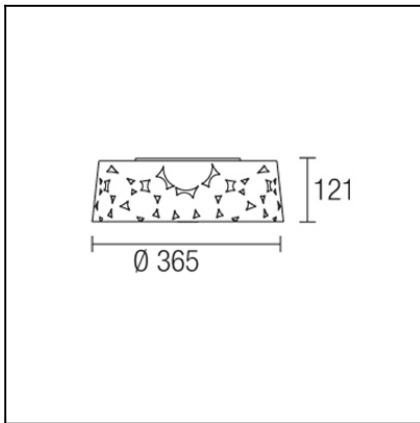

Design by Estudi Ribaudí

The photograph may not match the reference exactly. Please read the product description to identify the finish.

TECHNICAL CHARACTERISTICS

Type:	Ceiling fixture
IP Protection degrees:	IP23
Lampholder:	2 x E27
Power (W):	E27 20
Total power consumption (W):	40
Voltage / Frequency:	220-240V/50-60Hz
Warranty (Years):	2
Units per box:	4
Net Weight (Kg):	2
EAN:	8435111084519,00