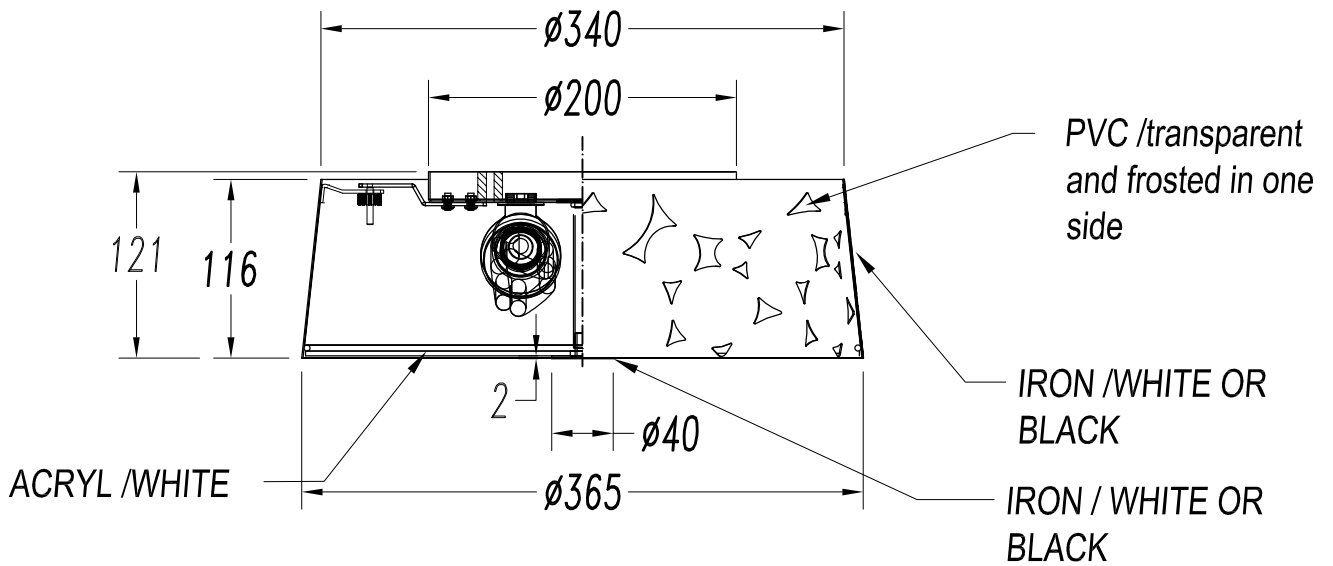

Design by Estudi Ribaudí

The photograph may not match the reference exactly. Please read the product description to identify the finish.

TECHNICAL CHARACTERISTICS

Type:	Ceiling fixture
IP Protection degrees:	IP23
Lampholder:	2 x E27
Power (W):	E27 20
Total power consumption (W):	40
Voltage / Frequency:	220-240V/50-60Hz
Warranty (Years):	2
Units per box:	4
Net Weight (Kg):	2
EAN:	8435111084519,00

MATERIALS / FINISHES

Structure material: Steel
Structure finish: White

Diffuser material: Acrylic
Diffuser finish: White
 Opal

[Download photometric file .ldt / .ies](#)

1

2

3

4