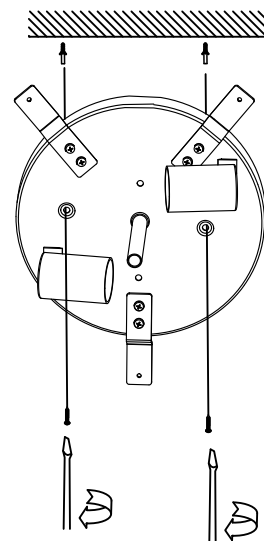

Design by Estudi Ribaudí

The photograph may not match the reference exactly. Please read the product description to identify the finish.

TECHNICAL CHARACTERISTICS

Type:	Ceiling fixture
IP Protection degrees:	IP23
Lampholder:	2 x E27
Power (W):	E27 20
Total power consumption (W):	40
Voltage / Frequency:	220-240V/50-60Hz
Warranty (Years):	2
Units per box:	4
Net Weight (Kg):	2
EAN:	8435111084519,00

MATERIALS / FINISHES

Structure material: Steel
Structure finish: White

Diffuser material: Acrylic
Diffuser finish: White
 Opal

[Download photometric file .ldt / .ies](#)

1

2

3

4