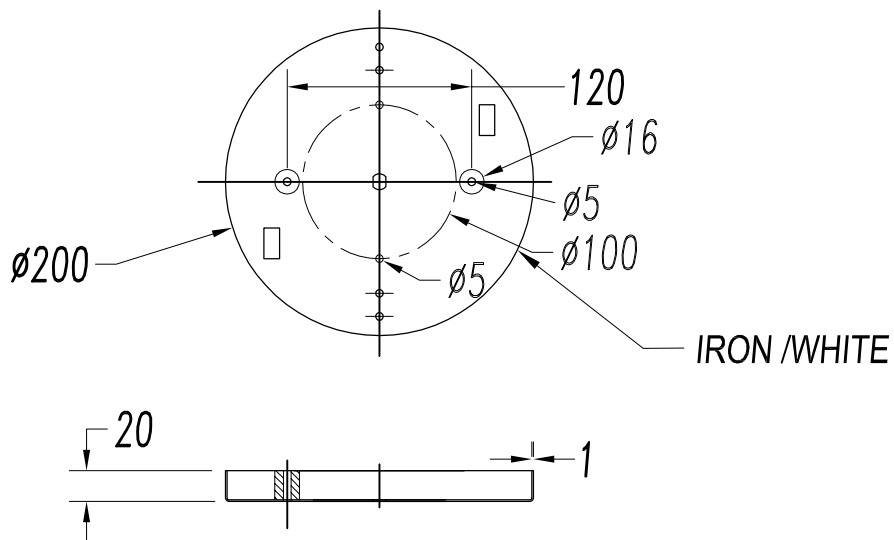

Design by Estudi Ribaudí

The photograph may not match the reference exactly. Please read the product description to identify the finish.

TECHNICAL CHARACTERISTICS

Type:	Ceiling fixture
IP Protection degrees:	IP23
Lampholder:	2 x E27
Power (W):	E27 20
Total power consumption (W):	40
Voltage / Frequency:	220-240V/50-60Hz
Warranty (Years):	2
Units per box:	4
Net Weight (Kg):	2
EAN:	8435111084519,00

MATERIALS / FINISHES

Structure material: Steel
Structure finish: White

Diffuser material: Acrylic
Diffuser finish: White
 Opal

[Download photometric file .ldt / .ies](#)

1

2

3

4