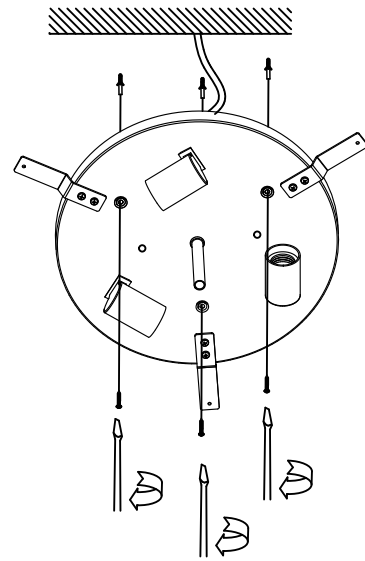

Design by Estudi Ribaudí

The photograph may not match the reference exactly. Please read the product description to identify the finish.

Download photometric file .ldt / .ies

TECHNICAL CHARACTERISTICS

Type:	Ceiling fixture
IP Protection degrees:	IP23
Lampholder:	3 x E27
Power (W):	E27 23W
Total power consumption (W):	69
Voltage / Frequency:	220-240V/50-60Hz
Units per box:	1
Net Weight (Kg):	3.29
EAN:	8435111084533

MATERIALS / FINISHES

Structure material: Steel
Structure finish: White

Diffuser material: Glass
Diffuser finish: Bright opal Matt

1

2

3

4

5