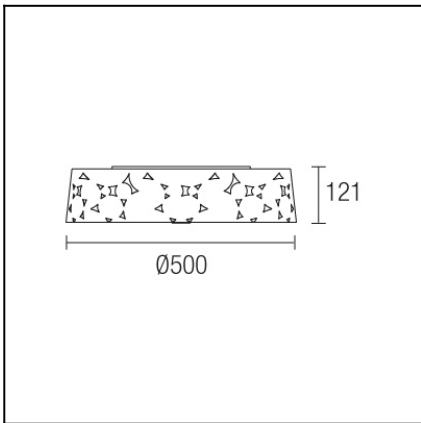

Design by Estudi Ribaudí

The photograph may not match the reference exactly. Please read the product description to identify the finish.

Download photometric file .ldt / .ies

TECHNICAL CHARACTERISTICS

Type:	Ceiling fixture
IP Protection degrees:	IP23
Lampholder:	3 x E27
Power (W):	E27 23W
Total power consumption (W):	69
Voltage / Frequency:	220-240V/50-60Hz
Units per box:	1
Net Weight (Kg):	3.29
EAN:	8435111084533