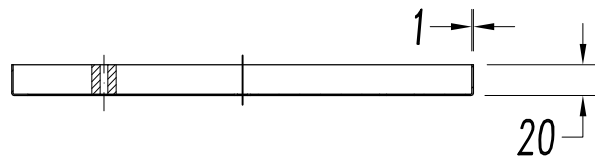

Design by Estudi Ribaudí

The photograph may not match the reference exactly. Please read the product description to identify the finish.

Download photometric file .ldt / .ies

TECHNICAL CHARACTERISTICS

Type:	Ceiling fixture
IP Protection degrees:	IP23
Lampholder:	3 x E27
Power (W):	E27 23W
Total power consumption (W):	69
Voltage / Frequency:	220-240V/50-60Hz
Units per box:	1
Net Weight (Kg):	3.29
EAN:	8435111084533

MATERIALS / FINISHES

Structure material: Steel
Structure finish: White

Diffuser material: Glass
Diffuser finish: Bright opal Matt

1

2

3

4

5