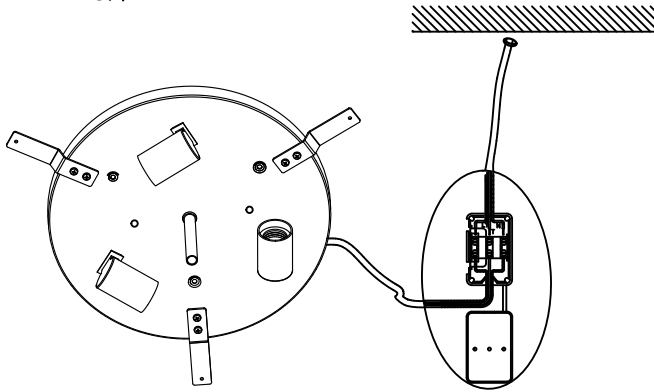

Design by Estudi Ribaudí

The photograph may not match the reference exactly. Please read the product description to identify the finish.

Download photometric file .ldt / .ies

TECHNICAL CHARACTERISTICS

Type:	Ceiling fixture
IP Protection degrees:	IP23
Lampholder:	3 x E27
Power (W):	E27 23W
Total power consumption (W):	69
Voltage / Frequency:	220-240V/50-60Hz
Units per box:	1
Net Weight (Kg):	3.29
EAN:	8435111084533

MATERIALS / FINISHES

Structure material: Steel
Structure finish: White

Diffuser material: Glass
Diffuser finish: Bright opal Matt

1

2

3

4

5