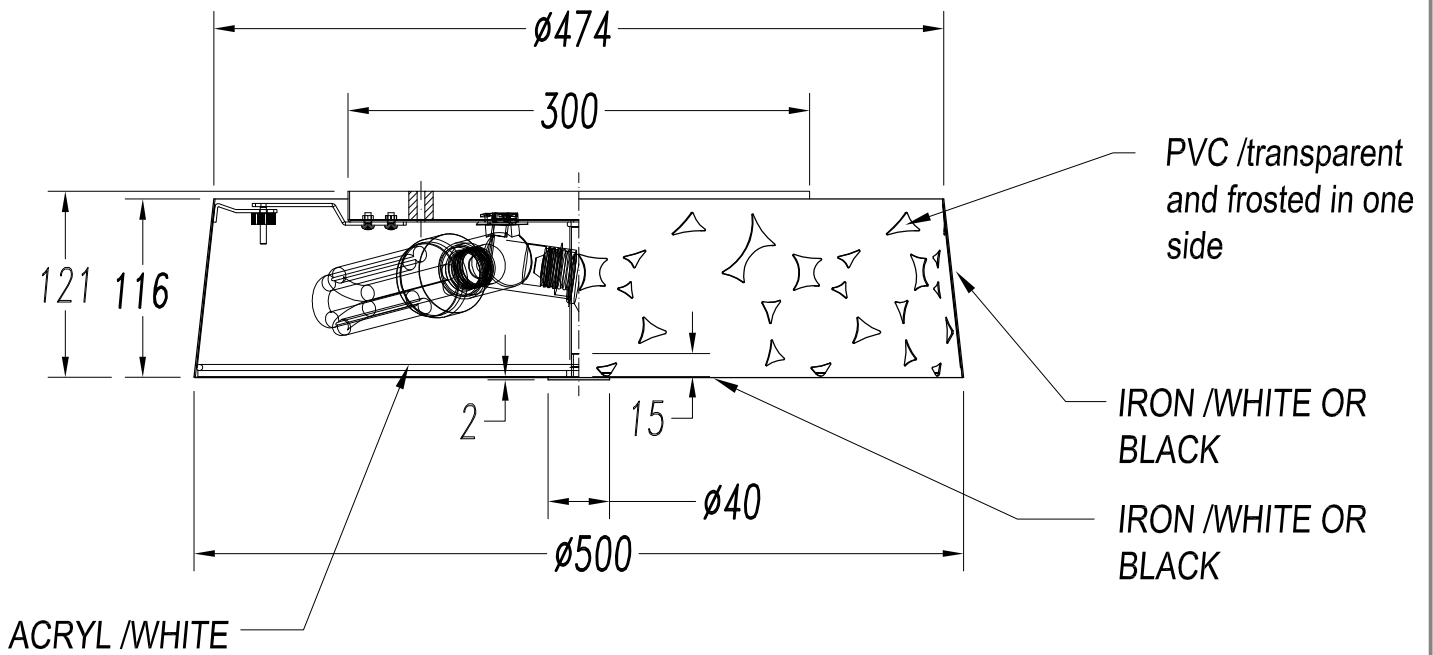

Design by Estudi Ribaudí

The photograph may not match the reference exactly. Please read the product description to identify the finish.

Download photometric file .ldt / .ies

TECHNICAL CHARACTERISTICS

Type:	Ceiling fixture
IP Protection degrees:	IP23
Lampholder:	3 x E27
Power (W):	E27 23W
Total power consumption (W):	69
Voltage / Frequency:	220-240V/50-60Hz
Units per box:	1
Net Weight (Kg):	3.29
EAN:	8435111084533

MATERIALS / FINISHES

Structure material: Steel
Structure finish: White

Diffuser material: Glass
Diffuser finish: Bright opal Matt

1

2

3

4

5