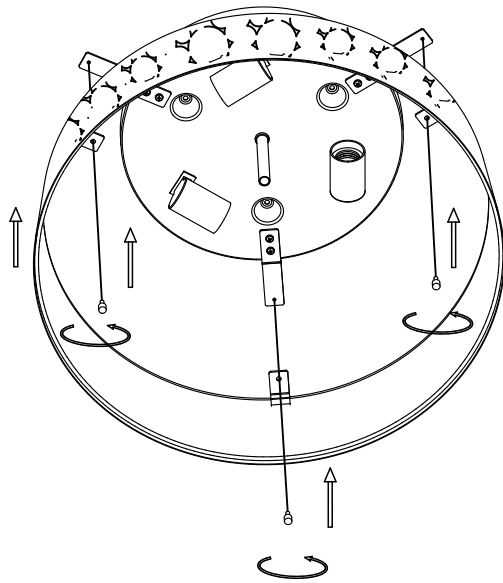

Design by Estudi Ribaudí

The photograph may not match the reference exactly. Please read the product description to identify the finish.

Download photometric file .ldt / .ies

TECHNICAL CHARACTERISTICS

Type:	Ceiling fixture
IP Protection degrees:	IP23
Lampholder:	3 x E27
Power (W):	E27 23W
Total power consumption (W):	69
Voltage / Frequency:	220-240V/50-60Hz
Units per box:	1
Net Weight (Kg):	3.29
EAN:	8435111084533

MATERIALS / FINISHES

Structure material: Steel
Structure finish: White

Diffuser material: Glass
Diffuser finish: Bright opal Matt

1

2

3

4

5