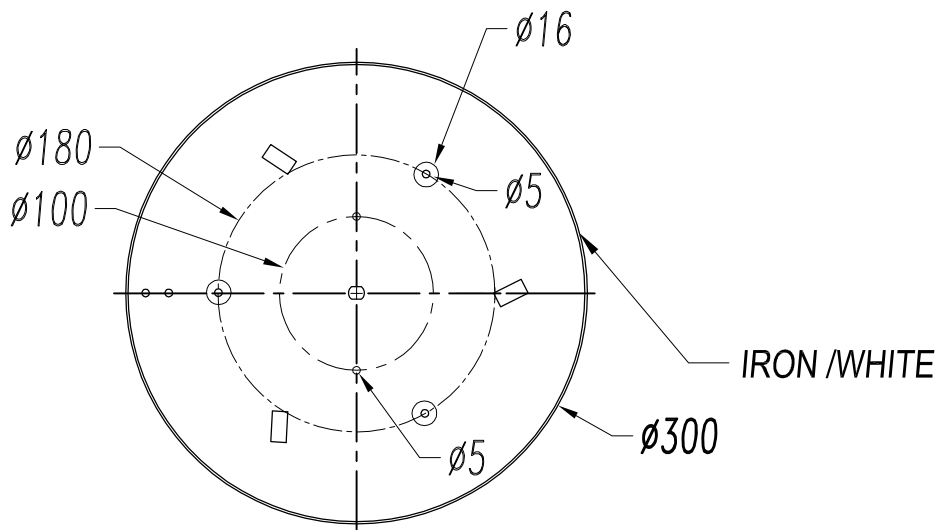

Design by Estudi Ribaudí

The photograph may not match the reference exactly. Please read the product description to identify the finish.

Download photometric file .ldt / .ies

TECHNICAL CHARACTERISTICS

Type:	Ceiling fixture
IP Protection degrees:	IP23
Lampholder:	3 x E27
Power (W):	E27 23W
Total power consumption (W):	69
Voltage / Frequency:	220-240V/50-60Hz
Units per box:	1
Net Weight (Kg):	3.29
EAN:	8435111084533

MATERIALS / FINISHES

Structure material: Steel
Structure finish: White

Diffuser material: Glass
Diffuser finish: Bright opal Matt

1

2

3

4

5