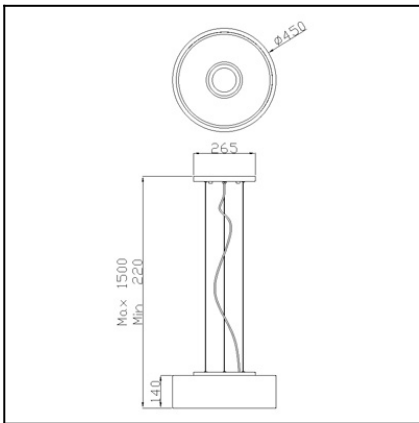

Design by Nahtrang Design

The photograph may not match the reference exactly. Please read the product description to identify the finish.

Download photometric file .ldt / .ies

TECHNICAL CHARACTERISTICS

Type:	Ceiling fixture
IP Protection degrees:	IP20
Lampholder:	3 x E27 1 x GU5.3
Power (W):	E27 23W GU5.3 50W
Voltage / Frequency:	230V/50-60Hz
Warranty (Years):	2
Units per box:	1
Net Weight (Kg):	3.48
EAN:	0,00