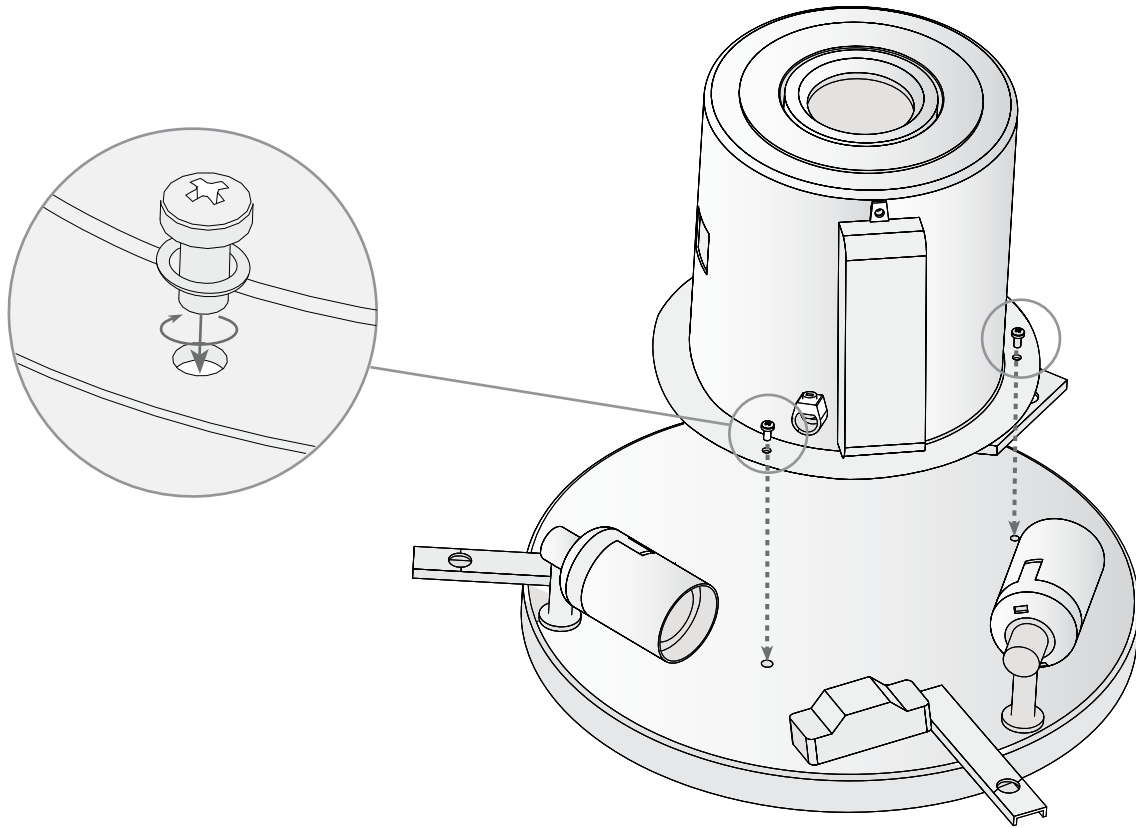

Design by Nahtrang Design

The photograph may not match the reference exactly. Please read the product description to identify the finish.

Download photometric file .ldt / .ies

TECHNICAL CHARACTERISTICS

Type:	Ceiling fixture
IP Protection degrees:	IP20
Lampholder:	3 x E27 1 x GU5.3
Power (W):	E27 23W GU5.3 50W
Voltage / Frequency:	230V/50-60Hz
Warranty (Years):	2
Units per box:	1
Net Weight (Kg):	3.48
EAN:	0,00

METACRYLATE /
METACRILATO

STEEL / ACERO

STEEL/ACERO

FABRIC SHADE /
PANTALLA DE TELA

1A

1B

2A

L1+L2++N