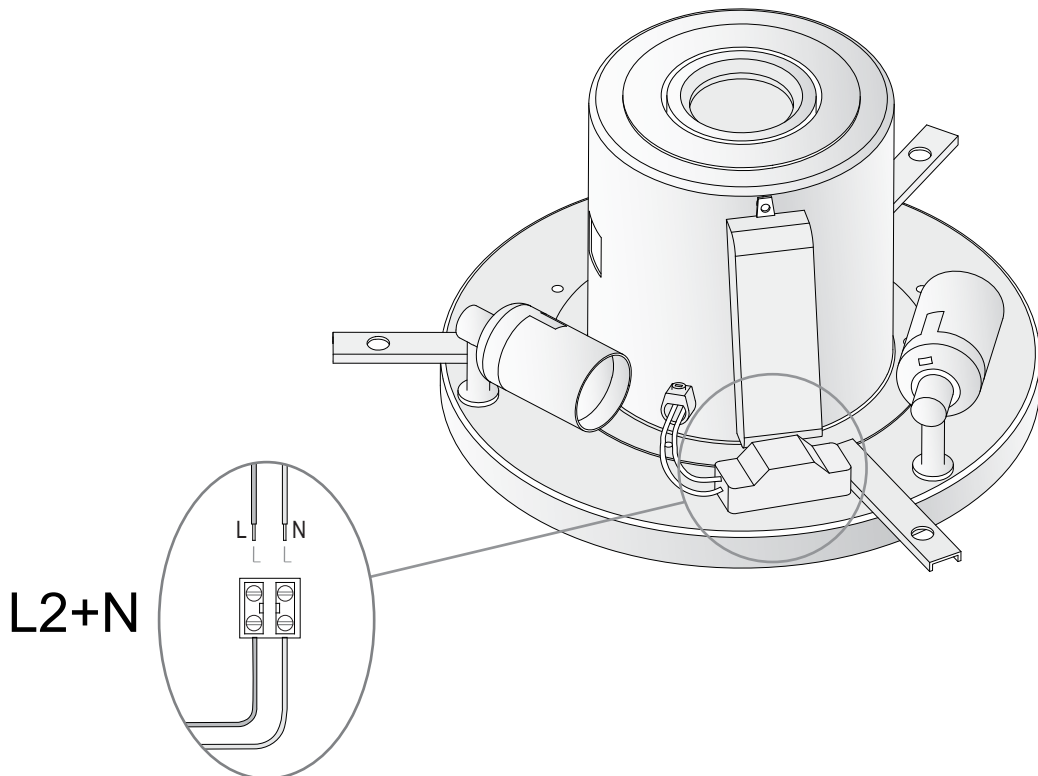

Design by Nahtrang Design

The photograph may not match the reference exactly. Please read the product description to identify the finish.

Download photometric file .ldt / .ies

TECHNICAL CHARACTERISTICS

Type:	Ceiling fixture
IP Protection degrees:	IP20
Lampholder:	3 x E27 1 x GU5.3
Power (W):	E27 23W GU5.3 50W
Voltage / Frequency:	230V/50-60Hz
Warranty (Years):	2
Units per box:	1
Net Weight (Kg):	3.48
EAN:	0,00

METACRYLATE /
METACRILATO

STEEL / ACERO

STEEL/ACERO

FABRIC SHADE /
PANTALLA DE TELA

1A

1B

2A

L1+L2++N