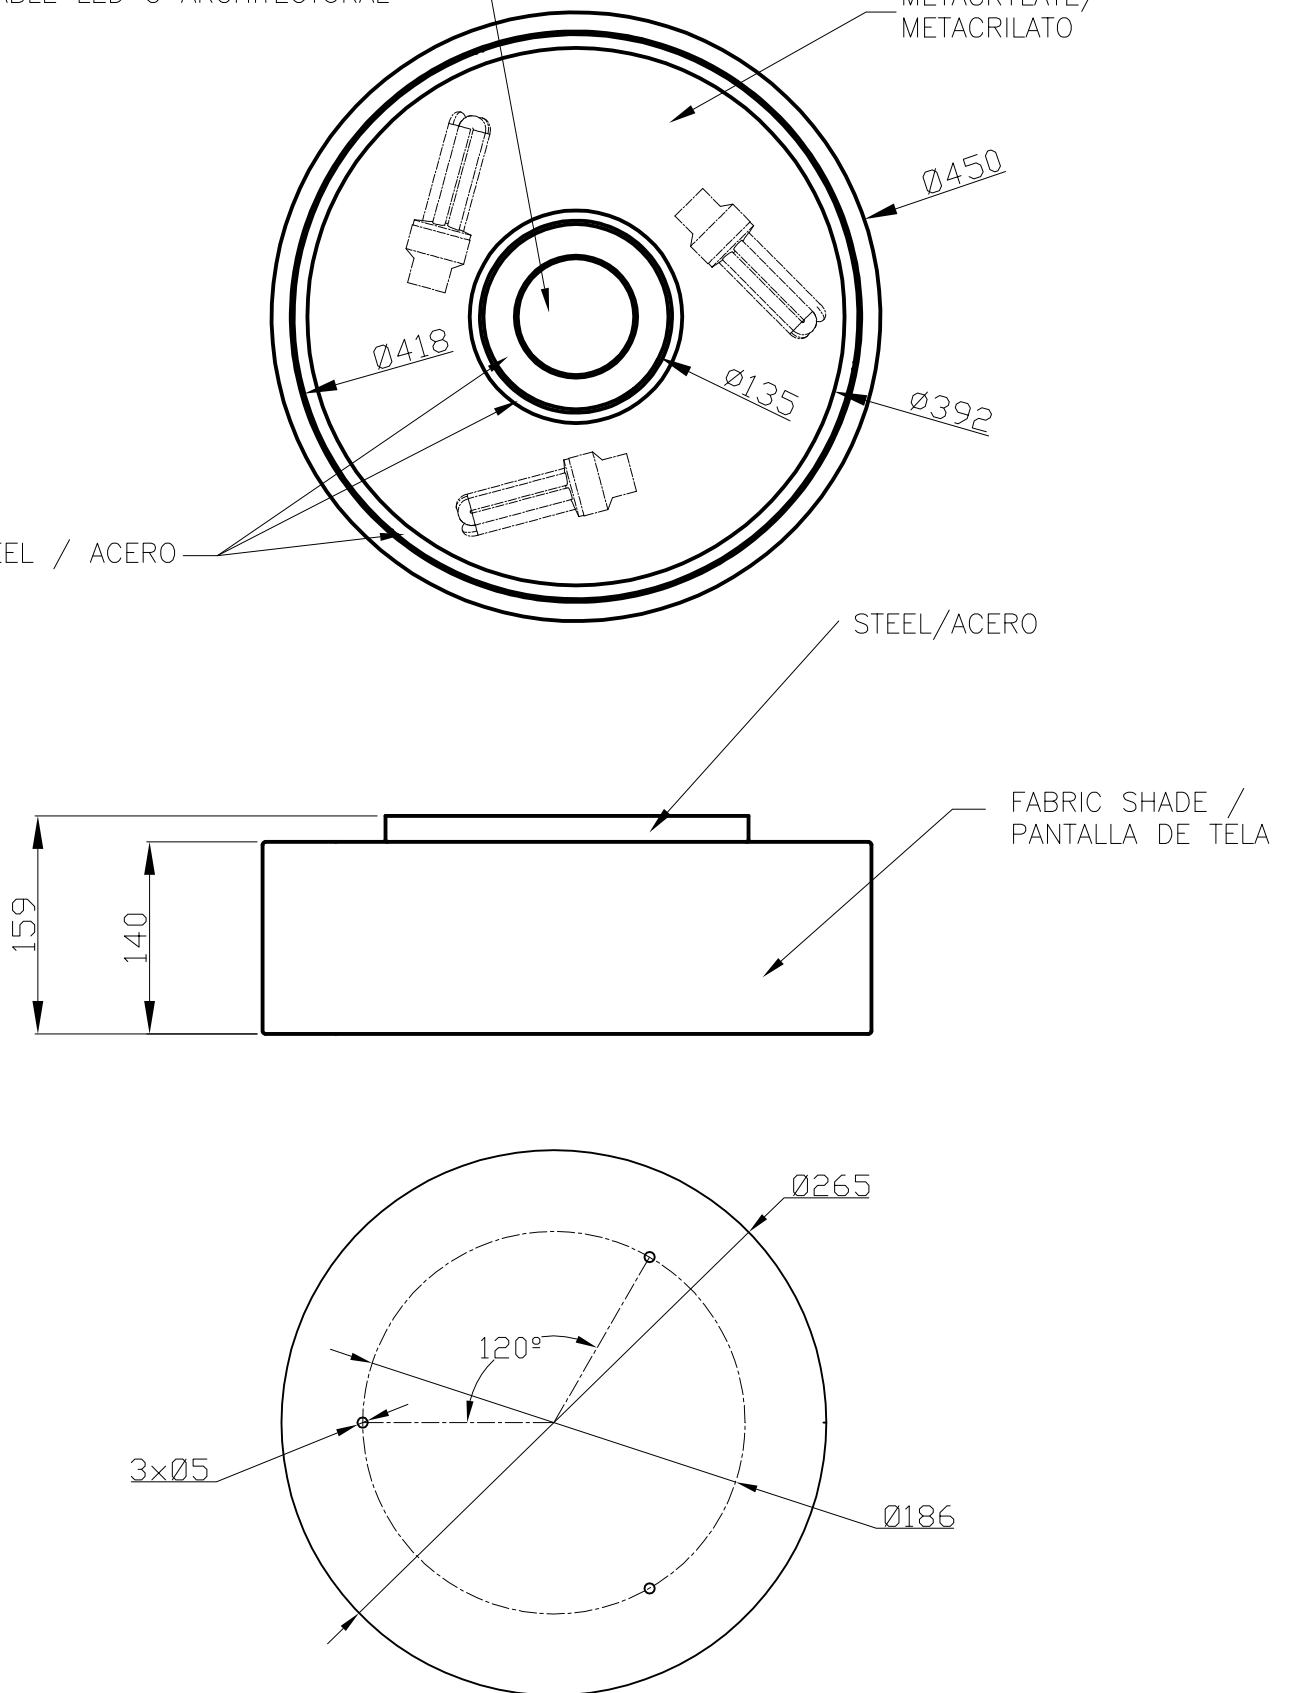

Design by Nahtrang Design

The photograph may not match the reference exactly. Please read the product description to identify the finish.

Download photometric file .ldt / .ies

TECHNICAL CHARACTERISTICS

Type:	Ceiling fixture
IP Protection degrees:	IP20
Lampholder:	3 x E27 1 x GU5.3
Power (W):	E27 23W GU5.3 50W
Voltage / Frequency:	230V/50-60Hz
Warranty (Years):	2
Units per box:	1
Net Weight (Kg):	3.48
EAN:	0,00

METACRYLATE /
METACRILATO

STEEL / ACERO

STEEL/ACERO

FABRIC SHADE /
PANTALLA DE TELA

1A

1B

2A

L1+L2++N