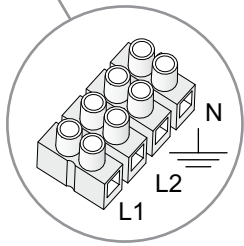

Design by Nahtrang Design

The photograph may not match the reference exactly. Please read the product description to identify the finish.

Download photometric file .ldt / .ies

TECHNICAL CHARACTERISTICS

Type:	Ceiling fixture
IP Protection degrees:	IP20
Lampholder:	3 x E27 1 x GU5.3
Power (W):	E27 23W GU5.3 50W
Voltage / Frequency:	230V/50-60Hz
Warranty (Years):	2
Units per box:	1
Net Weight (Kg):	3.48
EAN:	0,00

METACRYLATE /
METACRILATO

STEEL / ACERO

STEEL/ACERO

FABRIC SHADE /
PANTALLA DE TELA

1A

1B

2A

L1+L2++N