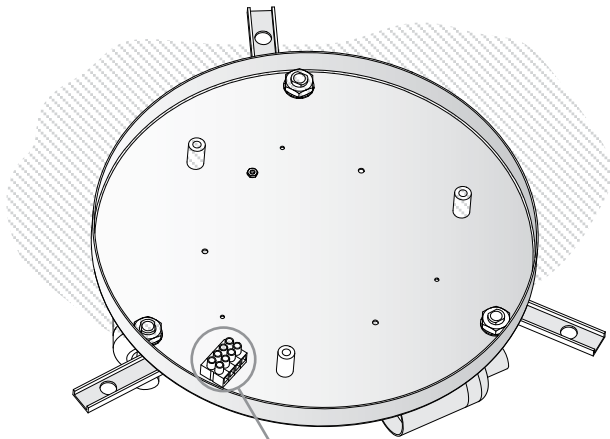

Design by Nahtrang Design

The photograph may not match the reference exactly. Please read the product description to identify the finish.

Download photometric file .ldt / .ies

TECHNICAL CHARACTERISTICS

Type:	Ceiling fixture
IP Protection degrees:	IP20
Lampholder:	3 x E27 1 x GU5.3
Power (W):	E27 23W GU5.3 50W
Voltage / Frequency:	230V/50-60Hz
Warranty (Years):	2
Units per box:	1
Net Weight (Kg):	3.48
EAN:	0,00

MATERIALS / FINISHES

Structure material: Steel	Diffuser material: Fabric shade Methacrylate
Structure finish: Chrome	Diffuser finish: White Opal

GEAR

Gear included: Yes, electronic

DOWNLIGHT LED OR ARCHITECTURAL /
EMPOTRABLE LED O ARCHITECTURAL

METACRYLATE /
METACRILATO

STEEL / ACERO

STEEL/ACERO

FABRIC SHADE /
PANTALLA DE TELA

1A

1B

2A

L1+L2++N