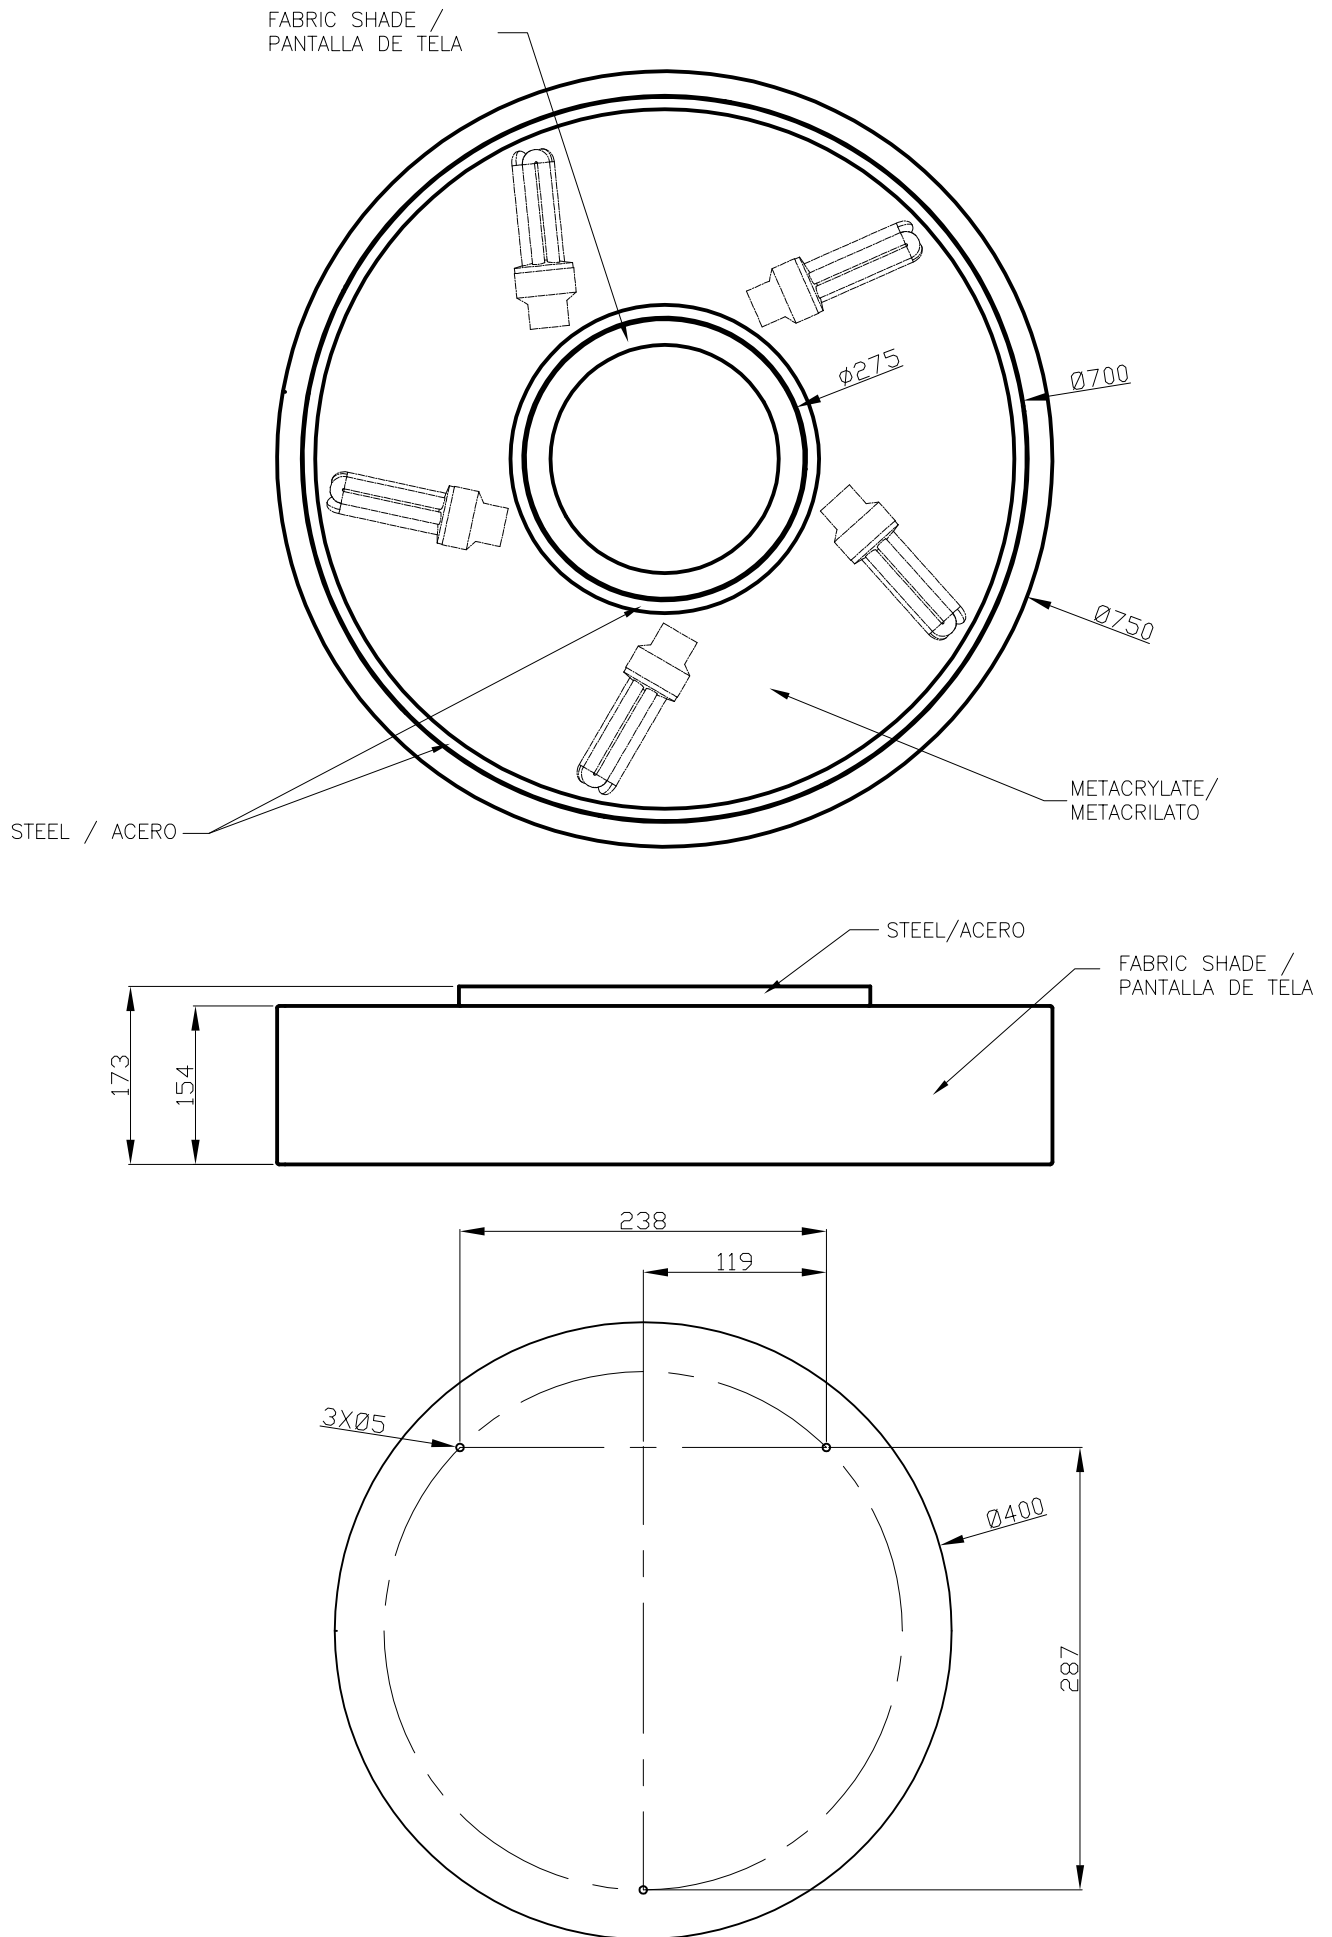

Design by Nahtrang Design

The photograph may not match the reference exactly. Please read the product description to identify the finish.

TECHNICAL CHARACTERISTICS

Type:	Ceiling fixture
IP Protection degrees:	IP20
Lampholder:	5 x E27
Power (W):	E27 max30W
Total power consumption (W):	150
Voltage / Frequency:	230V/50-60Hz
Warranty (Years):	2
Units per box:	1
Net Weight (Kg):	5.965
EAN:	0,00

MATERIALS / FINISHES

Structure material: Steel	Diffuser material: Fabric shade Methacrylate
Structure finish: Chrome	Diffuser finish: White Opal

[Download photometric file .ldt / .ies](#)

1

2A

L1+L2++N

2B

2C