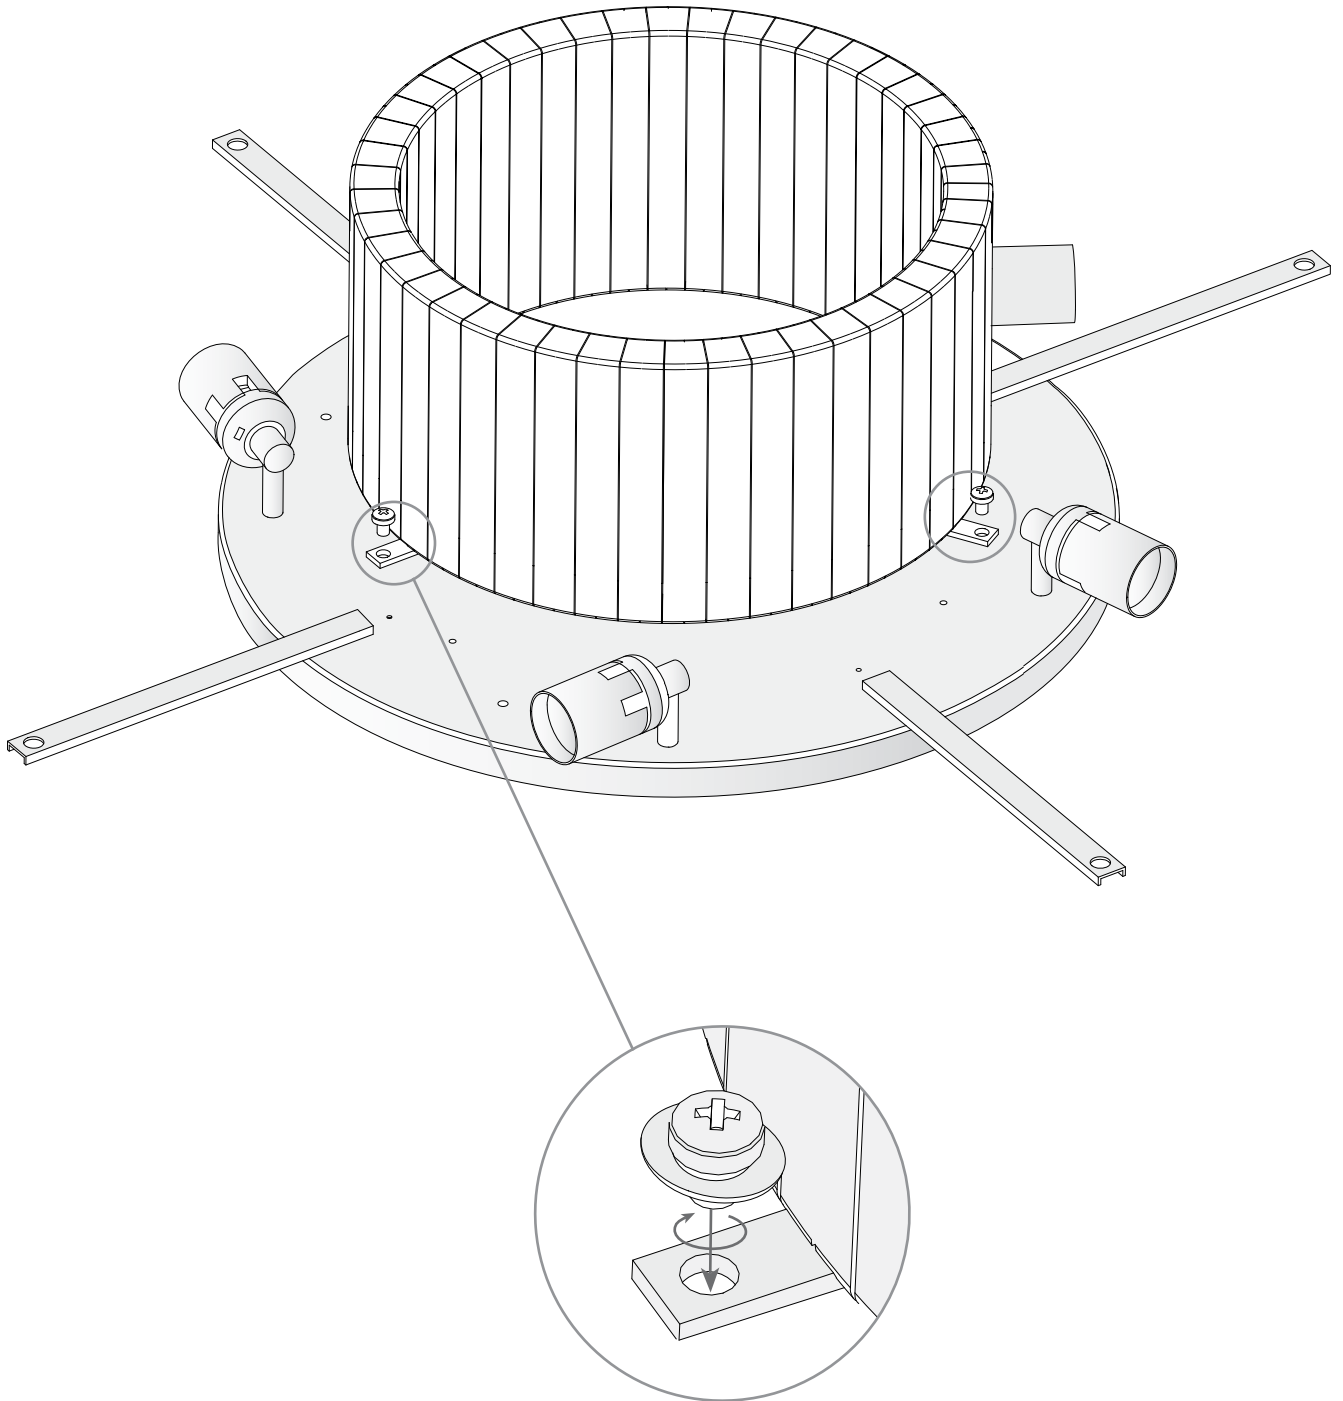

Design by Nahtrang Design

The photograph may not match the reference exactly. Please read the product description to identify the finish.

TECHNICAL CHARACTERISTICS

Type:	Ceiling fixture
IP Protection degrees:	IP20
Lampholder:	5 x E27
Power (W):	E27 max30W
Total power consumption (W):	150
Voltage / Frequency:	230V/50-60Hz
Warranty (Years):	2
Units per box:	1
Net Weight (Kg):	5.965
EAN:	0,00

MATERIALS / FINISHES

Structure material: Steel	Diffuser material: Fabric shade Methacrylate
Structure finish: Chrome	Diffuser finish: White Opal

[Download photometric file .ldt / .ies](#)

1

2A

L1+L2++N

2B

2C