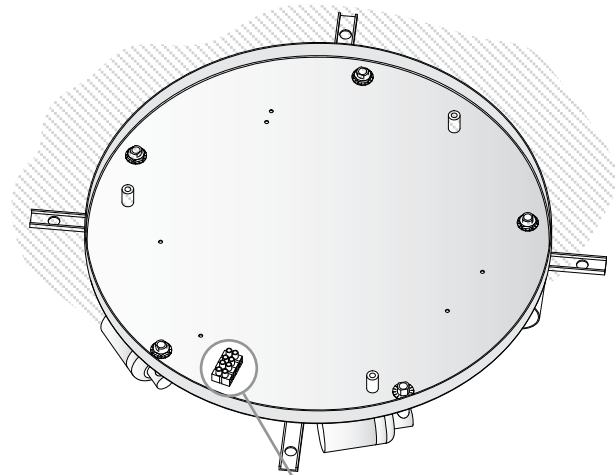

Design by Nahtrang Design

The photograph may not match the reference exactly. Please read the product description to identify the finish.

TECHNICAL CHARACTERISTICS

Type:	Ceiling fixture
IP Protection degrees:	IP20
Lampholder:	5 x E27
Power (W):	E27 max30W
Total power consumption (W):	150
Voltage / Frequency:	230V/50-60Hz
Warranty (Years):	2
Units per box:	1
Net Weight (Kg):	5.965
EAN:	0,00

MATERIALS / FINISHES

Structure material: Steel	Diffuser material: Fabric shade Methacrylate
Structure finish: Chrome	Diffuser finish: White Opal

[Download photometric file .ldt / .ies](#)

1

2A

L1+L2++N

2B

2C