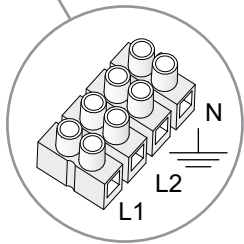

Design by Nahtrang Design

The photograph may not match the reference exactly. Please read the product description to identify the finish.

TECHNICAL CHARACTERISTICS

Type:	Ceiling fixture
IP Protection degrees:	IP20
Lampholder:	5 x E27
Power (W):	E27 max30W
Total power consumption (W):	150
Voltage / Frequency:	230V/50-60Hz
Warranty (Years):	2
Units per box:	1
Net Weight (Kg):	5.965
EAN:	0,00

MATERIALS / FINISHES

Structure material: Steel	Diffuser material: Fabric shade Methacrylate
Structure finish: Chrome	Diffuser finish: White Opal

[Download photometric file .ldt / .ies](#)

1

2A

L1+L2++N

2B

2C