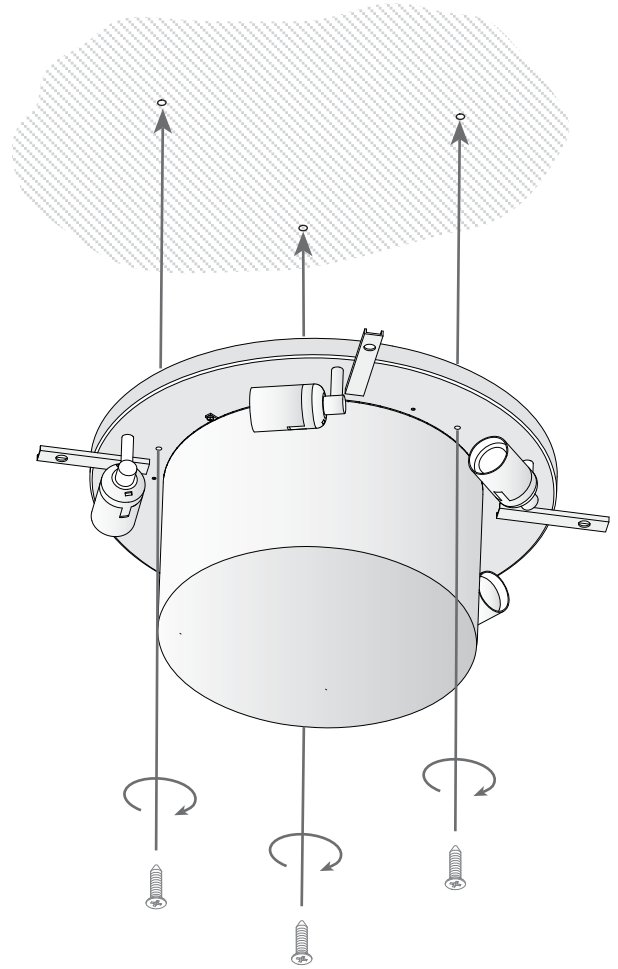

Design by Nahtrang Design

The photograph may not match the reference exactly. Please read the product description to identify the finish.

TECHNICAL CHARACTERISTICS

Type:	Ceiling fixture
IP Protection degrees:	IP20
Lampholder:	5 x E27
Power (W):	E27 max30W
Total power consumption (W):	150
Voltage / Frequency:	230V/50-60Hz
Warranty (Years):	2
Units per box:	1
Net Weight (Kg):	5.965
EAN:	0,00

MATERIALS / FINISHES

Structure material: Steel	Diffuser material: Fabric shade Methacrylate
Structure finish: Chrome	Diffuser finish: White Opal

[Download photometric file .ldt / .ies](#)

1

2A

L1+L2++N

2B

2C