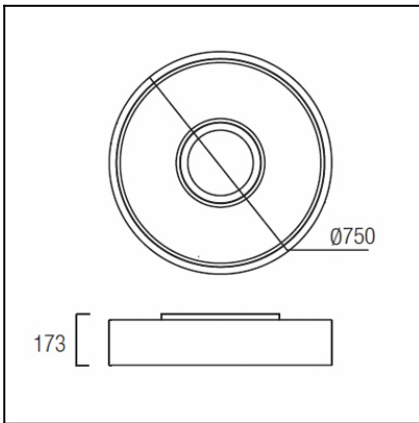

Design by Nahtrang Design

The photograph may not match the reference exactly. Please read the product description to identify the finish.

TECHNICAL CHARACTERISTICS

Type:	Ceiling fixture
IP Protection degrees:	IP20
Lampholder:	5 x E27
Power (W):	E27 max30W
Total power consumption (W):	150
Voltage / Frequency:	230V/50-60Hz
Warranty (Years):	2
Units per box:	1
Net Weight (Kg):	5.965
EAN:	0,00