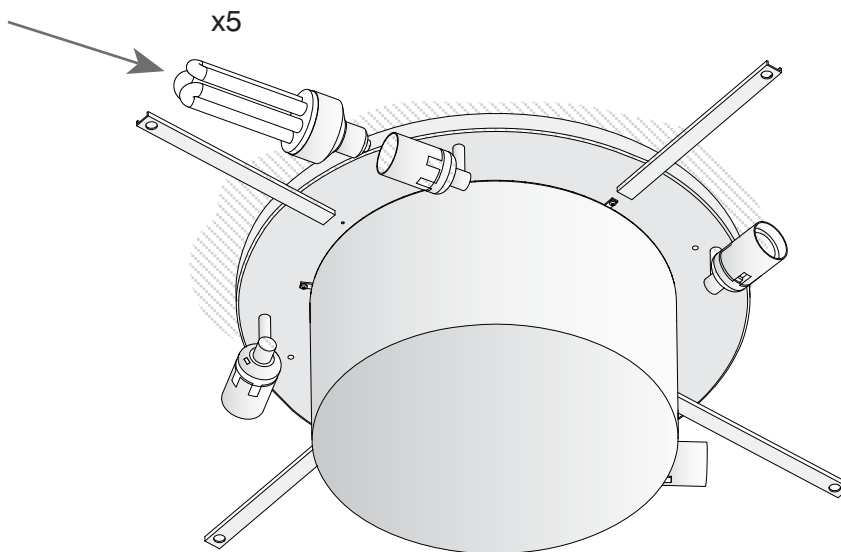

Design by Nahtrang Design

The photograph may not match the reference exactly. Please read the product description to identify the finish.

TECHNICAL CHARACTERISTICS

Type:	Ceiling fixture
IP Protection degrees:	IP20
Lampholder:	5 x E27
Power (W):	E27 max30W
Total power consumption (W):	150
Voltage / Frequency:	230V/50-60Hz
Warranty (Years):	2
Units per box:	1
Net Weight (Kg):	5.965
EAN:	0,00

MATERIALS / FINISHES

Structure material: Steel	Diffuser material: Fabric shade Methacrylate
Structure finish: Chrome	Diffuser finish: White Opal

[Download photometric file .ldt / .ies](#)

1

2A

L1+L2++N

2B

2C