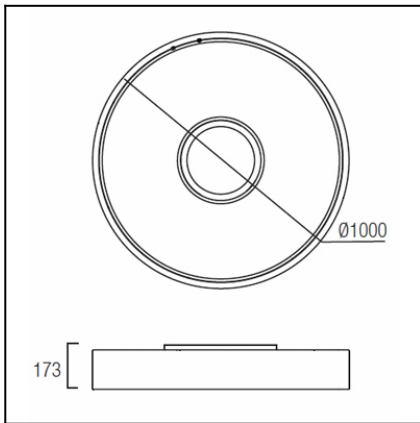

Design by Nahtrang Design

The photograph may not match the reference exactly. Please read the product description to identify the finish.

TECHNICAL CHARACTERISTICS

Type:	Ceiling fixture
IP Protection degrees:	IP20
Lampholder:	7 x E27
Power (W):	E27 max30W
Total power consumption (W):	210
Voltage / Frequency:	230V/50-60Hz
Warranty (Years):	2
Units per box:	1
Net Weight (Kg):	8.57
EAN:	0,00