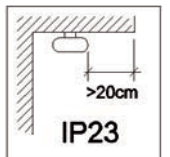

Design by Nahtrang Design

The photograph may not match the reference exactly. Please read the product description to identify the finish.

TECHNICAL CHARACTERISTICS

Type:	Ceiling fixture
IP Protection degrees:	IP20
Lampholder:	7 x E27
Power (W):	E27 max30W
Total power consumption (W):	210
Voltage / Frequency:	230V/50-60Hz
Warranty (Years):	2
Units per box:	1
Net Weight (Kg):	8.57
EAN:	0,00

1

2A

2B

2C

3A

3B

3C