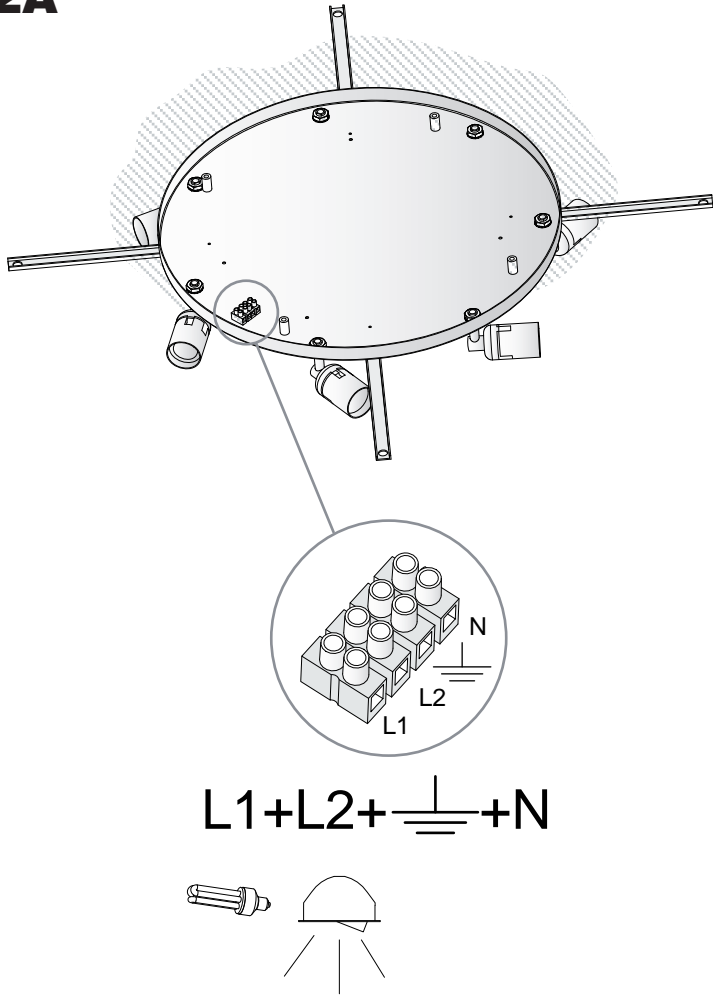

Design by Nahtrang Design

The photograph may not match the reference exactly. Please read the product description to identify the finish.

TECHNICAL CHARACTERISTICS

Type:	Ceiling fixture
IP Protection degrees:	IP20
Lampholder:	7 x E27
Power (W):	E27 max30W
Total power consumption (W):	210
Voltage / Frequency:	230V/50-60Hz
Warranty (Years):	2
Units per box:	1
Net Weight (Kg):	8.57
EAN:	0,00

MATERIALS / FINISHES

Structure material: Steel	Diffuser material: Fabric shade Methacrylate
Structure finish: Chrome	Diffuser finish: White Opal

[Download photometric file .ldt / .ies](#)

FABRIC SHADE /
PANTALLA DE TELA

1

2A

2B

2C

3A

3B

3C