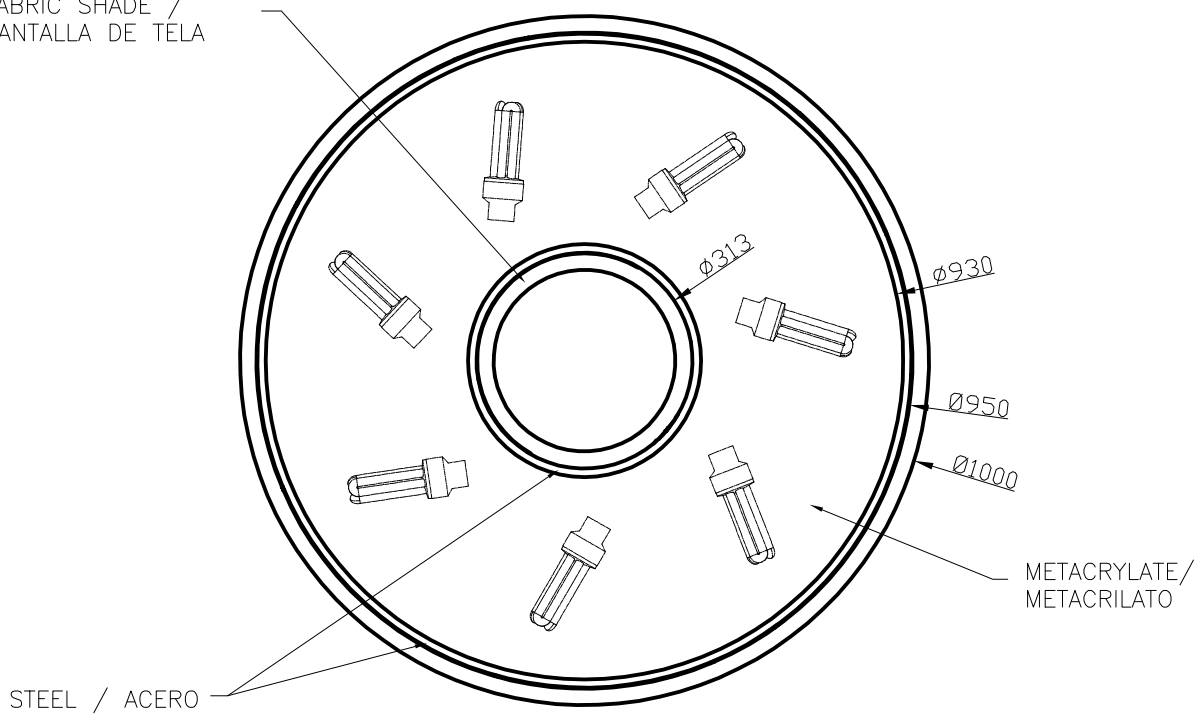

Design by Nahtrang Design

The photograph may not match the reference exactly. Please read the product description to identify the finish.

TECHNICAL CHARACTERISTICS

Type:	Ceiling fixture
IP Protection degrees:	IP20
Lampholder:	7 x E27
Power (W):	E27 max30W
Total power consumption (W):	210
Voltage / Frequency:	230V/50-60Hz
Warranty (Years):	2
Units per box:	1
Net Weight (Kg):	8.57
EAN:	0,00

MATERIALS / FINISHES

Structure material: Steel	Diffuser material: Fabric shade Methacrylate
Structure finish: Chrome	Diffuser finish: White Opal

[Download photometric file .ldt / .ies](#)

FABRIC SHADE /
PANTALLA DE TELA

1

2A

2B

2C

3A

3B

3C