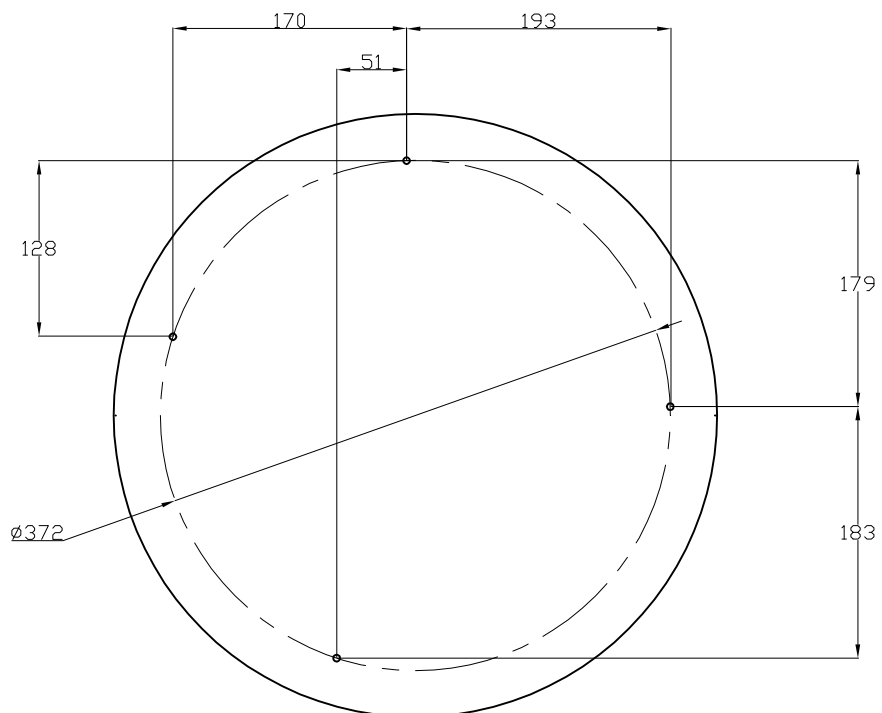

Design by Nahtrang Design

The photograph may not match the reference exactly. Please read the product description to identify the finish.

TECHNICAL CHARACTERISTICS

Type:	Ceiling fixture
IP Protection degrees:	IP20
Lampholder:	7 x E27
Power (W):	E27 max30W
Total power consumption (W):	210
Voltage / Frequency:	230V/50-60Hz
Warranty (Years):	2
Units per box:	1
Net Weight (Kg):	8.57
EAN:	0,00

1

2A

2B

2C

3A

3B

3C