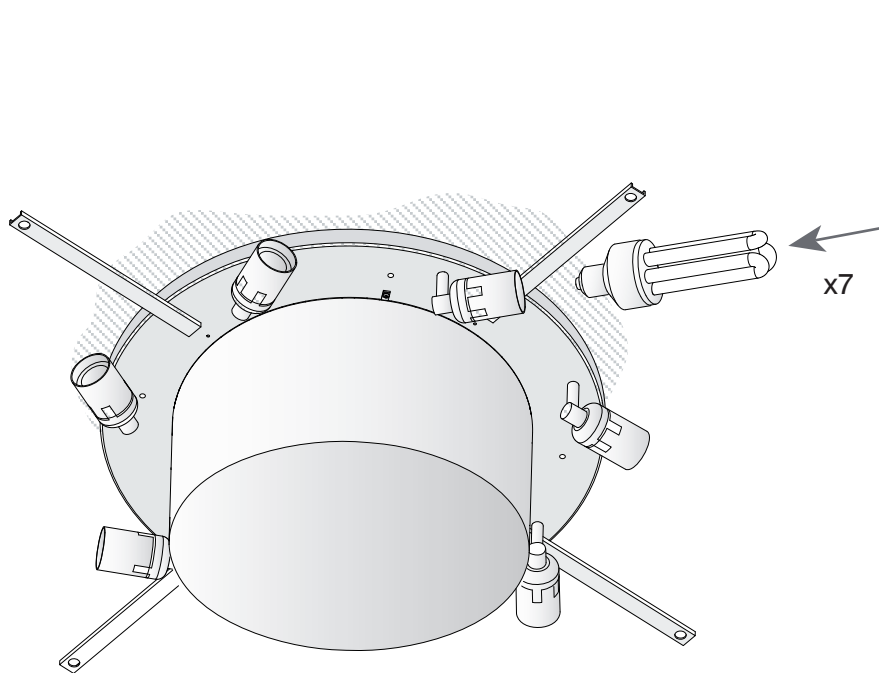

Design by Nahtrang Design

The photograph may not match the reference exactly. Please read the product description to identify the finish.

TECHNICAL CHARACTERISTICS

Type:	Ceiling fixture
IP Protection degrees:	IP20
Lampholder:	7 x E27
Power (W):	E27 max30W
Total power consumption (W):	210
Voltage / Frequency:	230V/50-60Hz
Warranty (Years):	2
Units per box:	1
Net Weight (Kg):	8.57
EAN:	0,00

1

2A

2B

2C

3A

3B

3C