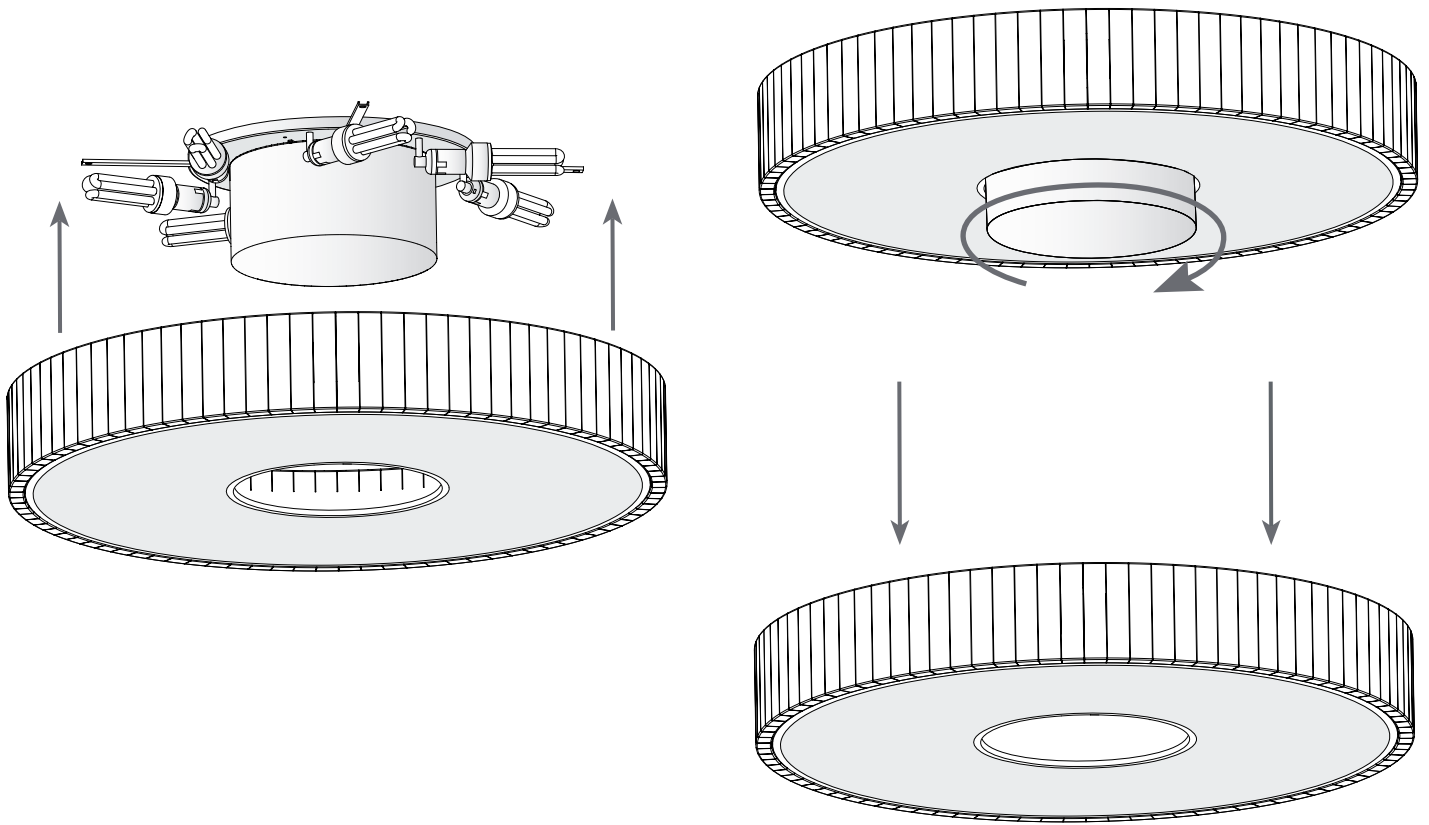

Design by Nahtrang Design

The photograph may not match the reference exactly. Please read the product description to identify the finish.

TECHNICAL CHARACTERISTICS

Type:	Ceiling fixture
IP Protection degrees:	IP20
Lampholder:	7 x E27
Power (W):	E27 max30W
Total power consumption (W):	210
Voltage / Frequency:	230V/50-60Hz
Warranty (Years):	2
Units per box:	1
Net Weight (Kg):	8.57
EAN:	0,00

1

2A

2B

2C

3A

3B

3C