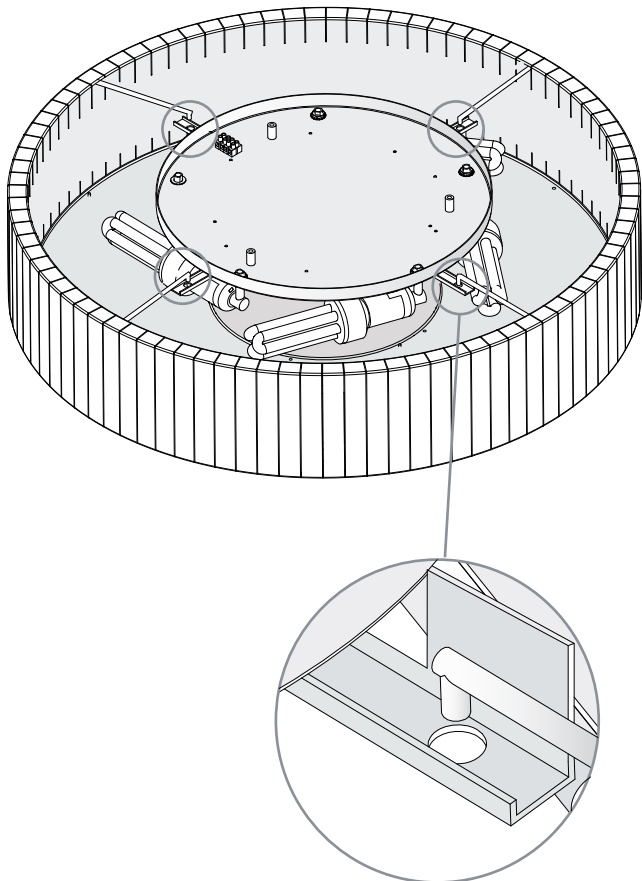

Design by Nahtrang Design

The photograph may not match the reference exactly. Please read the product description to identify the finish.

TECHNICAL CHARACTERISTICS

Type:	Ceiling fixture
IP Protection degrees:	IP20
Lampholder:	7 x E27
Power (W):	E27 max30W
Total power consumption (W):	210
Voltage / Frequency:	230V/50-60Hz
Warranty (Years):	2
Units per box:	1
Net Weight (Kg):	8.57
EAN:	0,00

1

2A

2B

2C

3A

3B

3C