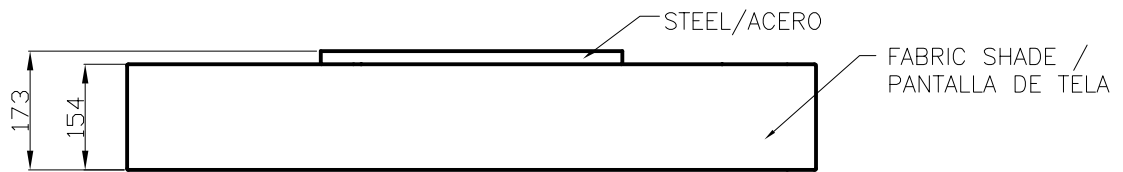

Design by Nahtrang Design

The photograph may not match the reference exactly. Please read the product description to identify the finish.

TECHNICAL CHARACTERISTICS

Type:	Ceiling fixture
IP Protection degrees:	IP20
Lampholder:	7 x E27
Power (W):	E27 max30W
Total power consumption (W):	210
Voltage / Frequency:	230V/50-60Hz
Warranty (Years):	2
Units per box:	1
Net Weight (Kg):	8.57
EAN:	0,00

MATERIALS / FINISHES

Structure material: Steel	Diffuser material: Fabric shade Methacrylate
Structure finish: Chrome	Diffuser finish: White Opal

[Download photometric file .ldt / .ies](#)

FABRIC SHADE /
PANTALLA DE TELA