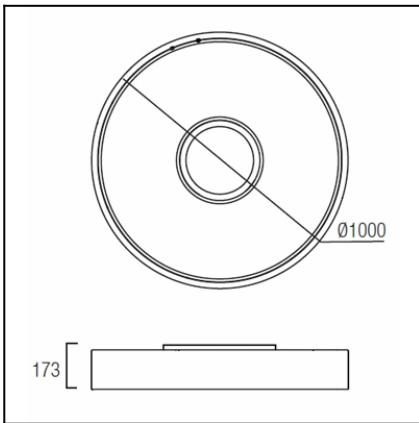

Design by Nahtrang Design

The photograph may not match the reference exactly. Please read the product description to identify the finish.

Download photometric file .ldt / .ies

TECHNICAL CHARACTERISTICS

Type:	Ceiling fixture
IP Protection degrees:	IP20
Lampholder:	7 x E27 3 x BA15d
Power (W):	E27 30W BA15d 50W
Voltage / Frequency:	230V/50-60Hz
Warranty (Years):	2
Units per box:	1
Net Weight (Kg):	11.505
EAN:	0,00