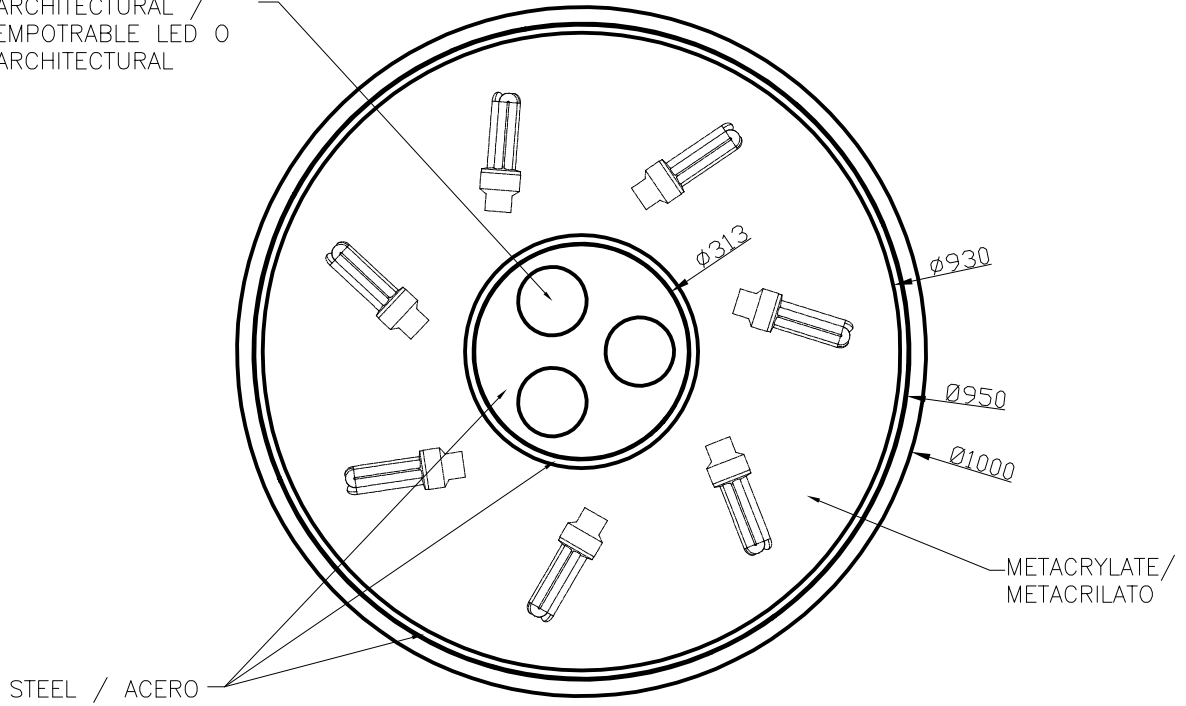

Design by Nahtrang Design

The photograph may not match the reference exactly. Please read the product description to identify the finish.

Download photometric file .ldt / .ies

TECHNICAL CHARACTERISTICS

Type:	Ceiling fixture
IP Protection degrees:	IP20
Lampholder:	7 x E27 3 x BA15d
Power (W):	E27 30W BA15d 50W
Voltage / Frequency:	230V/50-60Hz
Warranty (Years):	2
Units per box:	1
Net Weight (Kg):	11.505
EAN:	0,00

MATERIALS / FINISHES

Structure material: Steel	Diffuser material: Fabric shade Methacrylate
Structure finish: Chrome	Diffuser finish: Black Opal

GEAR

Gear included: Yes, electronic

DOWNLIGHT LED OR
ARCHITECTURAL /
EMPOTRABLE LED O
ARCHITECTURAL

1A

1B

2A

2B

2C

3A

3B

3C