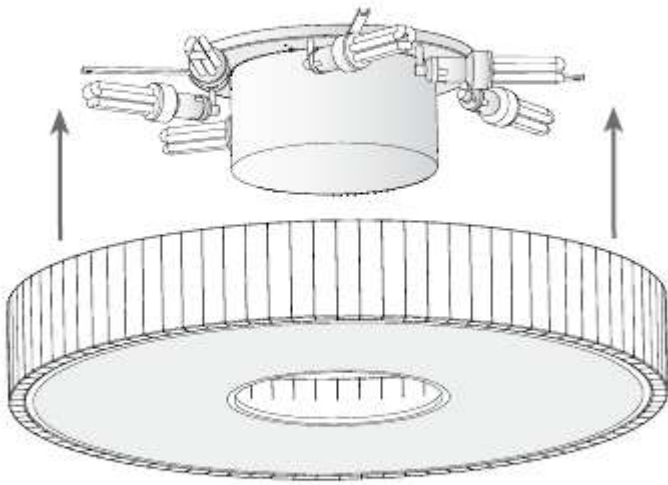

Design by Nahtrang Design

The photograph may not match the reference exactly. Please read the product description to identify the finish.

Download photometric file .ldt / .ies

TECHNICAL CHARACTERISTICS

Type:	Ceiling fixture
IP Protection degrees:	IP20
Lampholder:	7 x E27 3 x BA15d
Power (W):	E27 30W BA15d 50W
Voltage / Frequency:	230V/50-60Hz
Warranty (Years):	2
Units per box:	1
Net Weight (Kg):	11.505
EAN:	0,00

1A

1B

2A

2B

2C

3A

3B

3C