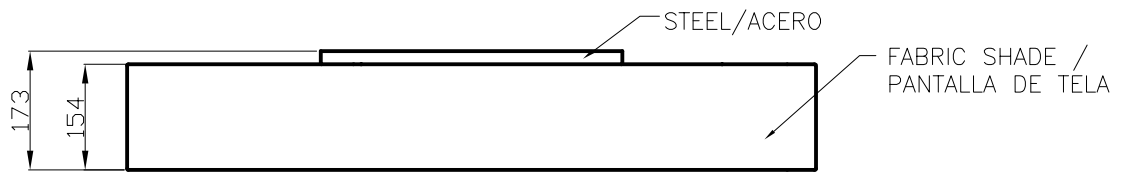

Design by Nahtrang Design

The photograph may not match the reference exactly. Please read the product description to identify the finish.

Download photometric file .ldt / .ies

TECHNICAL CHARACTERISTICS

Type:	Ceiling fixture
IP Protection degrees:	IP20
Lampholder:	7 x E27 3 x BA15d
Power (W):	E27 30W BA15d 50W
Voltage / Frequency:	230V/50-60Hz
Warranty (Years):	2
Units per box:	1
Net Weight (Kg):	11.505
EAN:	0,00

MATERIALS / FINISHES

Structure material: Steel	Diffuser material: Fabric shade Methacrylate
Structure finish: Chrome	Diffuser finish: Black Opal

GEAR

Gear included: Yes, electronic

DOWNLIGHT LED OR
ARCHITECTURAL /
EMPOTRABLE LED O
ARCHITECTURAL