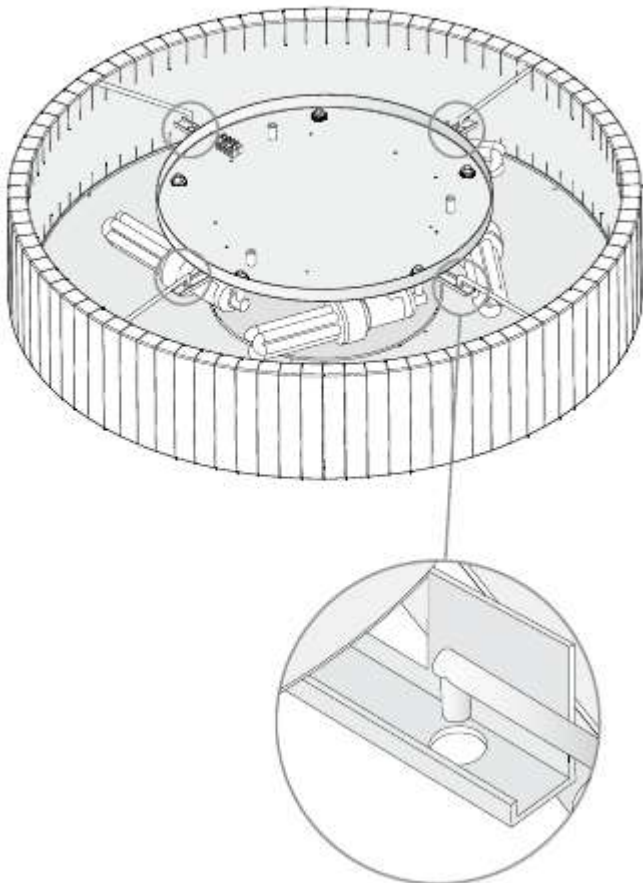

Design by Nahtrang Design

The photograph may not match the reference exactly. Please read the product description to identify the finish.

Download photometric file .ldt / .ies

TECHNICAL CHARACTERISTICS

Type:	Ceiling fixture
IP Protection degrees:	IP20
Lampholder:	7 x E27 3 x BA15d
Power (W):	E27 30W BA15d 50W
Voltage / Frequency:	230V/50-60Hz
Warranty (Years):	2
Units per box:	1
Net Weight (Kg):	11.505
EAN:	0,00

1A

1B

2A

2B

2C

3A

3B

3C