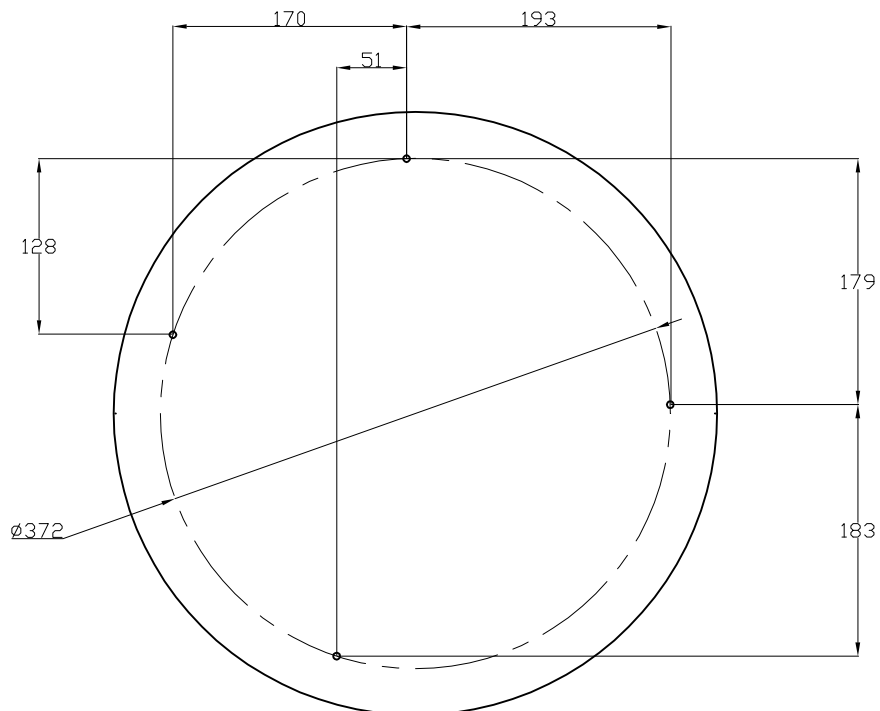

DOWNLIGHT LED OR
ARCHITECTURAL /
EMPOTRABLE LED O
ARCHITECTURAL