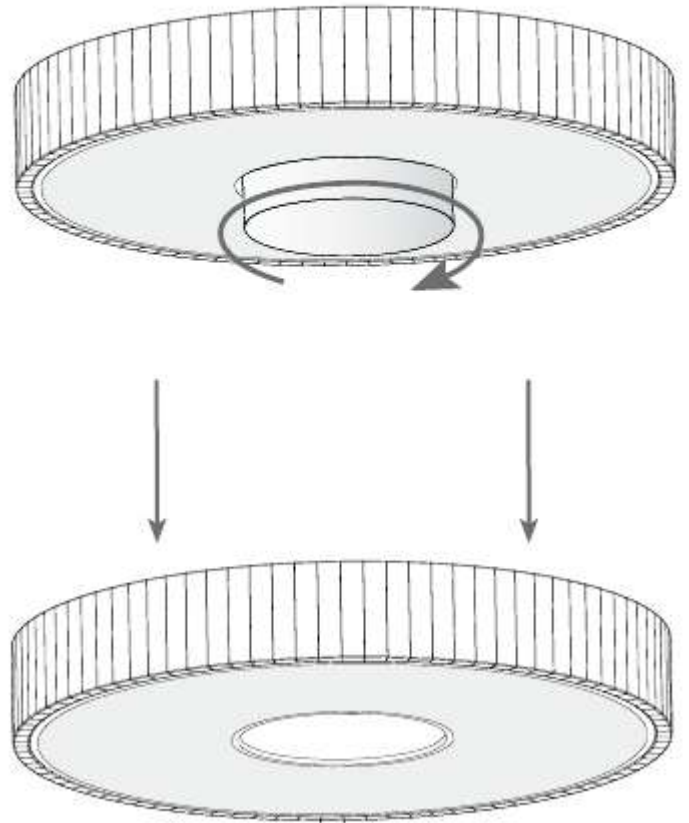

Design by Nahtrang Design

The photograph may not match the reference exactly. Please read the product description to identify the finish.

Download photometric file .ldt / .ies

TECHNICAL CHARACTERISTICS

Type:	Ceiling fixture
IP Protection degrees:	IP20
Lampholder:	7 x E27 3 x BA15d
Power (W):	E27 30W BA15d 50W
Voltage / Frequency:	230V/50-60Hz
Warranty (Years):	2
Units per box:	1
Net Weight (Kg):	11.505
EAN:	0,00

1A

1B

2A

2B

2C

3A

3B

3C