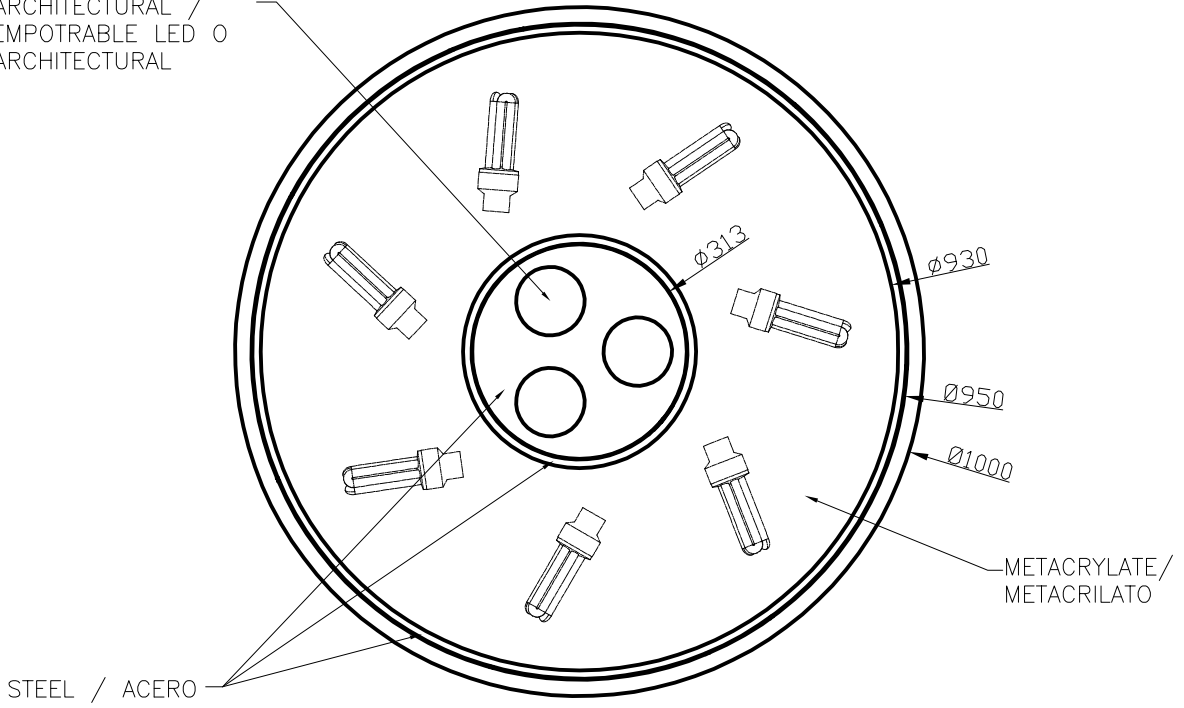

Type:	Ceiling fixture
IP Protection degrees:	IP20
Lampholder:	7 x E27 3 x BA15d
Power (W):	E27 30W BA15d 50W
Voltage / Frequency:	230V/50-60Hz
Warranty (Years):	2
Units per box:	1
Net Weight (Kg):	11.505
EAN:	0,00

**MATERIALS / FINISHES**

<b>Structure material:</b> Steel	<b>Diffuser material:</b> Fabric shade Methacrylate
<b>Structure finish:</b> Chrome	<b>Diffuser finish:</b> White Opal

**GEAR**

Gear included: Yes, electronic

DOWNLIGHT LED OR  
ARCHITECTURAL /  
EMPOTRABLE LED O  
ARCHITECTURAL

1A

1B

2A

$L1+L2+\text{---}+N$

2B

2C

3A