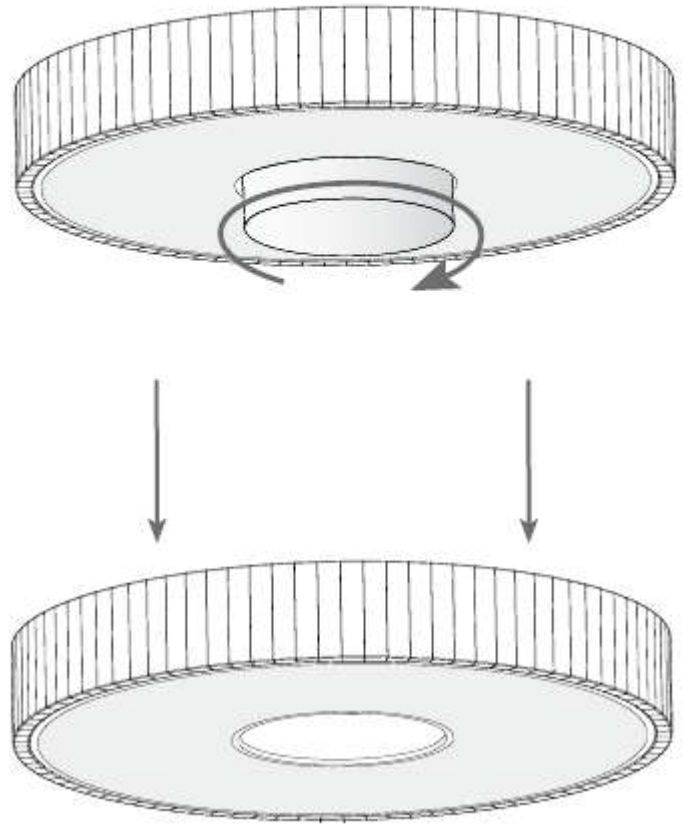

Type:	Ceiling fixture
IP Protection degrees:	IP20
Lampholder:	7 x E27 3 x BA15d
Power (W):	E27 30W BA15d 50W
Voltage / Frequency:	230V/50-60Hz
Warranty (Years):	2
Units per box:	1
Net Weight (Kg):	11.505
EAN:	0,00

DOWNLIGHT LED OR  
ARCHITECTURAL /  
EMPOTRABLE LED O  
ARCHITECTURAL

1A

1B

2A

$L1+L2+\text{---}+N$

2B

2C

3A