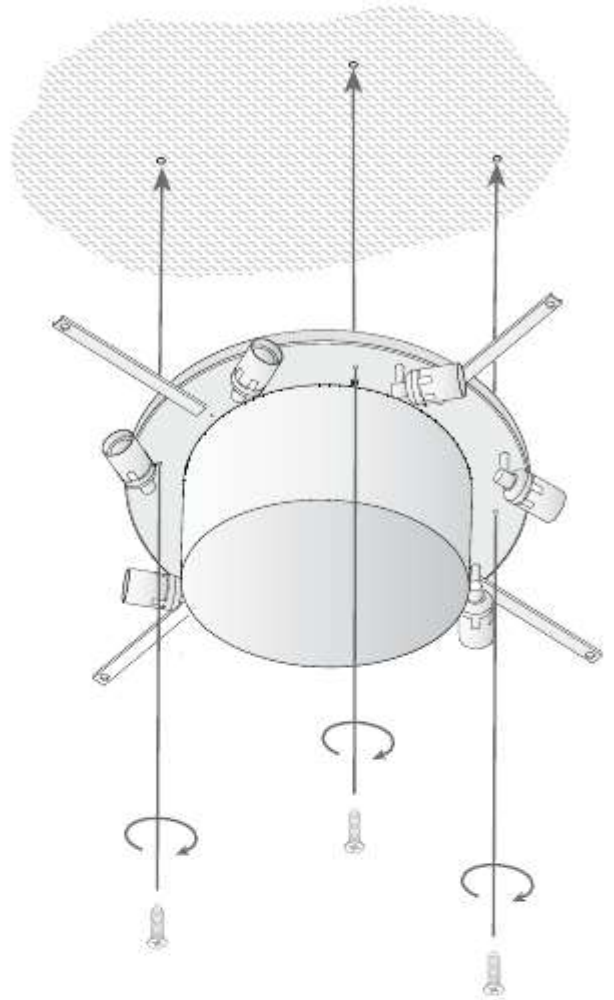

Type:	Ceiling fixture
IP Protection degrees:	IP20
Lampholder:	7 x E27 3 x BA15d
Power (W):	E27 30W BA15d 50W
Voltage / Frequency:	230V/50-60Hz
Warranty (Years):	2
Units per box:	1
Net Weight (Kg):	11.505
EAN:	0,00

DOWNLIGHT LED OR  
ARCHITECTURAL /  
EMPOTRABLE LED O  
ARCHITECTURAL

1A

1B

2A

$L1+L2+\text{---}+N$

2B

2C

3A