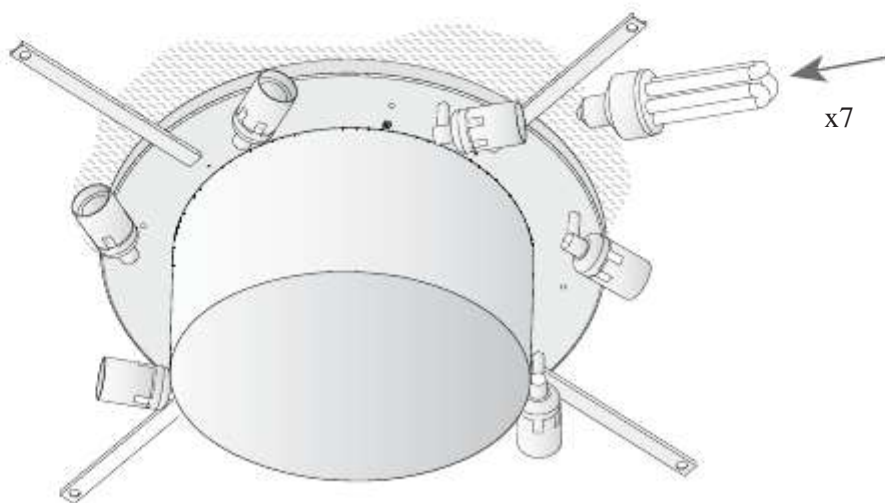

Type:	Ceiling fixture
IP Protection degrees:	IP20
Lampholder:	7 x E27 3 x BA15d
Power (W):	E27 30W BA15d 50W
Voltage / Frequency:	230V/50-60Hz
Warranty (Years):	2
Units per box:	1
Net Weight (Kg):	11.505
EAN:	0,00

DOWNLIGHT LED OR  
ARCHITECTURAL /  
EMPOTRABLE LED O  
ARCHITECTURAL

1A

1B

2A

$L1+L2+\text{---}+N$

2B

2C

3A