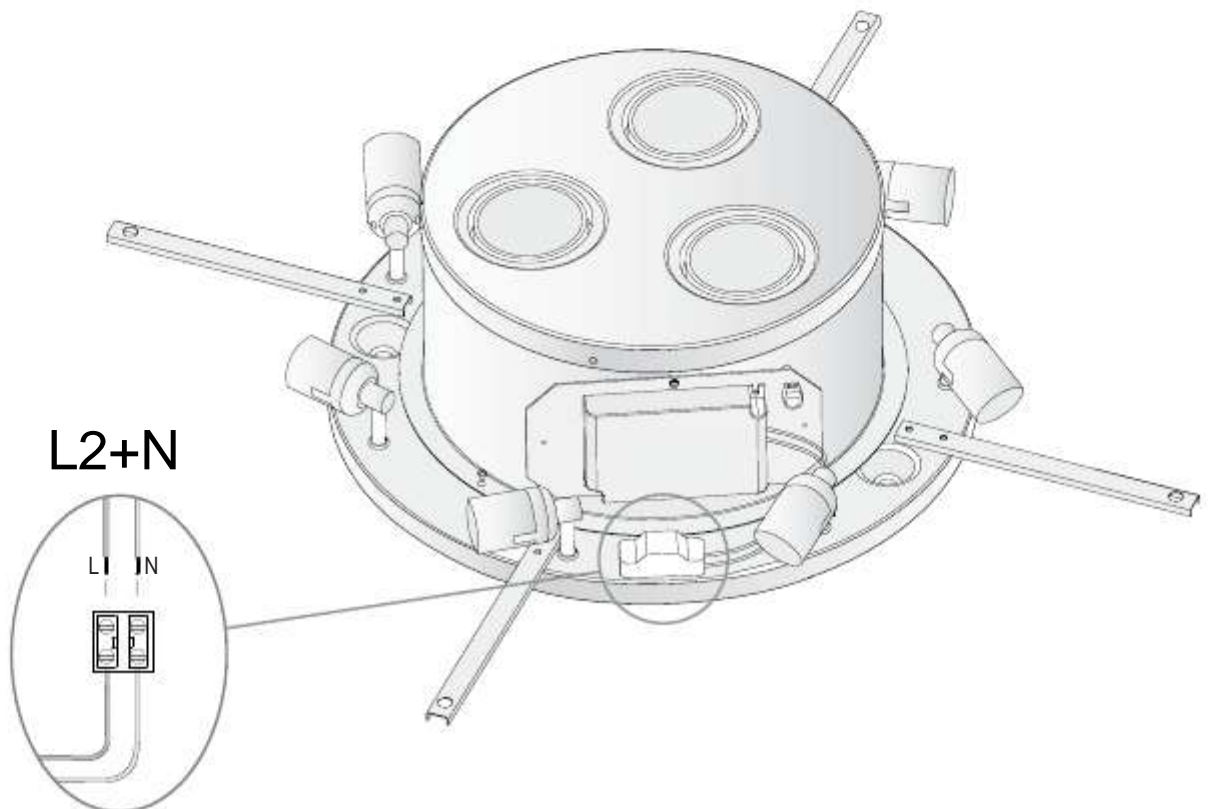

Type:	Ceiling fixture
IP Protection degrees:	IP20
Lampholder:	7 x E27 3 x BA15d
Power (W):	E27 30W BA15d 50W
Voltage / Frequency:	230V/50-60Hz
Warranty (Years):	2
Units per box:	1
Net Weight (Kg):	11.505
EAN:	0,00

DOWNLIGHT LED OR  
ARCHITECTURAL /  
EMPOTRABLE LED O  
ARCHITECTURAL

1A

1B

2A

$L1+L2+\text{---}+N$

2B

2C

3A