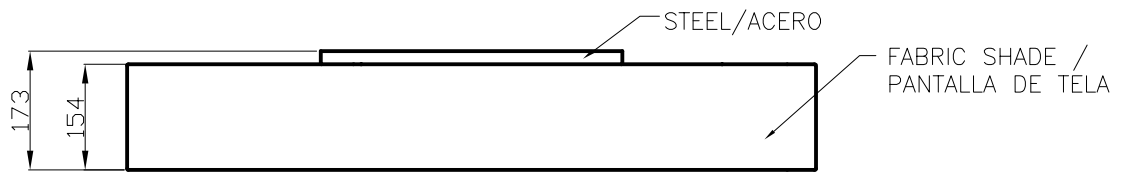

DOWNLIGHT LED OR
ARCHITECTURAL /
EMPOTRABLE LED O
ARCHITECTURAL