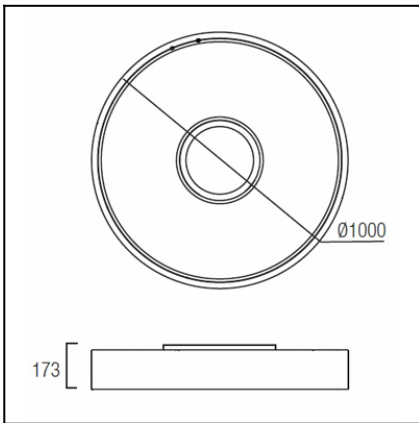

**Design by Nahtrang Design**

The photograph may not match the reference exactly. Please read the product description to identify the finish.

Download photometric file .ldt / .ies

**TECHNICAL CHARACTERISTICS**

Type:	Ceiling fixture
IP Protection degrees:	IP20
Lampholder:	7 x E27 3 x BA15d
Power (W):	E27 30W BA15d 50W
Voltage / Frequency:	230V/50-60Hz
Warranty (Years):	2
Units per box:	1
Net Weight (Kg):	11.505
EAN:	0,00