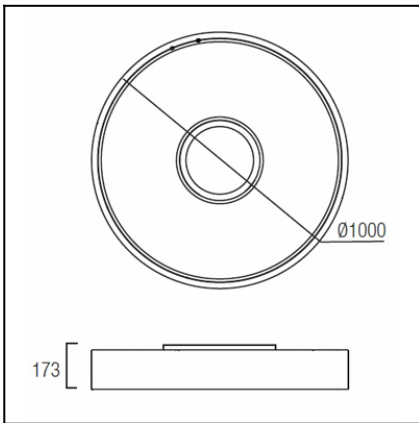

**Design by Nahtrang Design**

The photograph may not match the reference exactly. Please read the product description to identify the finish.

Download photometric file .ldt / .ies

**TECHNICAL CHARACTERISTICS**

Type:	Ceiling fixture
IP Protection degrees:	IP20
Lampholder:	7 x E27 3 x LED Cree. Warm white (<3700 K)
Power (W):	E27 30W 4W/350mA
Voltage / Frequency:	230V/50-60Hz
Warranty (Years):	2
Option to extend the guarantee:	Yes, 5 years
Units per box:	1
Net Weight (Kg):	11.67
EAN:	0,00