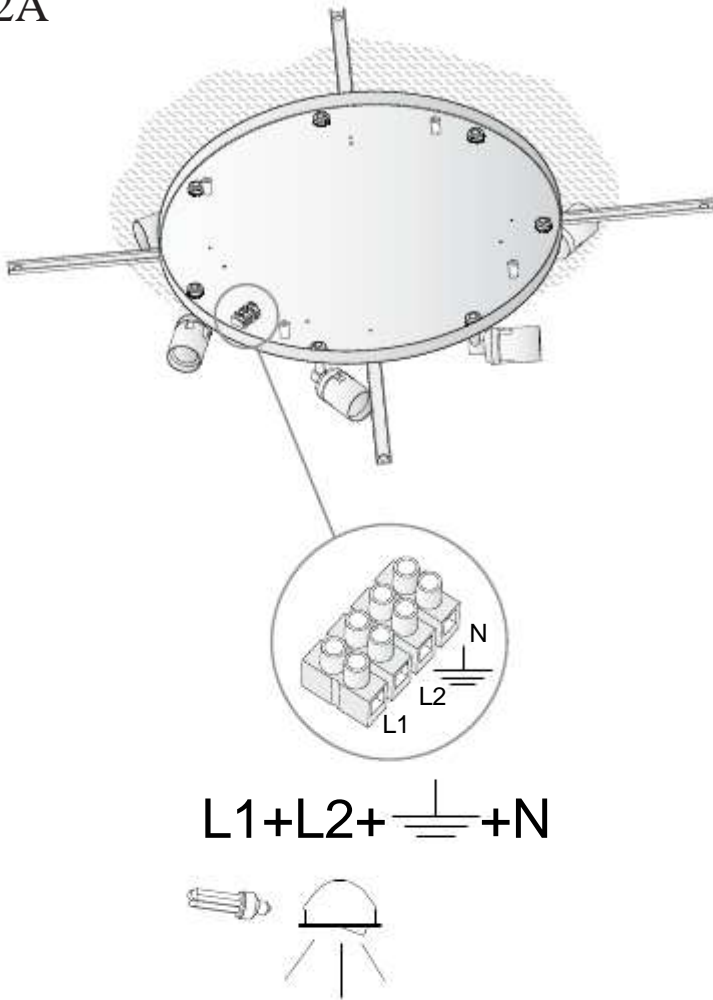

Type:	Ceiling fixture
IP Protection degrees:	IP20
Lampholder:	7 x E27 3 x LED Cree. Warm white (<3700 K)
Power (W):	E27 30W 4W/350mA
Voltage / Frequency:	230V/50-60Hz
Warranty (Years):	2
Option to extend the guarantee:	Yes, 5 years
Units per box:	1
Net Weight (Kg):	11.67
EAN:	0,00

DOWNLIGHT LED OR  
ARCHITECTURAL /  
EMPOTRABLE LED O  
ARCHITECTURAL

1A

1B

2A

2B

2C

3A

3B