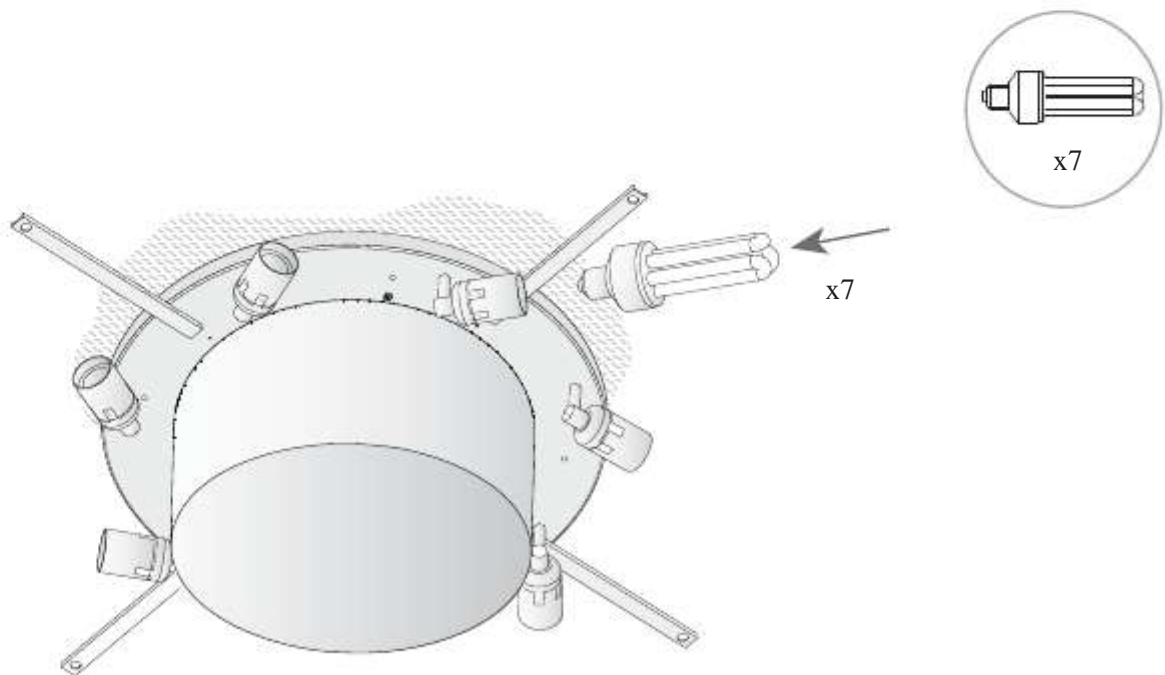

Type:	Ceiling fixture
IP Protection degrees:	IP20
Lampholder:	7 x E27 3 x LED Cree. Warm white (<3700 K)
Power (W):	E27 30W 4W/350mA
Voltage / Frequency:	230V/50-60Hz
Warranty (Years):	2
Option to extend the guarantee:	Yes, 5 years
Units per box:	1
Net Weight (Kg):	11.67
EAN:	0,00

DOWNLIGHT LED OR  
ARCHITECTURAL /  
EMPOTRABLE LED O  
ARCHITECTURAL

1A

1B

2A

2B

2C

3A

3B