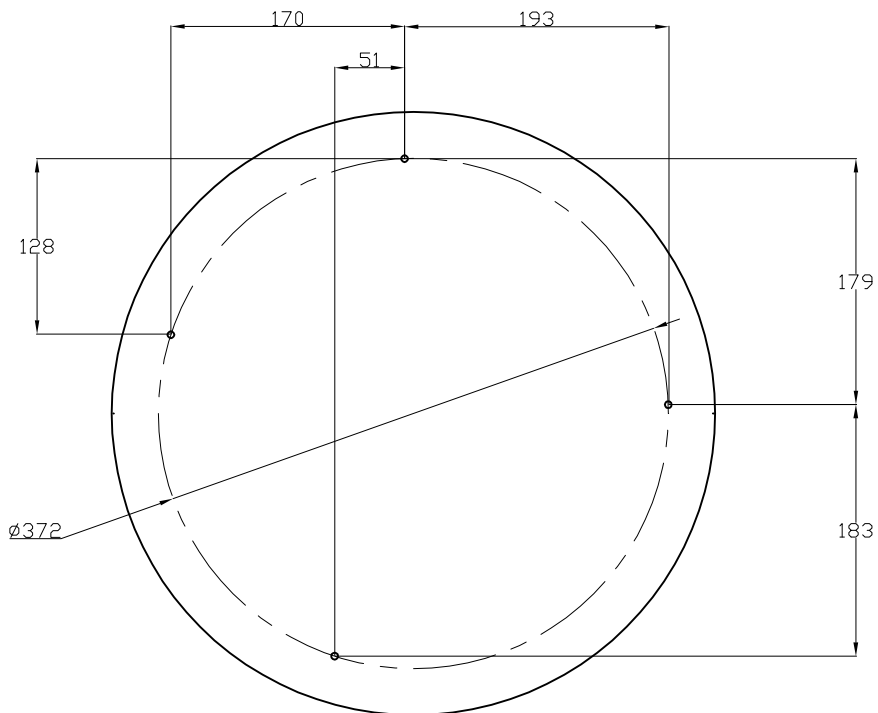

DOWNLIGHT LED OR
ARCHITECTURAL /
EMPOTRABLE LED O
ARCHITECTURAL