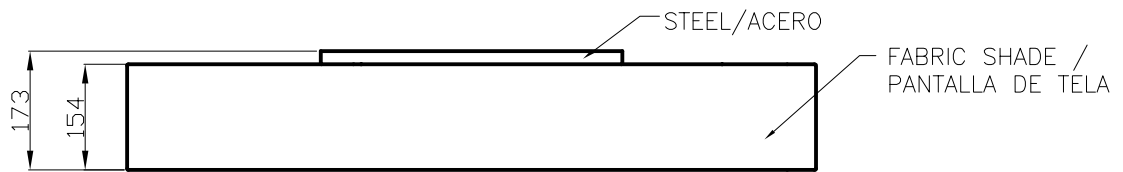

DOWNLIGHT LED OR
ARCHITECTURAL /
EMPOTRABLE LED O
ARCHITECTURAL