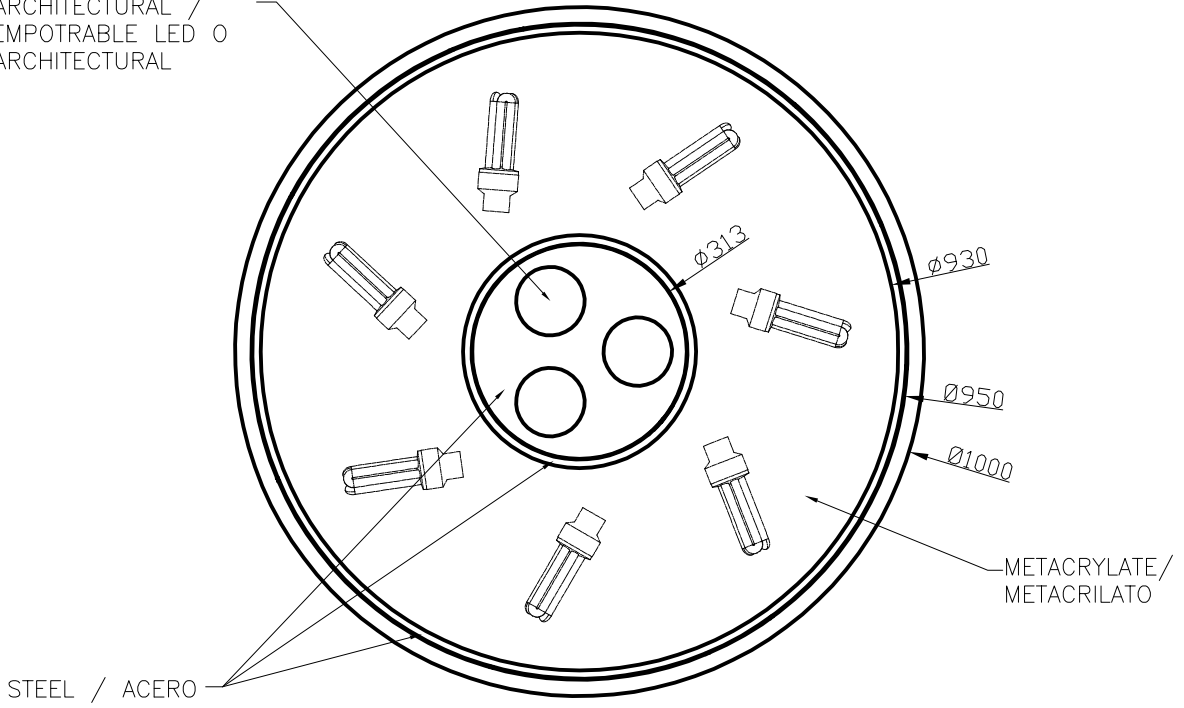

Type:	Ceiling fixture
IP Protection degrees:	IP20
Lampholder:	7 x E27 3 x LED Cree. Warm white (<3700 K)
Power (W):	E27 30W 4W/350mA
Voltage / Frequency:	230V/50-60Hz
Warranty (Years):	2
Option to extend the guarantee:	Yes, 5 years
Units per box:	1
Net Weight (Kg):	11.67
EAN:	0,00

**MATERIALS / FINISHES**

<b>Structure material:</b> Steel	<b>Diffuser material:</b> Fabric shade Methacrylate
<b>Structure finish:</b> Chrome	<b>Diffuser finish:</b> White Opal

**GEAR**

Multi-voltage electronic gear included (110-240 V / 50-60 Hz)

DOWNLIGHT LED OR  
ARCHITECTURAL /  
EMPOTRABLE LED O  
ARCHITECTURAL

1A

1B

2A

2B

2C

3A

3B