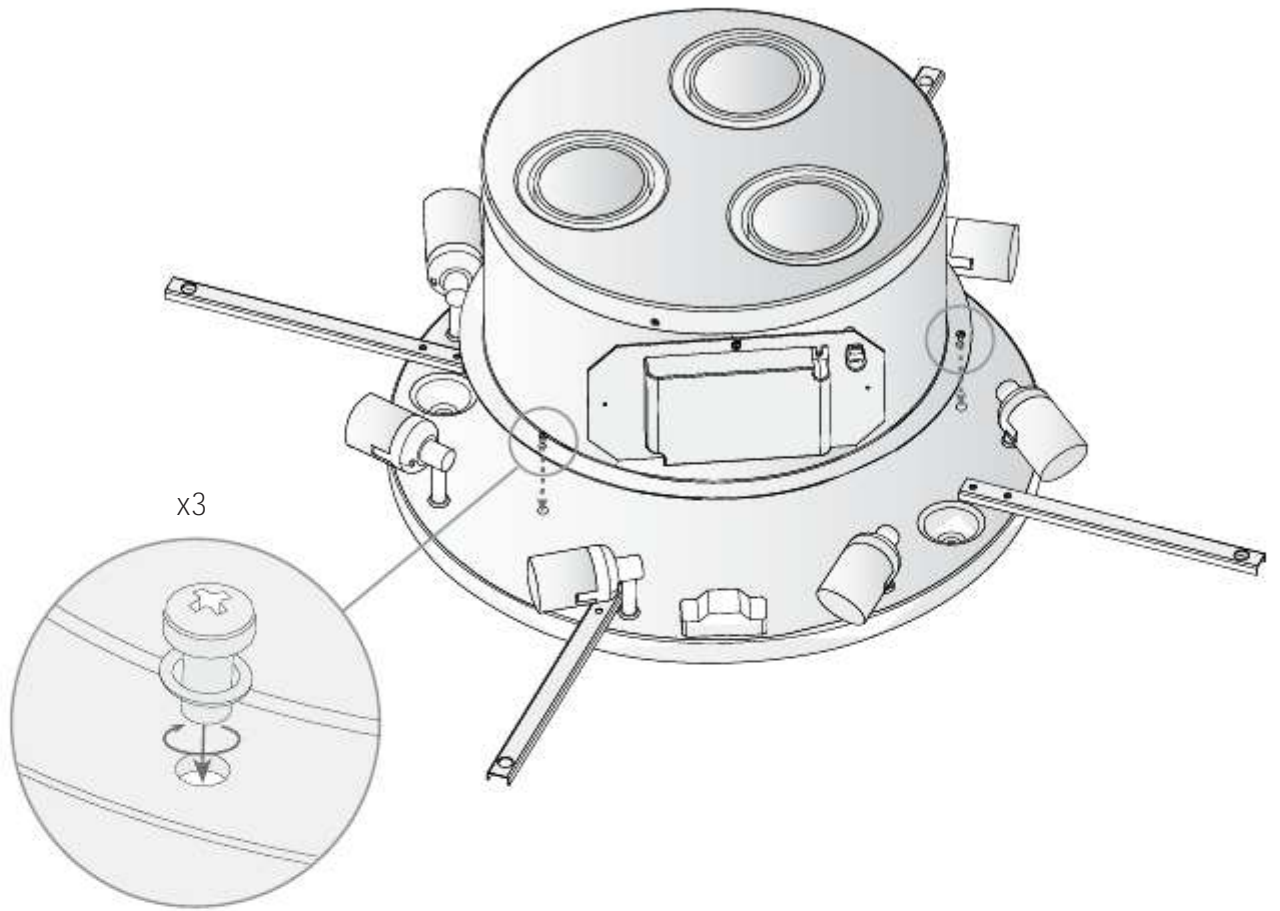

Type:	Ceiling fixture
IP Protection degrees:	IP20
Lampholder:	7 x E27 3 x LED Cree. Warm white (<3700 K)
Power (W):	E27 30W 4W/350mA
Voltage / Frequency:	230V/50-60Hz
Warranty (Years):	2
Option to extend the guarantee:	Yes, 5 years
Units per box:	1
Net Weight (Kg):	11.67
EAN:	0,00

DOWNLIGHT LED OR  
ARCHITECTURAL /  
EMPOTRABLE LED O  
ARCHITECTURAL

1A

1B

2A

2B

2C

3A

3B