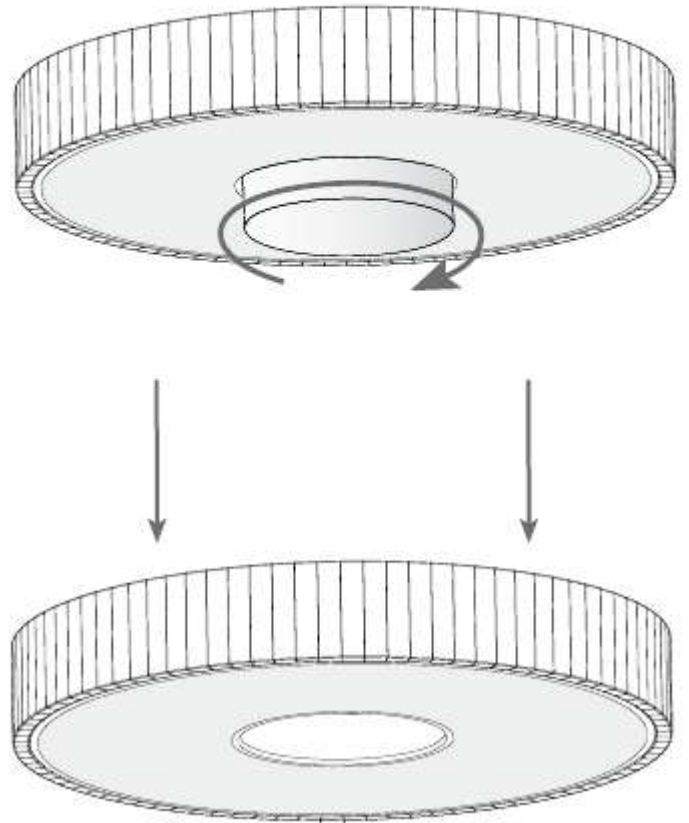

Type:	Ceiling fixture
IP Protection degrees:	IP20
Lampholder:	7 x E27 3 x LED Cree. Warm white (<3700 K)
Power (W):	E27 30W 4W/350mA
Voltage / Frequency:	230V/50-60Hz
Warranty (Years):	2
Option to extend the guarantee:	Yes, 5 years
Units per box:	1
Net Weight (Kg):	11.67
EAN:	0,00

DOWNLIGHT LED OR  
ARCHITECTURAL /  
EMPOTRABLE LED O  
ARCHITECTURAL

1A

1B

2A

2B

2C

3A

3B