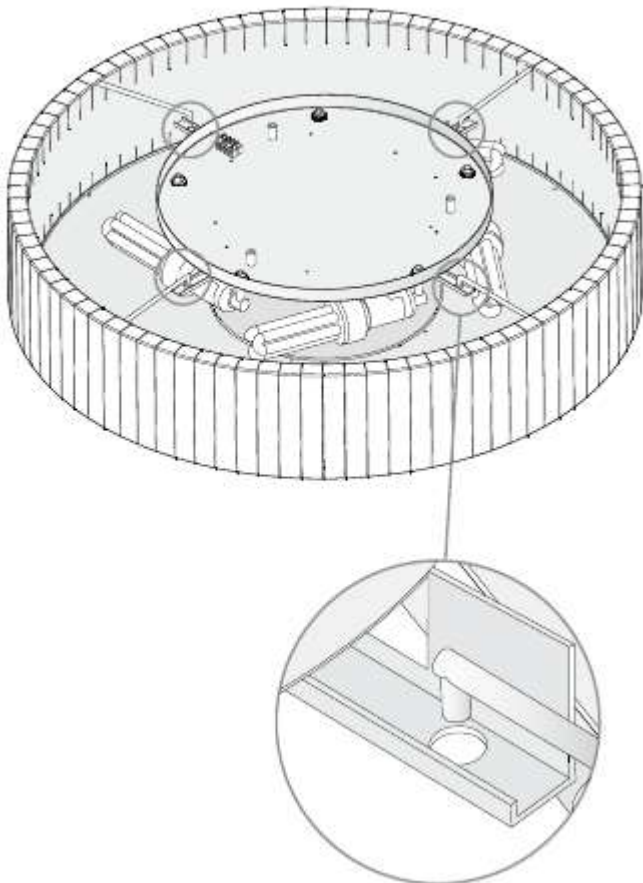

Type:	Ceiling fixture
IP Protection degrees:	IP20
Lampholder:	7 x E27 3 x LED Cree. Warm white (<3700 K)
Power (W):	E27 30W 4W/350mA
Voltage / Frequency:	230V/50-60Hz
Warranty (Years):	2
Option to extend the guarantee:	Yes, 5 years
Units per box:	1
Net Weight (Kg):	11.67
EAN:	0,00

DOWNLIGHT LED OR  
ARCHITECTURAL /  
EMPOTRABLE LED O  
ARCHITECTURAL

1A

1B

2A

2B

2C

3A

3B