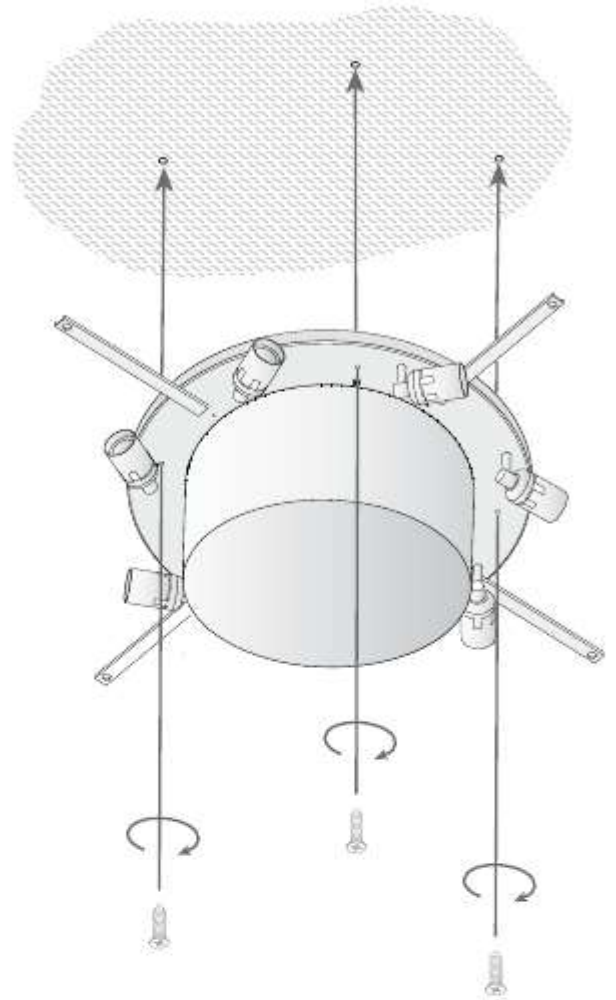

Type:	Ceiling fixture
IP Protection degrees:	IP20
Lampholder:	7 x E27 3 x LED Cree. Warm white (<3700 K)
Power (W):	E27 30W 4W/350mA
Voltage / Frequency:	230V/50-60Hz
Warranty (Years):	2
Option to extend the guarantee:	Yes, 5 years
Units per box:	1
Net Weight (Kg):	11.67
EAN:	0,00

**MATERIALS / FINISHES**

<b>Structure material:</b> Steel	<b>Diffuser material:</b> Fabric shade Methacrylate
<b>Structure finish:</b> Chrome	<b>Diffuser finish:</b> White Opal

**GEAR**

Multi-voltage electronic gear included (110-240 V / 50-60 Hz)

DOWNLIGHT LED OR  
ARCHITECTURAL /  
EMPOTRABLE LED O  
ARCHITECTURAL

1A

1B

2A

2B

2C

3A

3B