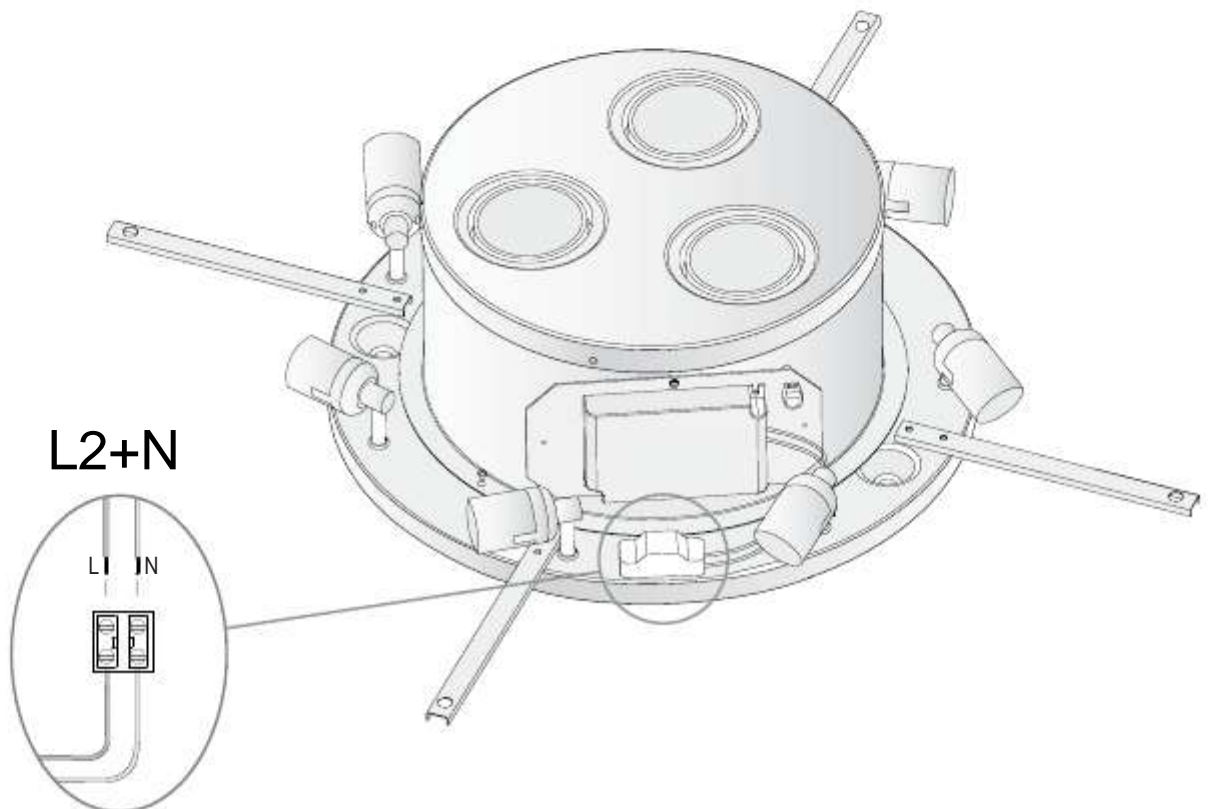

Type:	Ceiling fixture
IP Protection degrees:	IP20
Lampholder:	7 x E27 3 x LED Cree. Warm white (<3700 K)
Power (W):	E27 30W 4W/350mA
Voltage / Frequency:	230V/50-60Hz
Warranty (Years):	2
Option to extend the guarantee:	Yes, 5 years
Units per box:	1
Net Weight (Kg):	11.67
EAN:	0,00

DOWNLIGHT LED OR  
ARCHITECTURAL /  
EMPOTRABLE LED O  
ARCHITECTURAL

1A

1B

2A

2B

2C

3A

3B