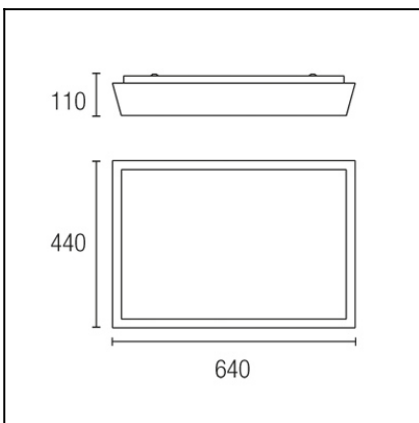

The photograph may not match the reference exactly. Please read the product description to identify the finish.

Download photometric file .ldt /.ies

### TECHNICAL CHARACTERISTICS

Type:	Ceiling fixture
IP Protection degrees:	IP23
Lampholder:	2 x 2G11
Power (W):	2G11 55W
Voltage / Frequency:	220-240V/50-60Hz
Units per box:	1
Net Weight (Kg):	6.32
EAN:	8435111087053