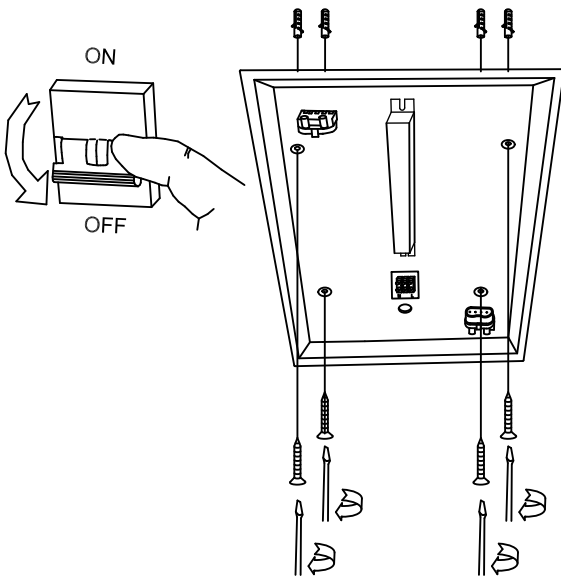

### TECHNICAL CHARACTERISTICS

Type:	Ceiling fixture
IP Protection degrees:	IP23
Lampholder:	2 x 2G11
Power (W):	2G11 55W
Voltage / Frequency:	220-240V/50-60Hz
Units per box:	1
Net Weight (Kg):	6.32
EAN:	8435111087053

### GEAR

Gear included: Yes, electronic

**1**

**2**

**3**

X2

**4**

**5**