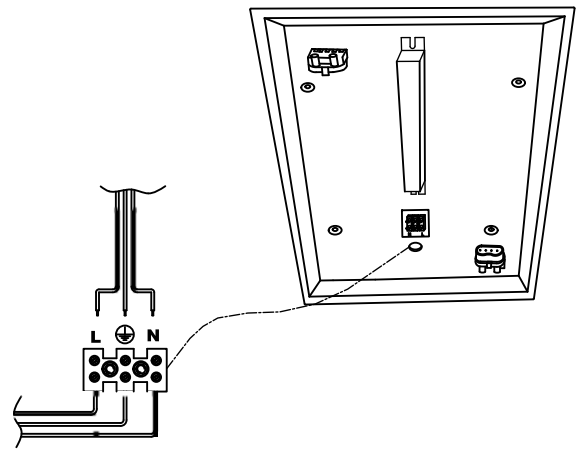

### TECHNICAL CHARACTERISTICS

Type:	Ceiling fixture
IP Protection degrees:	IP23
Lampholder:	2 x 2G11
Power (W):	2G11 55W
Voltage / Frequency:	220-240V/50-60Hz
Units per box:	1
Net Weight (Kg):	6.32
EAN:	8435111087053

### GEAR

Gear included: Yes, electronic

**1**

**2**

**3**

X2

**4**

**5**