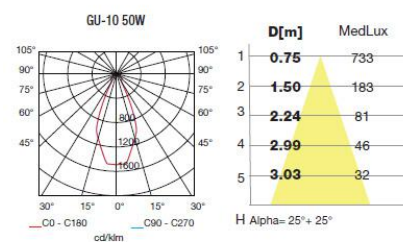

Download photometric file .ldt / .ies