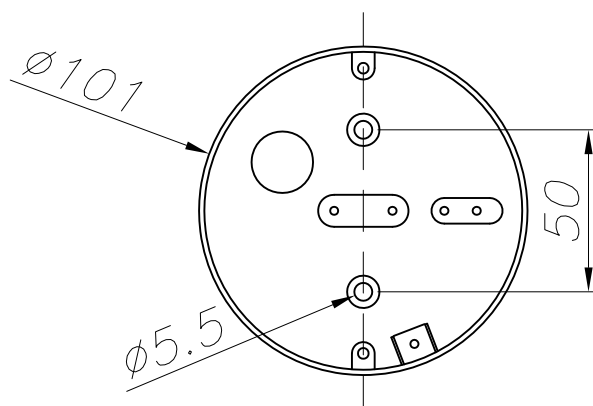

## 15-9234-34-37

The photograph may not match the reference exactly. Please read the product description to identify the finish.

### TECHNICAL CHARACTERISTICS

Type:	Ceiling fixture
IP Protection degrees:	IP54
Lampholder:	1 x GU10
Power (W):	GU10 MAX 35W
Bulb included:	1 x GU10 35W
Total power consumption (W):	35
Voltage / Frequency:	230V/50-60Hz
Warranty (Years):	2
Units per box:	6
Net Weight (Kg):	0.36
EAN:	8435111049327,00

### MATERIALS / FINISHES

**Structure material:** Injected aluminium

**Structure finish:** Grey

**Diffuser material:** Glass

**Diffuser finish:** Transparent

Download photometric file .ldt / .ies

PLANTILLA DE INSTALACIÓN  
 INSTALLATION TEMPLATE