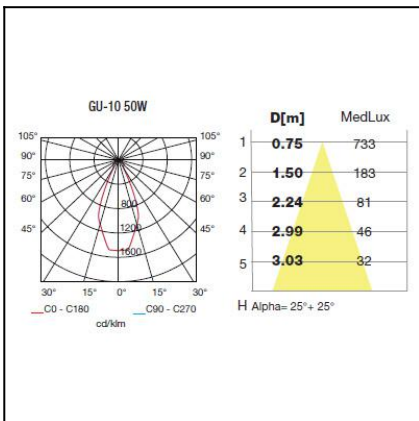

### TECHNICAL CHARACTERISTICS

Type:	Ceiling fixture
IP Protection degrees:	IP54
Lampholder:	1 x GU10
Power (W):	GU10 MAX 35W
Bulb included:	1 x GU10 35W
Total power consumption (W):	35
Voltage / Frequency:	230V/50-60Hz
Warranty (Years):	2
Units per box:	6
Net Weight (Kg):	0.36
EAN:	8435111049327,00