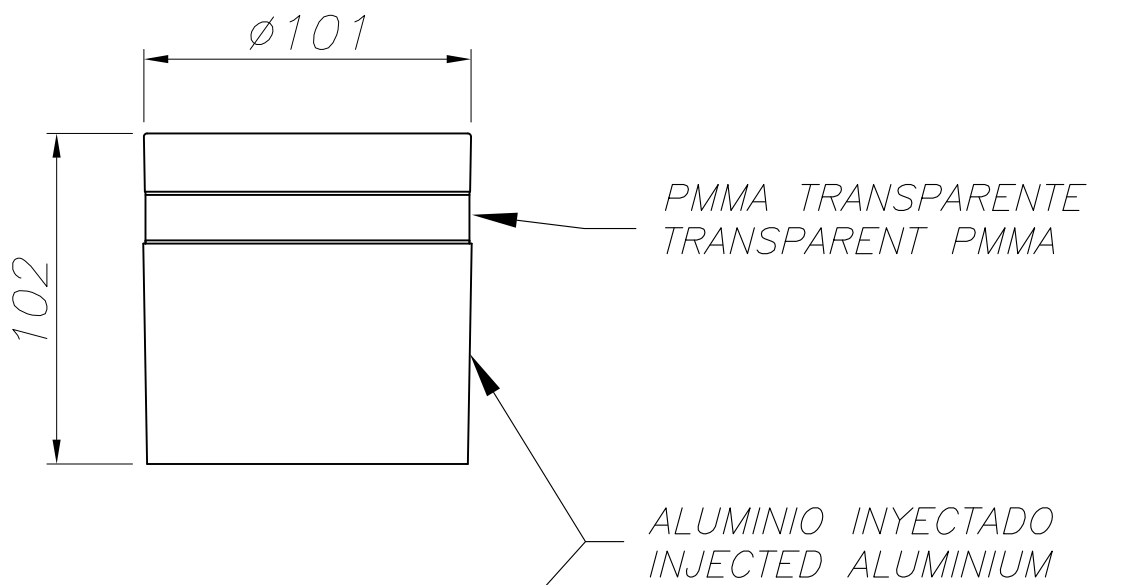

### TECHNICAL CHARACTERISTICS

Type:	Ceiling fixture
IP Protection degrees:	IP54
Lampholder:	1 x GU10
Power (W):	GU10 MAX 35W
Bulb included:	1 x GU10 35W
Total power consumption (W):	35
Voltage / Frequency:	230V/50-60Hz
Warranty (Years):	2
Units per box:	6
Net Weight (Kg):	0.36
EAN:	8435111049327,00

### MATERIALS / FINISHES

**Structure material:** Injected aluminium

**Structure finish:** Grey

**Diffuser material:** Glass

**Diffuser finish:** Transparent

Download photometric file .ldt / .ies

PLANTILLA DE INSTALACIÓN  
 INSTALLATION TEMPLATE