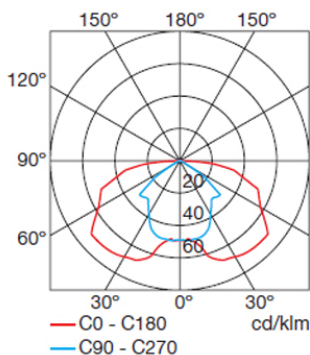

GEAR

Gear included: Yes, Magnetic