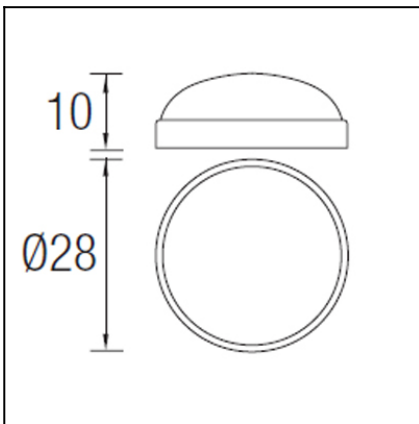

### TECHNICAL CHARACTERISTICS

Type:	Wall fixture
IP Protection degrees:	IP54
IK Protection degrees:	IK10
Lampholder:	2 x G24d3
Power (W):	G24d3 26
Voltage / Frequency:	230V/50Hz
Units per box:	6
Net Weight (Kg):	1.685
EAN:	8435111055908