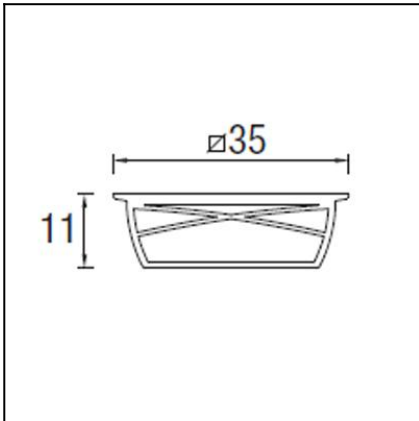

The photograph may not match the reference exactly. Please read the product description to identify the finish.

Download photometric file .ldt /.ies

TECHNICAL CHARACTERISTICS

Type:	Ceiling fixture
IP Protection degrees:	IP23
Lampholder:	2 x E27
Power (W):	E27 MAX 100W
Total power consumption (W):	200
Voltage / Frequency:	230V/50-60Hz
Units per box:	4
Net Weight (Kg):	2.93
EAN:	8435111067376