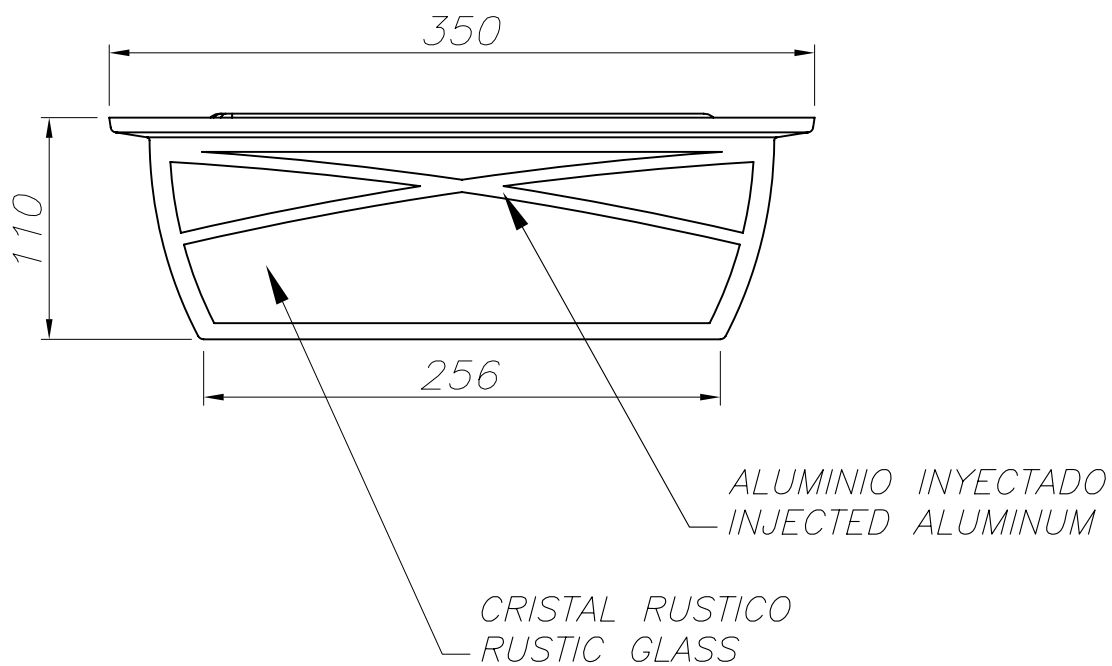

The photograph may not match the reference exactly. Please read the product description to identify the finish.

Download photometric file .ldt /.ies

TECHNICAL CHARACTERISTICS

Type:	Ceiling fixture
IP Protection degrees:	IP23
Lampholder:	2 x E27
Power (W):	E27 MAX 100W
Total power consumption (W):	200
Voltage / Frequency:	230V/50-60Hz
Units per box:	4
Net Weight (Kg):	2.93
EAN:	8435111067376

MATERIALS / FINISHES

Structure material:	High purity aluminium	Diffuser material:	Glass
Structure finish:	Oxide brown	Diffuser finish:	Rustic

PLANTILLA DE INSTALACIÓN
INSTALLATION TEMPLATE