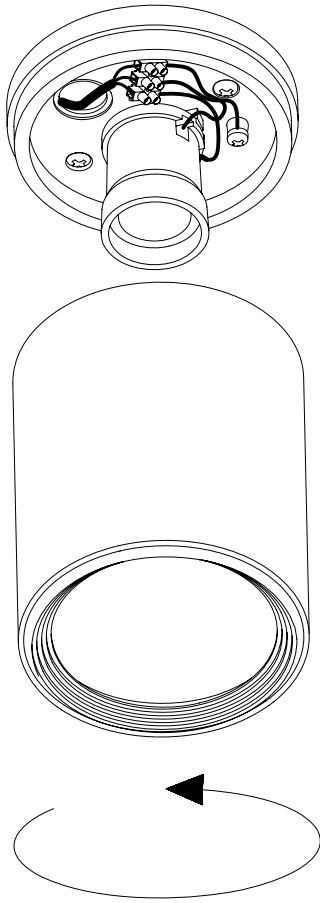

OUT 

COSMOS

15-9362-34-37

The photograph may not match the reference exactly. Please read the product description to identify the finish.

TECHNICAL CHARACTERISTICS

Type:	Ceiling fixture
IP Protection degrees:	IP65
IK Protection degrees:	IK07
Lampholder:	1 x E27/PAR-30
Power (W):	E27/PAR-30 MAX 75W
Total power consumption (W):	75
Voltage / Frequency:	230V/50-60Hz
Warranty (Years):	2
Units per box:	8
Net Weight (Kg):	0.63
EAN:	8435111067383,00

MATERIALS / FINISHES

Structure material:	High purity aluminium	Diffuser material:	Glass
Structure finish:	Grey	Diffuser finish:	Transparent

Download photometric file .ldt /.ies

CRISTAL TRANSPARENTE
TRANSPARENT GLASS

ALUMINIO EXTRUIDO
EXTRUDED ALUMINIUM

ALUMINIO INYECTADO
INJECTED ALUMINIUM

PLANTILLA DE INSTALACIÓN
INSTALLATION TEMPLATE

①

②

③

④