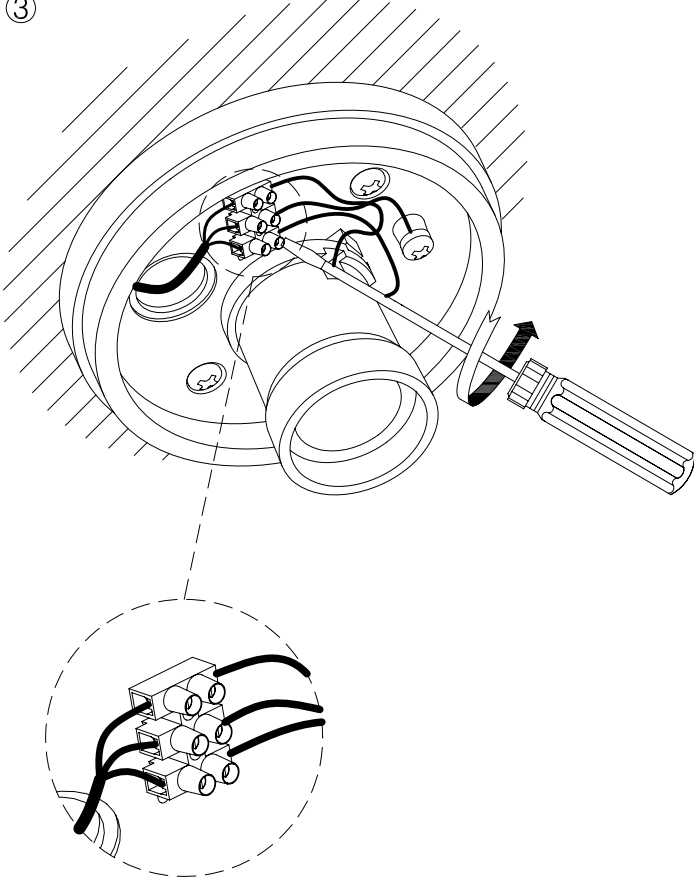

OUT 

COSMOS

15-9362-34-37

The photograph may not match the reference exactly. Please read the product description to identify the finish.

TECHNICAL CHARACTERISTICS

Type:	Ceiling fixture
IP Protection degrees:	IP65
IK Protection degrees:	IK07
Lampholder:	1 x E27/PAR-30
Power (W):	E27/PAR-30 MAX 75W
Total power consumption (W):	75
Voltage / Frequency:	230V/50-60Hz
Warranty (Years):	2
Units per box:	8
Net Weight (Kg):	0.63
EAN:	8435111067383,00

ALUMINIO EXTRUIDO
EXTRUDED ALUMINIUM

ALUMINIO INYECTADO
INJECTED ALUMINIUM

PLANTILLA DE INSTALACIÓN
INSTALLATION TEMPLATE

①

②

③

④