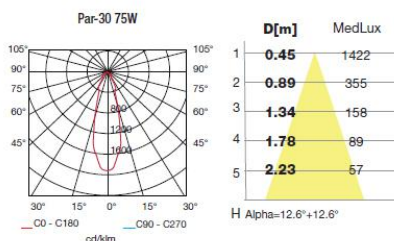

Download photometric file .ldt /.ies