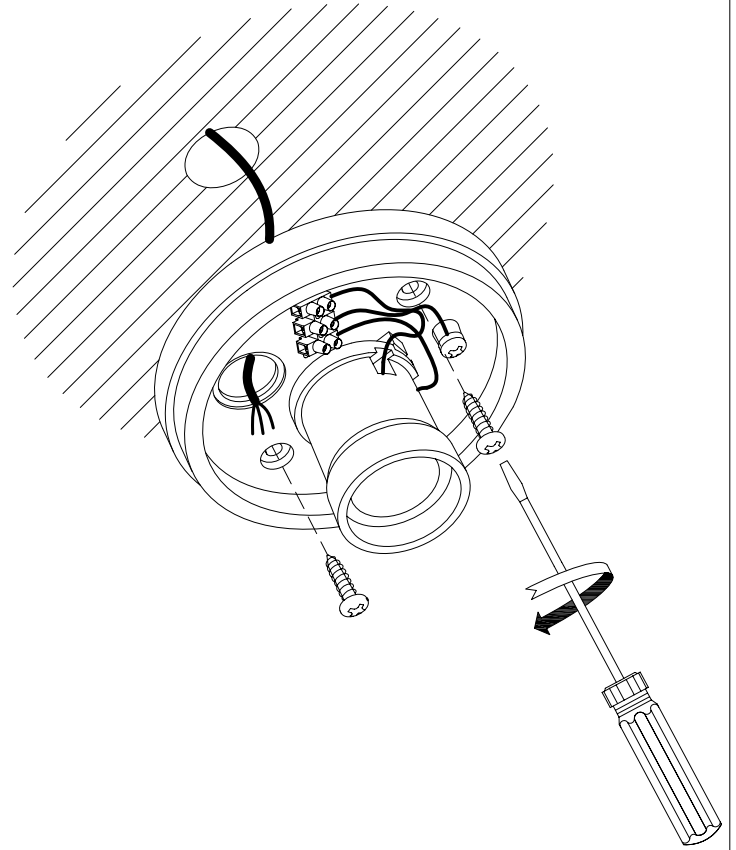

OUT 

COSMOS

15-9362-34-37

The photograph may not match the reference exactly. Please read the product description to identify the finish.

TECHNICAL CHARACTERISTICS

Type:	Ceiling fixture
IP Protection degrees:	IP65
IK Protection degrees:	IK07
Lampholder:	1 x E27/PAR-30
Power (W):	E27/PAR-30 MAX 75W
Total power consumption (W):	75
Voltage / Frequency:	230V/50-60Hz
Warranty (Years):	2
Units per box:	8
Net Weight (Kg):	0.63
EAN:	8435111067383,00

ALUMINIO EXTRUIDO
EXTRUDED ALUMINIUM

ALUMINIO INYECTADO
INJECTED ALUMINIUM

PLANTILLA DE INSTALACIÓN
INSTALLATION TEMPLATE

①

②

③

④