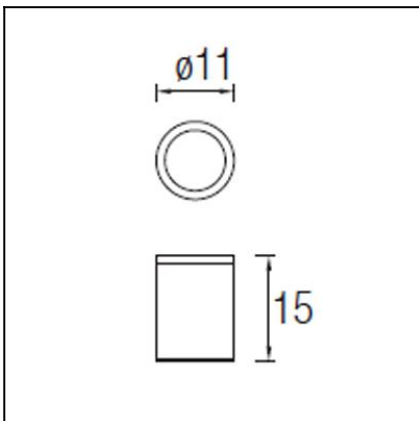

OUT 

COSMOS

15-9362-34-37

The photograph may not match the reference exactly. Please read the product description to identify the finish.

TECHNICAL CHARACTERISTICS

Type:	Ceiling fixture
IP Protection degrees:	IP65
IK Protection degrees:	IK07
Lampholder:	1 x E27/PAR-30
Power (W):	E27/PAR-30 MAX 75W
Total power consumption (W):	75
Voltage / Frequency:	230V/50-60Hz
Warranty (Years):	2
Units per box:	8
Net Weight (Kg):	0.63
EAN:	8435111067383,00