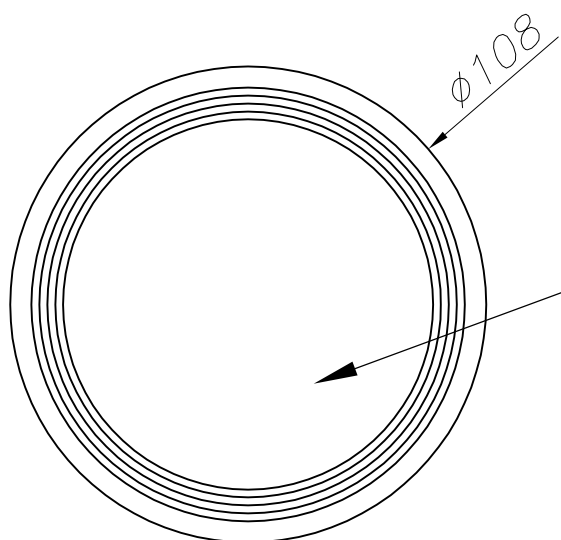

OUT 

COSMOS

15-9362-34-37

The photograph may not match the reference exactly. Please read the product description to identify the finish.

TECHNICAL CHARACTERISTICS

Type:	Ceiling fixture
IP Protection degrees:	IP65
IK Protection degrees:	IK07
Lampholder:	1 x E27/PAR-30
Power (W):	E27/PAR-30 MAX 75W
Total power consumption (W):	75
Voltage / Frequency:	230V/50-60Hz
Warranty (Years):	2
Units per box:	8
Net Weight (Kg):	0.63
EAN:	8435111067383,00

MATERIALS / FINISHES

Structure material:	High purity aluminium	Diffuser material:	Glass
Structure finish:	Grey	Diffuser finish:	Transparent

Download photometric file .ldt /.ies

CRISTAL TRANSPARENTE
TRANSPARENT GLASS