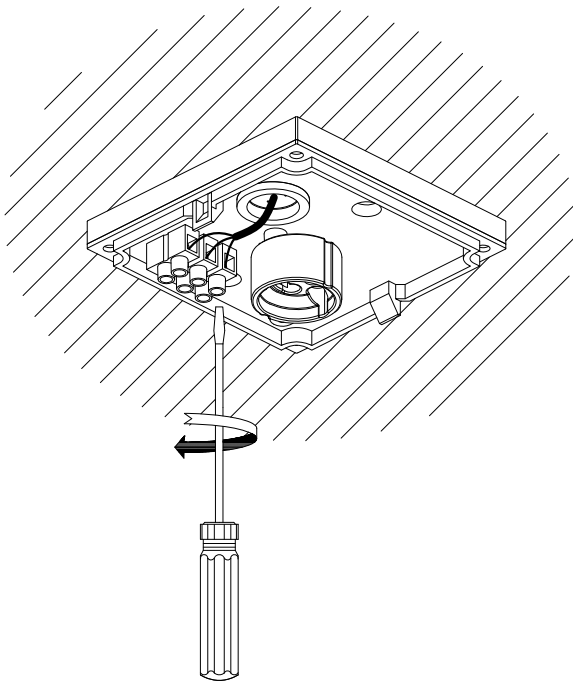

### DESCRIPTION

Straight edged light unit. Injected aluminium body with clear glass diffuser. Offered in two sizes, and finished in light grey or dark grey. Compatible with LED, compact fluorescent and halogen lamps.

### TECHNICAL CHARACTERISTICS

Type:	Ceiling fixture
IP Protection degrees:	IP54
IK Protection degrees:	IK05
Lampholder:	1 x GU10
Power (W):	GU10 MAX 35W
Total power consumption (W):	35
Voltage / Frequency:	230V/50-60Hz
Units per box:	8
Net Weight (Kg):	0.42
EAN:	8435111082201

ALUMINIO EXTRUDIDO  
EXTRUDED ALUMINUM

ALUMINIO INYECTADO  
INJECTED ALUMINUM

PLANTILLA DE INSTALACIÓN  
INSTALLATION TEMPLATE

①

②

③

④