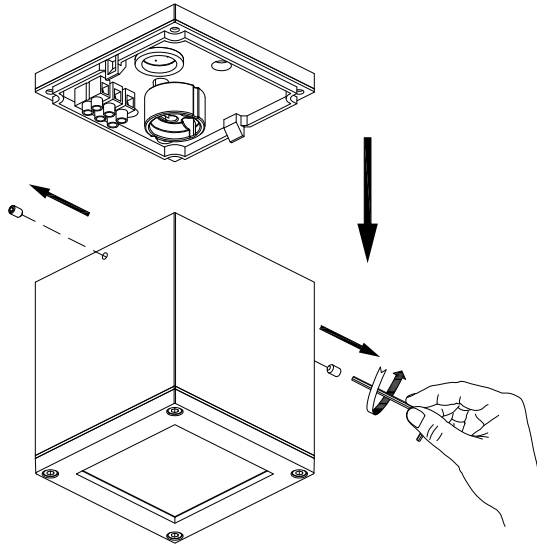

### DESCRIPTION

Straight edged light unit. Injected aluminium body with clear glass diffuser. Offered in two sizes, and finished in light grey or dark grey. Compatible with LED, compact fluorescent and halogen lamps.

### TECHNICAL CHARACTERISTICS

Type:	Ceiling fixture
IP Protection degrees:	IP54
IK Protection degrees:	IK05
Lampholder:	1 x GU10
Power (W):	GU10 MAX 35W
Total power consumption (W):	35
Voltage / Frequency:	230V/50-60Hz
Units per box:	8
Net Weight (Kg):	0.42
EAN:	8435111082201

ALUMINIO EXTRUDIDO  
EXTRUDED ALUMINUM

ALUMINIO INYECTADO  
INJECTED ALUMINUM

PLANTILLA DE INSTALACIÓN  
INSTALLATION TEMPLATE

①

②

③

④