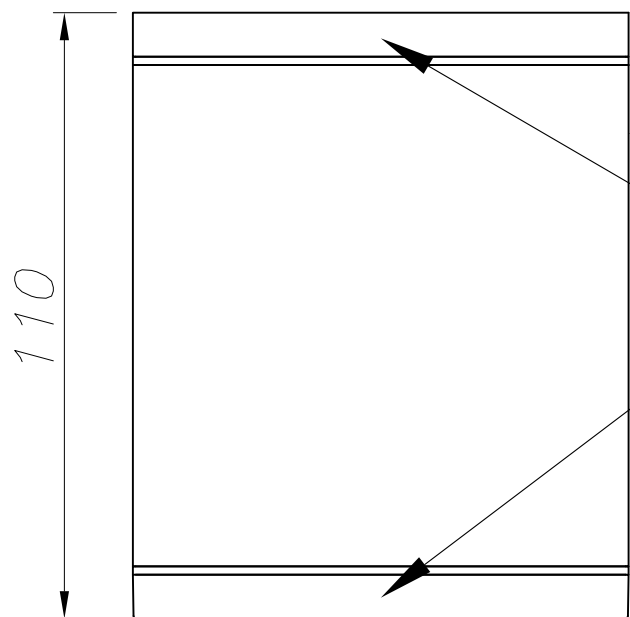

CRISTAL TRANSPARENTE
TRANSPARENT GLASS

ALUMINIO EXTRUDIDO
EXTRUDED ALUMINUM

ALUMINIO INYECTADO
INJECTED ALUMINUM

PLANTILLA DE INSTALACIÓN
INSTALLATION TEMPLATE