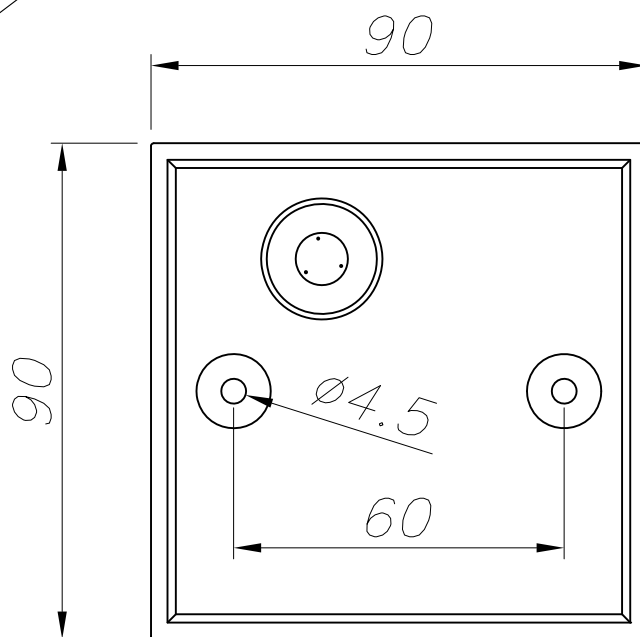

ALUMINIO EXTRUDIDO
EXTRUDED ALUMINUM

ALUMINIO INYECTADO
INJECTED ALUMINUM