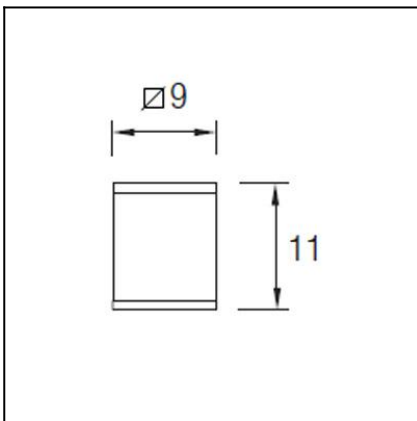

DESCRIPTION

Straight edged light unit. Injected aluminium body with clear glass diffuser. Offered in two sizes, and finished in light grey or dark grey. Compatible with LED, compact fluorescent and halogen lamps.

TECHNICAL CHARACTERISTICS

Type:	Ceiling fixture
IP Protection degrees:	IP54
IK Protection degrees:	IK05
Lampholder:	1 x GU10
Power (W):	GU10 MAX 35W
Total power consumption (W):	35
Voltage / Frequency:	230V/50-60Hz
Units per box:	8
Net Weight (Kg):	0.42
EAN:	8435111082201

MATERIALS / FINISHES

Structure material: Injected aluminium

Diffuser material: Glass

Structure finish: Grey

Diffuser finish: Transparent