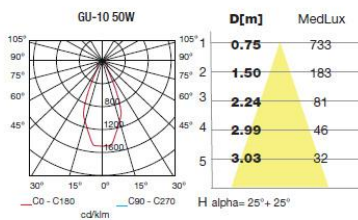

Download photometric file .ldt / .ies