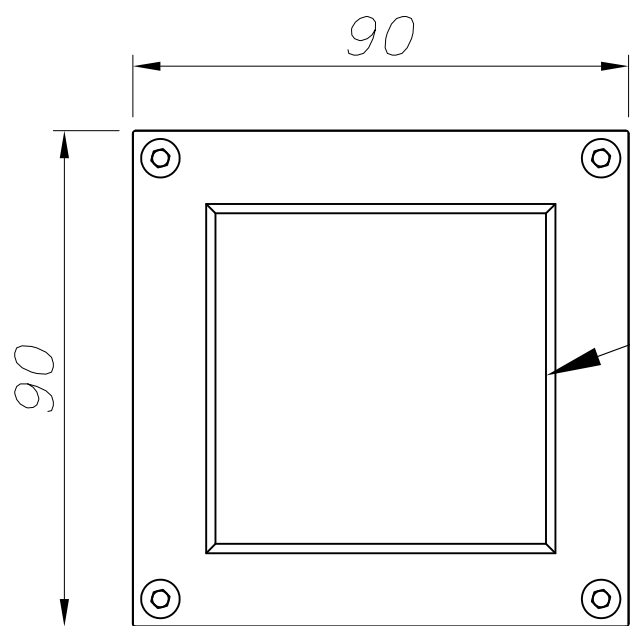

CRISTAL TRANSPARENTE
TRANSPARENT GLASS