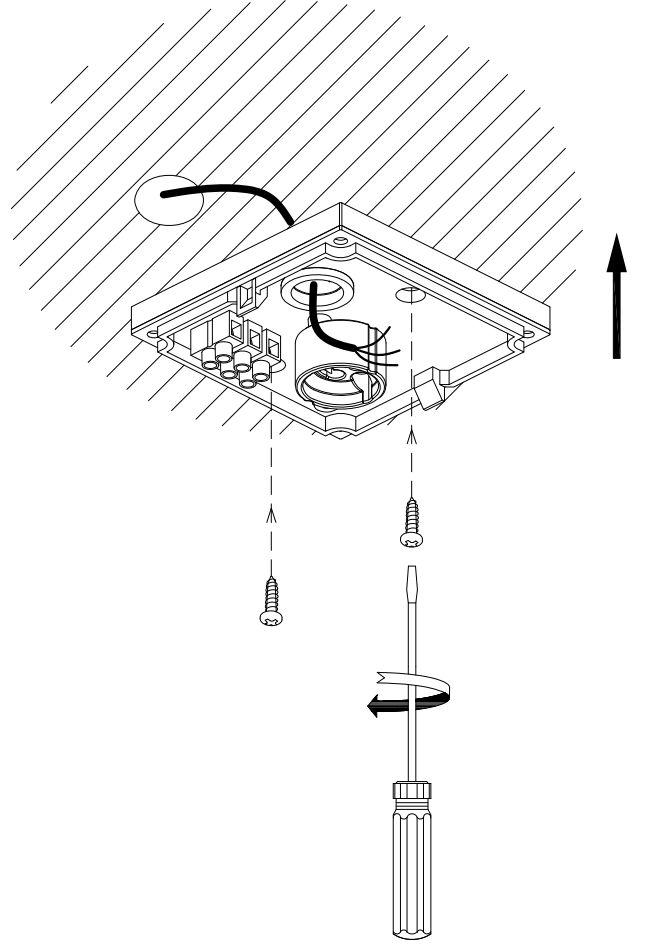

### DESCRIPTION

Straight edged light unit. Injected aluminium body with clear glass diffuser. Offered in two sizes, and finished in light grey or dark grey. Compatible with LED, compact fluorescent and halogen lamps.

### TECHNICAL CHARACTERISTICS

Type:	Ceiling fixture
IP Protection degrees:	IP54
IK Protection degrees:	IK05
Lampholder:	1 x GU10
Power (W):	GU10 MAX 35W
Total power consumption (W):	35
Voltage / Frequency:	230V/50-60Hz
Units per box:	8
Net Weight (Kg):	0.42
EAN:	8435111082201

ALUMINIO EXTRUDIDO  
EXTRUDED ALUMINUM

ALUMINIO INYECTADO  
INJECTED ALUMINUM

PLANTILLA DE INSTALACIÓN  
INSTALLATION TEMPLATE

①

②

③

④