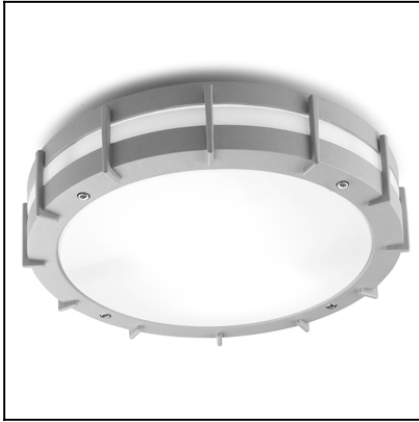

OUT

SIMS

15-9717-34-M1

The photograph may not match the reference exactly. Please read the product description to identify the finish.