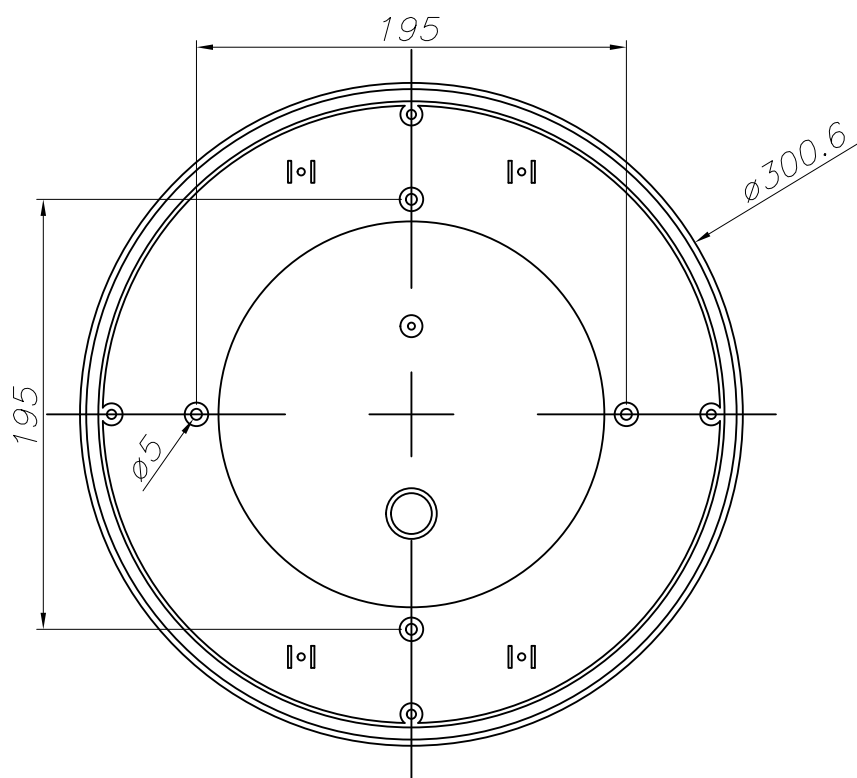

PLANTILLA DE INSTALACIÓN
INSTALLATION TEMPLATE