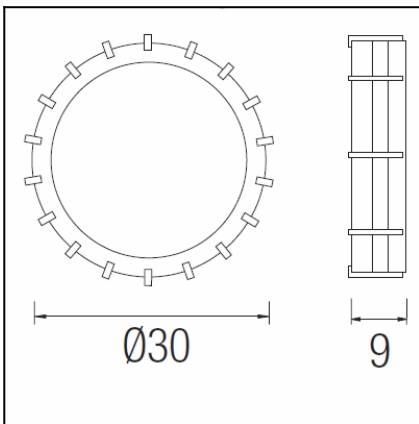

Download photometric file .ldt /.ies

TECHNICAL CHARACTERISTICS

Type:	Ceiling fixture
IP Protection degrees:	IP44
Lampholder:	2 x E27
Power (W):	E27 max.23W
Voltage / Frequency:	220-240V/50-60Hz
Warranty (Years):	2
Units per box:	4
Net Weight (Kg):	1.72
EAN:	8435381402709,00

MATERIALS / FINISHES

Structure material:	Injected aluminium	Diffuser material:	Polycarbonate
Structure finish:	Grey	Diffuser finish:	Opal