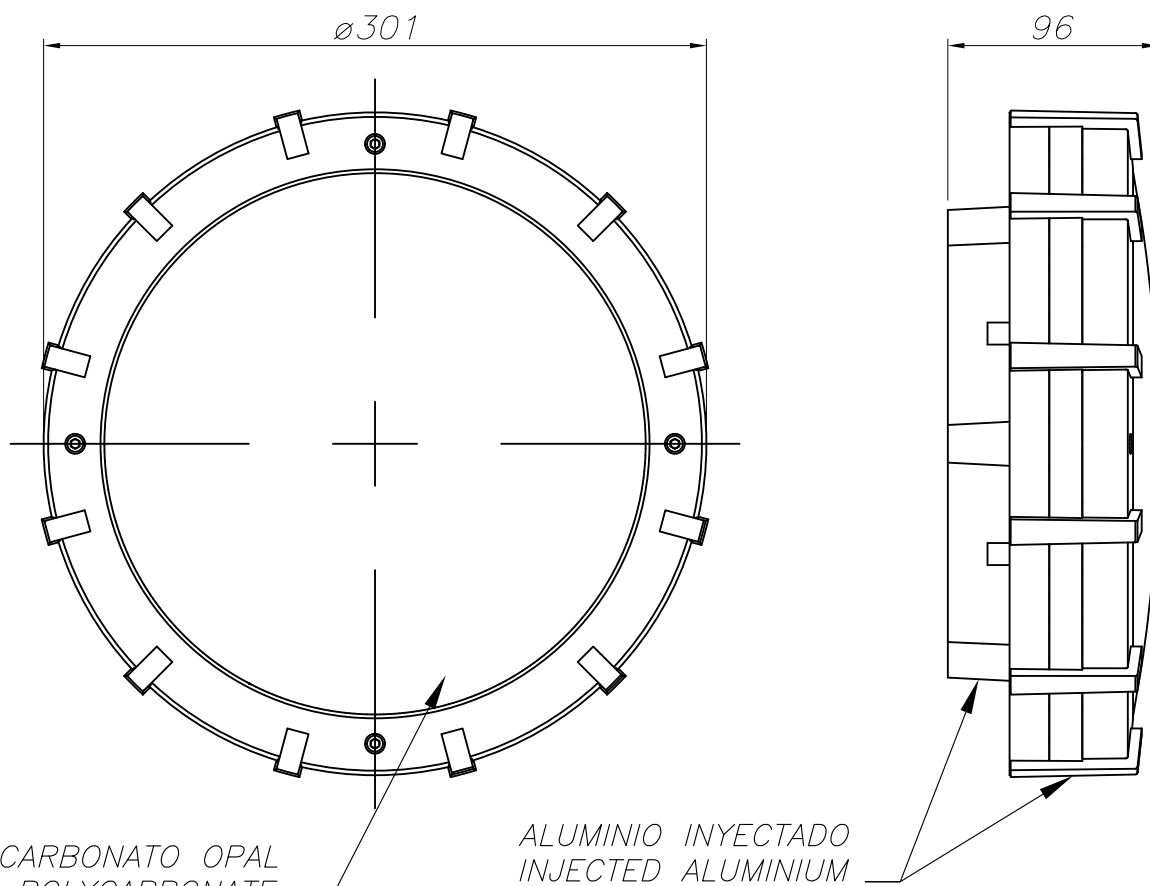

PLANTILLA DE INSTALACIÓN
INSTALLATION TEMPLATE