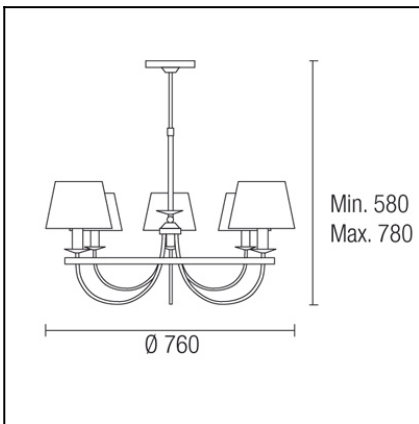

The photograph may not match the reference exactly. Please read the product description to identify the finish.

Download photometric file .ldt /.ies

### TECHNICAL CHARACTERISTICS

Type:	Pendant
IP Protection degrees:	IP20
Lampholder:	5 x E14
Power (W):	E14 MAX 60W
Total power consumption (W):	300
Voltage / Frequency:	220-240V/50-60Hz
Units per box:	1
Net Weight (Kg):	4.85
EAN:	8435111028346