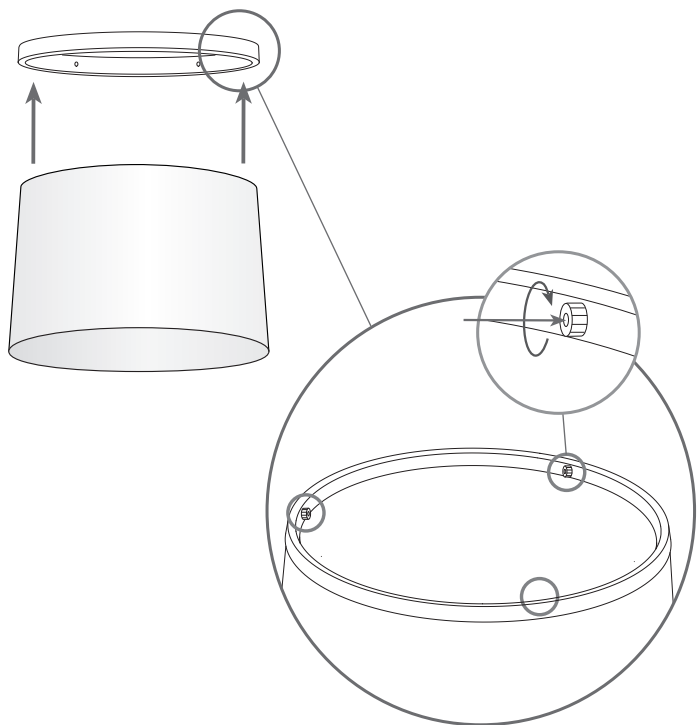

Design by Benedito Design

The photograph may not match the reference exactly. Please read the product description to identify the finish.

TECHNICAL CHARACTERISTICS

Type:	Pendant
IP Protection degrees:	IP20
Lampholder:	4 x G9 4 x E14
Power (W):	G9 MAX 40W E14 MAX 15W
Bulb included:	4 x G9 40W 4 x E14
Voltage / Frequency:	230V/50-60Hz
Warranty (Years):	2
Units per box:	1
Net Weight (Kg):	5,2
EAN:	8435111046173,00

MATERIALS / FINISHES

Structure material: Steel Satin aluminium	Diffuser material: Fabric shade
Structure finish: Chrome	Diffuser finish: White

Download photometric file .ldt / .ies

1

2

3

4

5