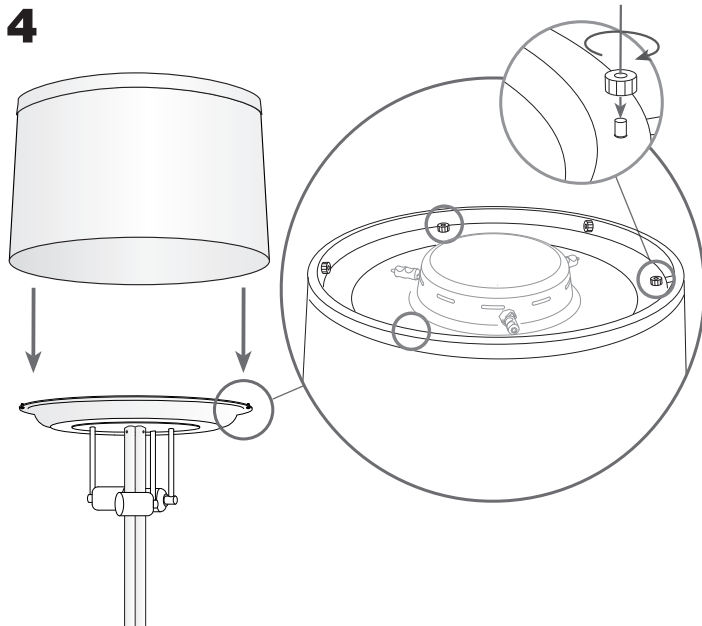

Design by Benedito Design

The photograph may not match the reference exactly. Please read the product description to identify the finish.

TECHNICAL CHARACTERISTICS

Type:	Pendant
IP Protection degrees:	IP20
Lampholder:	4 x G9 4 x E14
Power (W):	G9 MAX 40W E14 MAX 15W
Bulb included:	4 x G9 40W 4 x E14
Voltage / Frequency:	230V/50-60Hz
Warranty (Years):	2
Units per box:	1
Net Weight (Kg):	5,2
EAN:	8435111046173,00

MATERIALS / FINISHES

Structure material: Steel Satin aluminium	Diffuser material: Fabric shade
Structure finish: Chrome	Diffuser finish: White

Download photometric file .ldt / .ies

1

2

3

4

5