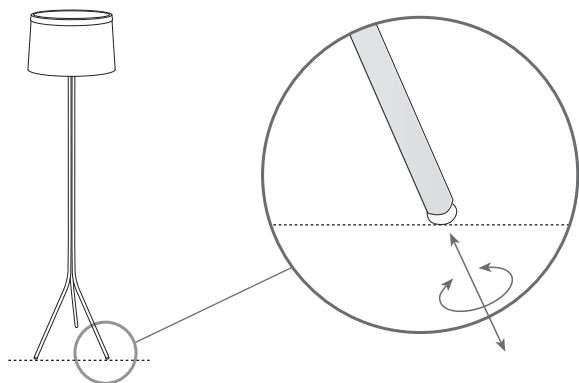

Design by Benedito Design

The photograph may not match the reference exactly. Please read the product description to identify the finish.

TECHNICAL CHARACTERISTICS

Type:	Pendant
IP Protection degrees:	IP20
Lampholder:	4 x G9 4 x E14
Power (W):	G9 MAX 40W E14 MAX 15W
Bulb included:	4 x G9 40W 4 x E14
Voltage / Frequency:	230V/50-60Hz
Warranty (Years):	2
Units per box:	1
Net Weight (Kg):	5,2
EAN:	8435111046173,00

MATERIALS / FINISHES

Structure material: Steel Satin aluminium	Diffuser material: Fabric shade
Structure finish: Chrome	Diffuser finish: White

Download photometric file .ldt / .ies

1

2

3

4

5