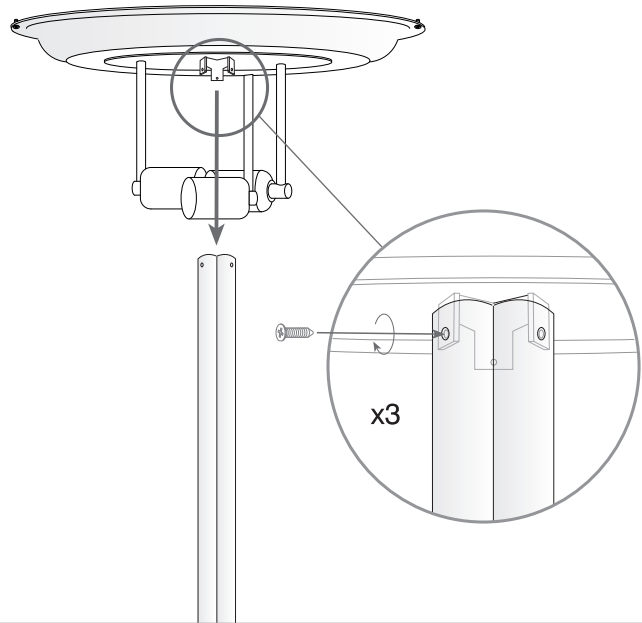

Design by Benedito Design

The photograph may not match the reference exactly. Please read the product description to identify the finish.

TECHNICAL CHARACTERISTICS

Type:	Pendant
IP Protection degrees:	IP20
Lampholder:	4 x G9 4 x E14
Power (W):	G9 MAX 40W E14 MAX 15W
Bulb included:	4 x G9 40W 4 x E14
Voltage / Frequency:	230V/50-60Hz
Warranty (Years):	2
Units per box:	1
Net Weight (Kg):	5,2
EAN:	8435111046173,00

MATERIALS / FINISHES

Structure material: Steel Satin aluminium	Diffuser material: Fabric shade
Structure finish: Chrome	Diffuser finish: White

Download photometric file .ldt / .ies

1

2

3

4

5