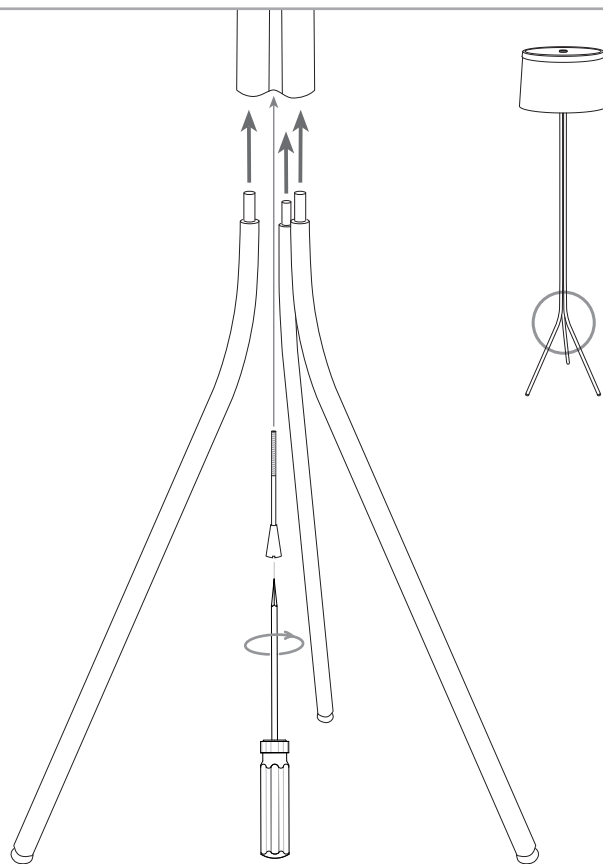

Design by Benedito Design

The photograph may not match the reference exactly. Please read the product description to identify the finish.

TECHNICAL CHARACTERISTICS

Type:	Pendant
IP Protection degrees:	IP20
Lampholder:	4 x G9 4 x E14
Power (W):	G9 MAX 40W E14 MAX 15W
Bulb included:	4 x G9 40W 4 x E14
Voltage / Frequency:	230V/50-60Hz
Warranty (Years):	2
Units per box:	1
Net Weight (Kg):	5,2
EAN:	8435111046173,00

MATERIALS / FINISHES

Structure material: Steel Satin aluminium	Diffuser material: Fabric shade
Structure finish: Chrome	Diffuser finish: White

Download photometric file .ldt / .ies

1

2

3

4

5