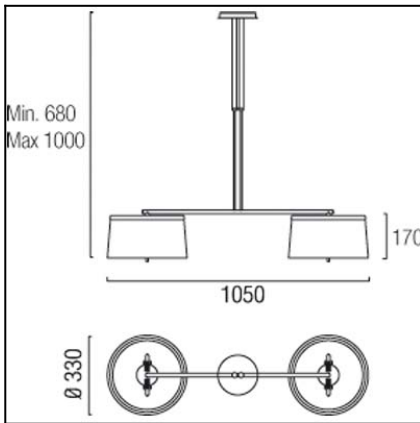

Design by Benedito Design

The photograph may not match the reference exactly. Please read the product description to identify the finish.

TECHNICAL CHARACTERISTICS

Type:	Pendant
IP Protection degrees:	IP20
Lampholder:	4 x G9 4 x E14
Power (W):	G9 MAX 40W E14 MAX 15W
Bulb included:	4 x G9 40W 4 x E14
Voltage / Frequency:	230V/50-60Hz
Warranty (Years):	2
Units per box:	1
Net Weight (Kg):	5,2
EAN:	8435111046173,00

MATERIALS / FINISHES

Structure material: Steel Satin aluminium	Diffuser material: Fabric shade
Structure finish: Chrome	Diffuser finish: White

Download photometric file .ldt / .ies

1

2

3

4

5