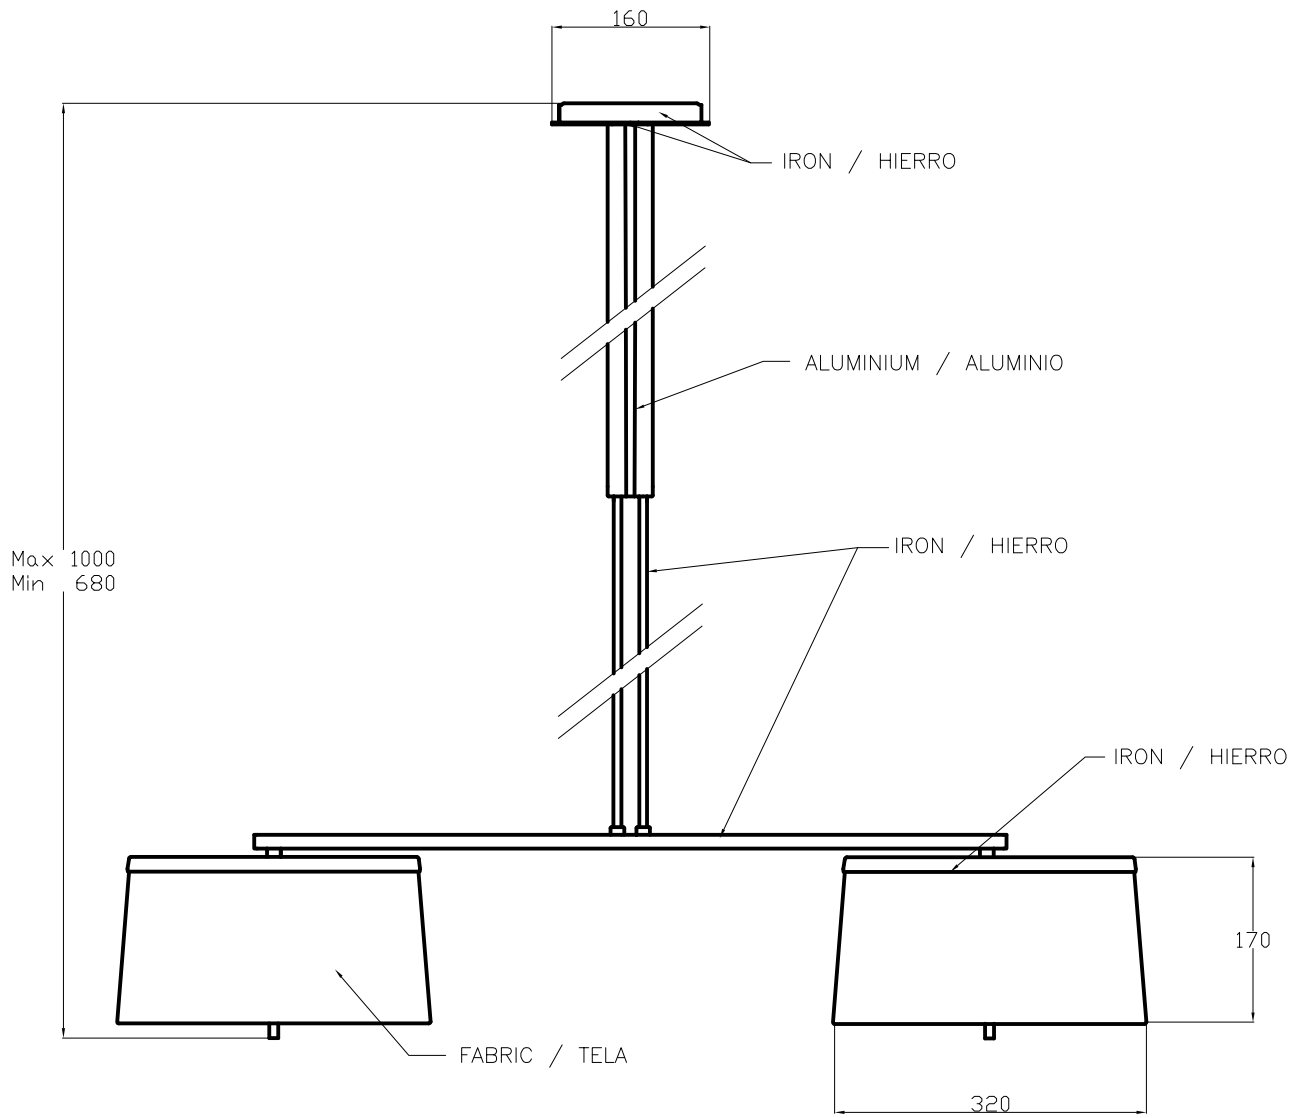

Design by Benedito Design

The photograph may not match the reference exactly. Please read the product description to identify the finish.

TECHNICAL CHARACTERISTICS

Type:	Pendant
IP Protection degrees:	IP20
Lampholder:	4 x G9 4 x E14
Power (W):	G9 MAX 40W E14 MAX 15W
Bulb included:	4 x G9 40W 4 x E14
Voltage / Frequency:	230V/50-60Hz
Warranty (Years):	2
Units per box:	1
Net Weight (Kg):	5,2
EAN:	8435111046173,00

MATERIALS / FINISHES

Structure material: Steel Satin aluminium	Diffuser material: Fabric shade
Structure finish: Chrome	Diffuser finish: White

Download photometric file .ldt / .ies

1

2

3

4

5