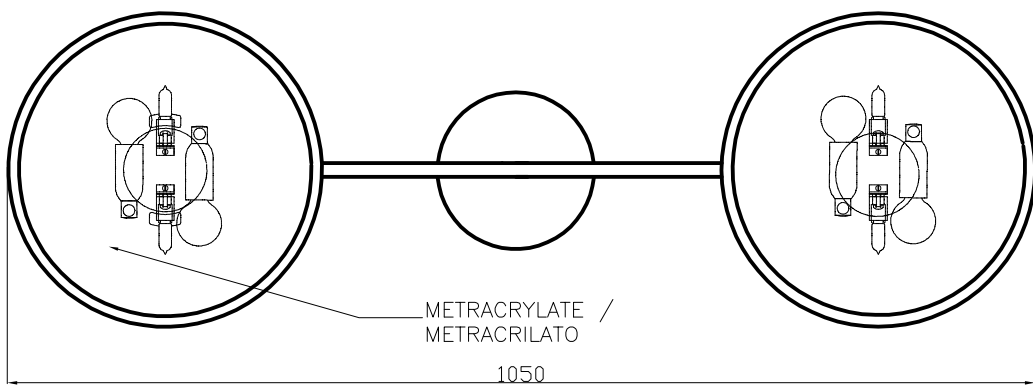

Design by Benedito Design

The photograph may not match the reference exactly. Please read the product description to identify the finish.

TECHNICAL CHARACTERISTICS

Type:	Pendant
IP Protection degrees:	IP20
Lampholder:	4 x G9 4 x E14
Power (W):	G9 MAX 40W E14 MAX 15W
Bulb included:	4 x G9 40W 4 x E14
Voltage / Frequency:	230V/50-60Hz
Warranty (Years):	2
Units per box:	1
Net Weight (Kg):	5,2
EAN:	8435111046173,00

MATERIALS / FINISHES

Structure material: Steel Satin aluminium	Diffuser material: Fabric shade
Structure finish: Chrome	Diffuser finish: White

Download photometric file .ldt / .ies

1

2

3

4

5