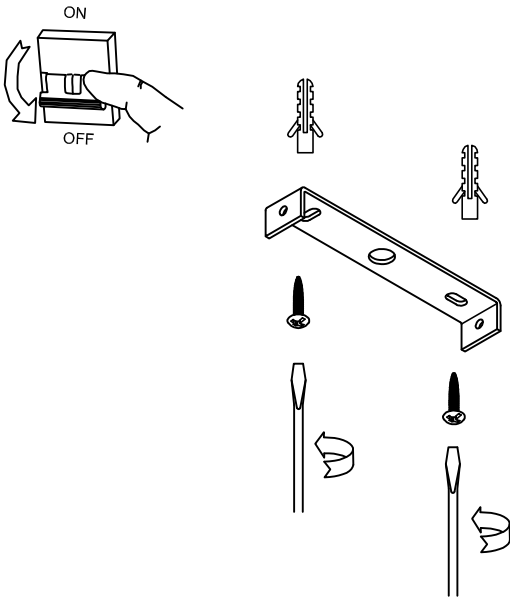

The photograph may not match the reference exactly. Please read the product description to identify the finish.

Download photometric file .ldt /.ies

TECHNICAL CHARACTERISTICS

Type:	Pendant
IP Protection degrees:	IP20
Lampholder:	4 x E27
Power (W):	E27 MAX 60W
Total power consumption (W):	240
Voltage / Frequency:	220-240V/50-60Hz
Units per box:	1
Net Weight (Kg):	1.99
EAN:	8435111064870

MATERIALS / FINISHES

Structure material: Steel

Diffuser material: Fabric shade

Structure finish: Chrome

Diffuser finish: Brown

1

2

3