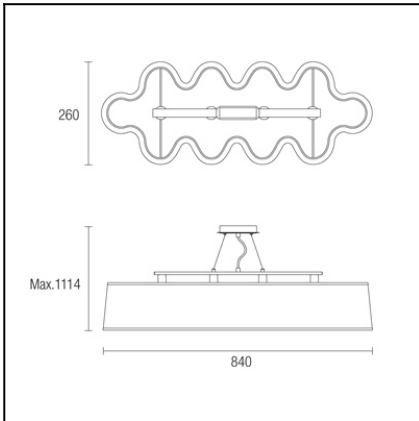

The photograph may not match the reference exactly. Please read the product description to identify the finish.

Download photometric file .ldt /.ies

TECHNICAL CHARACTERISTICS

Type:	Pendant
IP Protection degrees:	IP20
Lampholder:	4 x E27
Power (W):	E27 MAX 60W
Total power consumption (W):	240
Voltage / Frequency:	220-240V/50-60Hz
Units per box:	1
Net Weight (Kg):	1.99
EAN:	8435111064870