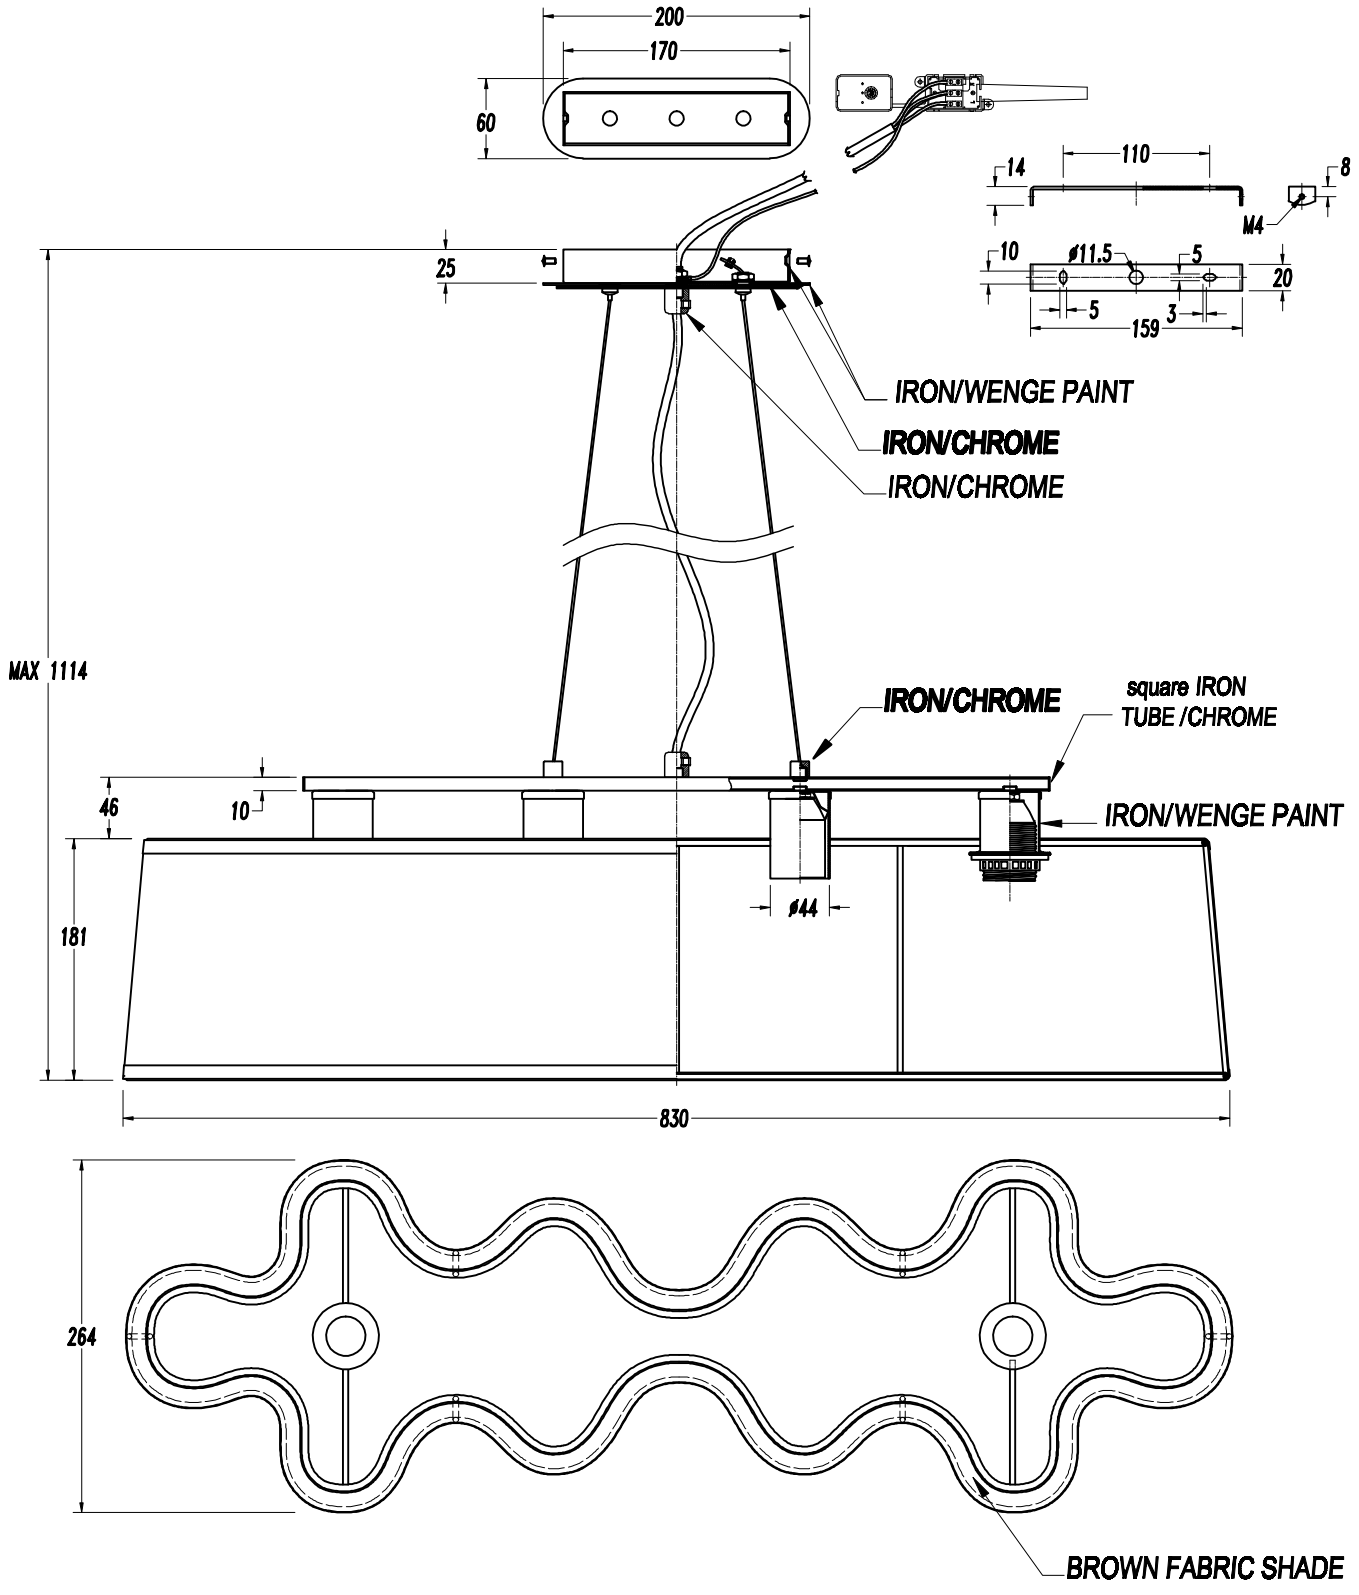

The photograph may not match the reference exactly. Please read the product description to identify the finish.

Download photometric file .ldt /.ies

TECHNICAL CHARACTERISTICS

Type:	Pendant
IP Protection degrees:	IP20
Lampholder:	4 x E27
Power (W):	E27 MAX 60W
Total power consumption (W):	240
Voltage / Frequency:	220-240V/50-60Hz
Units per box:	1
Net Weight (Kg):	1.99
EAN:	8435111064870

MATERIALS / FINISHES

Structure material: Steel

Diffuser material: Fabric shade

Structure finish: Chrome

Diffuser finish: Brown

1

2

3

4

5