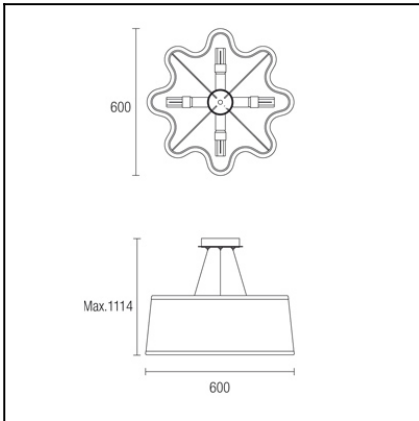

The photograph may not match the reference exactly. Please read the product description to identify the finish.

Download photometric file .ldt /.ies

**TECHNICAL CHARACTERISTICS**

Type:	Pendant
IP Protection degrees:	IP20
Lampholder:	4 x E27
Power (W):	E27 MAX 60W
Total power consumption (W):	240
Voltage / Frequency:	220-240V/50-60Hz
Units per box:	1
Net Weight (Kg):	2.3
EAN:	8435111064887