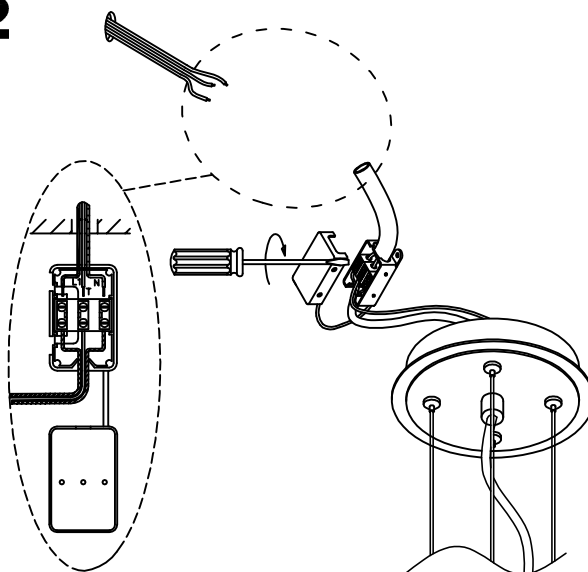

The photograph may not match the reference exactly. Please read the product description to identify the finish.

Download photometric file .ldt /.ies

**TECHNICAL CHARACTERISTICS**

Type:	Pendant
IP Protection degrees:	IP20
Lampholder:	4 x E27
Power (W):	E27 MAX 60W
Total power consumption (W):	240
Voltage / Frequency:	220-240V/50-60Hz
Units per box:	1
Net Weight (Kg):	2.3
EAN:	8435111064887

**MATERIALS / FINISHES**

<b>Structure material:</b>	Steel	<b>Diffuser material:</b>	Fabric shade
<b>Structure finish:</b>	Chrome	<b>Diffuser finish:</b>	Brown

**1**

**2**

**3**

**4**

**5**