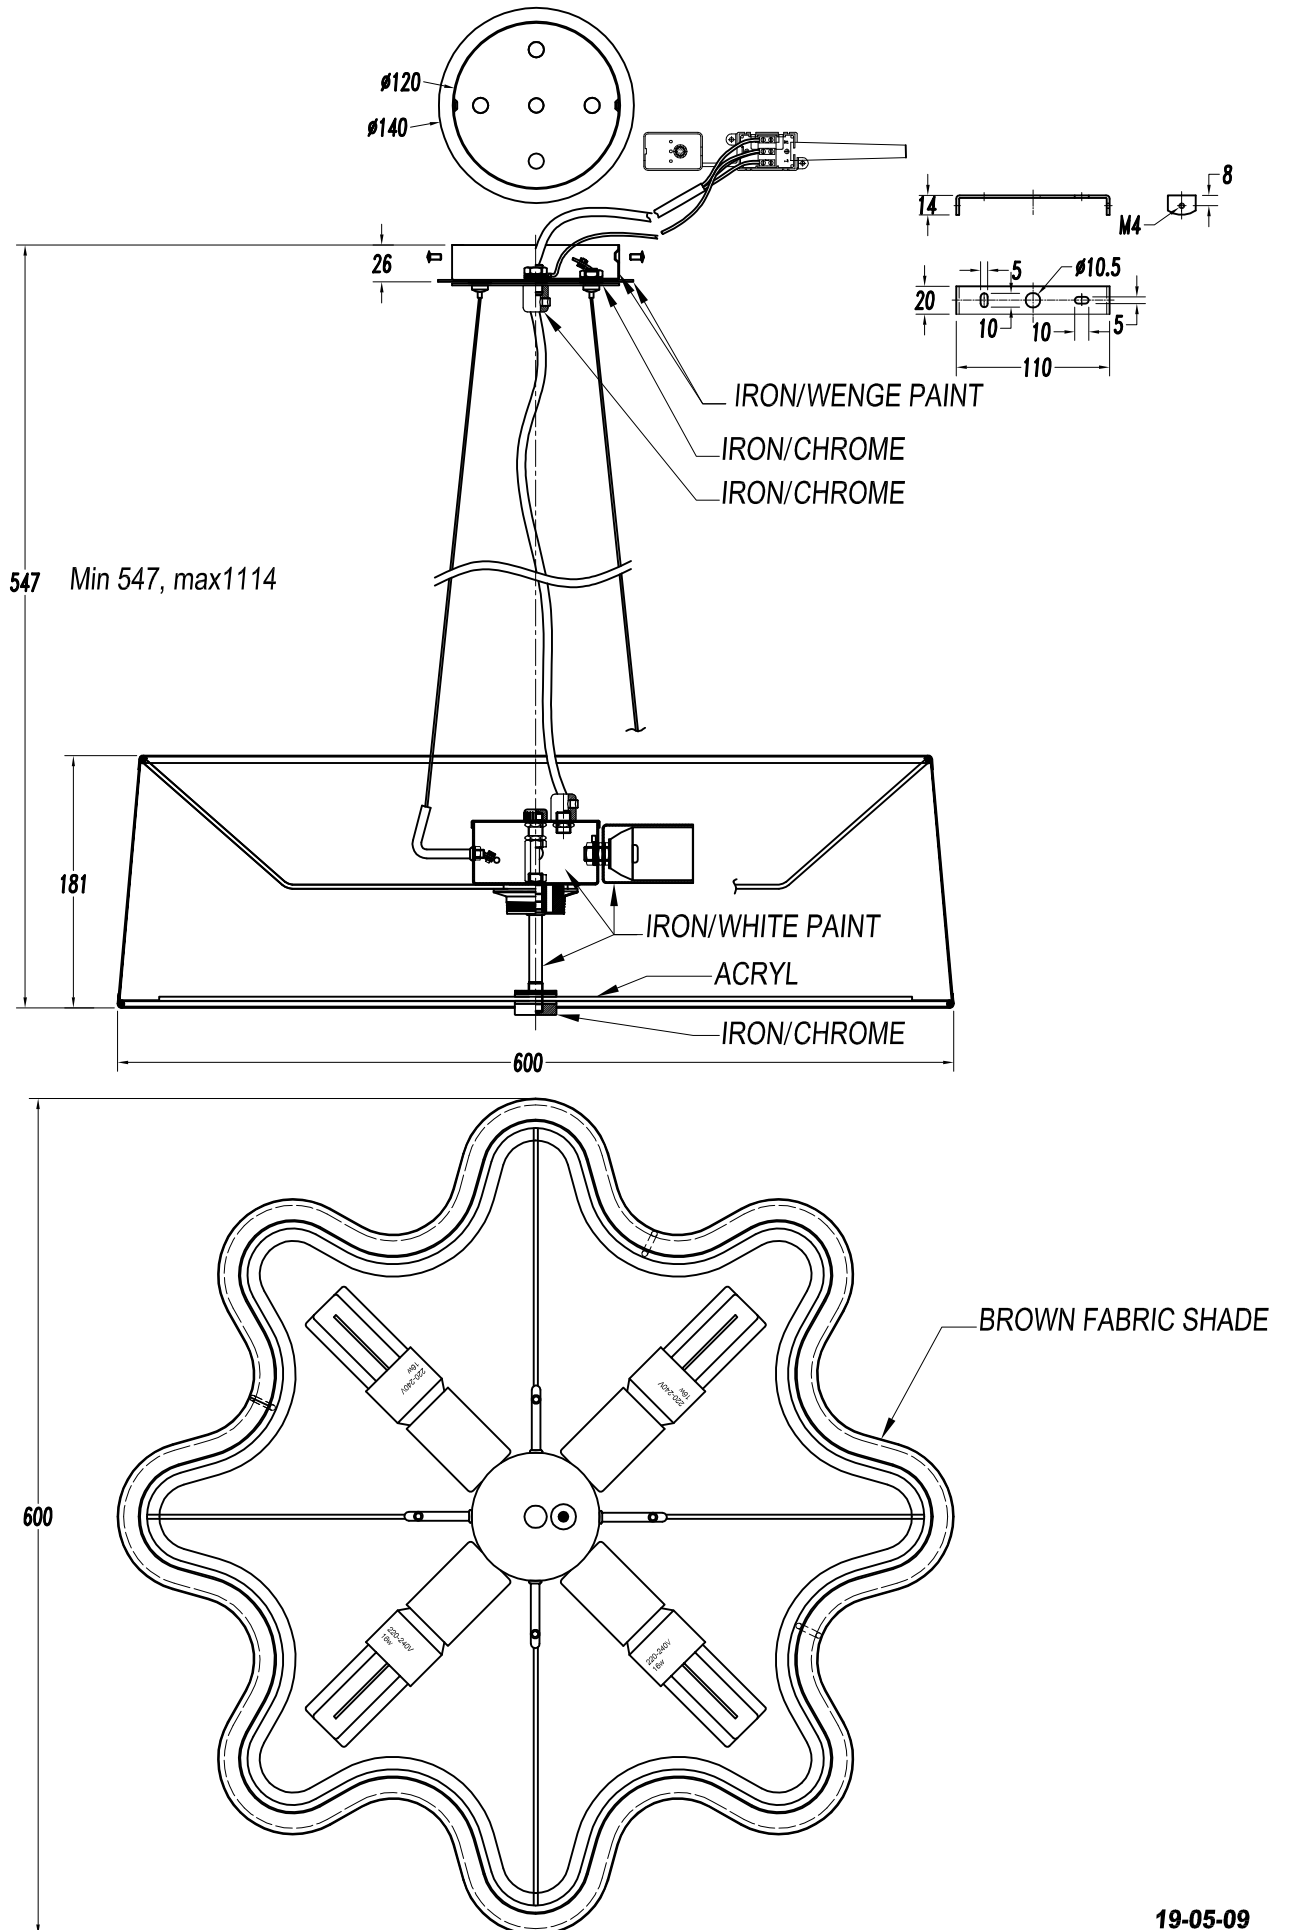

The photograph may not match the reference exactly. Please read the product description to identify the finish.

Download photometric file .ldt /.ies

**TECHNICAL CHARACTERISTICS**

Type:	Pendant
IP Protection degrees:	IP20
Lampholder:	4 x E27
Power (W):	E27 MAX 60W
Total power consumption (W):	240
Voltage / Frequency:	220-240V/50-60Hz
Units per box:	1
Net Weight (Kg):	2.3
EAN:	8435111064887

**MATERIALS / FINISHES**

<b>Structure material:</b>	Steel	<b>Diffuser material:</b>	Fabric shade
<b>Structure finish:</b>	Chrome	<b>Diffuser finish:</b>	Brown

**1**

**2**

**3**

**4**

**5**