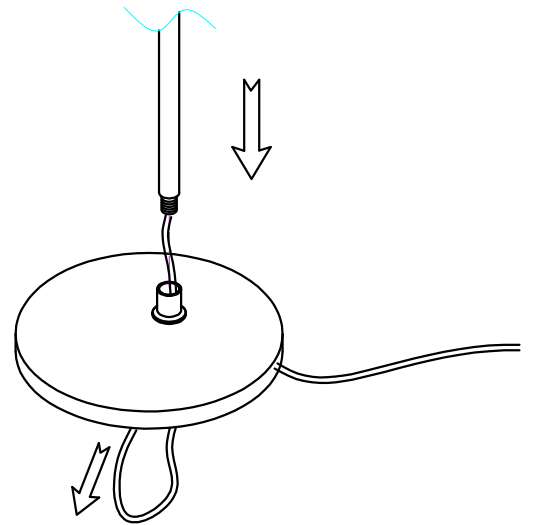

The photograph may not match the reference exactly. Please read the product description to identify the finish.

[Download photometric file .ldt / .ies](#)

TECHNICAL CHARACTERISTICS

Type:	Floor lamp
IP Protection degrees:	IP20
Lampholder:	1 x R7s. Warm white (<3700 K)
Power (W):	R7s MAX 300W
Bulb included:	1 x R7s 230. Warm white (<3700 K)
Voltage / Frequency:	220-240V/50-60Hz
Units per box:	1
Net Weight (Kg):	5.38
EAN:	8435071402750

MATERIALS / FINISHES

Structure material: Steel

Structure finish: Satin nickel

1

2

3

4

5