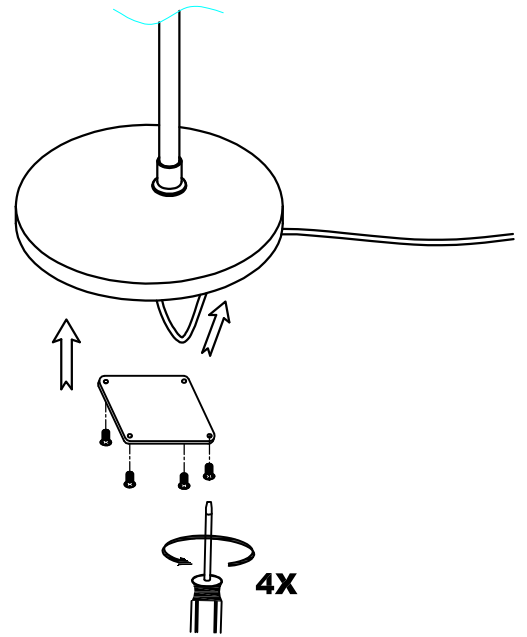

The photograph may not match the reference exactly. Please read the product description to identify the finish.

[Download photometric file .ldt / .ies](#)

TECHNICAL CHARACTERISTICS

Type:	Floor lamp
IP Protection degrees:	IP20
Lampholder:	1 x R7s. Warm white (<3700 K)
Power (W):	R7s MAX 300W
Bulb included:	1 x R7s 230. Warm white (<3700 K)
Voltage / Frequency:	220-240V/50-60Hz
Units per box:	1
Net Weight (Kg):	5.38
EAN:	8435071402750

MATERIALS / FINISHES

Structure material: Steel

Structure finish: Satin nickel

1

2

3

4

5