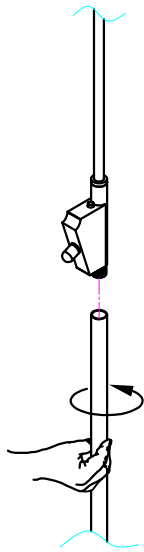

The photograph may not match the reference exactly. Please read the product description to identify the finish.

[Download photometric file .ldt / .ies](#)

TECHNICAL CHARACTERISTICS

Type:	Floor lamp
IP Protection degrees:	IP20
Lampholder:	1 x R7s. Warm white (<3700 K)
Power (W):	R7s MAX 300W
Bulb included:	1 x R7s 230. Warm white (<3700 K)
Voltage / Frequency:	220-240V/50-60Hz
Units per box:	1
Net Weight (Kg):	5.38
EAN:	8435071402750

MATERIALS / FINISHES

Structure material: Steel

Structure finish: Satin nickel

1

2

3

4

5