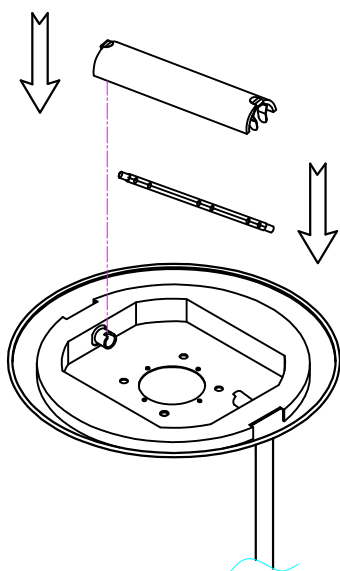

The photograph may not match the reference exactly. Please read the product description to identify the finish.

[Download photometric file .ldt / .ies](#)

TECHNICAL CHARACTERISTICS

Type:	Floor lamp
IP Protection degrees:	IP20
Lampholder:	1 x R7s. Warm white (<3700 K)
Power (W):	R7s MAX 300W
Bulb included:	1 x R7s 230. Warm white (<3700 K)
Voltage / Frequency:	220-240V/50-60Hz
Units per box:	1
Net Weight (Kg):	5.38
EAN:	8435071402750

MATERIALS / FINISHES

Structure material: Steel

Structure finish: Satin nickel

1

2

3

4

5