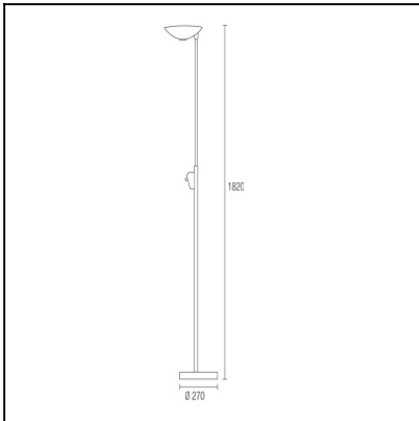

The photograph may not match the reference exactly. Please read the product description to identify the finish.

[Download photometric file .ldt / .ies](#)

TECHNICAL CHARACTERISTICS

Type:	Floor lamp
IP Protection degrees:	IP20
Lampholder:	1 x R7s. Warm white (<3700 K)
Power (W):	R7s MAX 300W
Bulb included:	1 x R7s 230. Warm white (<3700 K)
Voltage / Frequency:	220-240V/50-60Hz
Units per box:	1
Net Weight (Kg):	5.38
EAN:	8435071402750

MATERIALS / FINISHES

Structure material: Steel

Structure finish: Satin nickel

1

2

3

4

5