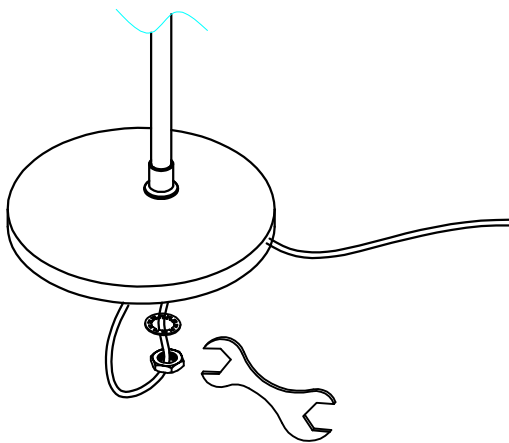

The photograph may not match the reference exactly. Please read the product description to identify the finish.

[Download photometric file .ldt / .ies](#)

TECHNICAL CHARACTERISTICS

Type:	Floor lamp
IP Protection degrees:	IP20
Lampholder:	1 x R7s. Warm white (<3700 K)
Power (W):	R7s MAX 300W
Bulb included:	1 x R7s 230. Warm white (<3700 K)
Voltage / Frequency:	220-240V/50-60Hz
Units per box:	1
Net Weight (Kg):	5.38
EAN:	8435071402750

MATERIALS / FINISHES

Structure material: Steel

Structure finish: Satin nickel

1

2

3

4

5