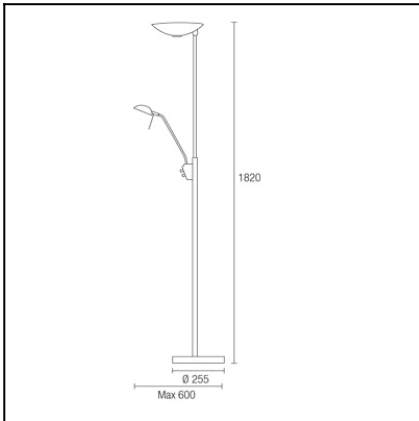

The photograph may not match the reference exactly. Please read the product description to identify the finish.

[Download photometric file .ldt /.ies](#)

## TECHNICAL CHARACTERISTICS

Type:	Floor lamp
IP Protection degrees:	IP20
Lampholder:	1 x R7s 1 x GY6.35
Power (W):	R7s MAX 300W GY6.35 MAX 50W
Bulb included:	1 x R7s 230w. Warm white (<3700 K) 1 x GY6.35 50w. Warm white (<3700 K)
Voltage / Frequency:	220-240V/50-60Hz
Units per box:	1
Net Weight (Kg):	5.2
EAN:	8435071402767