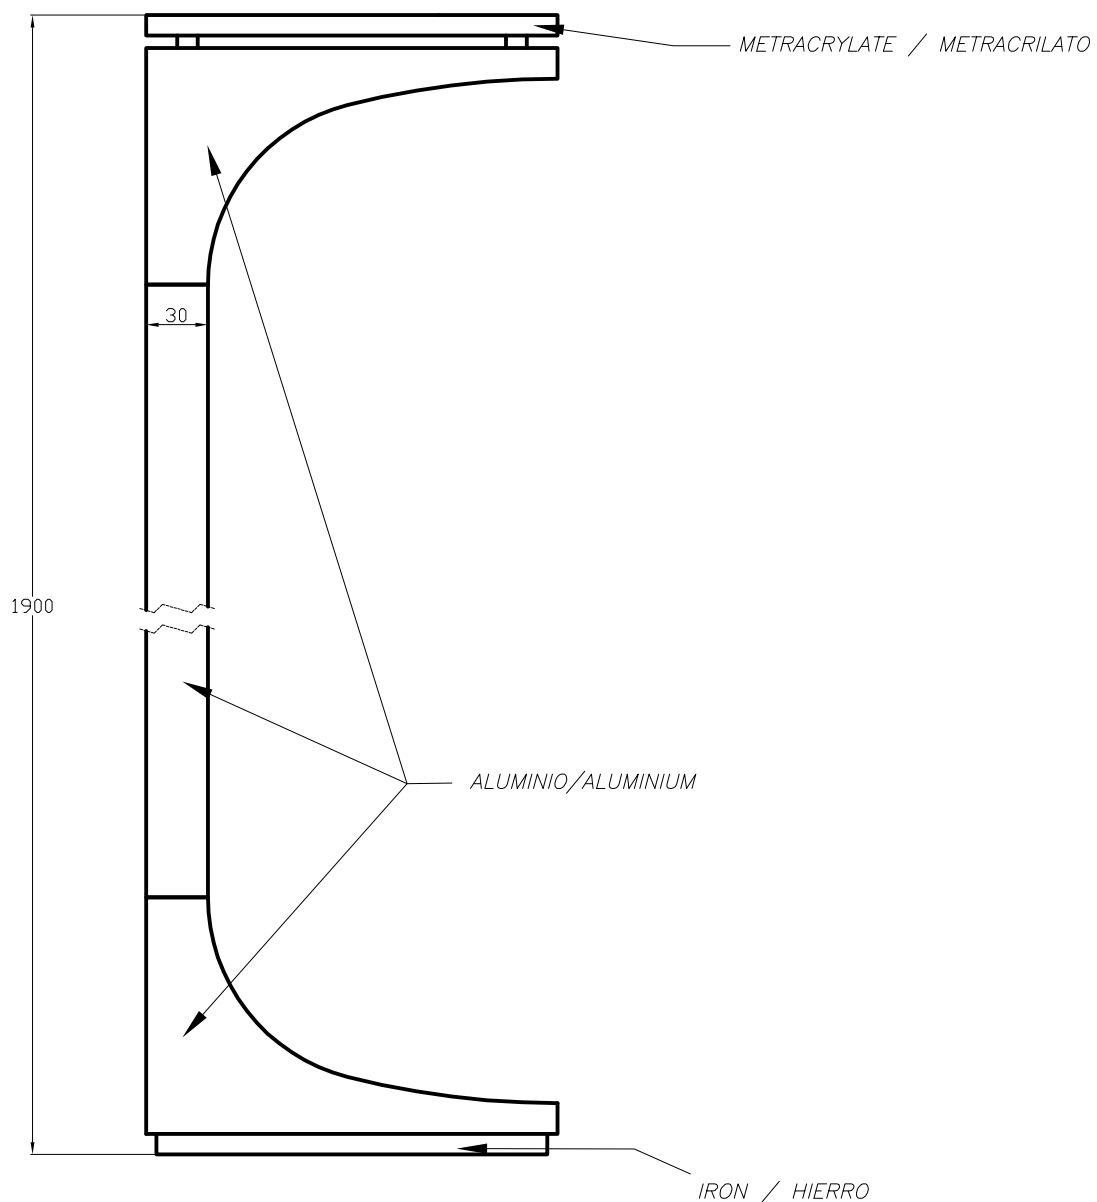

Design by Estudi Ribaudí

The photograph may not match the reference exactly. Please read the product description to identify the finish.

TECHNICAL CHARACTERISTICS

Type:	Floor lamp
IP Protection degrees:	IP20
Lampholder:	1 x R7s
Power (W):	R7s MAX 300W
Bulb included:	1 x R7s 230W
Voltage / Frequency:	220-240V/50-60Hz
Units per box:	1
Net Weight (Kg):	8.45
EAN:	8435111048764

MATERIALS / FINISHES

Structure material: Aluminium
Structure finish: Black lacquered

Diffuser material: Methacrylate
Diffuser finish: Tinted

Download photometric file .ldt / .ies

1

2

3