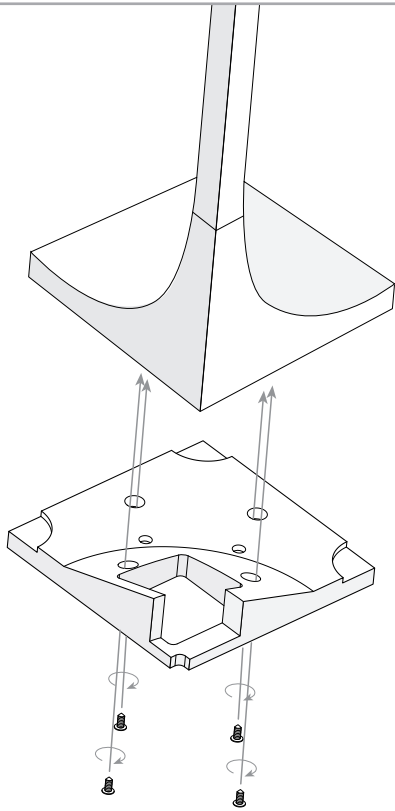

Design by Estudi Ribaudí

The photograph may not match the reference exactly. Please read the product description to identify the finish.

TECHNICAL CHARACTERISTICS

Type:	Floor lamp
IP Protection degrees:	IP20
Lampholder:	1 x R7s
Power (W):	R7s MAX 300W
Bulb included:	1 x R7s 230W
Voltage / Frequency:	220-240V/50-60Hz
Units per box:	1
Net Weight (Kg):	8.45
EAN:	8435111048764

MATERIALS / FINISHES

Structure material: Aluminium
Structure finish: Black lacquered

Diffuser material: Methacrylate
Diffuser finish: Tinted

Download photometric file .ldt / .ies

1

2

3