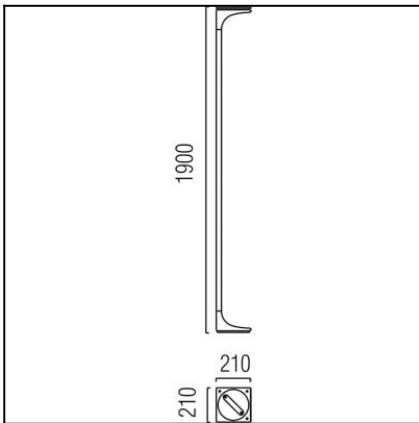

Design by Estudi Ribaudí

The photograph may not match the reference exactly. Please read the product description to identify the finish.

TECHNICAL CHARACTERISTICS

Type:	Floor lamp
IP Protection degrees:	IP20
Lampholder:	1 x R7s
Power (W):	R7s MAX 300W
Bulb included:	1 x R7s 230W
Voltage / Frequency:	220-240V/50-60Hz
Units per box:	1
Net Weight (Kg):	8.45
EAN:	8435111048764

MATERIALS / FINISHES

Structure material: Aluminium
Structure finish: Black lacquered

Diffuser material: Methacrylate
Diffuser finish: Tinted

Download photometric file .ldt / .ies

1

2

3