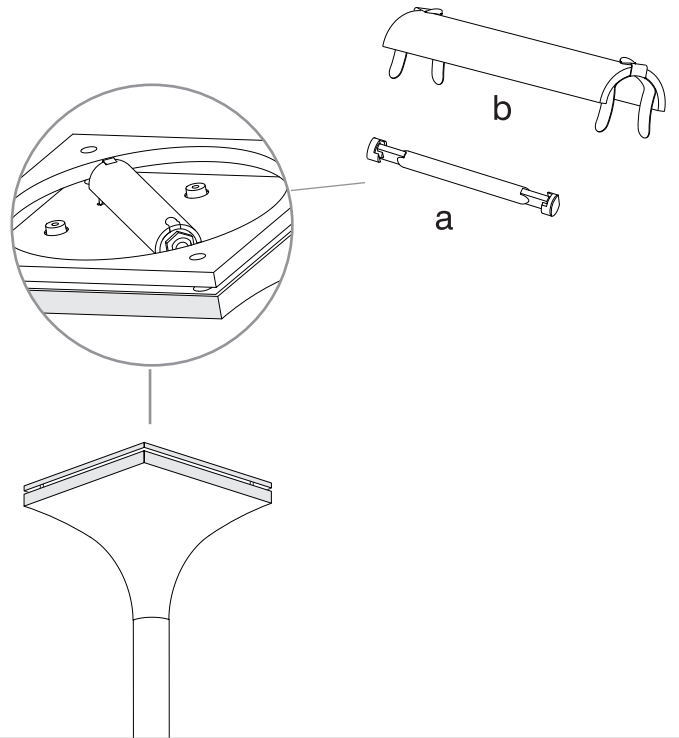

Design by Estudi Ribaudí

The photograph may not match the reference exactly. Please read the product description to identify the finish.

TECHNICAL CHARACTERISTICS

Type:	Floor lamp
IP Protection degrees:	IP20
Lampholder:	1 x R7s
Power (W):	R7s MAX 300W
Bulb included:	1 x R7s 230W
Voltage / Frequency:	220-240V/50-60Hz
Warranty (Years):	2
Units per box:	1
Net Weight (Kg):	8.45
EAN:	8435111048535,00

MATERIALS / FINISHES
Structure material: Aluminium

Diffuser material: Methacrylate

Structure finish: White lacquered

Diffuser finish: Tinted

[Download photometric file .ldt / .ies](#)

1

2

3