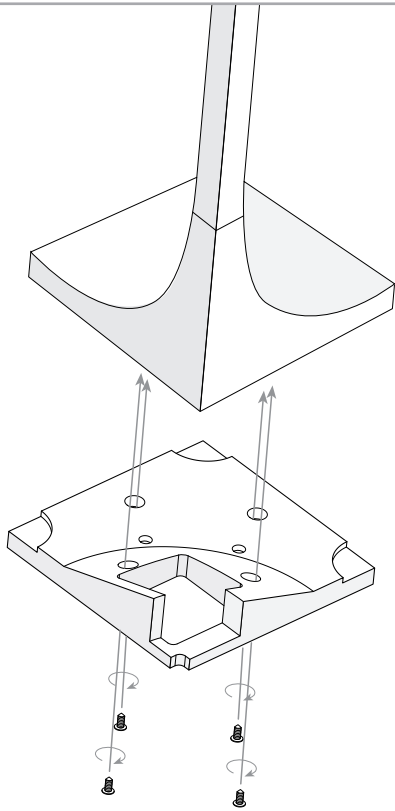

Design by Estudi Ribaudí

The photograph may not match the reference exactly. Please read the product description to identify the finish.

TECHNICAL CHARACTERISTICS

Type:	Floor lamp
IP Protection degrees:	IP20
Lampholder:	1 x R7s
Power (W):	R7s MAX 300W
Bulb included:	1 x R7s 230W
Voltage / Frequency:	220-240V/50-60Hz
Warranty (Years):	2
Units per box:	1
Net Weight (Kg):	8.45
EAN:	8435111048535,00

MATERIALS / FINISHES
Structure material: Aluminium

Diffuser material: Methacrylate

Structure finish: White lacquered

Diffuser finish: Tinted

[Download photometric file .ldt / .ies](#)

1

2

3