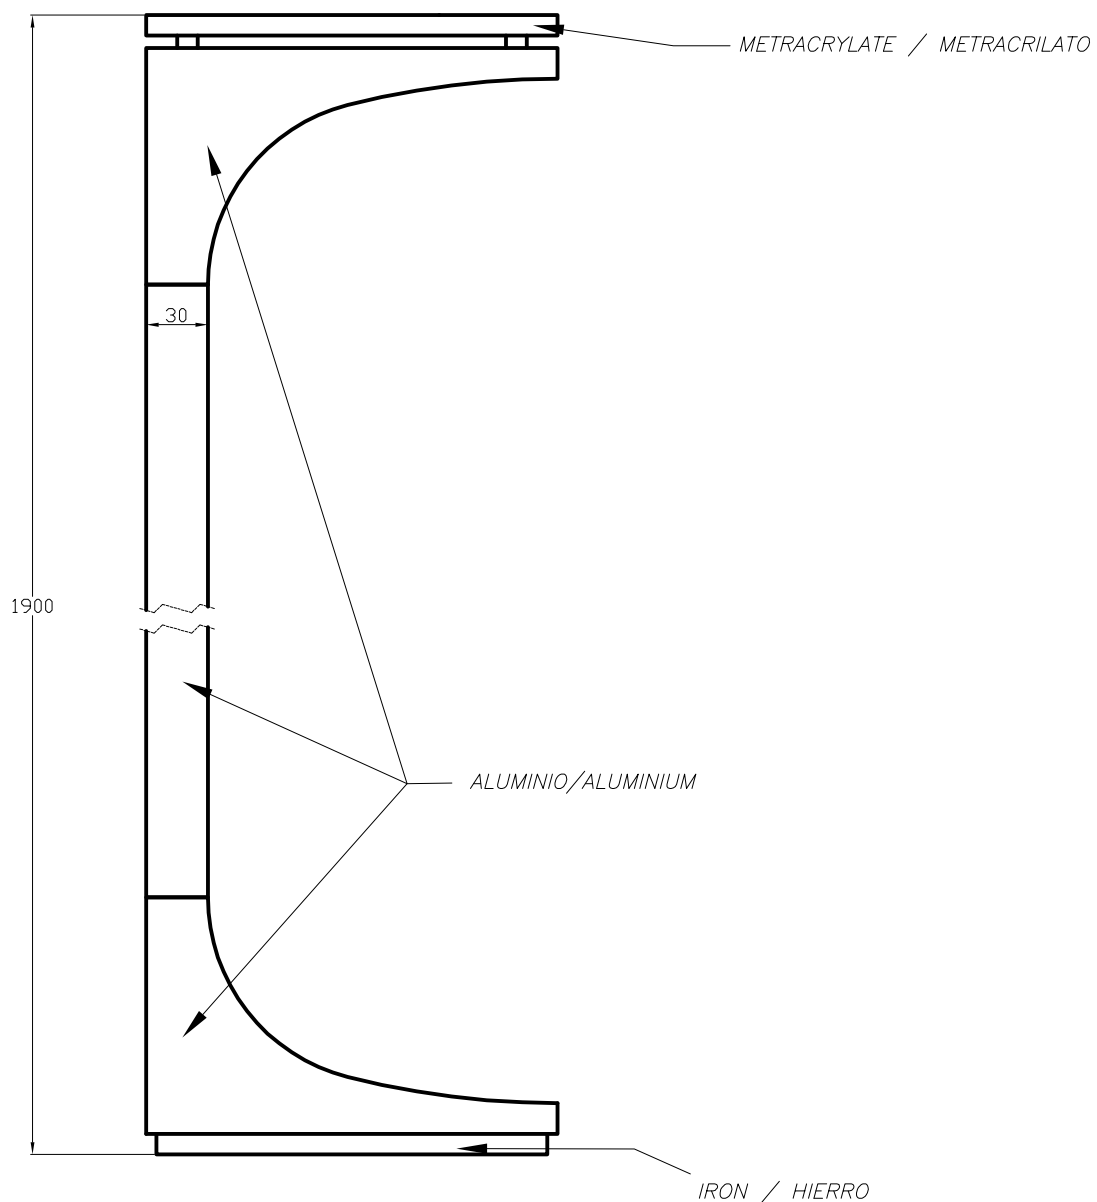

Design by Estudi Ribaudí

The photograph may not match the reference exactly. Please read the product description to identify the finish.

TECHNICAL CHARACTERISTICS

Type:	Floor lamp
IP Protection degrees:	IP20
Lampholder:	1 x R7s
Power (W):	R7s MAX 300W
Bulb included:	1 x R7s 230W
Voltage / Frequency:	220-240V/50-60Hz
Warranty (Years):	2
Units per box:	1
Net Weight (Kg):	8.45
EAN:	8435111048535,00

MATERIALS / FINISHES
Structure material: Aluminium

Diffuser material: Methacrylate

Structure finish: White lacquered

Diffuser finish: Tinted

[Download photometric file .ldt / .ies](#)

1

2

3