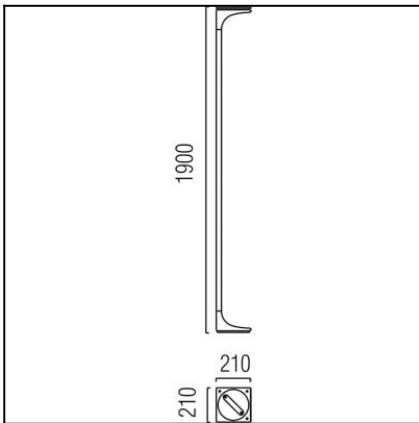

Design by Estudi Ribaudí

The photograph may not match the reference exactly. Please read the product description to identify the finish.

TECHNICAL CHARACTERISTICS

Type:	Floor lamp
IP Protection degrees:	IP20
Lampholder:	1 x R7s
Power (W):	R7s MAX 300W
Bulb included:	1 x R7s 230W
Voltage / Frequency:	220-240V/50-60Hz
Warranty (Years):	2
Units per box:	1
Net Weight (Kg):	8.45
EAN:	8435111048535,00

MATERIALS / FINISHES
Structure material: Aluminium

Diffuser material: Methacrylate

Structure finish: White lacquered

Diffuser finish: Tinted

[Download photometric file .ldt / .ies](#)

1

2

3