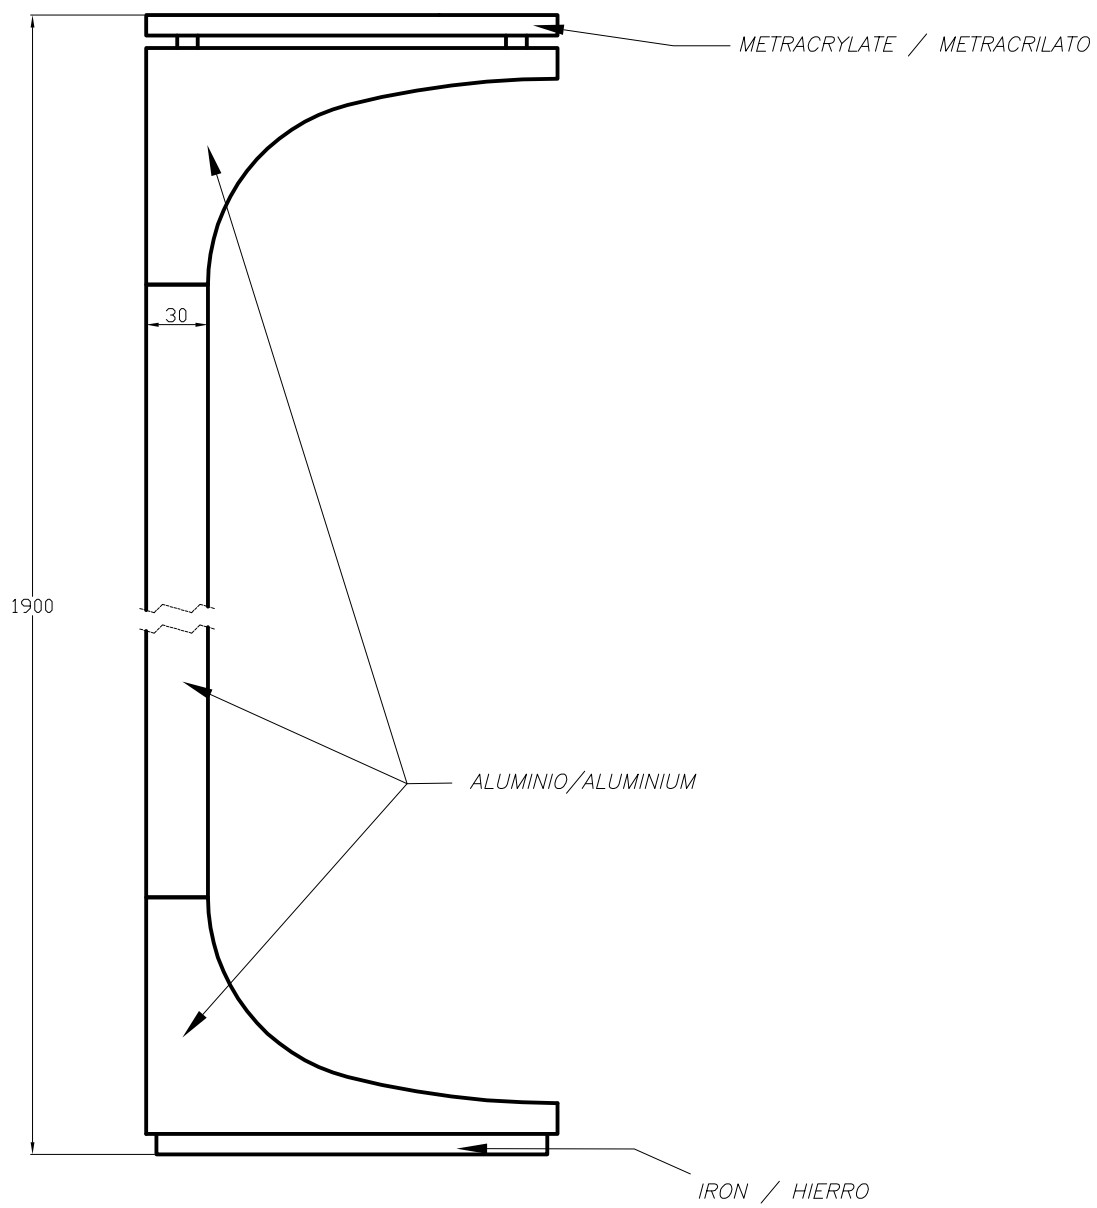

Design by Estudi Ribaudí

The photograph may not match the reference exactly. Please read the product description to identify the finish.

TECHNICAL CHARACTERISTICS

Type:	Floor lamp
IP Protection degrees:	IP20
Lampholder:	1 x R7s
Power (W):	R7s MAX 300W
Bulb included:	1 x R7s 230W
Voltage / Frequency:	220-240V/50-60Hz
Warranty (Years):	2
Units per box:	1
Net Weight (Kg):	8.45
EAN:	8435111048542,00

MATERIALS / FINISHES
Structure material: Aluminium

Diffuser material: Methacrylate

Structure finish: Ecobright

Diffuser finish: Tinted

[Download photometric file .ldt / .ies](#)

1

2

3