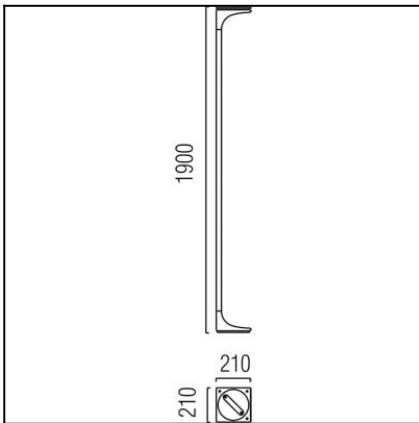

Design by Estudi Ribaudí

The photograph may not match the reference exactly. Please read the product description to identify the finish.

TECHNICAL CHARACTERISTICS

Type:	Floor lamp
IP Protection degrees:	IP20
Lampholder:	1 x R7s
Power (W):	R7s MAX 300W
Bulb included:	1 x R7s 230W
Voltage / Frequency:	220-240V/50-60Hz
Warranty (Years):	2
Units per box:	1
Net Weight (Kg):	8.45
EAN:	8435111048542,00