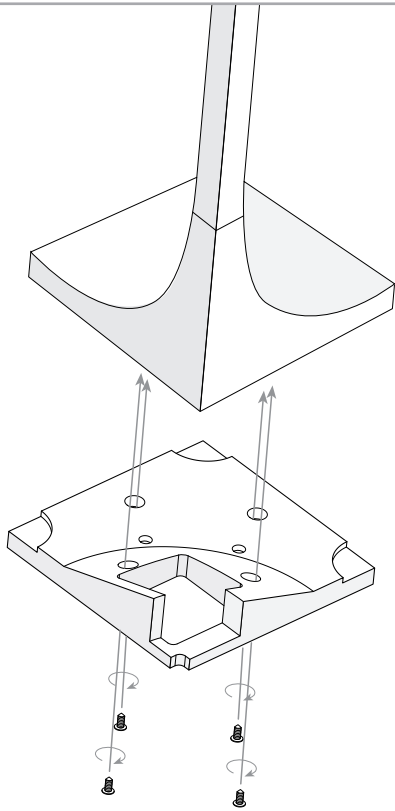

Design by Estudi Ribaudí

The photograph may not match the reference exactly. Please read the product description to identify the finish.

TECHNICAL CHARACTERISTICS

Type:	Floor lamp
IP Protection degrees:	IP20
Lampholder:	1 x R7s
Power (W):	R7s MAX 300W
Bulb included:	1 x R7s 230W
Voltage / Frequency:	220-240V/50-60Hz
Warranty (Years):	2
Units per box:	1
Net Weight (Kg):	8.45
EAN:	8435111048542,00

MATERIALS / FINISHES
Structure material: Aluminium

Diffuser material: Methacrylate

Structure finish: Ecobright

Diffuser finish: Tinted

[Download photometric file .ldt / .ies](#)

1

2

3