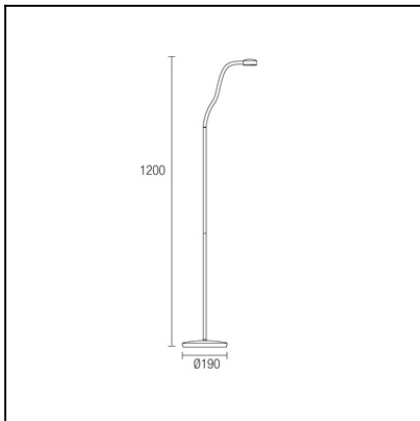

**Design by Francesc Vilaró**

The photograph may not match the reference exactly. Please read the product description to identify the finish.

**TECHNICAL CHARACTERISTICS**

Type:	Floor lamp
IP Protection degrees:	IP20
Bulb:	1 x LED Cree. Warm White - 3000K
Power (W):	MAX 3
Voltage / Frequency:	100-240V/50-60Hz
Possibilitat extensió garantia:	Sí, 5 anys
Units per box:	2
Net Weight (Kg):	3.25
EAN:	8435111083512

**MATERIALS / FINISHES**

<b>Structure material:</b> Steel Aluminium	<b>Diffuser material:</b> Acrylic
<b>Structure finish:</b> Textured grey Black	<b>Diffuser finish:</b> Transparent

**GEAR**

Multi-voltage electronic gear included (110-240 V / 50-60 Hz)