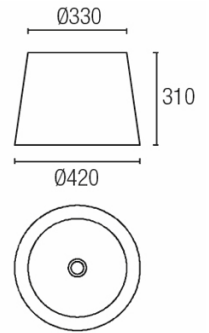

Structure material: Steel
Structure finish: White

Diffuser material: Fabric shade
Diffuser finish: White

IP20

Structure material: Steel
Structure finish: White

Diffuser material: Fabric shade
Diffuser finish: Sandblasted

IP20

Structure material: Steel
Structure finish: White

Diffuser material: Fabric shade
Diffuser finish: Brown

IP20

Structure material: Steel
Structure finish: White

Diffuser material: Fabric shade
Diffuser finish: White

IP20