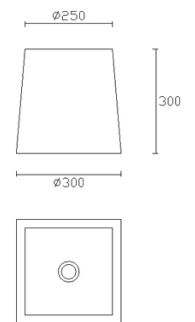

Structure material: Steel
Structure finish: White

Diffuser material: Fabric shade
Diffuser finish: White

IP20

Structure material: Steel
Structure finish: White

Diffuser material: Fabric shade
Diffuser finish: Sandblasted

IP20

Structure material: Steel
Structure finish: White

Diffuser material: Fabric shade
Diffuser finish: Brown

IP20

Structure material: Steel
Structure finish: White

Diffuser material: Fabric shade
Diffuser finish: White

IP20