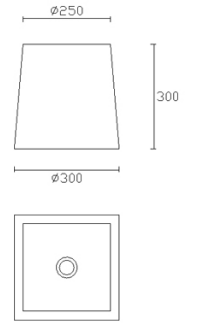

IP20

**PAN-181-14**

**Structure material:** Steel  
**Structure finish:** White  
  
**Diffuser material:** Fabric shade  
**Diffuser finish:** White

IP20

**PAN-181-BY**

**Structure material:** Steel  
**Structure finish:** White  
  
**Diffuser material:** Fabric shade  
**Diffuser finish:** Sandblasted