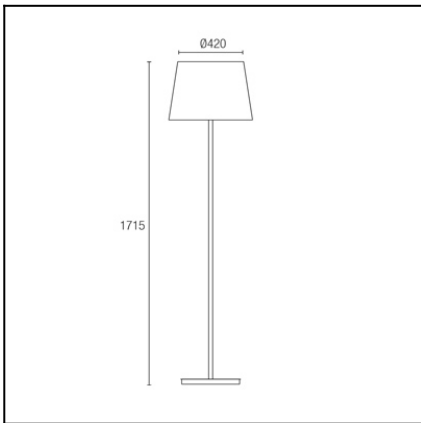

### TECHNICAL CHARACTERISTICS

Type:	Floor lamp
IP Protection degrees:	IP20
Lampholder:	1 x E27 1 x E27
Power (W):	E27 100w E27 30w
Total power consumption (W):	100
Voltage / Frequency:	220-240V/50-60Hz
Warranty (Years):	2
Units per box:	8
Net Weight (Kg):	5.355
EAN:	8435111086551,00