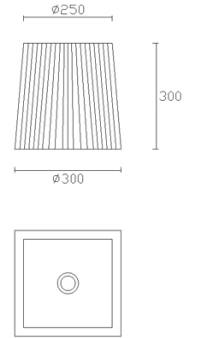

PAN-181-BY

Structure material: Steel
Structure finish: White

Diffuser material: Fabric shade
Diffuser finish: Sandblasted

IP20

PAN-189-20

Structure material: Steel
Structure finish: White

Diffuser material: Fabric shade
Diffuser finish: Beige

IP20