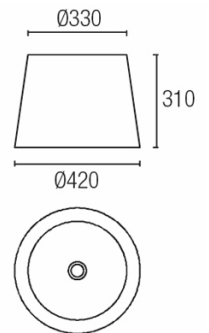

Structure material: Steel
Structure finish: White

Diffuser material: Fabric shade
Diffuser finish: White

IP20

Structure material: Steel
Structure finish: White

Diffuser material: Fabric shade
Diffuser finish: Sandblasted

IP20

Structure material: Steel
Structure finish: White

Diffuser material: Fabric shade
Diffuser finish: Brown

IP20

Structure material: Steel
Structure finish: White

Diffuser material: Fabric shade
Diffuser finish: White

IP20