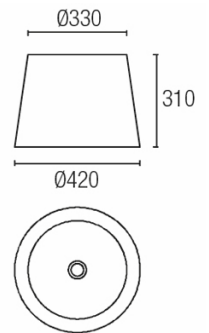

Structure material: Steel
Structure finish: White

Diffuser material: Fabric shade
Diffuser finish: White

IP20

Structure material: Steel
Structure finish: White

Diffuser material: Fabric shade
Diffuser finish: Sandblasted

IP20

Structure material: Steel
Structure finish: White

Diffuser material: Fabric shade
Diffuser finish: Brown

IP20

Structure material: Steel
Structure finish: White

Diffuser material: Fabric shade
Diffuser finish: White

IP20