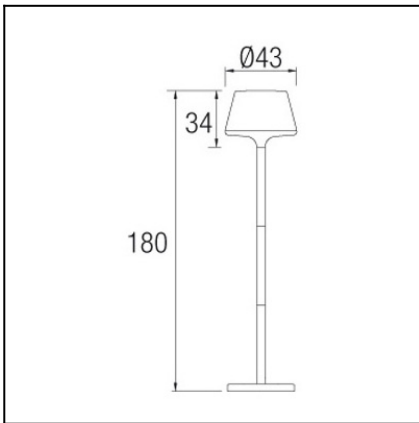

OUT 

MOONLIGHT

25-9503-14-M1

Design by Francesc Vilaró

The photograph may not match the reference exactly. Please read the product description to identify the finish.

TECHNICAL CHARACTERISTICS

Type:	Floor lamp
IP Protection degrees:	IP44
IK Protection degrees:	IK08
Lampholder:	1 x E27
Power (W):	E27 MAX 100W
Total power consumption (W):	100
Voltage / Frequency:	230V/50-60Hz
Warranty (Years):	2
Units per box:	1
Net Weight (Kg):	9.3
EAN:	8435111088302,00