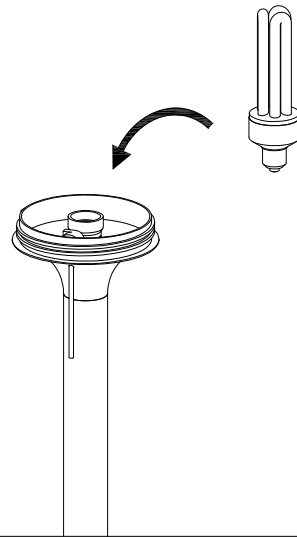

OUT 

MOONLIGHT

25-9503-14-M1

Design by Francesc Vilaró

The photograph may not match the reference exactly. Please read the product description to identify the finish.

TECHNICAL CHARACTERISTICS

Type:	Floor lamp
IP Protection degrees:	IP44
IK Protection degrees:	IK08
Lampholder:	1 x E27
Power (W):	E27 MAX 100W
Total power consumption (W):	100
Voltage / Frequency:	230V/50-60Hz
Warranty (Years):	2
Units per box:	1
Net Weight (Kg):	9.3
EAN:	8435111088302,00

MATERIALS / FINISHES

Structure material:	High purity aluminium	Diffuser material:	Polystyrene
Structure finish:	White	Diffuser finish:	Opal

Download photometric file .ldt / .ies

①

③

②

④