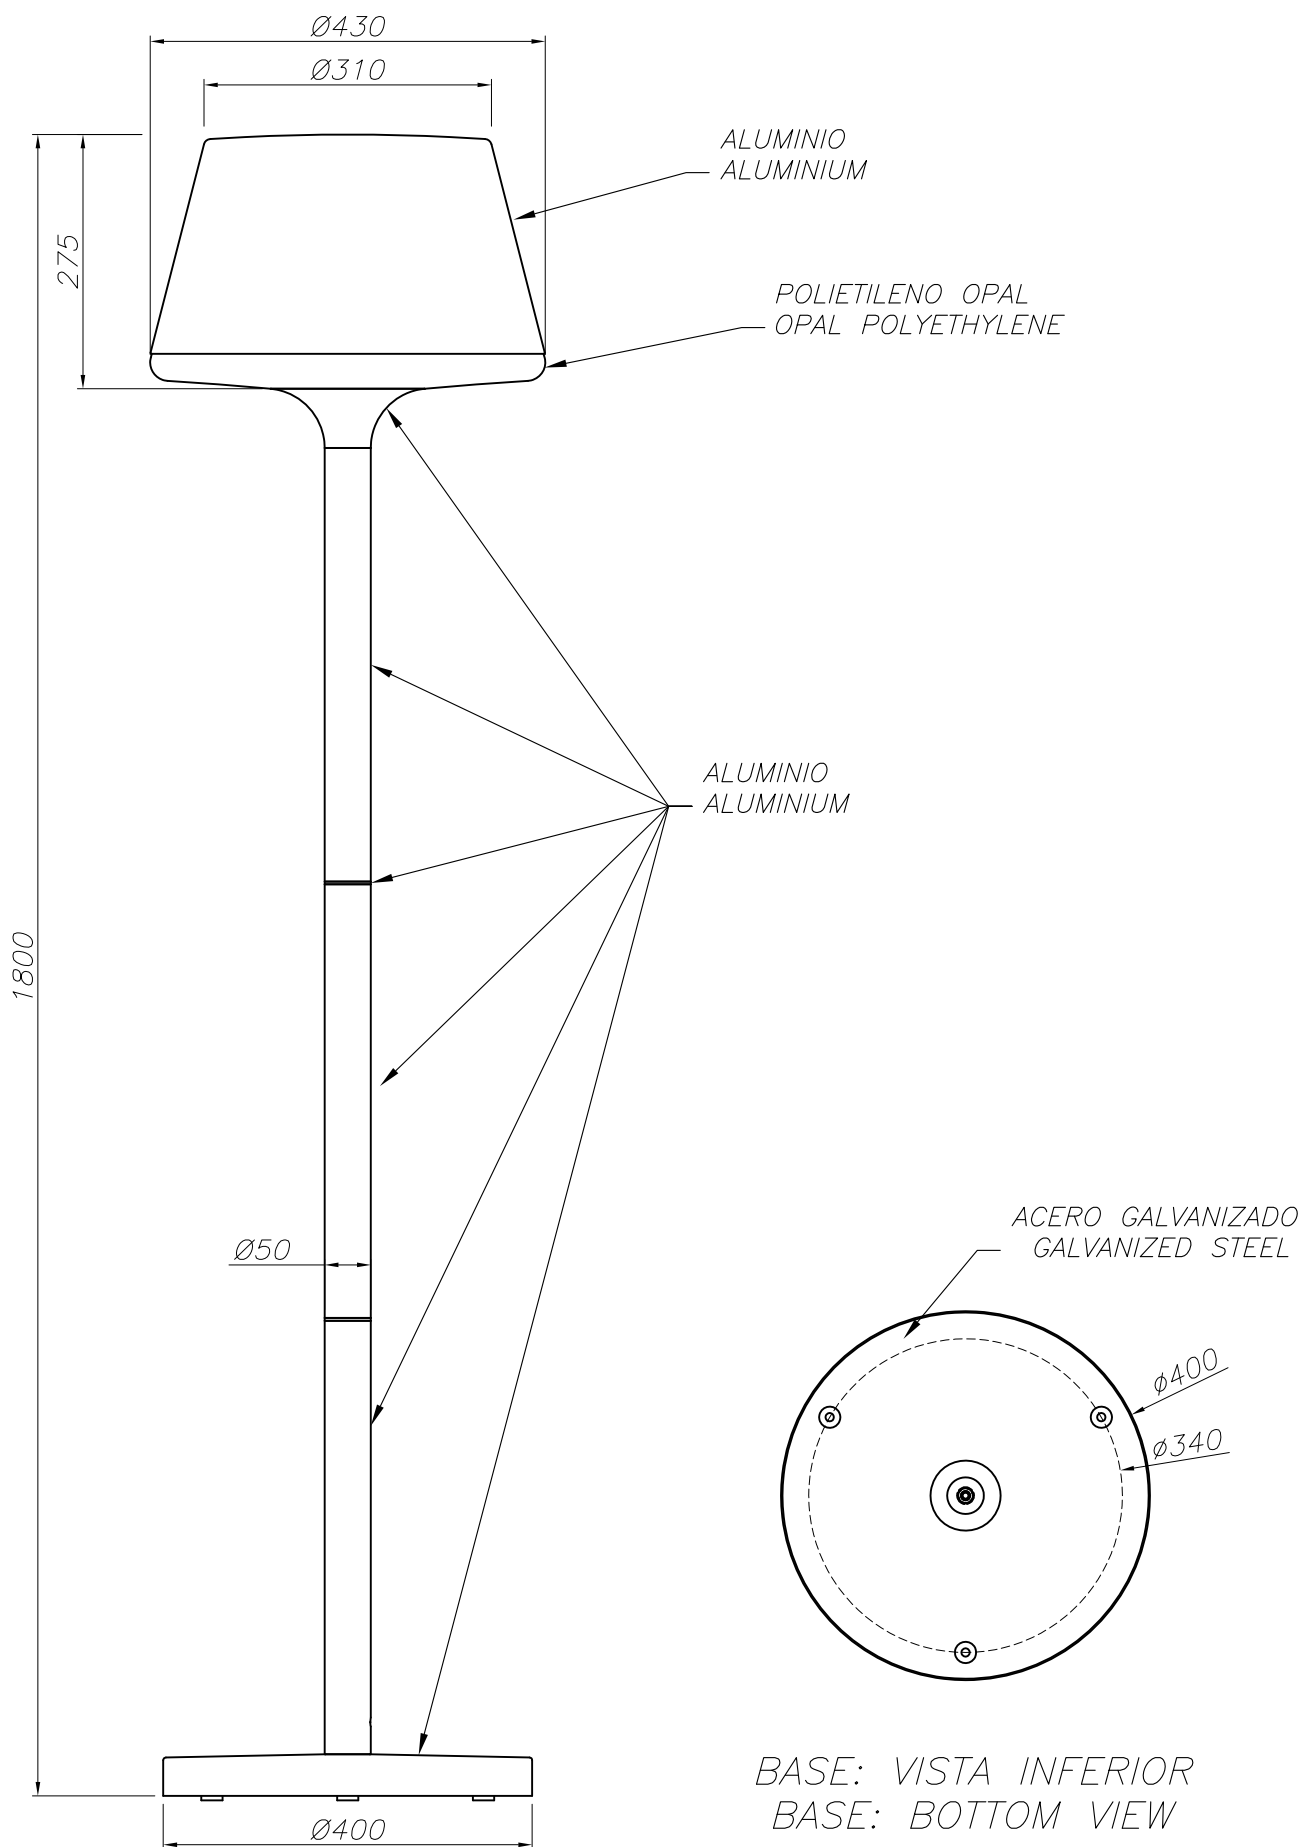

OUT 

MOONLIGHT

25-9503-14-M1

Design by Francesc Vilaró

The photograph may not match the reference exactly. Please read the product description to identify the finish.

TECHNICAL CHARACTERISTICS

Type:	Floor lamp
IP Protection degrees:	IP44
IK Protection degrees:	IK08
Lampholder:	1 x E27
Power (W):	E27 MAX 100W
Total power consumption (W):	100
Voltage / Frequency:	230V/50-60Hz
Warranty (Years):	2
Units per box:	1
Net Weight (Kg):	9.3
EAN:	8435111088302,00

MATERIALS / FINISHES

Structure material:	High purity aluminium	Diffuser material:	Polystyrene
Structure finish:	White	Diffuser finish:	Opal

Download photometric file .ldt / .ies

①

③

②

④