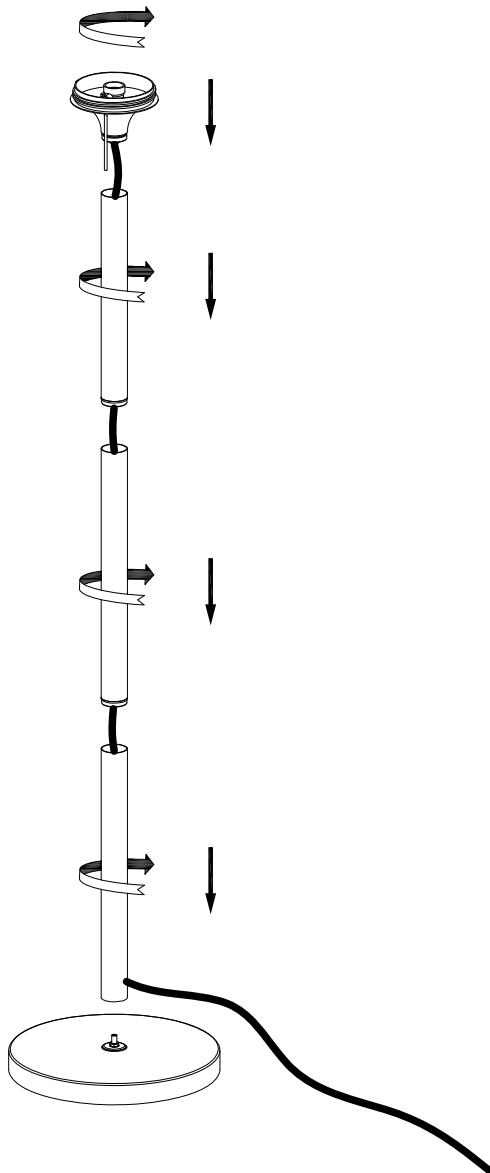

OUT 

MOONLIGHT

25-9503-14-M1

Design by Francesc Vilaró

The photograph may not match the reference exactly. Please read the product description to identify the finish.

TECHNICAL CHARACTERISTICS

Type:	Floor lamp
IP Protection degrees:	IP44
IK Protection degrees:	IK08
Lampholder:	1 x E27
Power (W):	E27 MAX 100W
Total power consumption (W):	100
Voltage / Frequency:	230V/50-60Hz
Warranty (Years):	2
Units per box:	1
Net Weight (Kg):	9.3
EAN:	8435111088302,00

MATERIALS / FINISHES

Structure material:	High purity aluminium	Diffuser material:	Polystyrene
Structure finish:	White	Diffuser finish:	Opal

Download photometric file .ldt / .ies

①

③

②

④