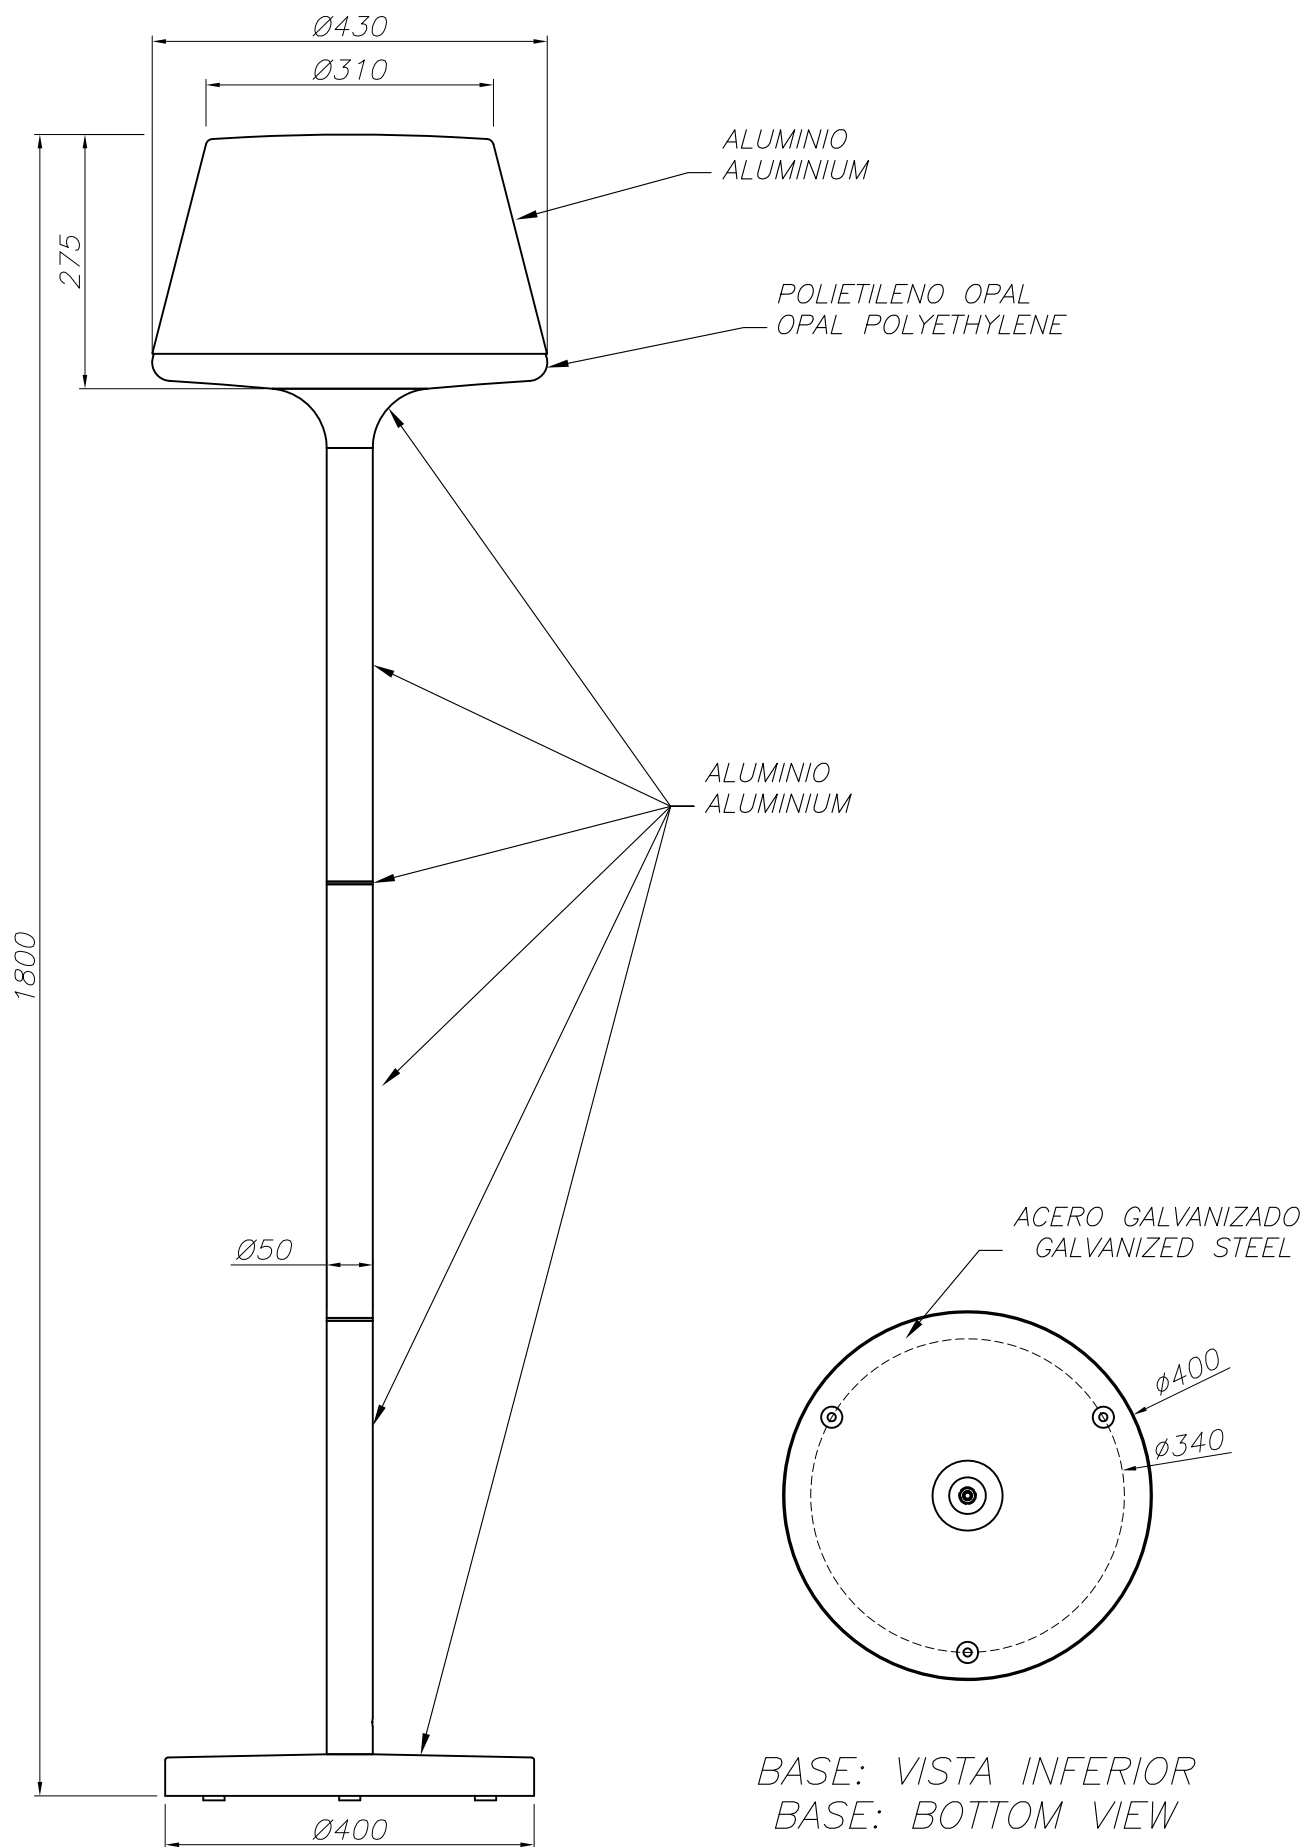

## 25-9503-Z5-M1

Design by Francesc Vilaró

The photograph may not match the reference exactly. Please read the product description to identify the finish.

### TECHNICAL CHARACTERISTICS

Type:	Floor lamp
IP Protection degrees:	IP44
IK Protection degrees:	IK08
Lampholder:	1 x E27
Power (W):	E27 MAX 100W
Total power consumption (W):	100
Voltage / Frequency:	230V/50-60Hz
Units per box:	1
Net Weight (Kg):	9.3
EAN:	8435111082010

①

③

②

④