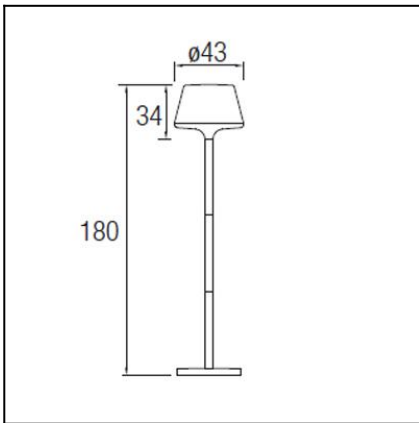

## 25-9503-Z5-M1

Design by Francesc Vilaró

The photograph may not match the reference exactly. Please read the product description to identify the finish.

### TECHNICAL CHARACTERISTICS

Type:	Floor lamp
IP Protection degrees:	IP44
IK Protection degrees:	IK08
Lampholder:	1 x E27
Power (W):	E27 MAX 100W
Total power consumption (W):	100
Voltage / Frequency:	230V/50-60Hz
Units per box:	1
Net Weight (Kg):	9.3
EAN:	8435111082010