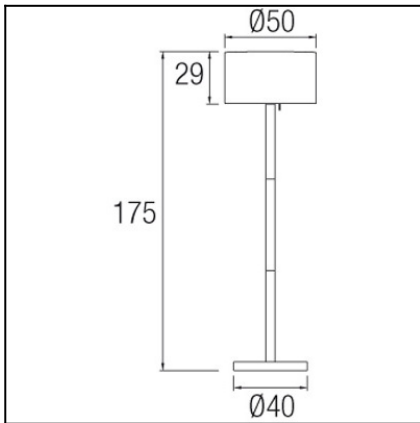

OUT 

SMOOTH

25-9614-14-M1

Design by Francesc Vilaró

The photograph may not match the reference exactly. Please read the product description to identify the finish.

TECHNICAL CHARACTERISTICS

Type:	Floor lamp
IP Protection degrees:	IP44
IK Protection degrees:	IK08
Lampholder:	1 x E27
Power (W):	E27 max. 100W
Voltage / Frequency:	220-240V/50-60Hz
Units per box:	1
Net Weight (Kg):	9
EAN:	8435111091067

MATERIALS / FINISHES

Structure material: High purity aluminium

Structure finish: White

Download photometric file .ldt / .ies

BASE: VISTA INFERIOR
BASE: BOTTOM VIEW

①

③

②