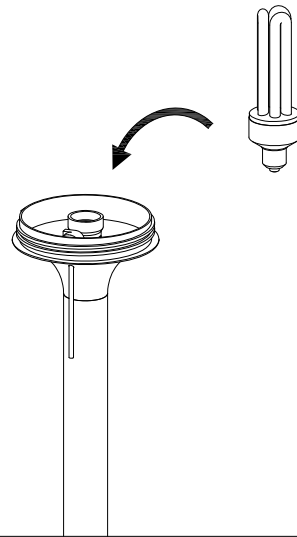

OUT 

SMOOTH

25-9614-14-M1

Design by Francesc Vilaró

The photograph may not match the reference exactly. Please read the product description to identify the finish.

TECHNICAL CHARACTERISTICS

Type:	Floor lamp
IP Protection degrees:	IP44
IK Protection degrees:	IK08
Lampholder:	1 x E27
Power (W):	E27 max. 100W
Voltage / Frequency:	220-240V/50-60Hz
Units per box:	1
Net Weight (Kg):	9
EAN:	8435111091067

MATERIALS / FINISHES

Structure material: High purity aluminium

Structure finish: White

Download photometric file .ldt / .ies

BASE: VISTA INFERIOR
BASE: BOTTOM VIEW

①

③

②