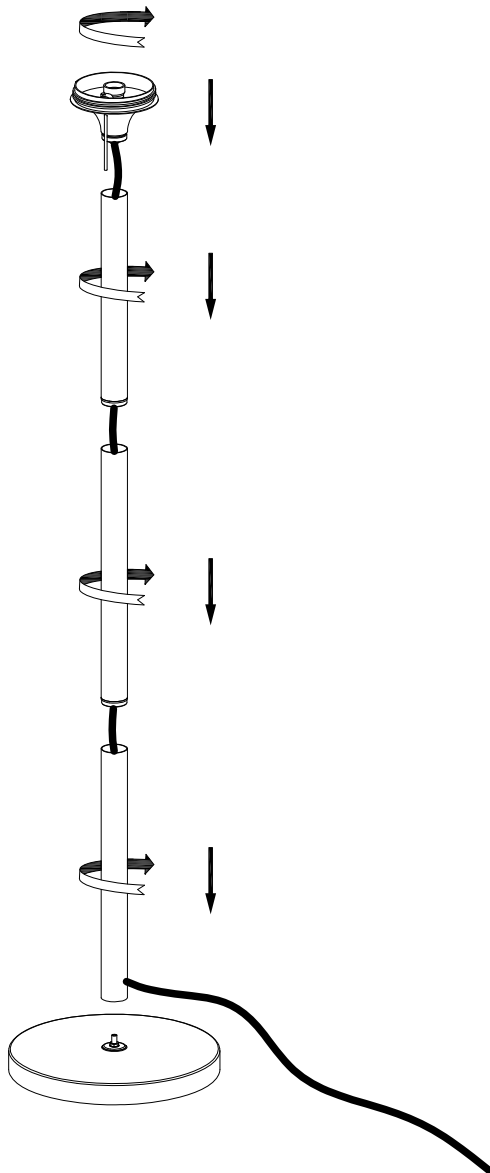

OUT 

SMOOTH

25-9614-14-M1

Design by Francesc Vilaró

The photograph may not match the reference exactly. Please read the product description to identify the finish.

TECHNICAL CHARACTERISTICS

Type:	Floor lamp
IP Protection degrees:	IP44
IK Protection degrees:	IK08
Lampholder:	1 x E27
Power (W):	E27 max. 100W
Voltage / Frequency:	220-240V/50-60Hz
Units per box:	1
Net Weight (Kg):	9
EAN:	8435111091067

MATERIALS / FINISHES

Structure material: High purity aluminium

Structure finish: White

Download photometric file .ldt / .ies

BASE: VISTA INFERIOR
BASE: BOTTOM VIEW

①

③

②