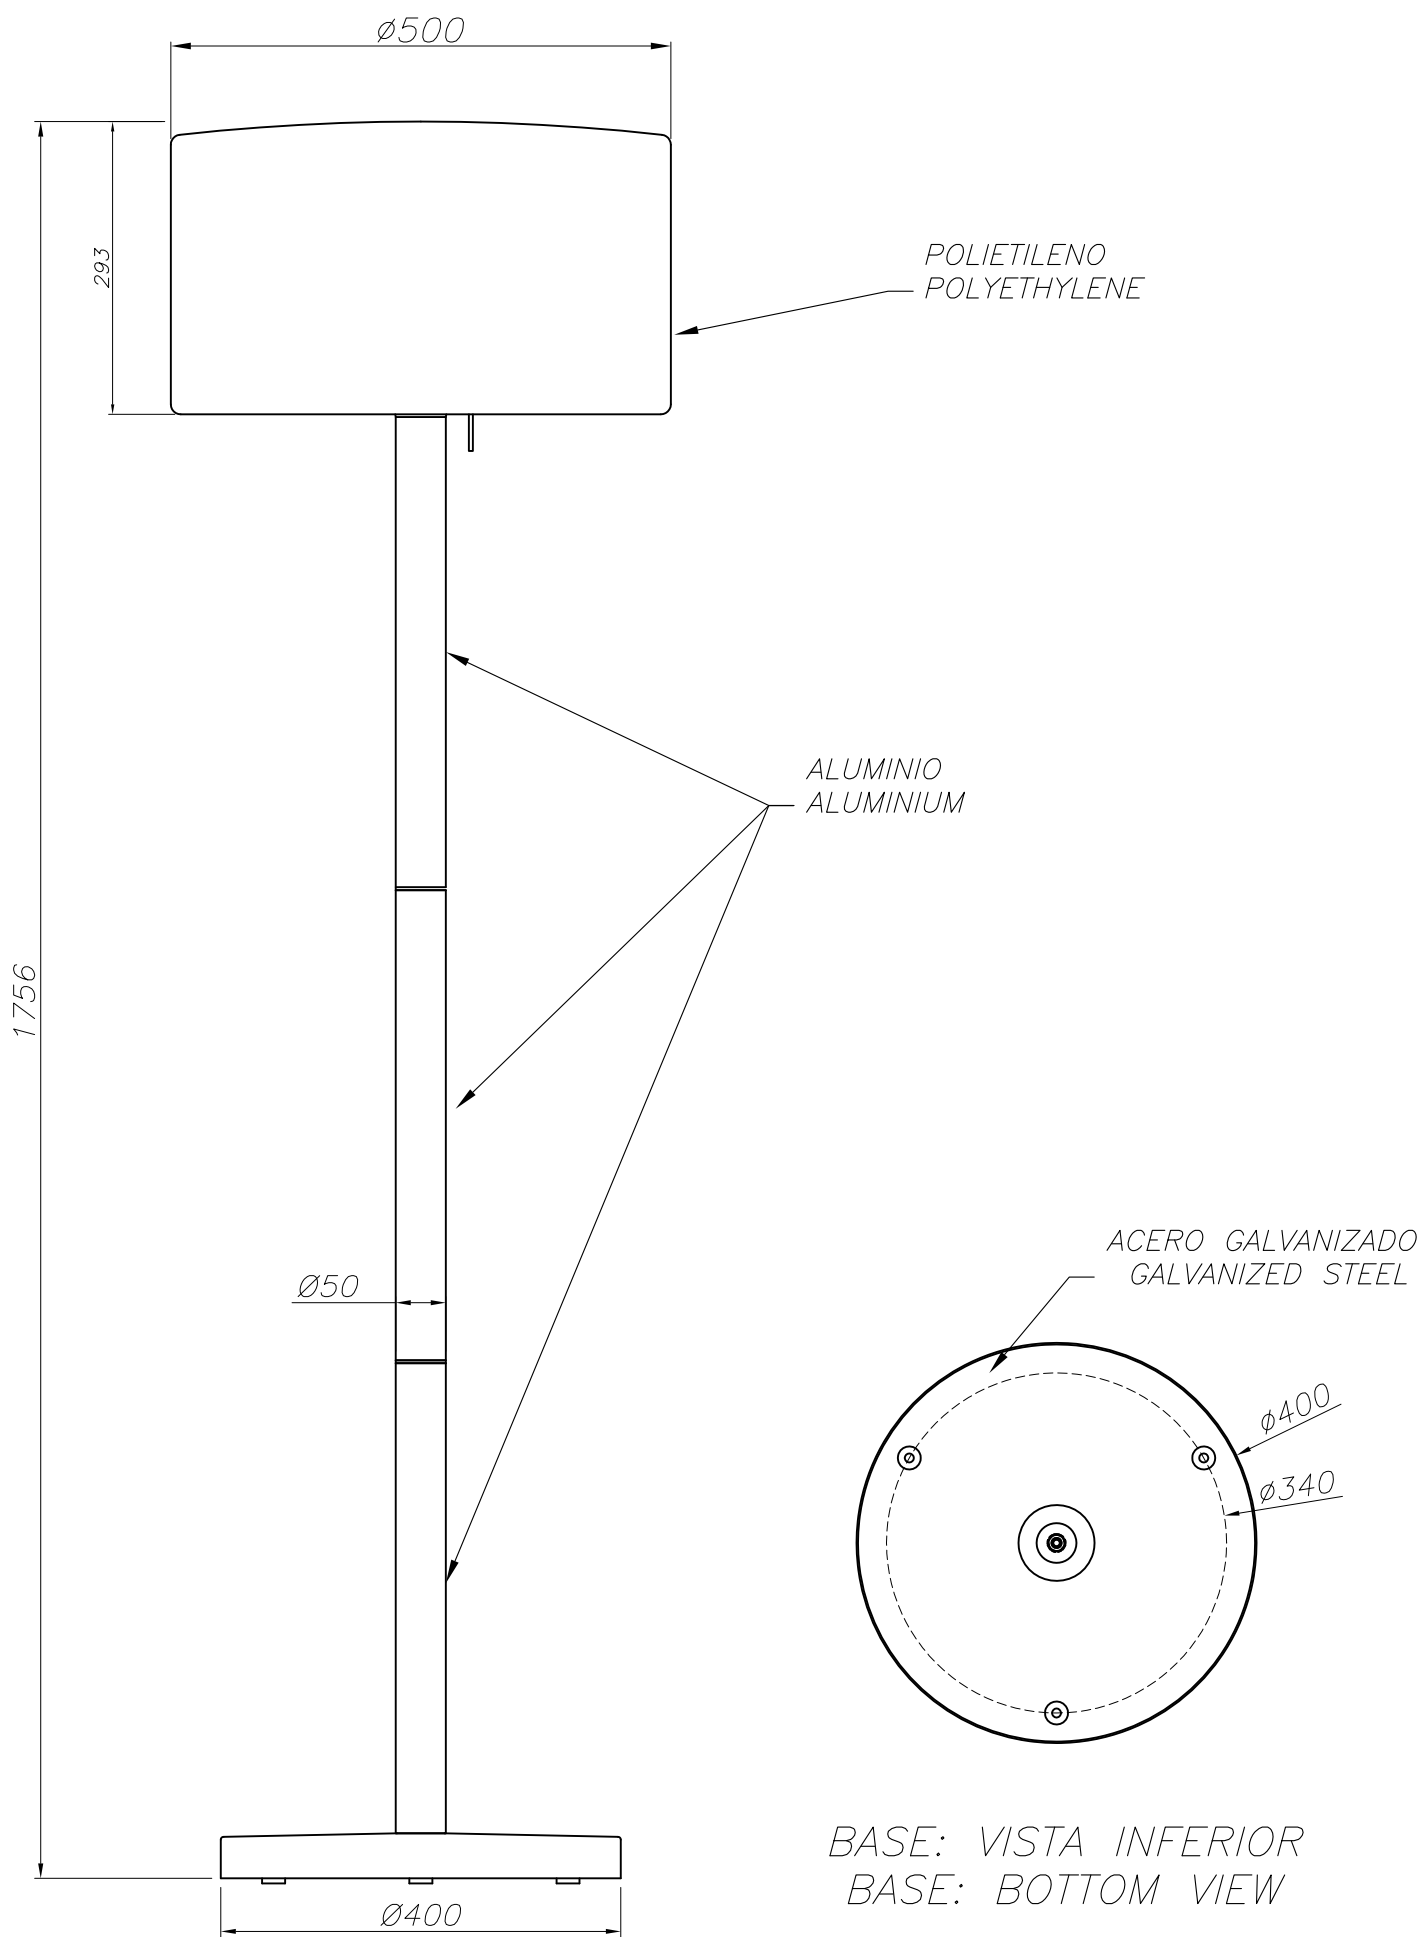

OUT 

SMOOTH

25-9614-14-M1

Design by Francesc Vilaró

The photograph may not match the reference exactly. Please read the product description to identify the finish.

TECHNICAL CHARACTERISTICS

Type:	Floor lamp
IP Protection degrees:	IP44
IK Protection degrees:	IK08
Lampholder:	1 x E27
Power (W):	E27 max. 100W
Voltage / Frequency:	220-240V/50-60Hz
Units per box:	1
Net Weight (Kg):	9
EAN:	8435111091067

MATERIALS / FINISHES

Structure material: High purity aluminium

Structure finish: White

Download photometric file .ldt / .ies

BASE: VISTA INFERIOR
BASE: BOTTOM VIEW

①

③

②