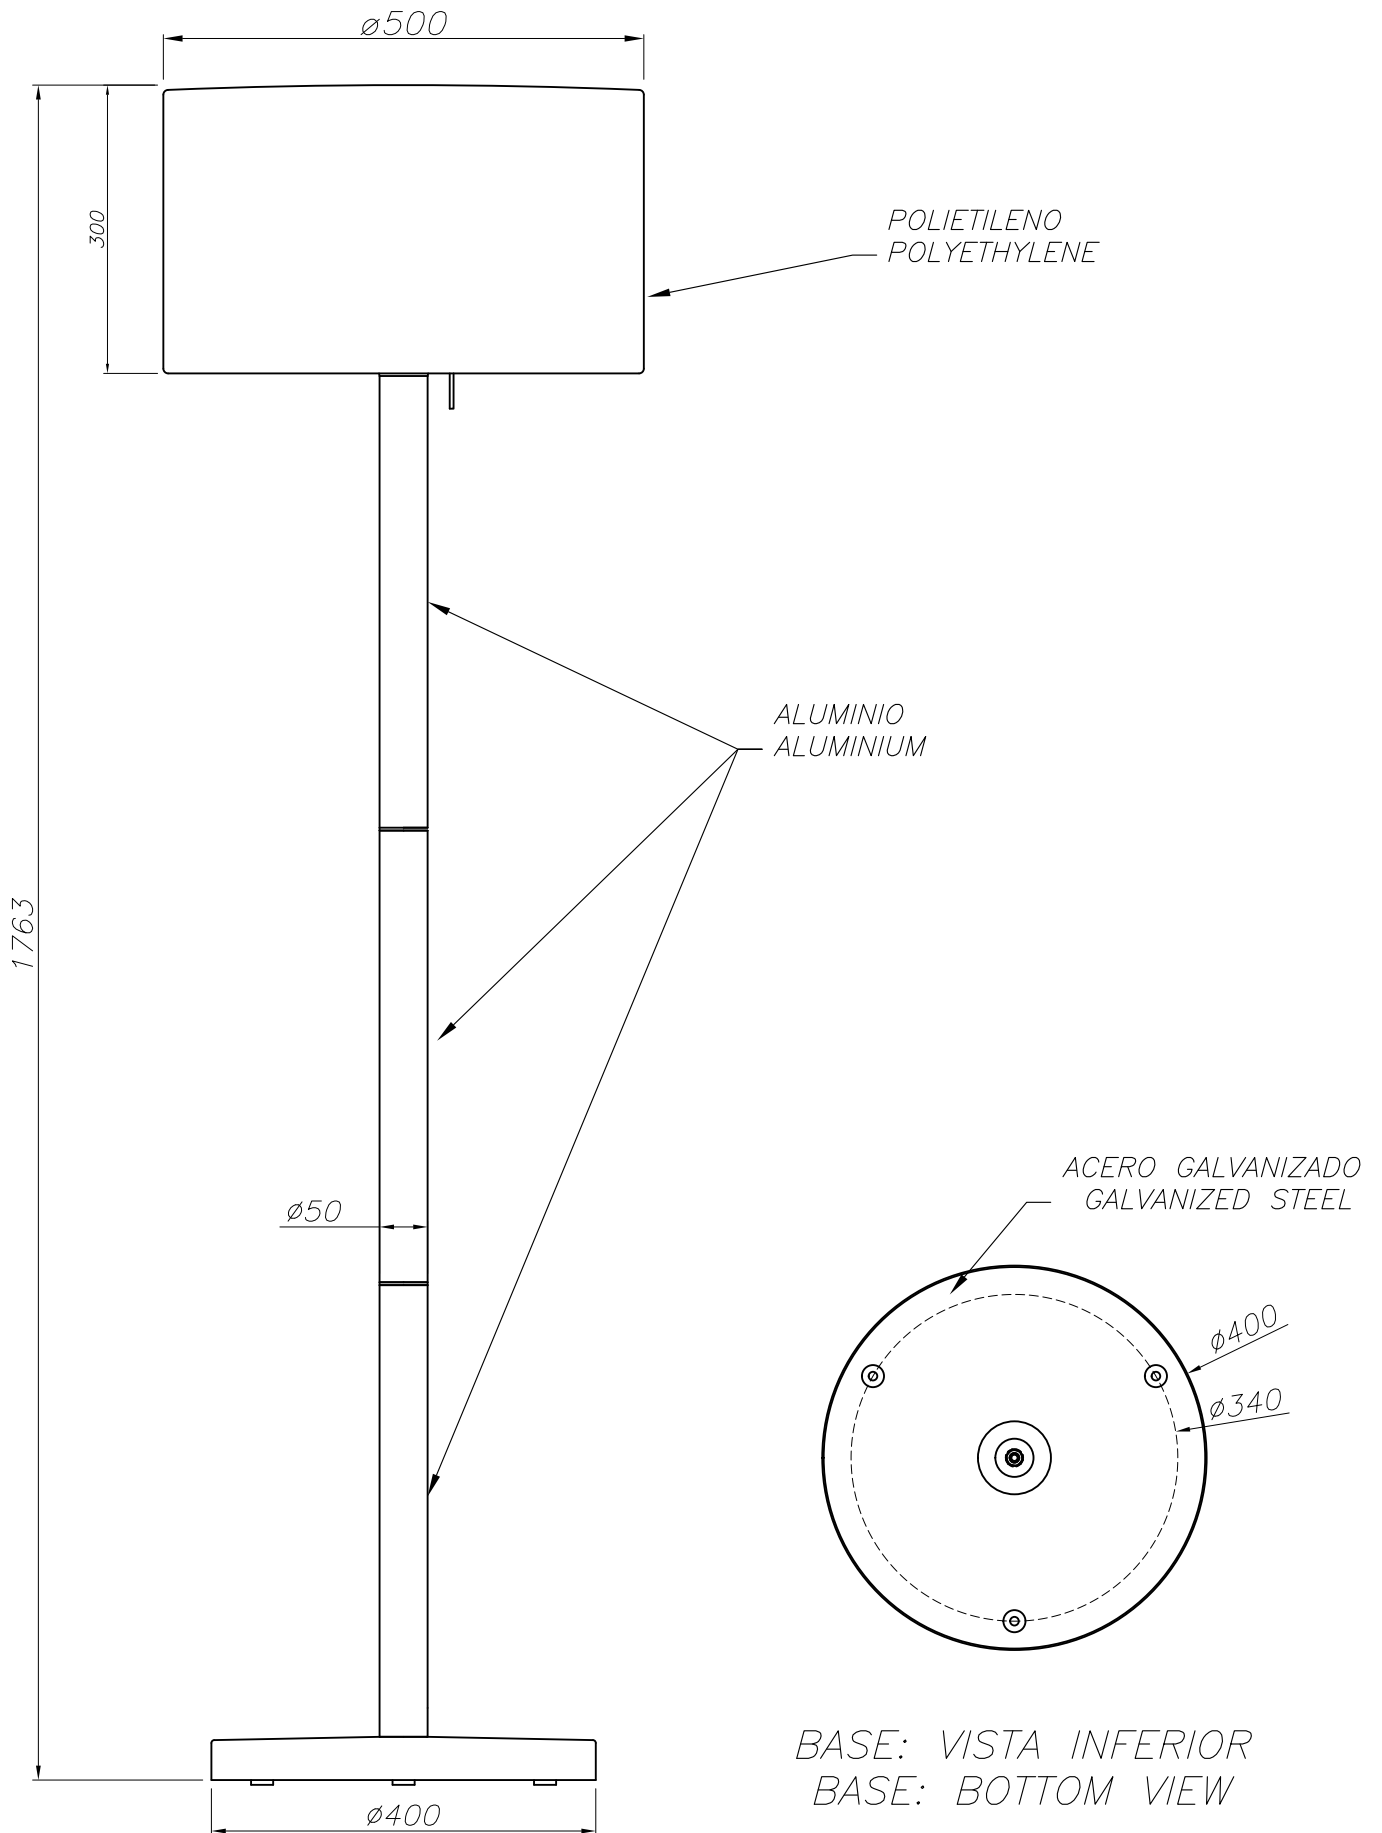

BASE: VISTA INFERIOR
BASE: BOTTOM VIEW