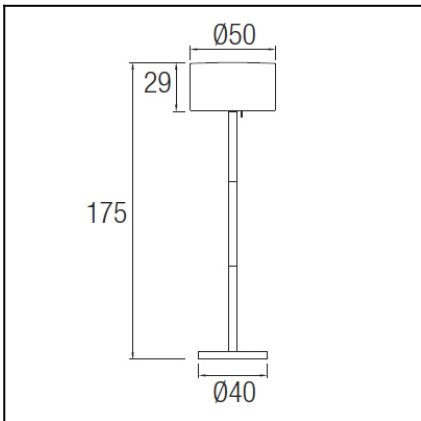

OUT 

SMOOTH

25-9642-14-M1

Design by Francesc Vilaró

The photograph may not match the reference exactly. Please read the product description to identify the finish.

Download photometric file .ldt / .ies

TECHNICAL CHARACTERISTICS

Type:	Floor lamp
IP Protection degrees:	IP44
IK Protection degrees:	IK08
Lampholder:	1 x E27 48 x LED. Led RGB
Power (W):	E27 max.30W 3W
Voltage / Frequency:	220-240V/50-60Hz
Warranty (Years):	2
Option to extend the guarantee:	Yes, 5 years
Units per box:	1
Net Weight (Kg):	9
EAN:	8435381400279,00