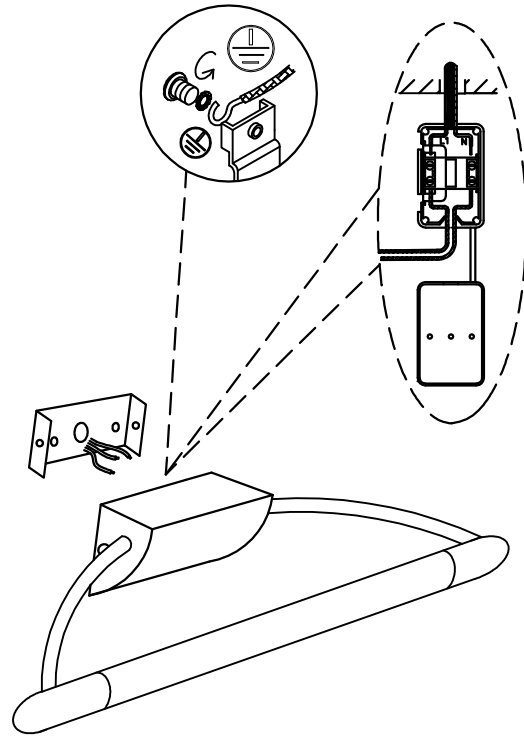

## TECHNICAL CHARACTERISTICS

Type:	Ceiling fixture
IP Protection degrees:	IP20
Lampholder:	1 x G5. Warm White - 2700K
Power (W):	G5 8W
Bulb included:	1 x G5 8W
Voltage / Frequency:	220-240V/50-60Hz
Units per box:	1
Net Weight (Kg):	0.65
EAN:	8435111028063

## MATERIALS / FINISHES

**Structure material:** Steel

**Structure finish:** Satin nickel

## GEAR

Gear included: Yes, electronic

**2**

**3**

**4**