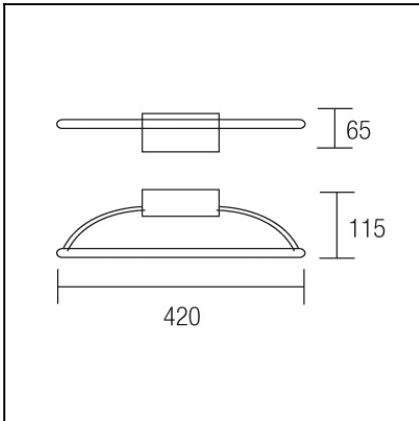

The photograph may not match the reference exactly. Please read the product description to identify the finish.

Download photometric file .ldt /.ies

## TECHNICAL CHARACTERISTICS

Type:	Ceiling fixture
IP Protection degrees:	IP20
Lampholder:	1 x G5. Warm White - 2700K
Power (W):	G5 8W
Bulb included:	1 x G5 8W
Voltage / Frequency:	220-240V/50-60Hz
Units per box:	1
Net Weight (Kg):	0.65
EAN:	8435111028063