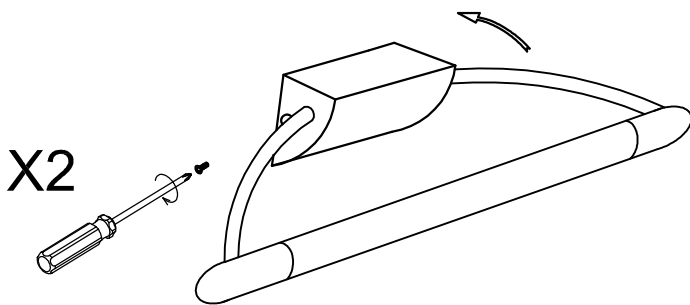

## TECHNICAL CHARACTERISTICS

Type:	Ceiling fixture
IP Protection degrees:	IP20
Lampholder:	1 x G5. Warm White - 2700K
Power (W):	G5 8W
Bulb included:	1 x G5 8W
Voltage / Frequency:	220-240V/50-60Hz
Units per box:	1
Net Weight (Kg):	0.65
EAN:	8435111028063

## GEAR

Gear included: Yes, electronic

**2**

**3**

**4**