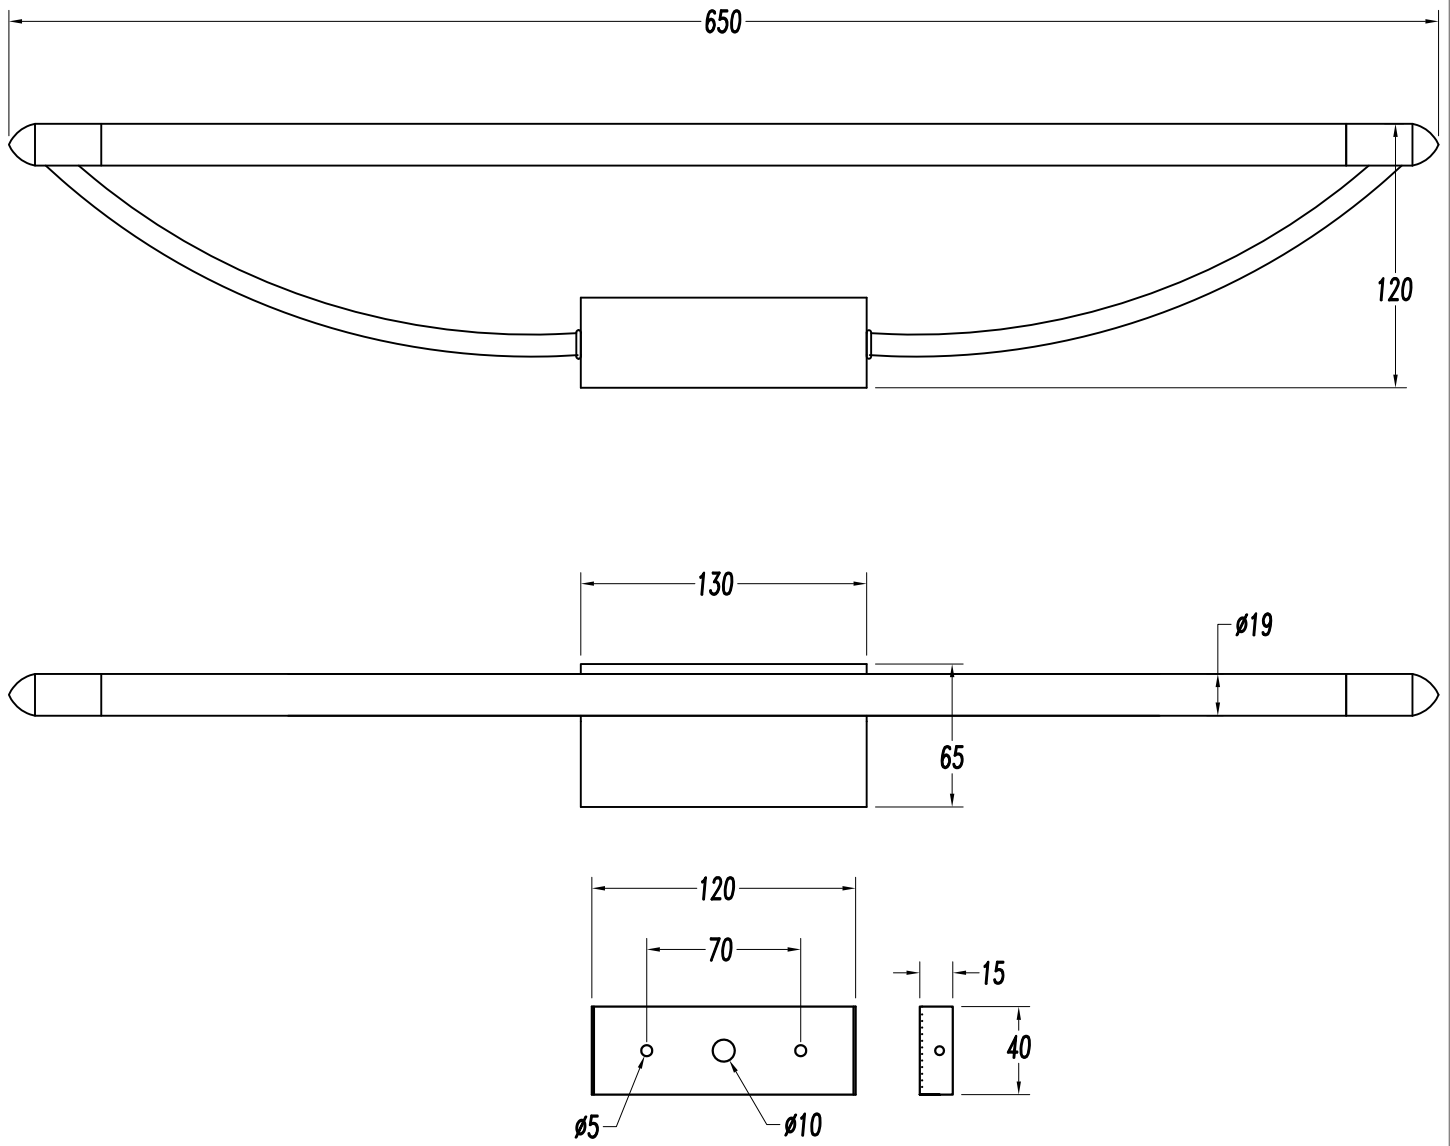

The photograph may not match the reference exactly. Please read the product description to identify the finish.

[Download photometric file .ldt /.ies](#)

TECHNICAL CHARACTERISTICS

Type:	Ceiling fixture
IP Protection degrees:	IP20
Lampholder:	1 x G5
Power (W):	G5 13W
Bulb included:	1 x G5 13W
Voltage / Frequency:	220-240V/50-60Hz
Units per box:	2
Net Weight (Kg):	0.78
EAN:	8435111028070

MATERIALS / FINISHES

Structure material: Steel

Structure finish: Satin nickel

GEAR

Gear included: Yes, electronic

2

3

4