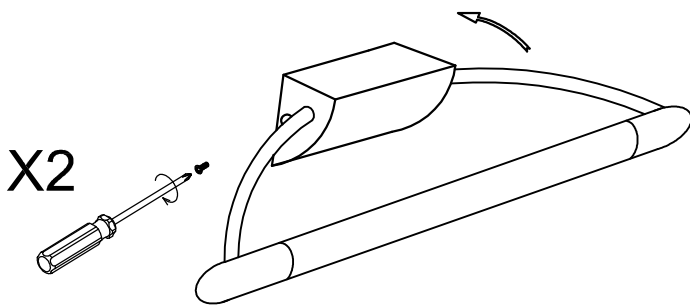

The photograph may not match the reference exactly. Please read the product description to identify the finish.

[Download photometric file .ldt /.ies](#)

TECHNICAL CHARACTERISTICS

Type:	Ceiling fixture
IP Protection degrees:	IP20
Lampholder:	1 x G5
Power (W):	G5 13W
Bulb included:	1 x G5 13W
Voltage / Frequency:	220-240V/50-60Hz
Units per box:	2
Net Weight (Kg):	0.78
EAN:	8435111028070

MATERIALS / FINISHES

Structure material: Steel

Structure finish: Satin nickel

GEAR

Gear included: Yes, electronic

2

3

4