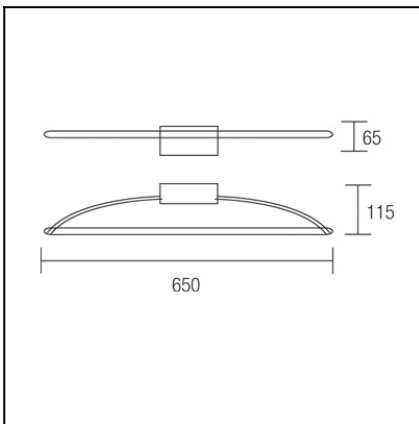

The photograph may not match the reference exactly. Please read the product description to identify the finish.

[Download photometric file .ldt /.ies](#)

TECHNICAL CHARACTERISTICS

Type:	Ceiling fixture
IP Protection degrees:	IP20
Lampholder:	1 x G5
Power (W):	G5 13W
Bulb included:	1 x G5 13W
Voltage / Frequency:	220-240V/50-60Hz
Units per box:	2
Net Weight (Kg):	0.78
EAN:	8435111028070