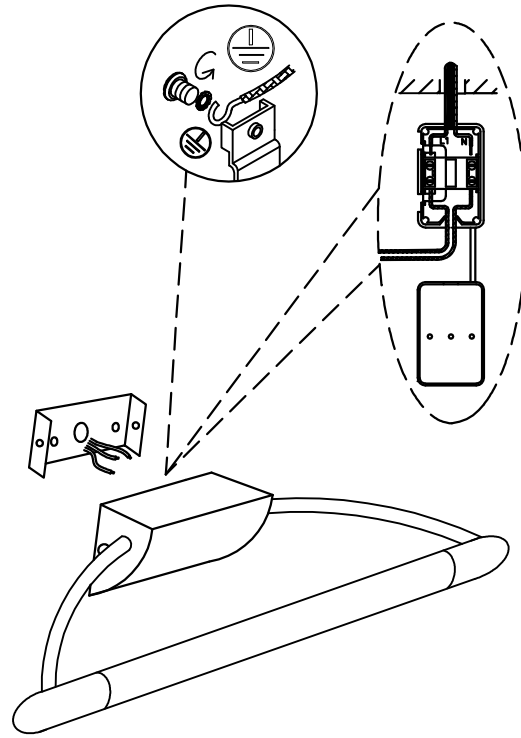

The photograph may not match the reference exactly. Please read the product description to identify the finish.

[Download photometric file .ldt /.ies](#)

TECHNICAL CHARACTERISTICS

Type:	Ceiling fixture
IP Protection degrees:	IP20
Lampholder:	1 x G5
Power (W):	G5 13W
Bulb included:	1 x G5 13W
Voltage / Frequency:	220-240V/50-60Hz
Units per box:	2
Net Weight (Kg):	0.78
EAN:	8435111028070

MATERIALS / FINISHES

Structure material: Steel

Structure finish: Satin nickel

GEAR

Gear included: Yes, electronic

2

3

4