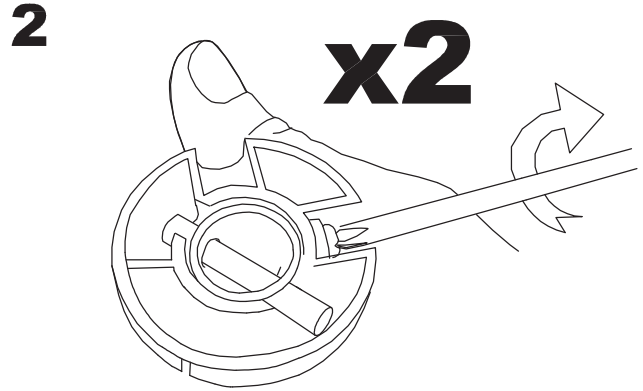

Design by Benedito Design

The photograph may not match the reference exactly. Please read the product description to identify the finish.

TECHNICAL CHARACTERISTICS

Type:	Fan
RPM:	89/140/192
IP Protection degrees:	IP20
Lampholder:	2 x E27
Power (W):	E27 60w
Total power consumption (W):	178
Voltage / Frequency:	230V/50Hz
Warranty (Years):	2
Units per box:	1
Net Weight (Kg):	7.58
EAN:	8435111089736,00

White/Grey

LED S-C4

30-0009-N3-B8

17

18

19

20

21