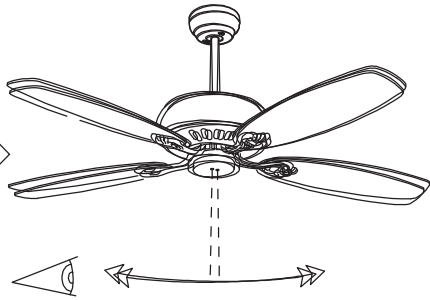

5

ON

= NO

6

ON

= NO

7

ON

= OK

8

OK

ON

= OK