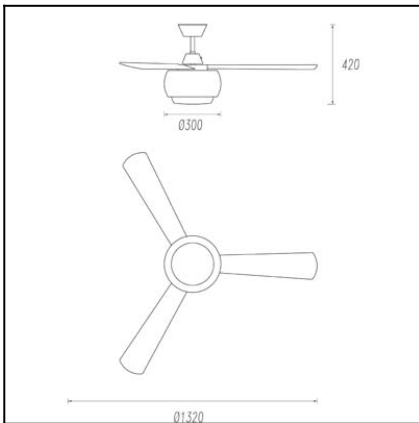

Design by Benedito Design

The photograph may not match the reference exactly. Please read the product description to identify the finish.

TECHNICAL CHARACTERISTICS

Type:	Fan
RPM:	89/140/192
IP Protection degrees:	IP20
Lampholder:	2 x E27
Power (W):	E27 60w
Total power consumption (W):	178
Voltage / Frequency:	230V/50Hz
Warranty (Years):	2
Units per box:	1
Net Weight (Kg):	7.58
EAN:	8435111089736,00

White/Grey

LED S-C4

30-0009-N3-B8

17

18

19

20

21