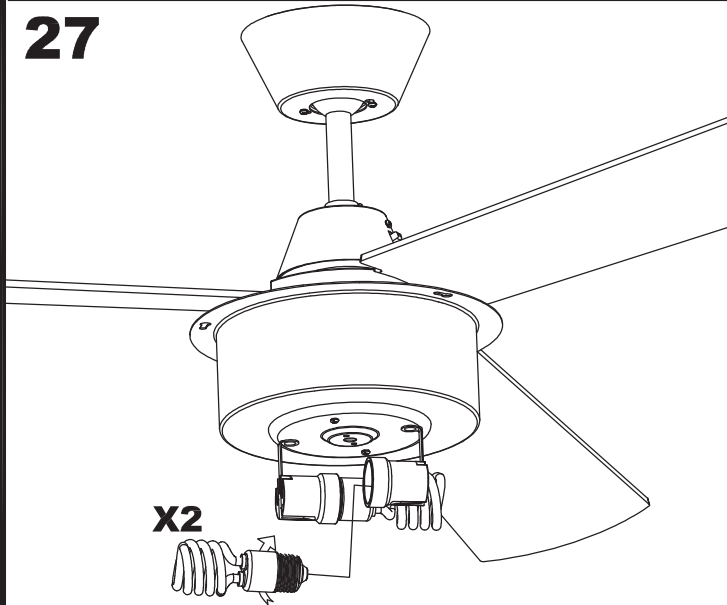

Design by Benedito Design

The photograph may not match the reference exactly. Please read the product description to identify the finish.

TECHNICAL CHARACTERISTICS

Type:	Fan
RPM:	89/140/192
IP Protection degrees:	IP20
Lampholder:	2 x E27
Power (W):	E27 60w
Total power consumption (W):	178
Voltage / Frequency:	230V/50Hz
Warranty (Years):	2
Units per box:	1
Net Weight (Kg):	7.58
EAN:	8435111089736,00

22

23

24

25

26

27

28

GLASS