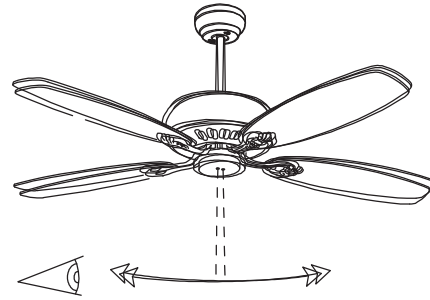

5

ON

= NO

6

ON

= NO

7

ON

= OK

8

OK

ON

= OK