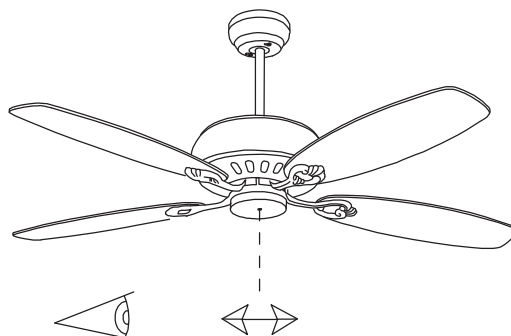

5

ON

= NO

6

ON

= NO

7

ON

= OK

8

OK

ON

= OK