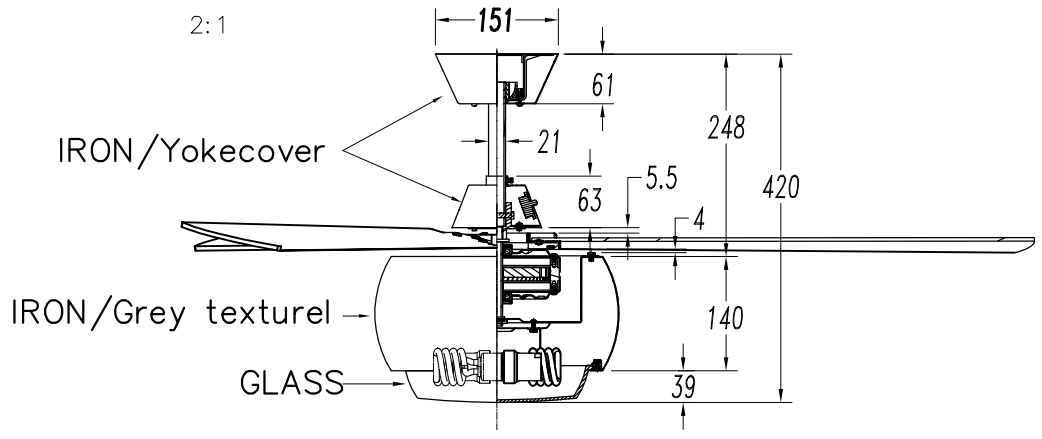

Design by Benedito Design

The photograph may not match the reference exactly. Please read the product description to identify the finish.

TECHNICAL CHARACTERISTICS

Type:	Fan
RPM:	89/140/192
IP Protection degrees:	IP20
Lampholder:	2 x E27
Power (W):	E27 60w
Total power consumption (W):	178
Voltage / Frequency:	230V/50Hz
Warranty (Years):	2
Units per box:	1
Net Weight (Kg):	7.58
EAN:	8435111089736,00

White/Grey

LED S-C4

30-0009-N3-B8

17

18

19

20

21