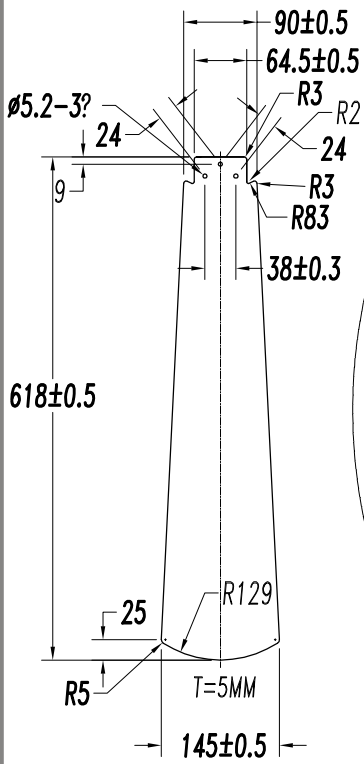

Design by Benedito Design

The photograph may not match the reference exactly. Please read the product description to identify the finish.

TECHNICAL CHARACTERISTICS

Type:	Fan
RPM:	89/140/192
IP Protection degrees:	IP20
Lampholder:	2 x E27
Power (W):	E27 60w
Total power consumption (W):	178
Voltage / Frequency:	230V/50Hz
Warranty (Years):	2
Units per box:	1
Net Weight (Kg):	7.58
EAN:	8435111089736,00

White/Grey

LED S-C4

30-0009-N3-B8

17

18

19

20

21