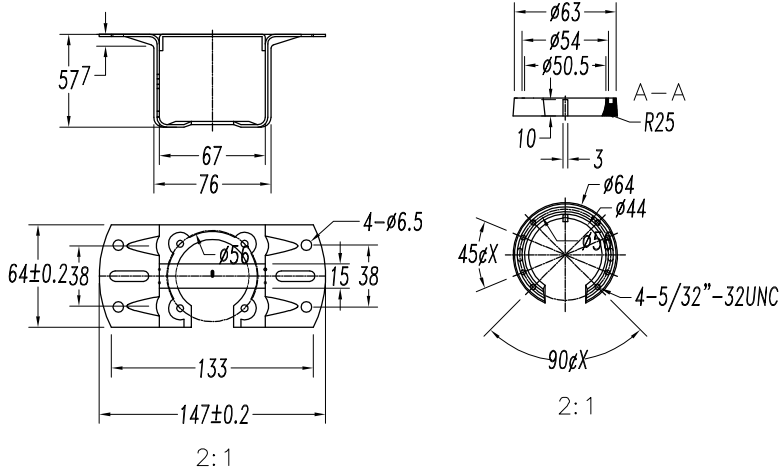

Design by Benedito Design

The photograph may not match the reference exactly. Please read the product description to identify the finish.

TECHNICAL CHARACTERISTICS

Type:	Fan
RPM:	89/140/192
IP Protection degrees:	IP20
Lampholder:	2 x E27
Power (W):	E27 60w
Total power consumption (W):	178
Voltage / Frequency:	230V/50Hz
Warranty (Years):	2
Units per box:	1
Net Weight (Kg):	7.58
EAN:	8435111089736,00

White/Grey

LED S-C4

30-0009-N3-B8

17

18

19

20

21