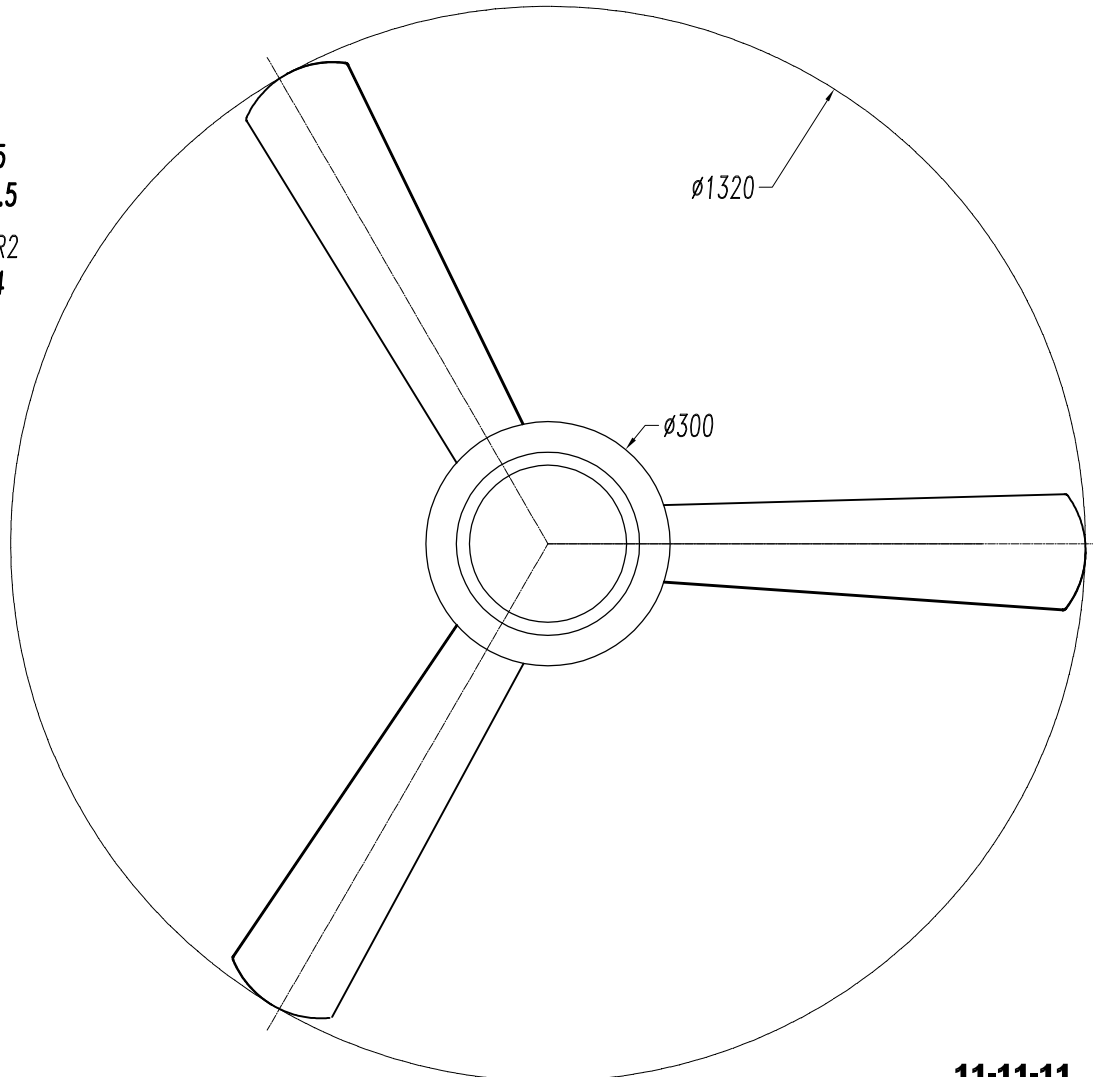

Design by Benedito Design

The photograph may not match the reference exactly. Please read the product description to identify the finish.

TECHNICAL CHARACTERISTICS

Type:	Fan
RPM:	89/140/192
IP Protection degrees:	IP20
Lampholder:	2 x E27
Power (W):	E27 60w
Total power consumption (W):	178
Voltage / Frequency:	230V/50Hz
Warranty (Years):	2
Units per box:	1
Net Weight (Kg):	7.58
EAN:	8435111089736,00

MATERIALS / FINISHES

Structure material: Steel	Diffuser material: Glass
Structure finish: Textured grey	Diffuser finish: Satin
Blades material: Plywood	
Blades finishes: White Textured grey	

[Download photometric file .ldt / .ies](#)

White/Grey

LED S-C4

30-0009-N3-B8

17

18

19

20

21

22

23

24

25

26

27

28

GLASS