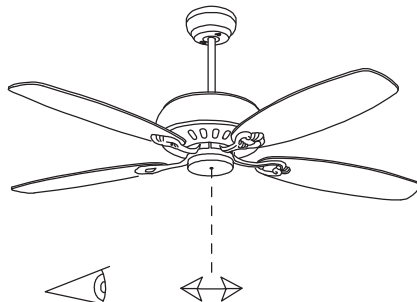

5

ON

= NO

6

ON

= NO

7

ON

= OK

8

OK

ON

= OK