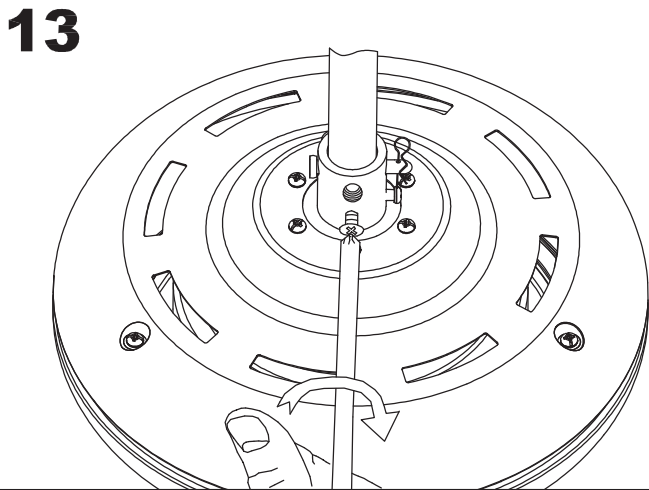

Design by Benedito Design

The photograph may not match the reference exactly. Please read the product description to identify the finish.

TECHNICAL CHARACTERISTICS

Type:	Fan
RPM:	89/140/192
IP Protection degrees:	IP20
Lampholder:	2 x E27
Power (W):	E27 60w
Total power consumption (W):	178
Voltage / Frequency:	230V/50Hz
Warranty (Years):	2
Units per box:	1
Net Weight (Kg):	7.58
EAN:	8435111089736,00

White/Grey

LED S-C4

30-0009-N3-B8

17

18

19

20

21