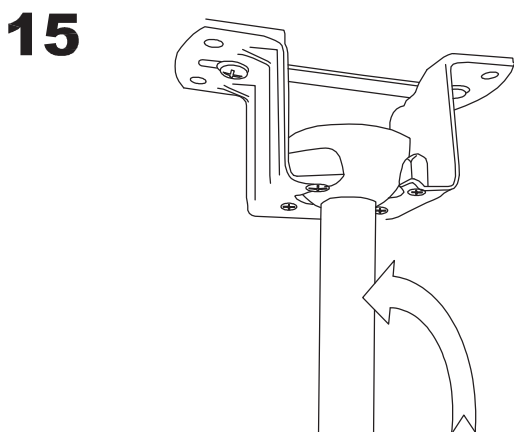

Design by Benedito Design

The photograph may not match the reference exactly. Please read the product description to identify the finish.

TECHNICAL CHARACTERISTICS

Type:	Fan
RPM:	89/140/192
IP Protection degrees:	IP20
Lampholder:	2 x E27
Power (W):	E27 60w
Total power consumption (W):	178
Voltage / Frequency:	230V/50Hz
Warranty (Years):	2
Units per box:	1
Net Weight (Kg):	7.58
EAN:	8435111089736,00

White/Grey

LED S-C4

30-0009-N3-B8

17

18

19

20

21

22

23

24

25

26

27

28

GLASS