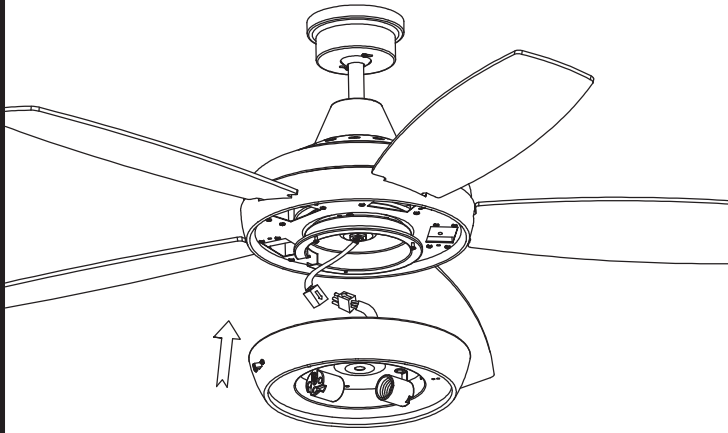

The photograph may not match the reference exactly. Please read the product description to identify the finish.

Download photometric file .ldt / .ies

TECHNICAL CHARACTERISTICS

Type:	Fan
RPM:	94/147/220
IP Protection degrees:	IP20
Lampholder:	2 x E27
Power (W):	E27 40ww
Total power consumption (W):	147
Voltage / Frequency:	230V/50Hz
Warranty (Years):	2
Units per box:	1
Net Weight (Kg):	9.57
EAN:	8435111089873,00

LED S-C4

30-0068-81-B8

30-0068-14-B8

17

18

19

20

21

22

23

24

25

26

27

28

29