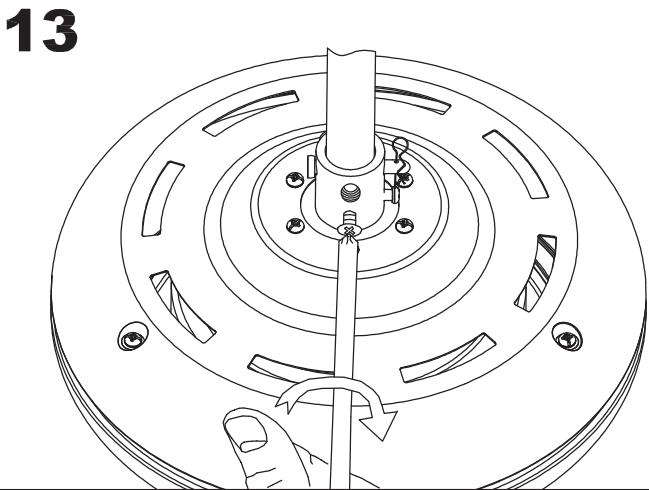

The photograph may not match the reference exactly. Please read the product description to identify the finish.

Download photometric file .ldt / .ies

TECHNICAL CHARACTERISTICS

Type:	Fan
RPM:	94/147/220
IP Protection degrees:	IP20
Lampholder:	2 x E27
Power (W):	E27 40ww
Total power consumption (W):	147
Voltage / Frequency:	230V/50Hz
Warranty (Years):	2
Units per box:	1
Net Weight (Kg):	9.57
EAN:	8435111089873,00

LED S-C4

30-0068-81-B8

30-0068-14-B8

17

18

19

20

21