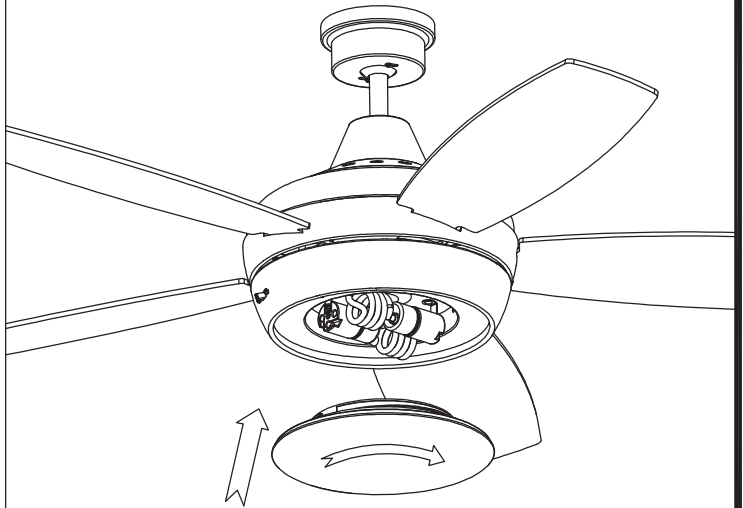

The photograph may not match the reference exactly. Please read the product description to identify the finish.

Download photometric file .ldt / .ies

TECHNICAL CHARACTERISTICS

Type:	Fan
RPM:	94/147/220
IP Protection degrees:	IP20
Lampholder:	2 x E27
Power (W):	E27 40ww
Total power consumption (W):	147
Voltage / Frequency:	230V/50Hz
Warranty (Years):	2
Units per box:	1
Net Weight (Kg):	9.57
EAN:	8435111089873,00

22

23

24

25

26

27

28

29