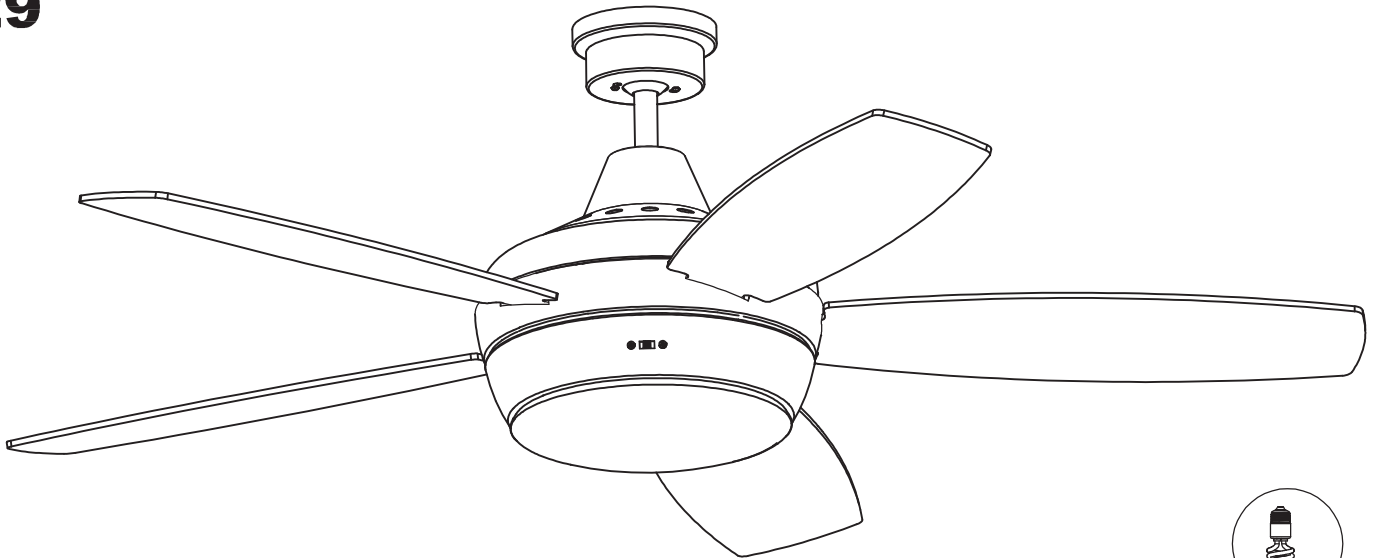

The photograph may not match the reference exactly. Please read the product description to identify the finish.

Download photometric file .ldt / .ies

TECHNICAL CHARACTERISTICS

Type:	Fan
RPM:	94/147/220
IP Protection degrees:	IP20
Lampholder:	2 x E27
Power (W):	E27 40ww
Total power consumption (W):	147
Voltage / Frequency:	230V/50Hz
Warranty (Years):	2
Units per box:	1
Net Weight (Kg):	9.57
EAN:	8435111089873,00

22

23

24

25

26

27

28

29