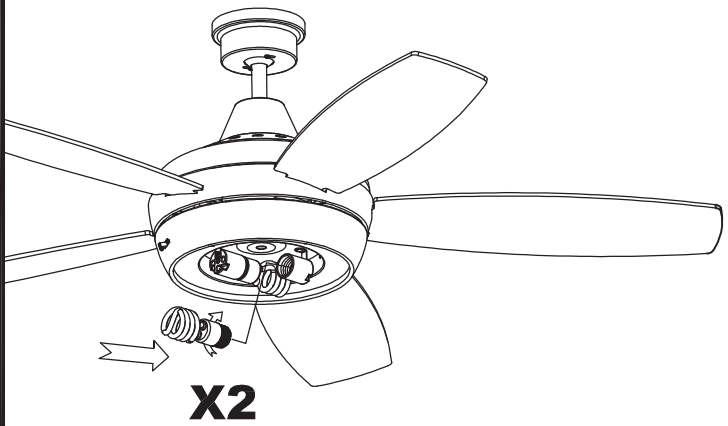

The photograph may not match the reference exactly. Please read the product description to identify the finish.

Download photometric file .ldt / .ies

TECHNICAL CHARACTERISTICS

Type:	Fan
RPM:	94/147/220
IP Protection degrees:	IP20
Lampholder:	2 x E27
Power (W):	E27 40ww
Total power consumption (W):	147
Voltage / Frequency:	230V/50Hz
Warranty (Years):	2
Units per box:	1
Net Weight (Kg):	9.57
EAN:	8435111089873,00

22

23

24

25

26

27

28

29