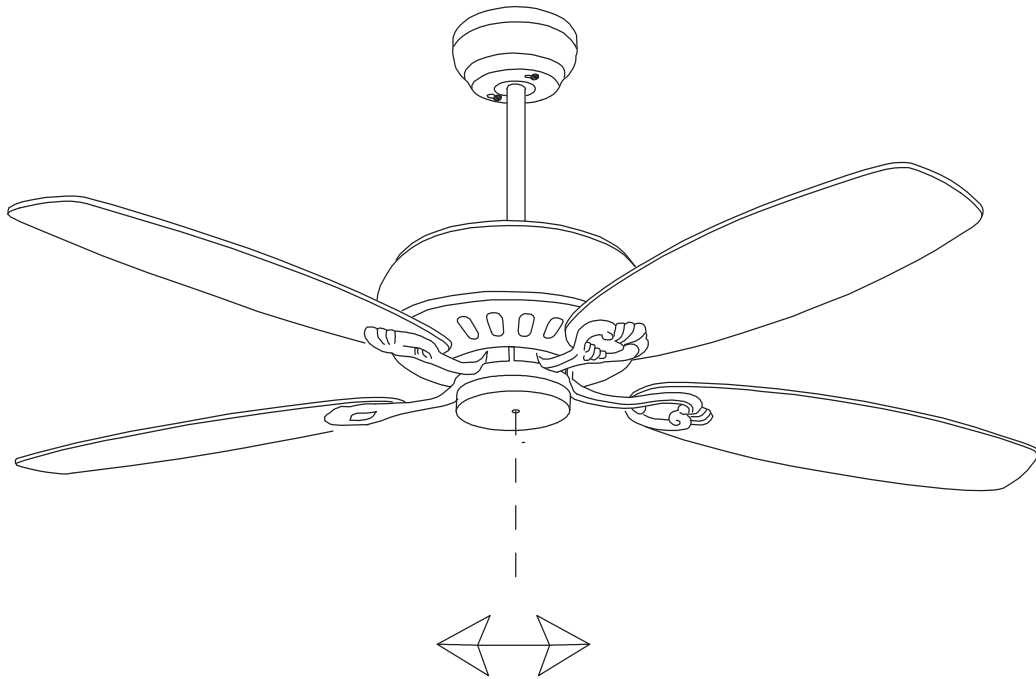

The photograph may not match the reference exactly. Please read the product description to identify the finish.

Download photometric file .ldt / .ies

TECHNICAL CHARACTERISTICS

Type:	Fan
RPM:	94/147/220
IP Protection degrees:	IP20
Lampholder:	2 x E27
Power (W):	E27 40ww
Total power consumption (W):	147
Voltage / Frequency:	230V/50Hz
Warranty (Years):	2
Units per box:	1
Net Weight (Kg):	9.57
EAN:	8435111089873,00

22

23

24

25

26

27

28

29