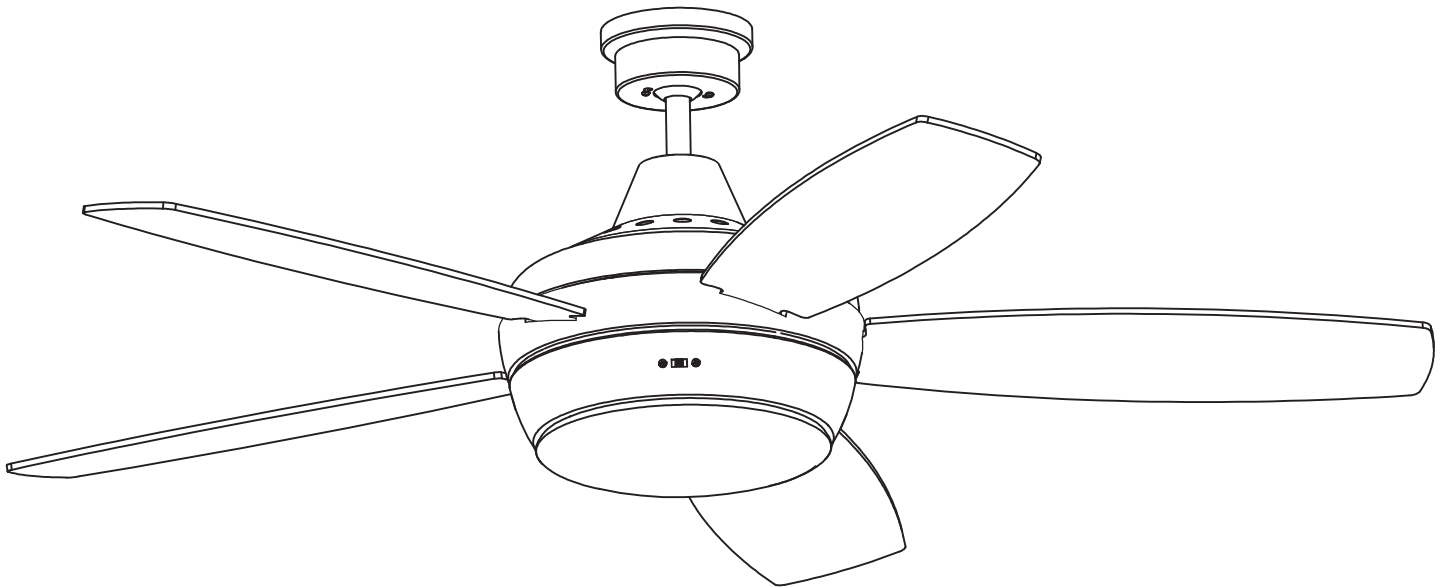

The photograph may not match the reference exactly. Please read the product description to identify the finish.

Download photometric file .ldt / .ies

TECHNICAL CHARACTERISTICS

Type:	Fan
RPM:	94/147/220
IP Protection degrees:	IP20
Lampholder:	2 x E27
Power (W):	E27 40ww
Total power consumption (W):	147
Voltage / Frequency:	230V/50Hz
Warranty (Years):	2
Units per box:	1
Net Weight (Kg):	9.57
EAN:	8435111089873,00

MATERIALS / FINISHES

Structure material: Steel
Structure finish: Matt white
Blades material: Plywood
Blades finishes: White
 Textured grey

Diffuser material: Glass
Diffuser finish: Matt opal

71-1844-CF-CF**Structure material:**

Steel

Structure finish:

Shiny white

**71-1843-CF-CF****Structure material:**

Steel

Structure finish:

Shiny white

White/Satin Nickel

LED S-C4

30-0068-81-B8

30-0068-14-B8

17

18

19

20

21