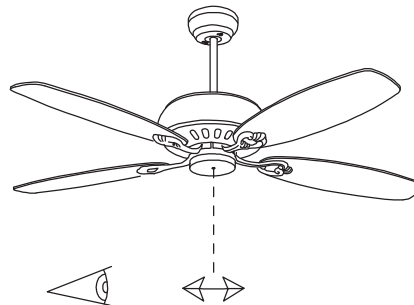

5

ON

= NO

6

ON

= NO

7

ON

= OK

8

OK

ON

= OK