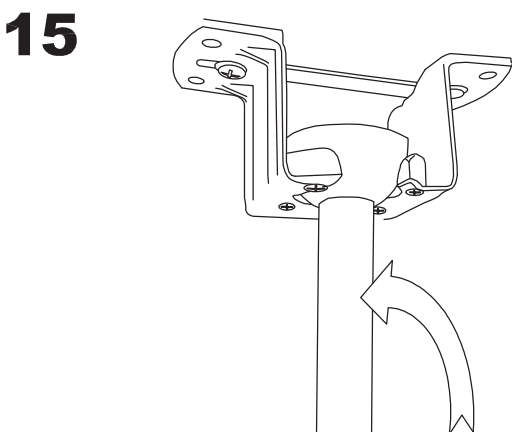

Steel

Structure finish:

Shiny white

**71-1843-CF-CF****Structure material:**

Steel

Structure finish:

Shiny white

White/Satin Nickel

LED S-C4

30-0068-81-B8

30-0068-14-B8

17

18

19

20

21