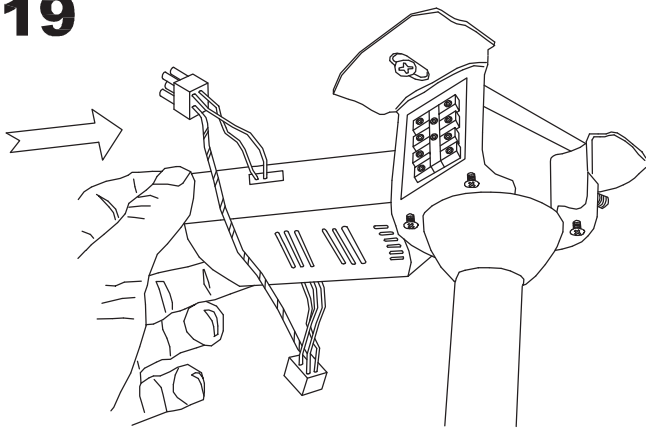

The photograph may not match the reference exactly. Please read the product description to identify the finish.

Download photometric file .ldt / .ies

TECHNICAL CHARACTERISTICS

Type:	Fan
RPM:	94/147/220
IP Protection degrees:	IP20
Lampholder:	2 x E27
Power (W):	E27 40ww
Total power consumption (W):	147
Voltage / Frequency:	230V/50Hz
Warranty (Years):	2
Units per box:	1
Net Weight (Kg):	9.57
EAN:	8435111089873,00

LED S-C4

30-0068-81-B8

30-0068-14-B8

17

18

19

20

21