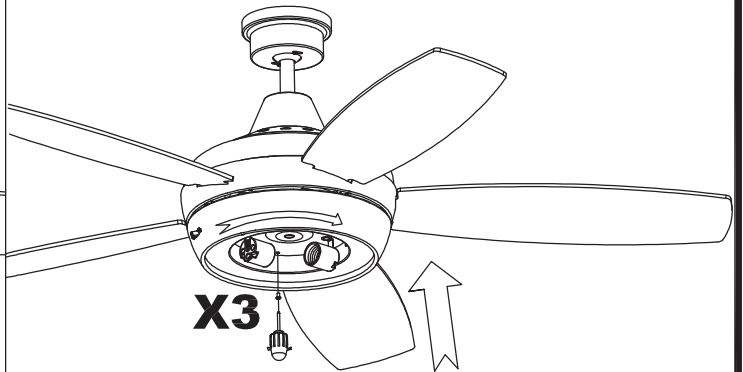

The photograph may not match the reference exactly. Please read the product description to identify the finish.

Download photometric file .ldt / .ies

TECHNICAL CHARACTERISTICS

Type:	Fan
RPM:	94/147/220
IP Protection degrees:	IP20
Lampholder:	2 x E27
Power (W):	E27 40ww
Total power consumption (W):	147
Voltage / Frequency:	230V/50Hz
Warranty (Years):	2
Units per box:	1
Net Weight (Kg):	9.57
EAN:	8435111089873,00

22

23

24

25

26

27

28

29