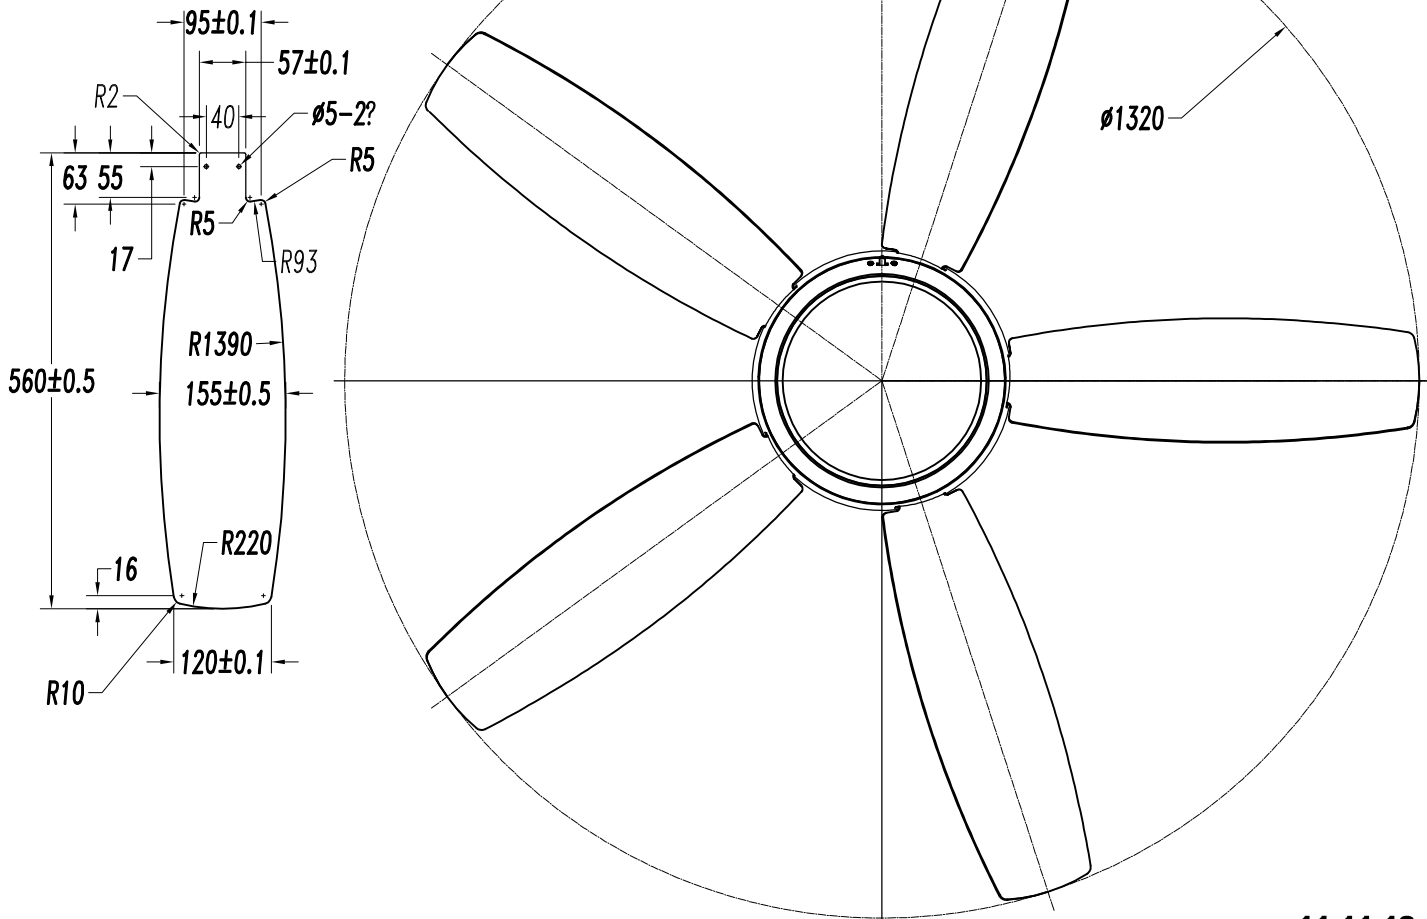

The photograph may not match the reference exactly. Please read the product description to identify the finish.

Download photometric file .ldt / .ies

TECHNICAL CHARACTERISTICS

Type:	Fan
RPM:	94/147/220
IP Protection degrees:	IP20
Lampholder:	2 x E27
Power (W):	E27 40ww
Total power consumption (W):	147
Voltage / Frequency:	230V/50Hz
Warranty (Years):	2
Units per box:	1
Net Weight (Kg):	9.57
EAN:	8435111089873,00

LED S-C4

30-0068-81-B8

30-0068-14-B8

17

18

19

20

21