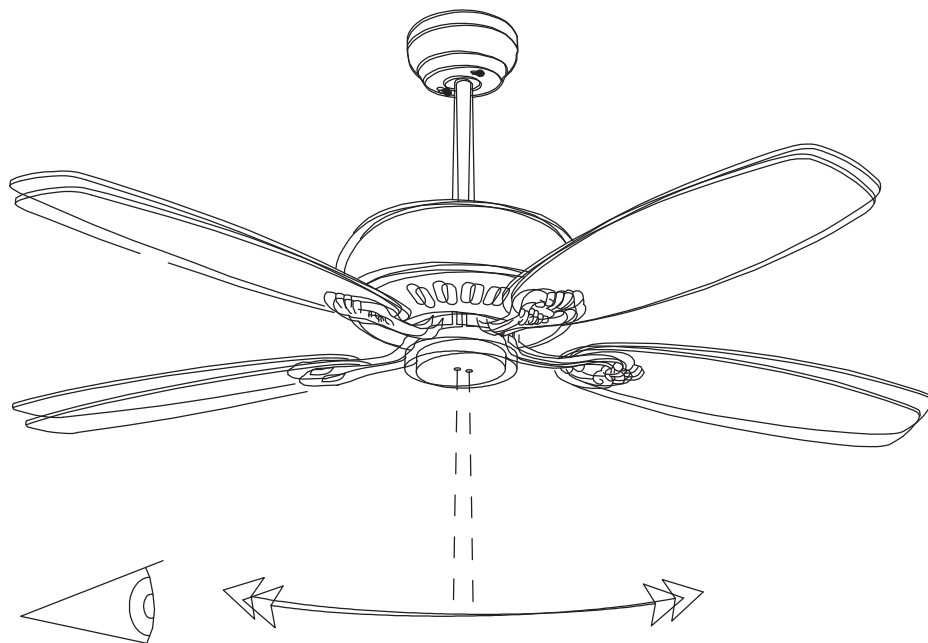

The photograph may not match the reference exactly. Please read the product description to identify the finish.

Download photometric file .ldt / .ies

TECHNICAL CHARACTERISTICS

Type:	Fan
RPM:	94/147/220
IP Protection degrees:	IP20
Lampholder:	2 x E27
Power (W):	E27 40ww
Total power consumption (W):	147
Voltage / Frequency:	230V/50Hz
Warranty (Years):	2
Units per box:	1
Net Weight (Kg):	9.57
EAN:	8435111089873,00

LED S-C4

30-0068-81-B8

30-0068-14-B8

17

18

19

20

21

22

23

24

25

26

27

28

29