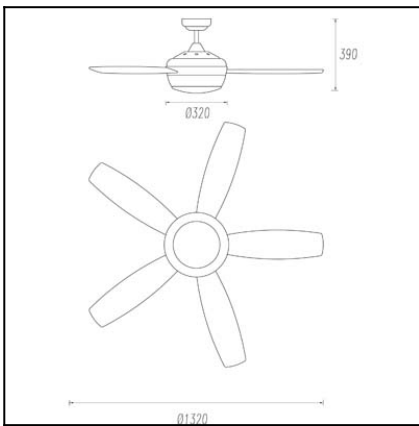

The photograph may not match the reference exactly. Please read the product description to identify the finish.

Download photometric file .ldt / .ies

TECHNICAL CHARACTERISTICS

Type:	Fan
RPM:	94/147/220
IP Protection degrees:	IP20
Lampholder:	2 x E27
Power (W):	E27 40ww
Total power consumption (W):	147
Voltage / Frequency:	230V/50Hz
Warranty (Years):	2
Units per box:	1
Net Weight (Kg):	9.57
EAN:	8435111089873,00