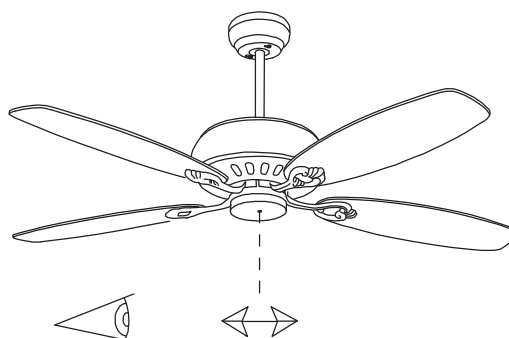

5

ON

= NO

6

ON

= NO

7

ON

= OK

8

OK

ON

= OK