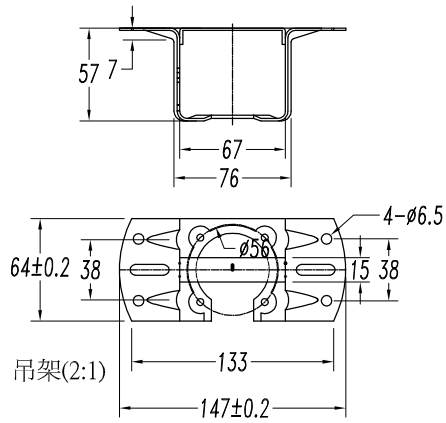

PLYWOOD/WHITE&BEECH