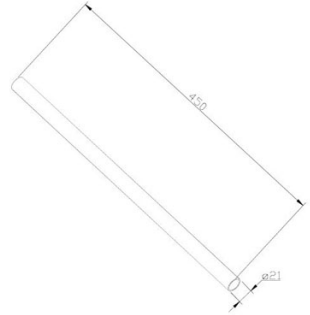

71-4399-14-14

IP20

71-1844-CF-CF

**Structure material:**

Steel

**Structure finish:**

Shiny white

71-1843-CF-CF