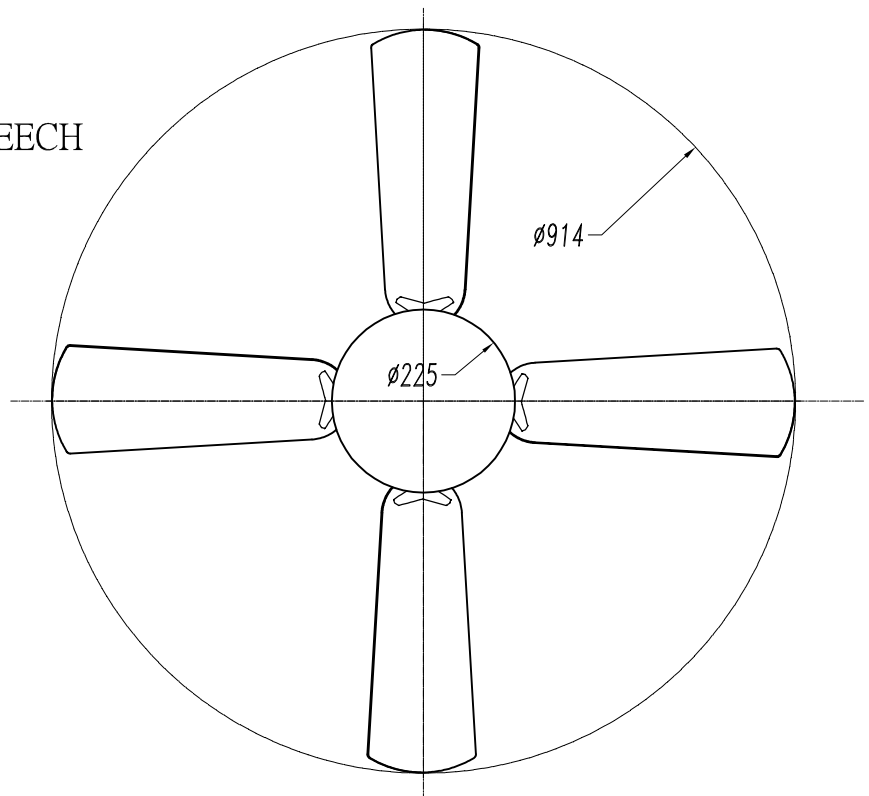

**Structure material:**

Steel

**Structure finish:**

Shiny white

PLYWOOD/WHITE&BEECH

LED S-C4