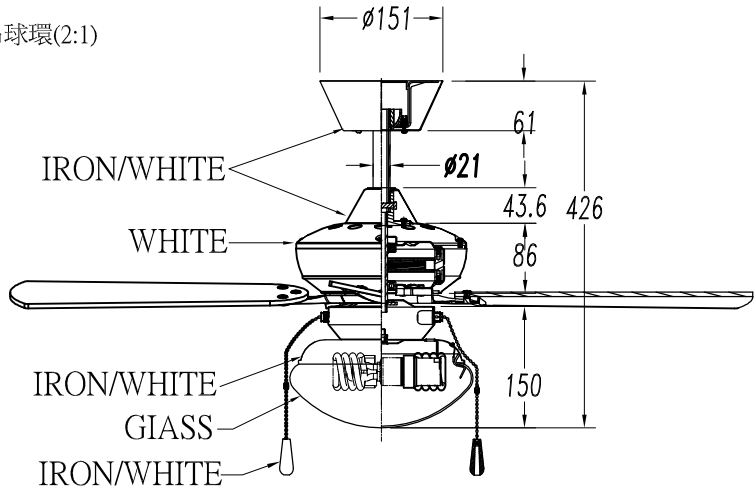

**Structure material:**

Steel

**Structure finish:**

Shiny white

PLYWOOD/WHITE&BEECH

LED S-C4