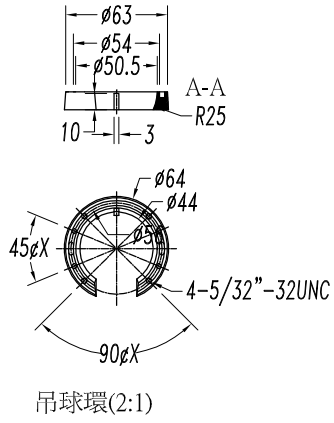

PLYWOOD/WHITE&BEECH