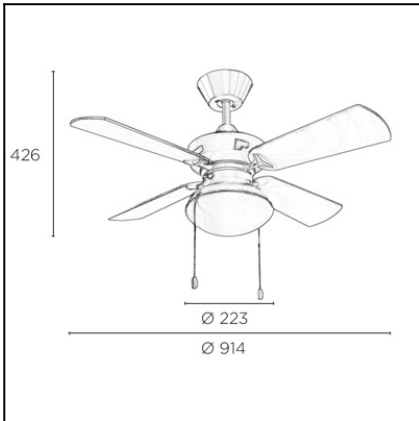

Download photometric file .ldt / .ies

TECHNICAL CHARACTERISTICS

Type:	Fan
RPM:	95/165/220
IP Protection degrees:	IP20
Lampholder:	2 x E27
Power (W):	E27 20
Total power consumption (W):	90
Voltage / Frequency:	230V/50Hz
Warranty (Years):	2
Units per box:	1
Net Weight (Kg):	5.235
EAN:	8435381401719,00

MATERIALS / FINISHES

Structure material: Steel

Structure finish: Shiny white

Blades material: Plywood

Blades finishes: White
Beech

Diffuser material: Glass

Diffuser finish: Matt opal