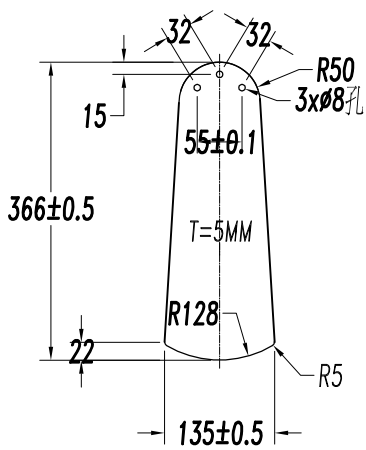

PLYWOOD/WHITE&BEECH