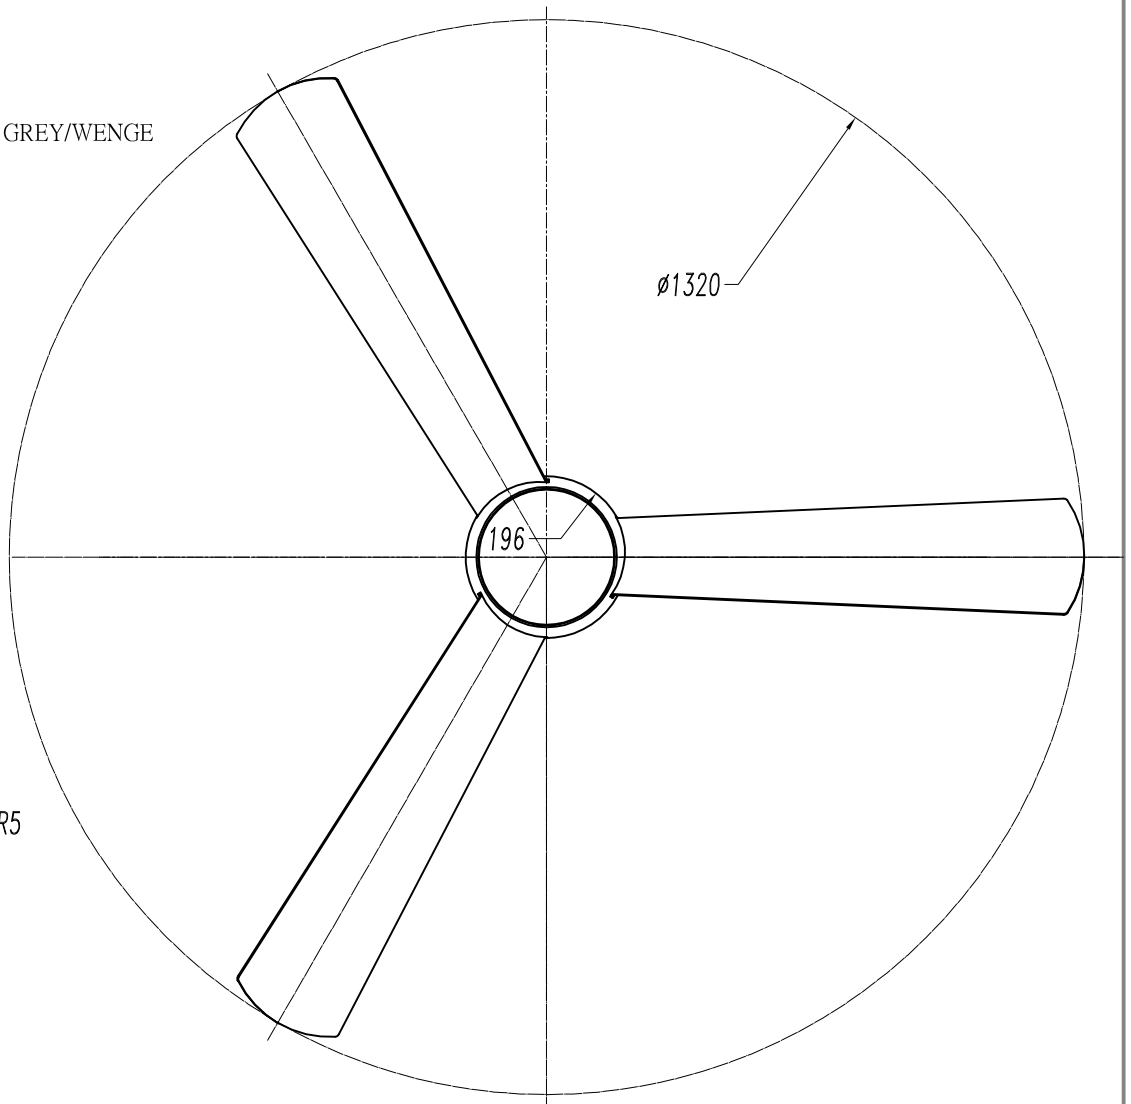

Design by Benedito Design

The photograph may not match the reference exactly. Please read the product description to identify the finish.

Download photometric file .ldt / .ies

TECHNICAL CHARACTERISTICS

Type:	Fan
RPM:	90/145/195
IP Protection degrees:	IP20
Total power consumption (W):	48
Voltage / Frequency:	230V/50Hz
Warranty (Years):	2
Units per box:	1
Net Weight (Kg):	5.865
EAN:	8435381402280,00

Satin nickel

**71-1843-81-81****Structure material:**

Steel

Structure finish:

Satin nickel

PLYWOOD/ WHITE/GREY& GREY/WENGE

LED S-C4

30-1961-81-81