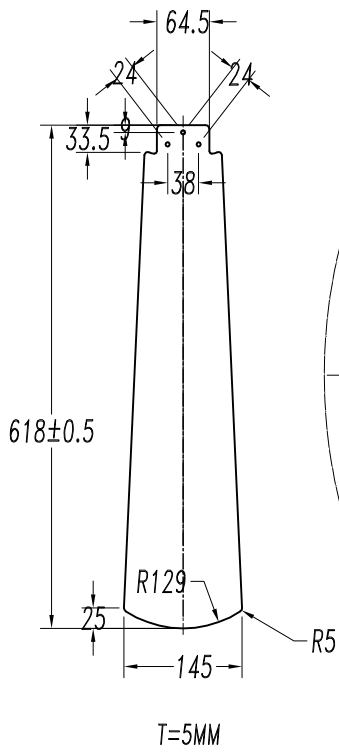

Design by Benedito Design

The photograph may not match the reference exactly. Please read the product description to identify the finish.

Download photometric file .ldt / .ies

TECHNICAL CHARACTERISTICS

Type:	Fan
RPM:	90/145/195
IP Protection degrees:	IP20
Total power consumption (W):	48
Voltage / Frequency:	230V/50Hz
Warranty (Years):	2
Units per box:	1
Net Weight (Kg):	5.865
EAN:	8435381402280,00

Satin nickel

**71-1843-81-81****Structure material:**

Steel

Structure finish:

Satin nickel

PLYWOOD/ WHITE/GREY& GREY/WENGE

LED S-C4

30-1961-81-81

30-1961-CF-CF

17

18

19

20

21

22

23

24

25

①	
②	
③	
④	
⑤	
⑥	
⑦	
⑧	STOP
⑨	

5

ON

= NO

6

ON