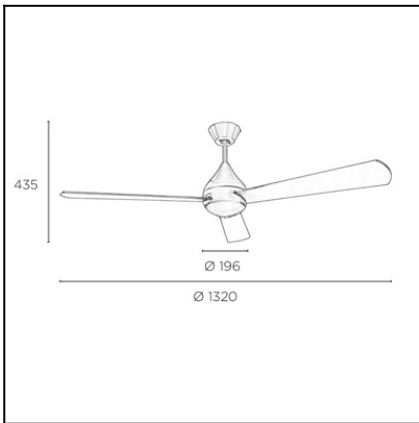

Design by Benedito Design

The photograph may not match the reference exactly. Please read the product description to identify the finish.

Download photometric file .ldt / .ies

TECHNICAL CHARACTERISTICS

Type:	Fan
RPM:	90/145/195
IP Protection degrees:	IP20
Total power consumption (W):	48
Voltage / Frequency:	230V/50Hz
Warranty (Years):	2
Units per box:	1
Net Weight (Kg):	5.865
EAN:	8435381402280,00

Satin nickel

**71-1843-81-81****Structure material:**

Steel

Structure finish:

Satin nickel

PLYWOOD/ WHITE/GREY& GREY/WENGE

LED S-C4

30-1961-81-81