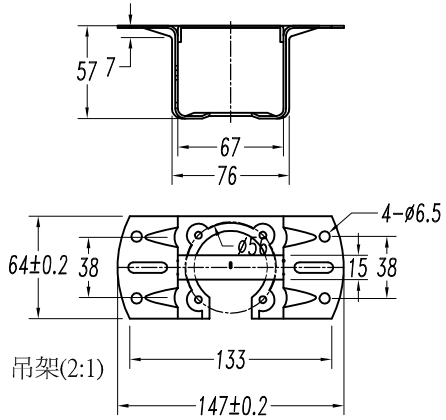

Design by Benedito Design

The photograph may not match the reference exactly. Please read the product description to identify the finish.

Download photometric file .ldt / .ies

TECHNICAL CHARACTERISTICS

Type:	Fan
RPM:	90/145/195
IP Protection degrees:	IP20
Total power consumption (W):	48
Voltage / Frequency:	230V/50Hz
Warranty (Years):	2
Units per box:	1
Net Weight (Kg):	5.865
EAN:	8435381402280,00

Satin nickel

**71-1843-81-81****Structure material:**

Steel

Structure finish:

Satin nickel

PLYWOOD/ WHITE/GREY& GREY/WENGE

LED S-C4

30-1961-81-81