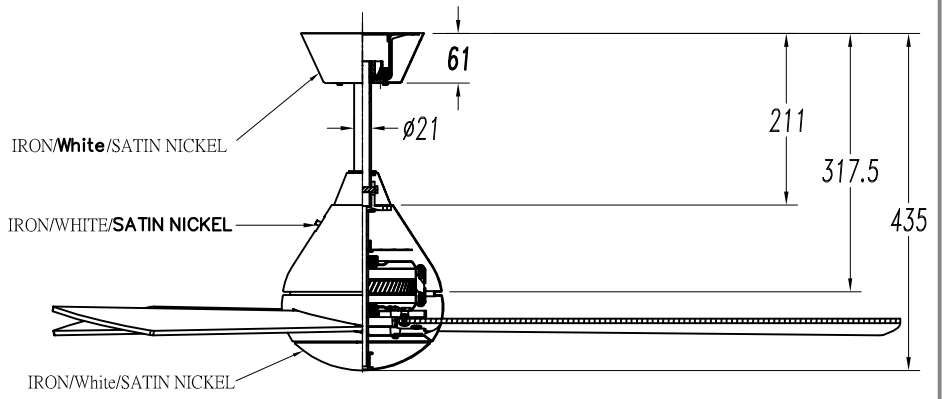

Design by Benedito Design

The photograph may not match the reference exactly. Please read the product description to identify the finish.

Download photometric file .ldt / .ies

TECHNICAL CHARACTERISTICS

Type:	Fan
RPM:	90/145/195
IP Protection degrees:	IP20
Total power consumption (W):	48
Voltage / Frequency:	230V/50Hz
Warranty (Years):	2
Units per box:	1
Net Weight (Kg):	5.865
EAN:	8435381402280,00

Satin nickel

**71-1843-81-81****Structure material:**

Steel

Structure finish:

Satin nickel

PLYWOOD/ WHITE/GREY& GREY/WENGE

LED S-C4

30-1961-81-81