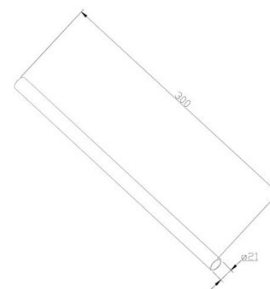

Structure material:

Steel

Structure finish:

Shiny white