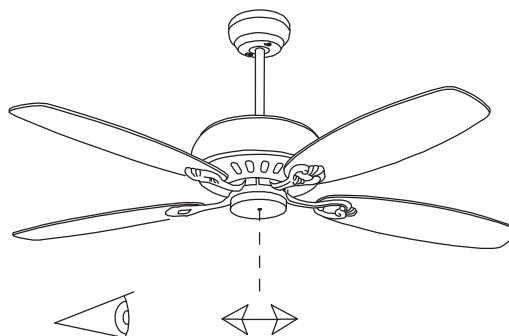

5

ON

NO

6

ON

NO

7

ON

OK

8

OK

ON

OK