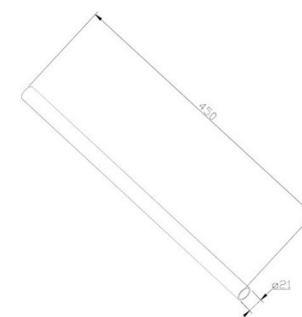

Structure material:

Steel

Structure finish:

Shiny white