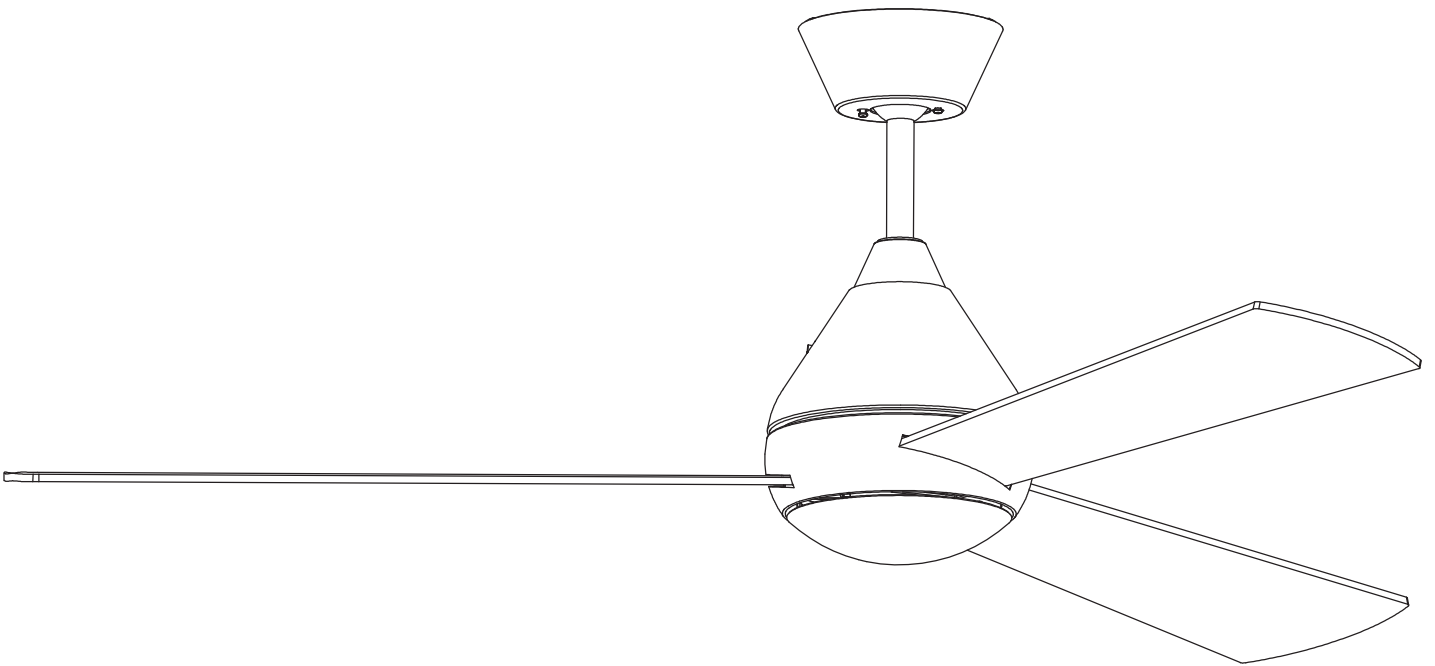

LED S-C4

30-1961-81-81

30-1961-CF-CF