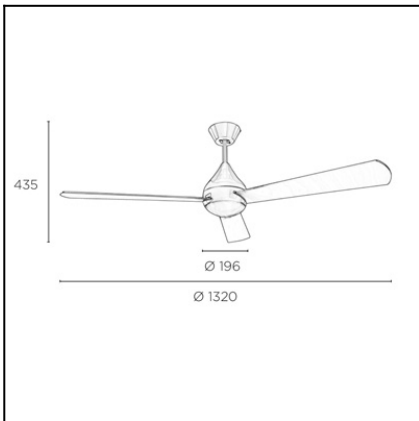

Design by Benedito Design

The photograph may not match the reference exactly. Please read the product description to identify the finish.

Download photometric file .ldt / .ies

TECHNICAL CHARACTERISTICS

Type:	Fan
RPM:	90/145/195
IP Protection degrees:	IP20
Total power consumption (W):	48
Voltage / Frequency:	230V/50Hz
Warranty (Years):	2
Units per box:	1
Net Weight (Kg):	5.865
EAN:	8435381402273,00