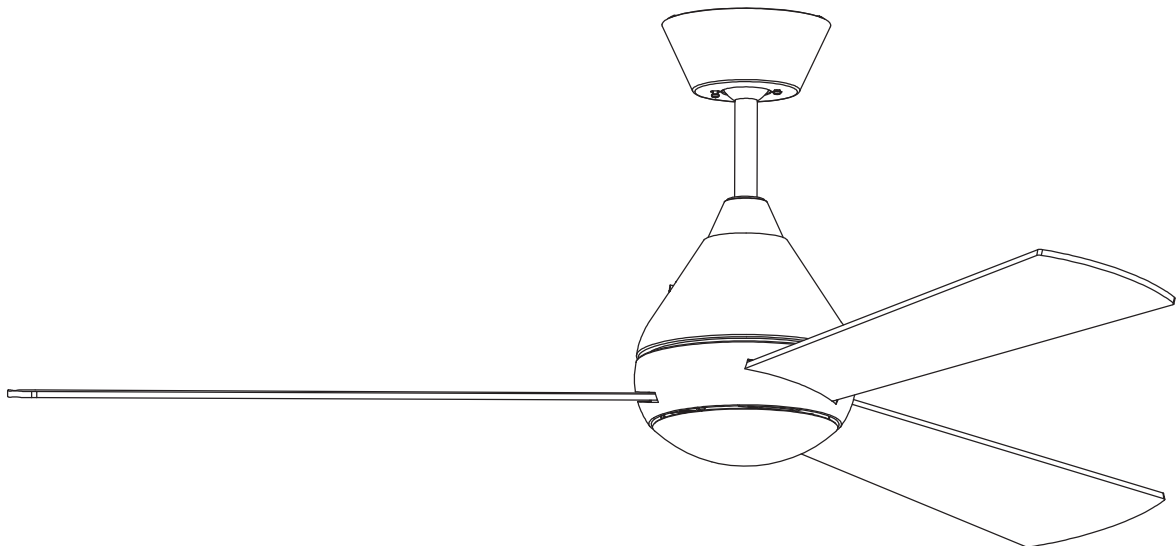

①	
②	
③	
④	
⑤	
⑥	
⑦	
⑧	STOP
⑨