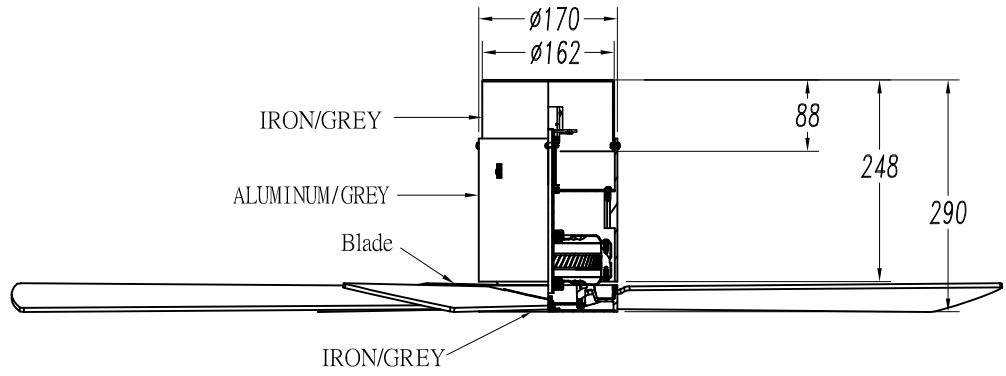

Design by Estudi Ribaudí

The photograph may not match the reference exactly. Please read the product description to identify the finish.

TECHNICAL CHARACTERISTICS

Type:	Fan
RPM:	90/135/180
IP Protection degrees:	IP20
Total power consumption (W):	53
Voltage / Frequency:	230V/50Hz
Warranty (Years):	2
Units per box:	1
Net Weight (Kg):	8.115
EAN:	8435381402440,00

MATERIALS / FINISHES

Structure material:	Aluminium
Structure finish:	Shiny white
Blades material:	Plywood
Blades finishes:	White Textured grey

Download photometric file .ldt / .ies

71-1964-CF-CF

Structure material:

Steel

Structure finish:

Shiny white

PLYWOOD/GREY&WHITE

LED S-C4

30-1964-N3-N3

30-1964-CF-CF

8