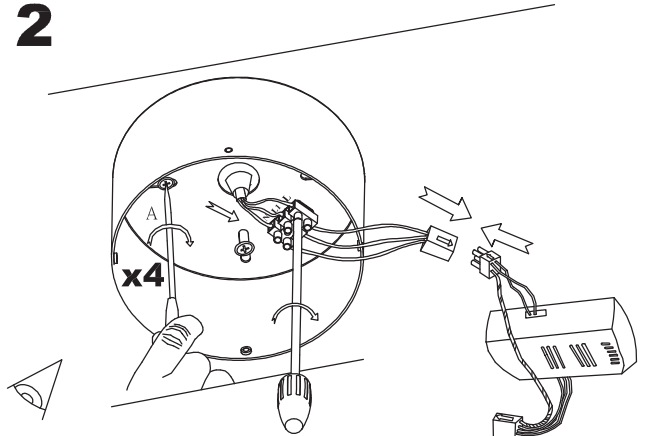

Design by Estudi Ribaudí

The photograph may not match the reference exactly. Please read the product description to identify the finish.

TECHNICAL CHARACTERISTICS

Type:	Fan
RPM:	90/135/180
IP Protection degrees:	IP20
Total power consumption (W):	53
Voltage / Frequency:	230V/50Hz
Warranty (Years):	2
Units per box:	1
Net Weight (Kg):	8.115
EAN:	8435381402440,00

Steel

Structure finish:

Shiny white

PLYWOOD/GREY&WHITE

LED S-C4

30-1964-N3-N3

30-1964-CF-CF

8