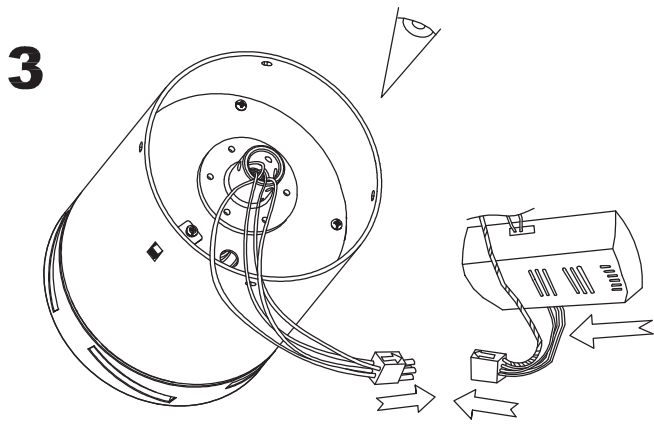

Design by Estudi Ribaudí

The photograph may not match the reference exactly. Please read the product description to identify the finish.

TECHNICAL CHARACTERISTICS

Type:	Fan
RPM:	90/135/180
IP Protection degrees:	IP20
Total power consumption (W):	53
Voltage / Frequency:	230V/50Hz
Warranty (Years):	2
Units per box:	1
Net Weight (Kg):	8.115
EAN:	8435381402440,00

Steel

Structure finish:

Shiny white

PLYWOOD/GREY&WHITE

LED S-C4

30-1964-N3-N3

30-1964-CF-CF

8