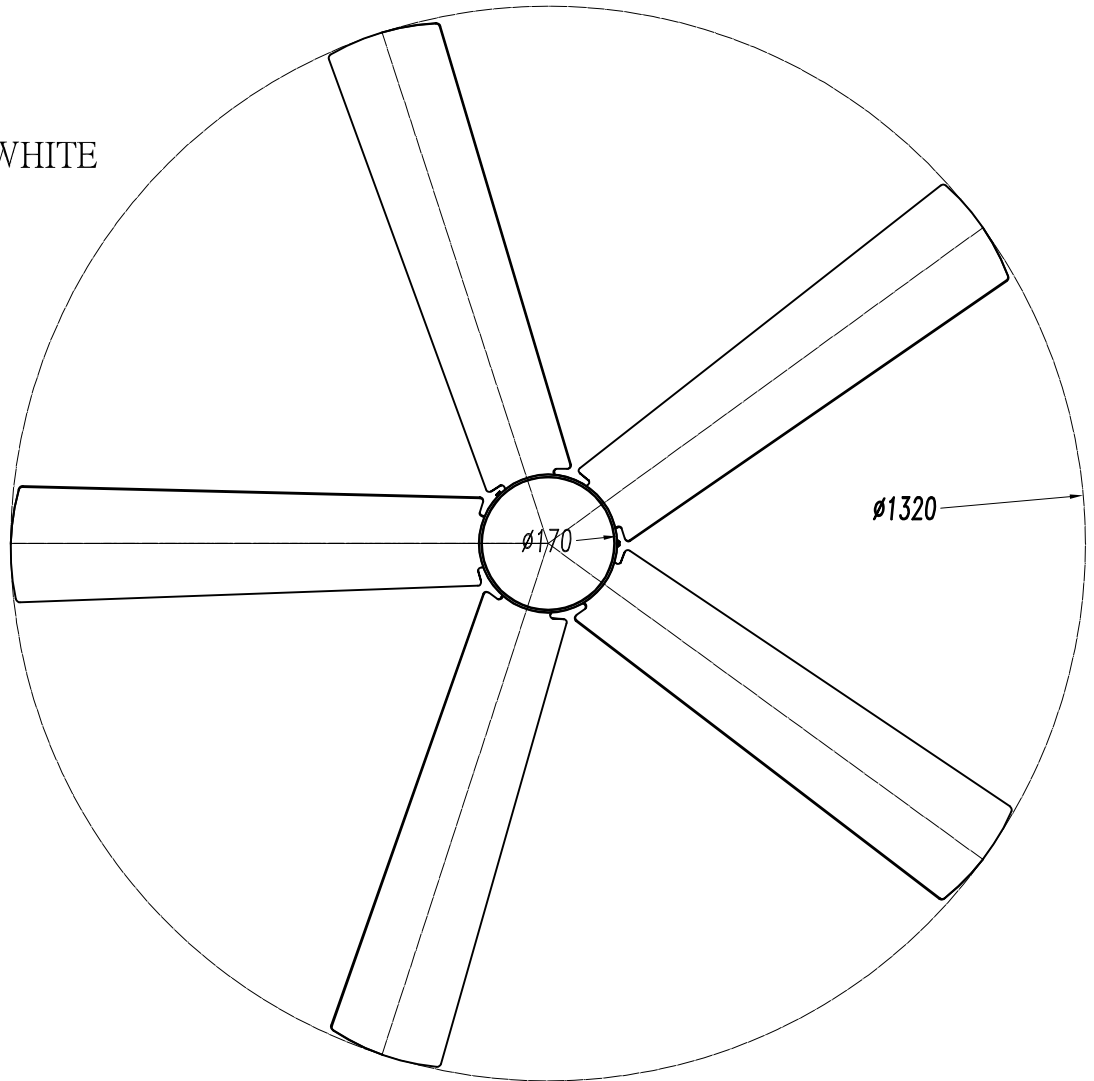

Design by Estudi Ribaudí

The photograph may not match the reference exactly. Please read the product description to identify the finish.

TECHNICAL CHARACTERISTICS

Type:	Fan
RPM:	90/135/180
IP Protection degrees:	IP20
Total power consumption (W):	53
Voltage / Frequency:	230V/50Hz
Warranty (Years):	2
Units per box:	1
Net Weight (Kg):	8.115
EAN:	8435381402440,00

Steel

Structure finish:

Shiny white

PLYWOOD/GREY&WHITE

LED S-C4

30-1964-N3-N3

30-1964-CF-CF

8