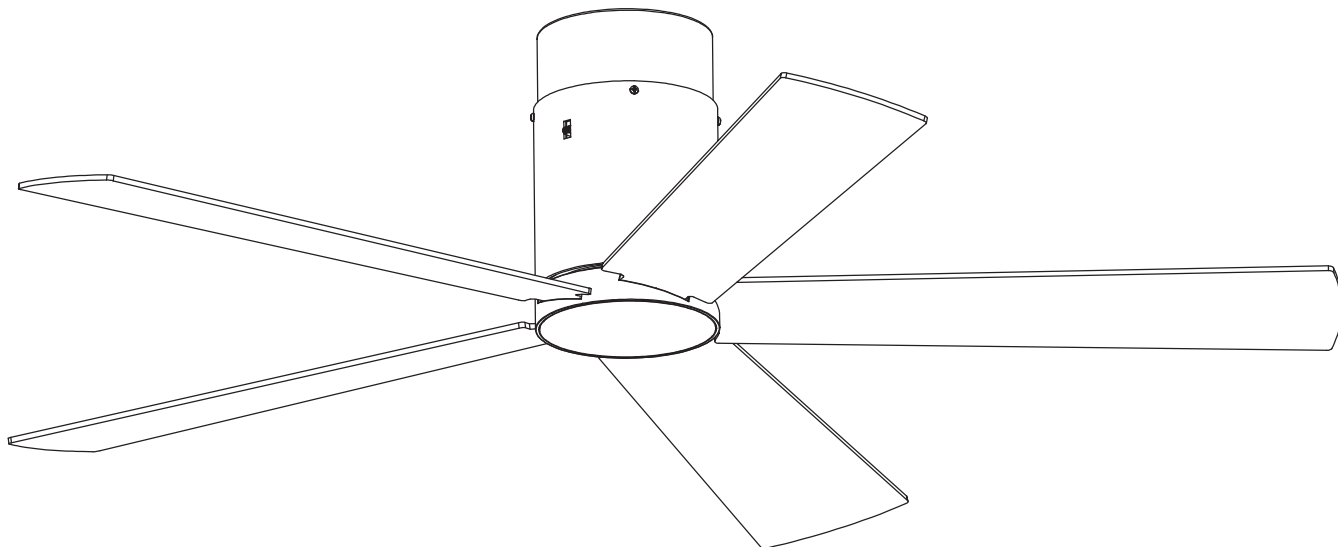

Design by Estudi Ribaudí

The photograph may not match the reference exactly. Please read the product description to identify the finish.

TECHNICAL CHARACTERISTICS

Type:	Fan
RPM:	90/135/180
IP Protection degrees:	IP20
Total power consumption (W):	53
Voltage / Frequency:	230V/50Hz
Warranty (Years):	2
Units per box:	1
Net Weight (Kg):	8.115
EAN:	8435381402440,00

MATERIALS / FINISHES

Structure material:	Aluminium
Structure finish:	Shiny white
Blades material:	Plywood
Blades finishes:	White Textured grey

Download photometric file .ldt / .ies

71-1964-CF-CF

Structure material:

Steel

Structure finish:

Shiny white

PLYWOOD/GREY&WHITE

LED S-C4

30-1964-N3-N3

30-1964-CF-CF

8