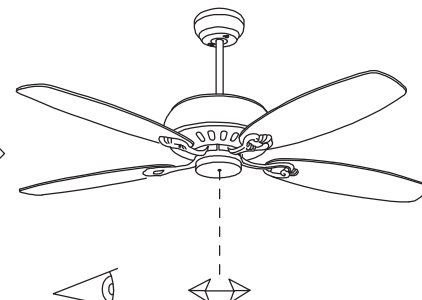

5

ON

NO

6

ON

NO

7

ON

OK

8

OK

ON

OK