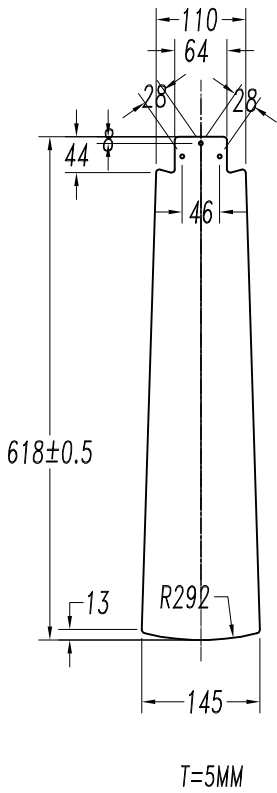

PLYWOOD/GREY&WHITE