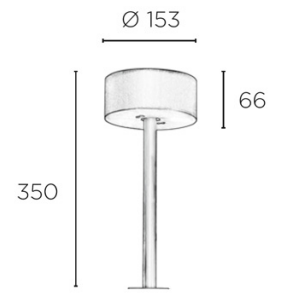

Design by Estudi Ribaudí

The photograph may not match the reference exactly. Please read the product description to identify the finish.

TECHNICAL CHARACTERISTICS

Type:	Fan
RPM:	90/135/180
IP Protection degrees:	IP20
Total power consumption (W):	53
Voltage / Frequency:	230V/50Hz
Warranty (Years):	2
Units per box:	1
Net Weight (Kg):	8.115
EAN:	8435381402440,00

MATERIALS / FINISHES

Structure material:	Aluminium
Structure finish:	Shiny white
Blades material:	Plywood
Blades finishes:	White Textured grey

Download photometric file .ldt / .ies

71-1964-CF-CF

Structure material:

Steel

Structure finish:

Shiny white

PLYWOOD/GREY&WHITE

LED S-C4

30-1964-N3-N3

30-1964-CF-CF

8