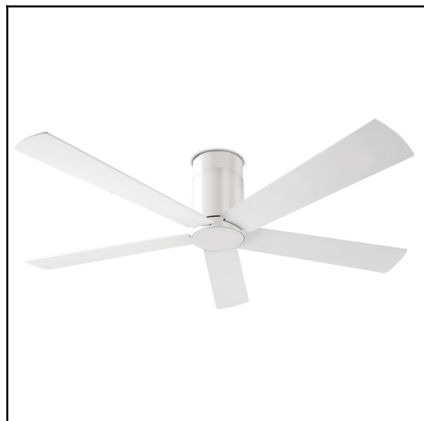

Design by Estudi Ribaudí

The photograph may not match the reference exactly. Please read the product description to identify the finish.

TECHNICAL CHARACTERISTICS

Type:	Fan
RPM:	90/135/180
IP Protection degrees:	IP20
Total power consumption (W):	53
Voltage / Frequency:	230V/50Hz
Warranty (Years):	2
Units per box:	1
Net Weight (Kg):	8.115
EAN:	8435381402440,00

MATERIALS / FINISHES

Structure material:	Aluminium
Structure finish:	Shiny white
Blades material:	Plywood
Blades finishes:	White Textured grey

Download photometric file .ldt / .ies

71-1964-CF-CF

Structure material:

Steel

Structure finish:

Shiny white

PLYWOOD/GREY&WHITE

LED S-C4

30-1964-N3-N3

30-1964-CF-CF

8