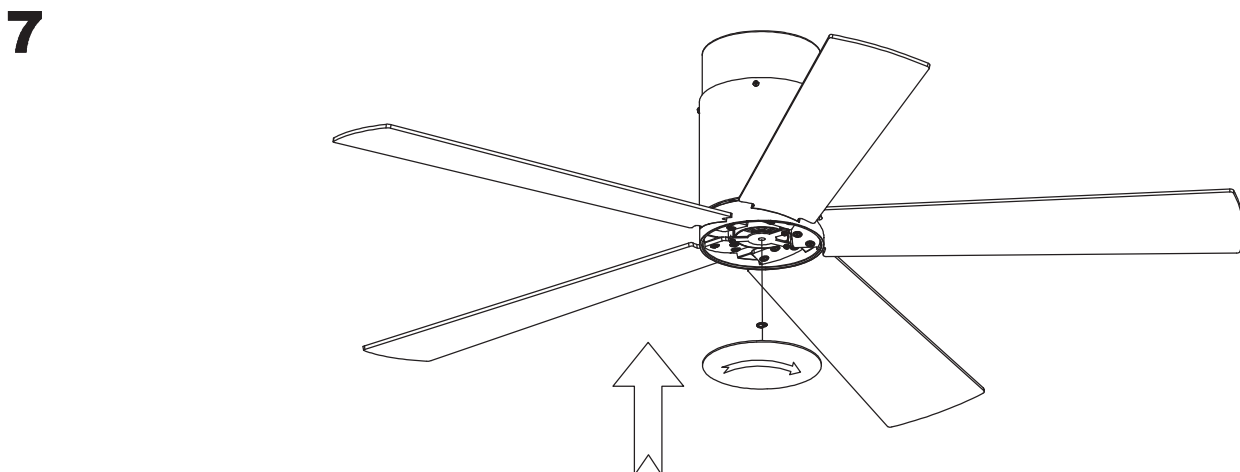

Design by Estudi Ribaudí

The photograph may not match the reference exactly. Please read the product description to identify the finish.

TECHNICAL CHARACTERISTICS

Type:	Fan
RPM:	90/135/180
IP Protection degrees:	IP20
Total power consumption (W):	53
Voltage / Frequency:	230V/50Hz
Warranty (Years):	2
Units per box:	1
Net Weight (Kg):	8.115
EAN:	8435381402440,00

Steel

Structure finish:

Shiny white

PLYWOOD/GREY&WHITE

LED S-C4

30-1964-N3-N3

30-1964-CF-CF

8