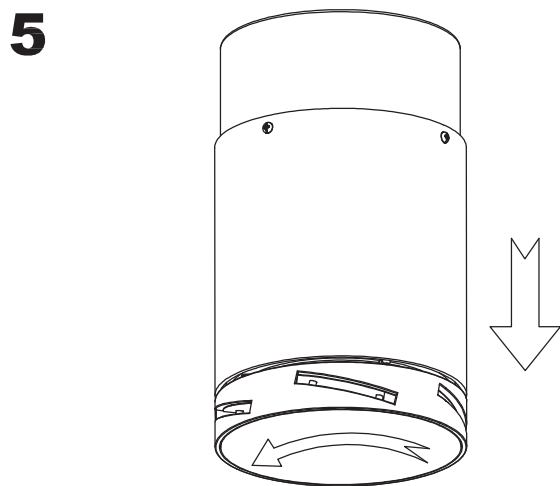

Design by Estudi Ribaudí

The photograph may not match the reference exactly. Please read the product description to identify the finish.

TECHNICAL CHARACTERISTICS

Type:	Fan
RPM:	90/135/180
IP Protection degrees:	IP20
Total power consumption (W):	53
Voltage / Frequency:	230V/50Hz
Warranty (Years):	2
Units per box:	1
Net Weight (Kg):	8.115
EAN:	8435381402440,00

Steel

Structure finish:

Shiny white

PLYWOOD/GREY&WHITE

LED S-C4

30-1964-N3-N3

30-1964-CF-CF

8