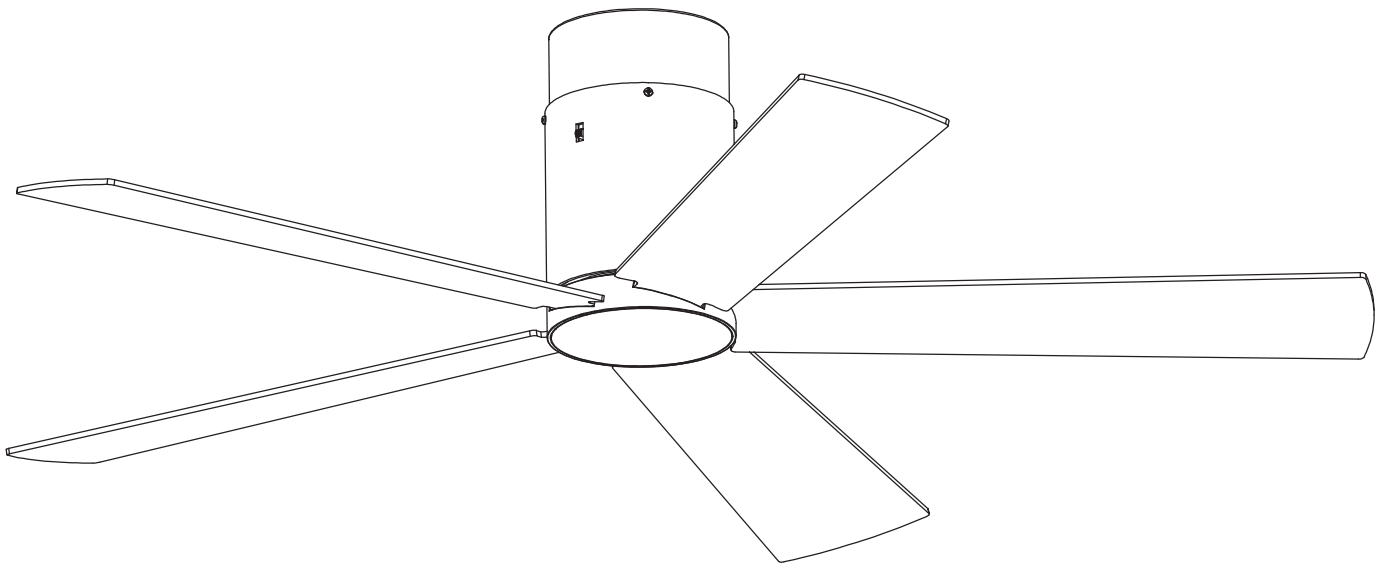

Design by Estudi Ribaudí

The photograph may not match the reference exactly. Please read the product description to identify the finish.

TECHNICAL CHARACTERISTICS

Type:	Fan
RPM:	90/135/180
IP Protection degrees:	IP20
Total power consumption (W):	53
Voltage / Frequency:	230V/50Hz
Warranty (Years):	2
Units per box:	1
Net Weight (Kg):	8.115
EAN:	8435381402440,00

Steel

Structure finish:

Shiny white

PLYWOOD/GREY&WHITE

LED S-C4

30-1964-N3-N3

30-1964-CF-CF

8