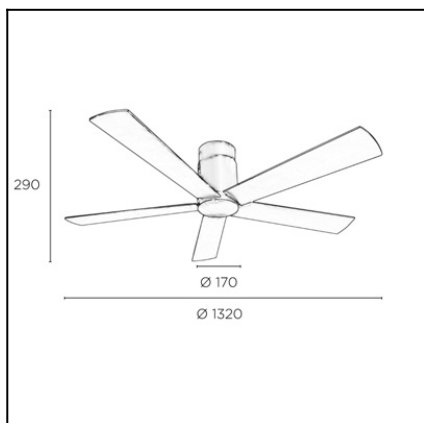

Design by Estudi Ribaudí

The photograph may not match the reference exactly. Please read the product description to identify the finish.

TECHNICAL CHARACTERISTICS

Type:	Fan
RPM:	90/135/180
IP Protection degrees:	IP20
Total power consumption (W):	53
Voltage / Frequency:	230V/50Hz
Warranty (Years):	2
Units per box:	1
Net Weight (Kg):	8.115
EAN:	8435381402440,00