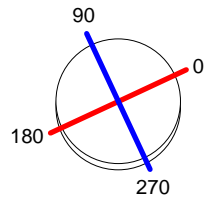

Luminaria		Ensayo		Lámpara	
Código	30-5354-81-M1	Código	30-4354-81-M1	Código	FC 55 W/830
Nombre	Luminaria 1x55W 2GX13 opal	NombreLuminaria	1x55W 2GX13 opal	Número	1
Familia	- LEDS-C4	Fecha	30-07-2010	Posición	Universal
Eficiencia	56.05%	Sist. de Coorden.	C-G	Flujo Total	4200.00 lm
Valor Máximo	359.87 cd	Posición	C=0.00 G=140.00	Bisimétrico	

Diam=400mm

Semiplanos C