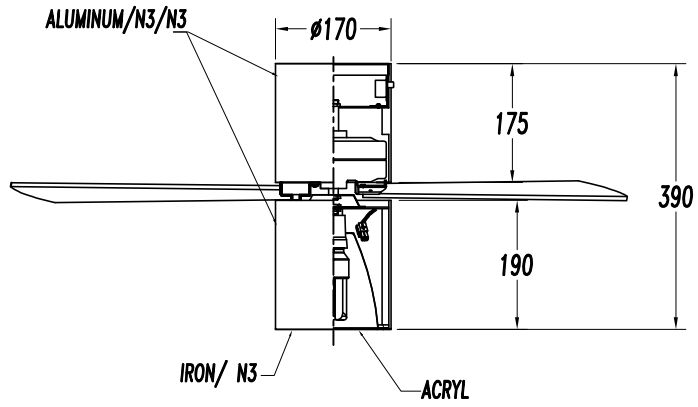

[Download photometric file .ldt / .ies](#)

71-4393-CF-CF

**Structure material:**

Steel

**Structure finish:**

Shiny white

WOOD / WHITE&GREY

LED S-C4

# 30-4393

L max: 135mm / W max: 23W

Recommend TWIST OSRAM 23w

**9**

**X4**

**10**

**x2**

**11**