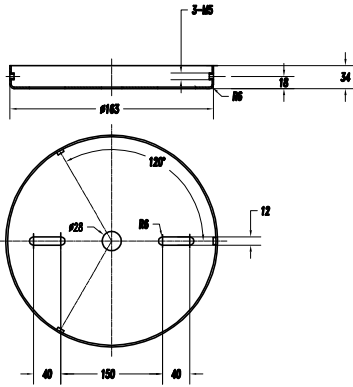

[Download photometric file .ldt / .ies](#)

71-4393-CF-CF

**Structure material:**

Steel

**Structure finish:**

Shiny white

WOOD / WHITE&GREY

LED S-C4

# 30-4393

L max: 135mm / W max: 23W

Recommend TWIST OSRAM 23w

**9**

**X4**

**10**

**x2**

**11**