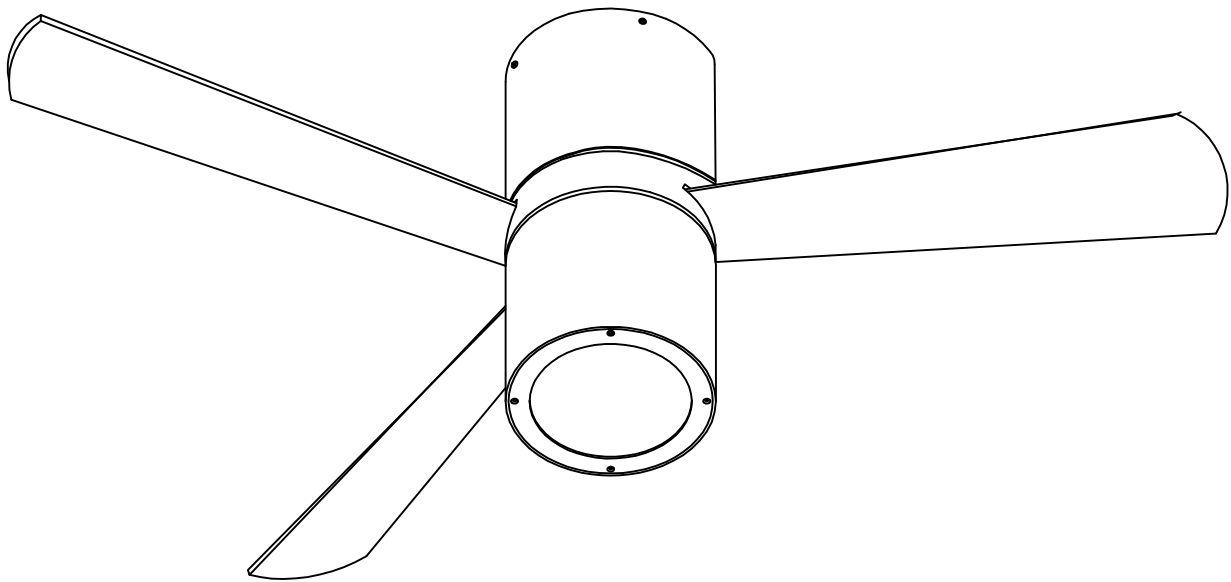

LED S-C4

30-4393

L max: 135mm / W max: 23W

Recommend TWIST OSRAM 23w