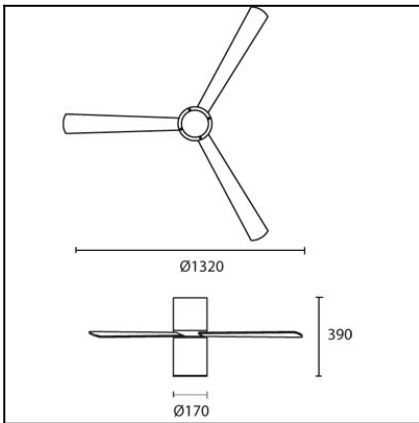

## 30-4393-CF-M1

Design by Estudi Ribaudí

The photograph may not match the reference exactly. Please read the product description to identify the finish.

### TECHNICAL CHARACTERISTICS

Type:	Fan
RPM:	100/150/200
IP Protection degrees:	IP20
Lampholder:	1 x E27
Power (W):	E27 23
Voltage / Frequency:	230V/50Hz
Warranty (Years):	2
Units per box:	1
Net Weight (Kg):	6.8
EAN:	8,43538E+12

# 30-4393

L max: 135mm / W max: 23W

Recommend TWIST OSRAM 23w

**9**

**X4**

**10**

**x2**

**11**