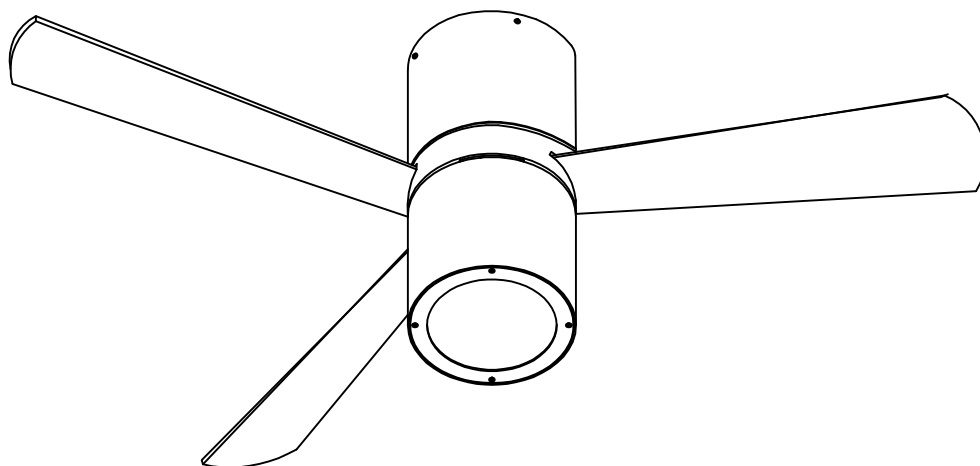

## 30-4393-CF-M1

Design by Estudi Ribaudí

The photograph may not match the reference exactly. Please read the product description to identify the finish.

# 30-4393

L max: 135mm / W max: 23W

Recommend TWIST OSRAM 23w

**9**

**X4**

**10**

**x2**

**11**

**X4**

**B**

**A**

**12**

①	
②	
③	
④	
⑤	
⑥	
⑦	
⑧	STOP
⑨	

**ON**

**OK**

**ON**