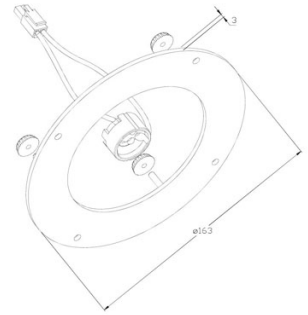

[Download photometric file .ldt / .ies](#)

71-4393-CF-CF

**Structure material:**

Steel

**Structure finish:**

Shiny white

WOOD / WHITE&GREY

LED S-C4

# 30-4393

L max: 135mm / W max: 23W

Recommend TWIST OSRAM 23w

**9**

**X4**

**10**

**x2**

**11**