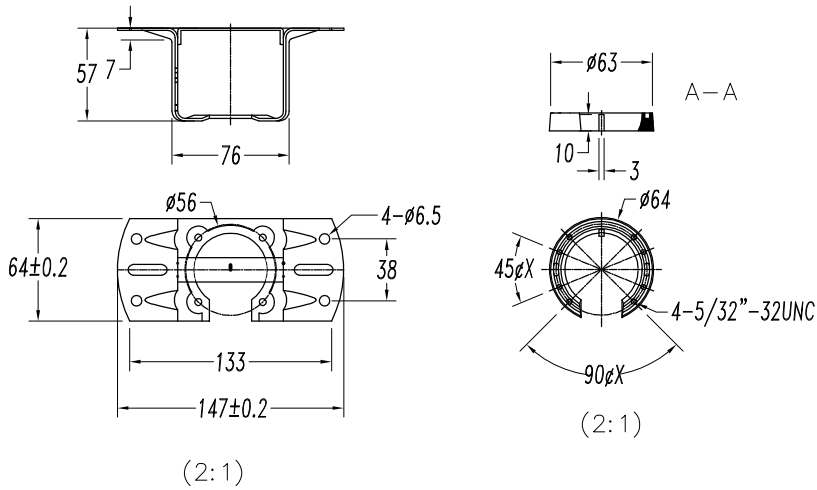

WOOD/OIL RUBBED
BRONZE&TEAK