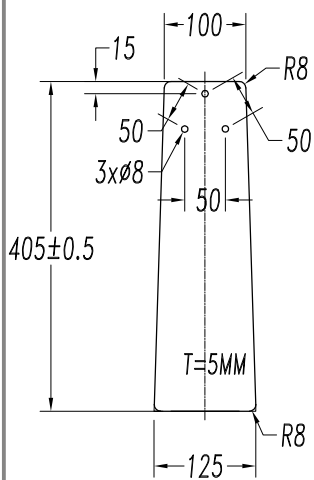

WOOD/OIL RUBBED
BRONZE&TEAK