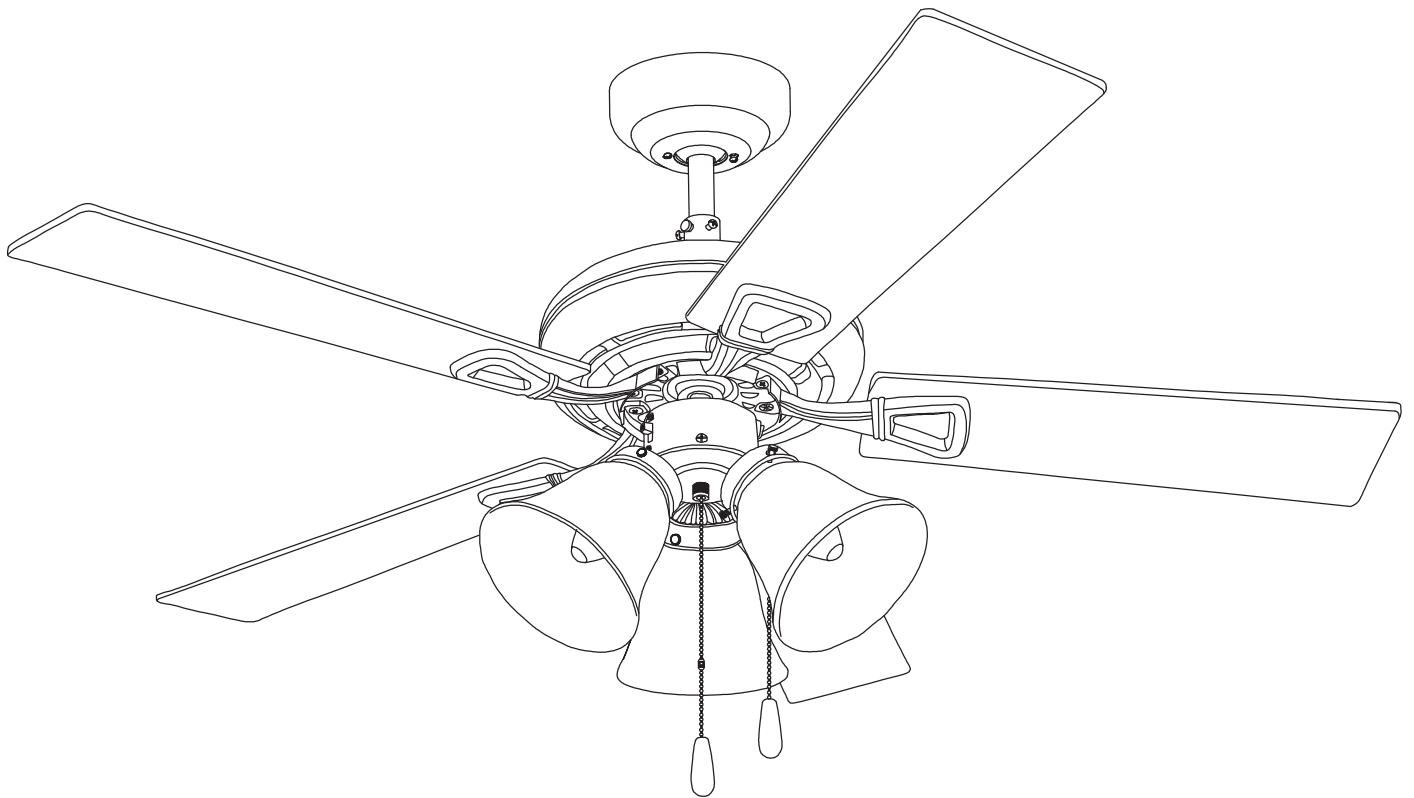

LEDS-C4

30-4405-J7-E7