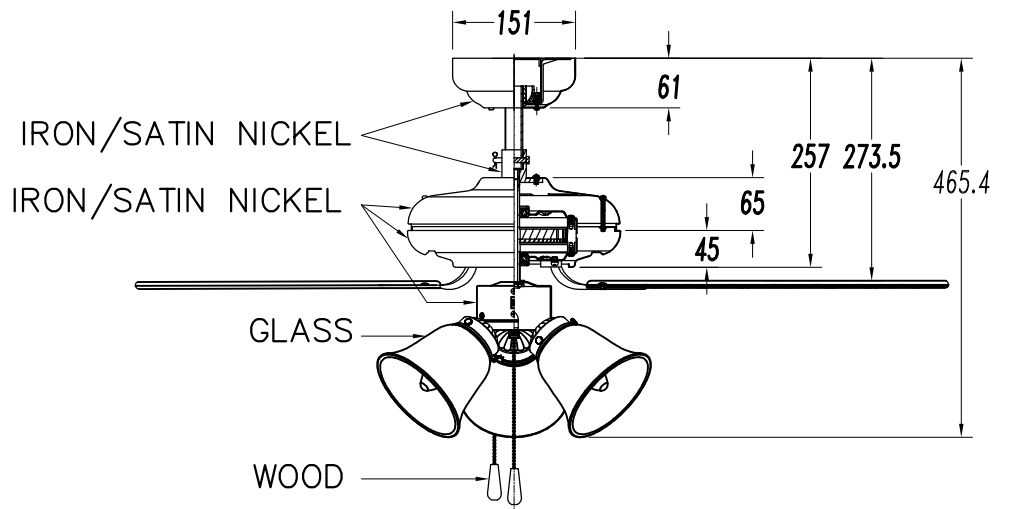

The photograph may not match the reference exactly. Please read the product description to identify the finish.

Download photometric file .ldt /.ies

TECHNICAL CHARACTERISTICS

Type:	Fan
RPM:	90/140/190
IP Protection degrees:	IP20
Lampholder:	3 x E27 3 x E27
Power (W):	E27 15 W E27 60W
Voltage / Frequency:	230V/50Hz
Units per box:	1
Net Weight (Kg):	6.53
EAN:	8435111082690
CFM:	4250.00

MATERIALS / FINISHES

Structure material: Steel

Diffuser material: Glass

Structure finish: Copper-colored brown

Blades material: Plywood

Blades finishes: Wenge-painted finish
Teak

71-4399-14-14

IP20