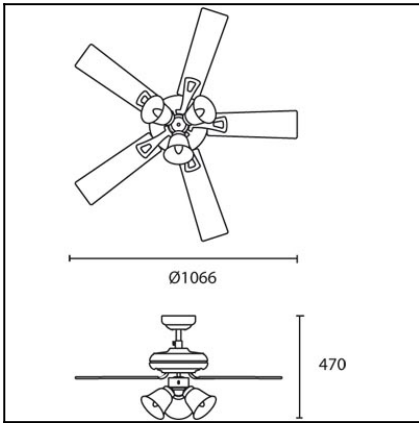

The photograph may not match the reference exactly. Please read the product description to identify the finish.

Download photometric file .ldt /.ies

TECHNICAL CHARACTERISTICS

Type:	Fan
RPM:	90/140/190
IP Protection degrees:	IP20
Lampholder:	3 x E27 3 x E27
Power (W):	E27 15 W E27 60W
Voltage / Frequency:	230V/50Hz
Units per box:	1
Net Weight (Kg):	6.53
EAN:	8435111082690
CFM:	4250.00