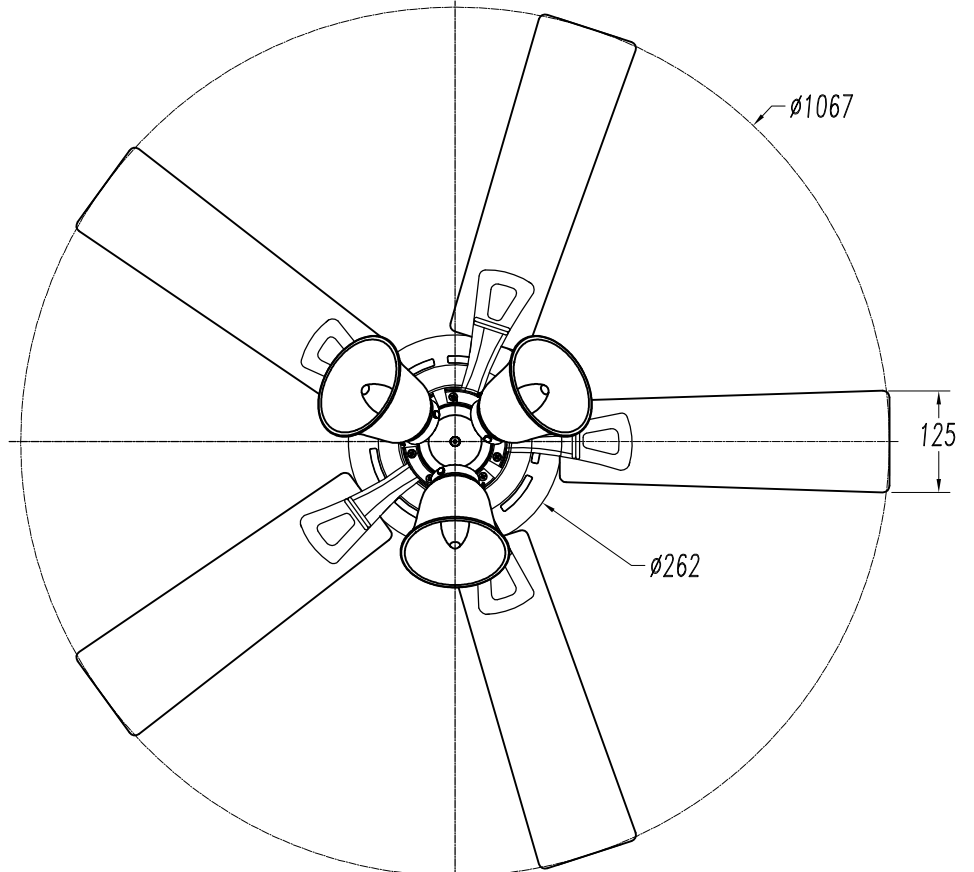

WOOD/OIL RUBBED
BRONZE&TEAK