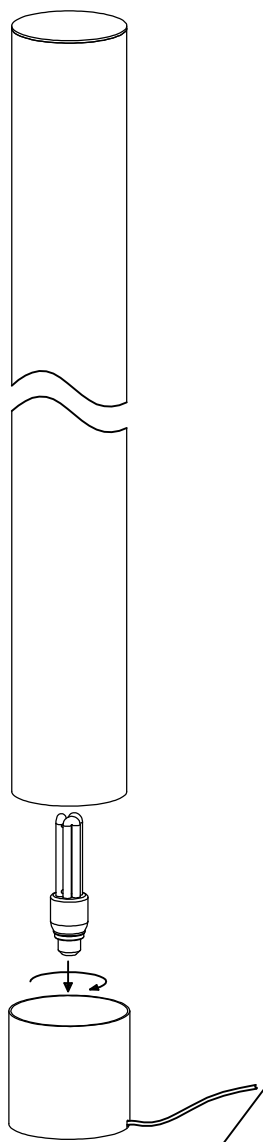

The photograph may not match the reference exactly. Please read the product description to identify the finish.

TECHNICAL CHARACTERISTICS

Type:	Table lamp
IP Protection degrees:	IP20
Lampholder:	1 x E27/PAR-30
Power (W):	E27/PAR-30 MAX 75W
Total power consumption (W):	75
Voltage / Frequency:	220-240V/50-60Hz
Units per box:	1
Net Weight (Kg):	4.475
EAN:	8435111032794

MATERIALS / FINISHES

Structure material:	Aluminium	Diffuser material:	Polycarbonate
		Diffuser finish:	Matt

[Download photometric file .ldt / .ies](#)

1

2