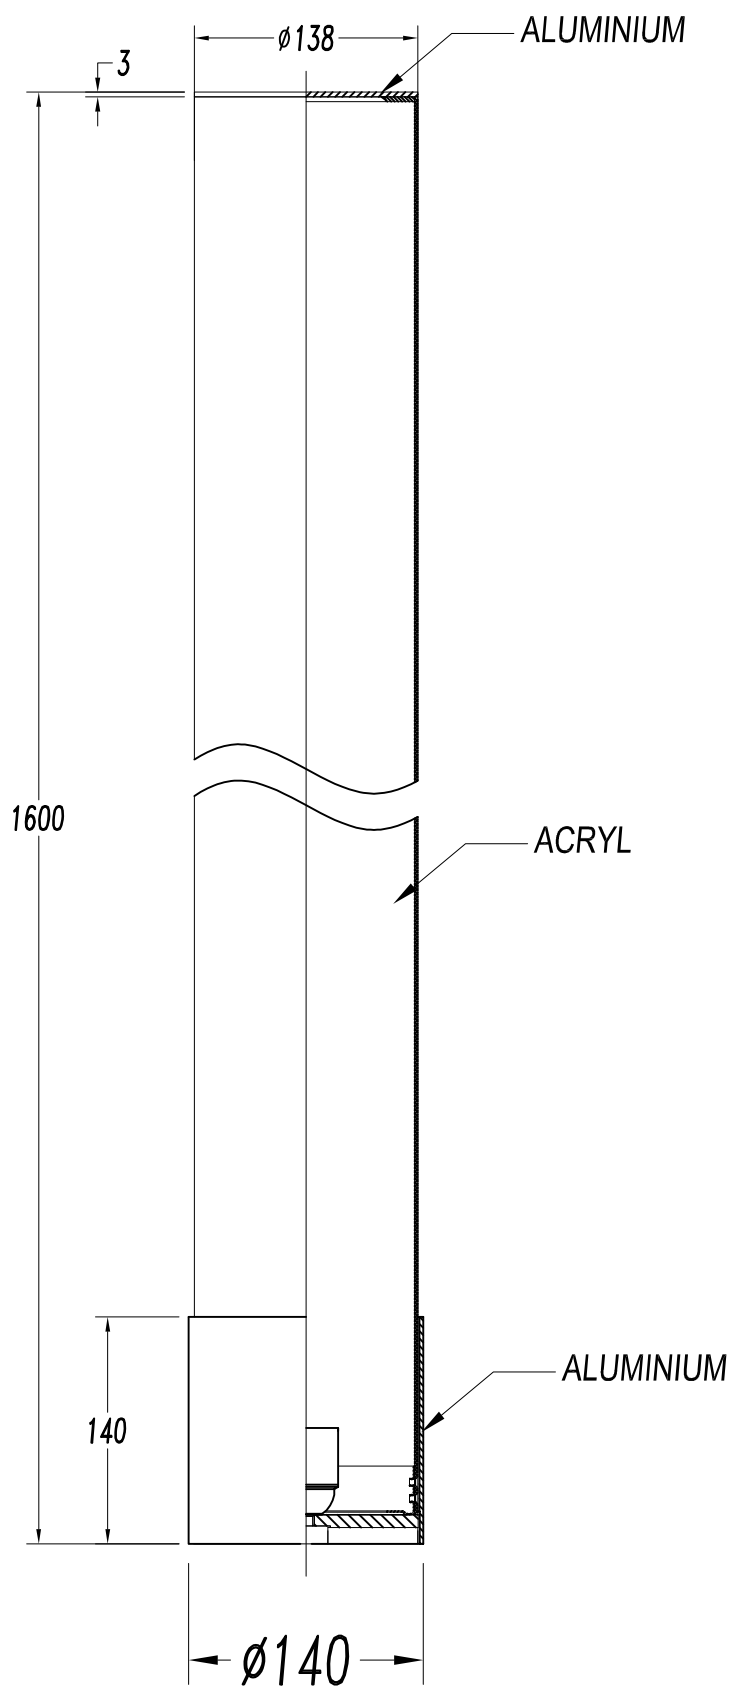

The photograph may not match the reference exactly. Please read the product description to identify the finish.

TECHNICAL CHARACTERISTICS

Type:	Table lamp
IP Protection degrees:	IP20
Lampholder:	1 x E27/PAR-30
Power (W):	E27/PAR-30 MAX 75W
Total power consumption (W):	75
Voltage / Frequency:	220-240V/50-60Hz
Units per box:	1
Net Weight (Kg):	4.475
EAN:	8435111032794

MATERIALS / FINISHES

Structure material:	Aluminium	Diffuser material:	Polycarbonate
		Diffuser finish:	Matt

[Download photometric file .ldt / .ies](#)

1

2