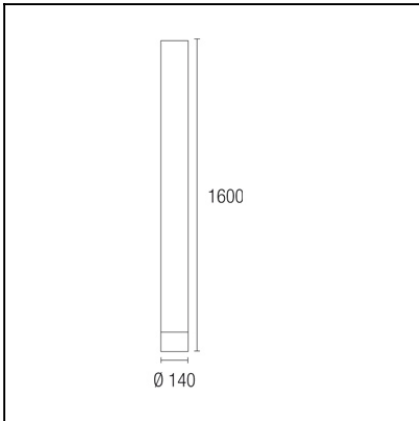

The photograph may not match the reference exactly. Please read the product description to identify the finish.

TECHNICAL CHARACTERISTICS

Type:	Table lamp
IP Protection degrees:	IP20
Lampholder:	1 x E27/PAR-30
Power (W):	E27/PAR-30 MAX 75W
Total power consumption (W):	75
Voltage / Frequency:	220-240V/50-60Hz
Units per box:	1
Net Weight (Kg):	4.475
EAN:	8435111032794