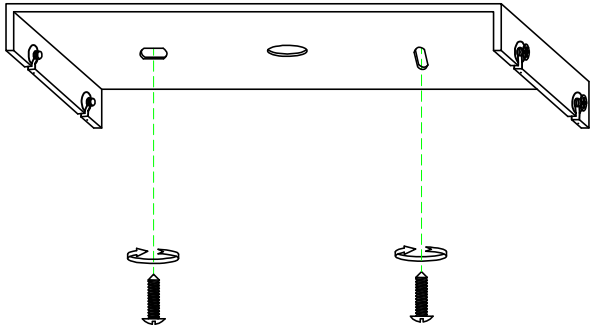

### TECHNICAL CHARACTERISTICS

Type:	Ceiling fixture
IP Protection degrees:	IP20
Lampholder:	1 x G9
Power (W):	G9 MAX 60W
Bulb included:	1 x G9 MAX 60W
Total power consumption (W):	60
Voltage / Frequency:	220-240V/50-60Hz
Units per box:	6
Net Weight (Kg):	0.925
EAN:	8435111032923

### MATERIALS / FINISHES

**Structure material:** Steel  
**Structure finish:** Chrome

**Diffuser material:** Glass  
**Diffuser finish:** Satin  
 Transparent

[Download photometric file .ldt /.ies](#)

**1**

**2**

**3**

**4**

**5**