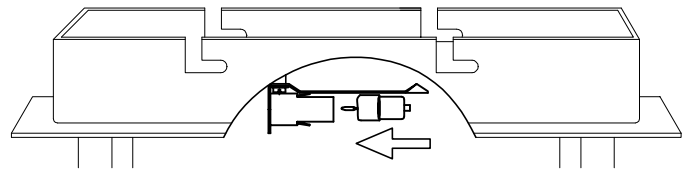

### TECHNICAL CHARACTERISTICS

Type:	Ceiling fixture
IP Protection degrees:	IP20
Lampholder:	1 x G9
Power (W):	G9 MAX 60W
Bulb included:	1 x G9 MAX 60W
Total power consumption (W):	60
Voltage / Frequency:	220-240V/50-60Hz
Units per box:	6
Net Weight (Kg):	0.925
EAN:	8435111032923

### MATERIALS / FINISHES

**Structure material:** Steel  
**Structure finish:** Chrome

**Diffuser material:** Glass  
**Diffuser finish:** Satin  
 Transparent

[Download photometric file .ldt /.ies](#)

**1**

**2**

**3**

**4**

**5**