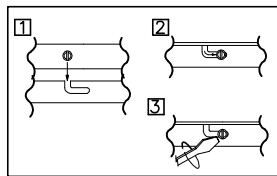

### TECHNICAL CHARACTERISTICS

Type:	Ceiling fixture
IP Protection degrees:	IP20
Lampholder:	1 x G9
Power (W):	G9 MAX 60W
Bulb included:	1 x G9 MAX 60W
Total power consumption (W):	60
Voltage / Frequency:	220-240V/50-60Hz
Units per box:	6
Net Weight (Kg):	0.925
EAN:	8435111032923

### MATERIALS / FINISHES

**Structure material:** Steel  
**Structure finish:** Chrome

**Diffuser material:** Glass  
**Diffuser finish:** Satin  
 Transparent

[Download photometric file .ldt /.ies](#)

**1**

**2**

**3**

**4**

**5**