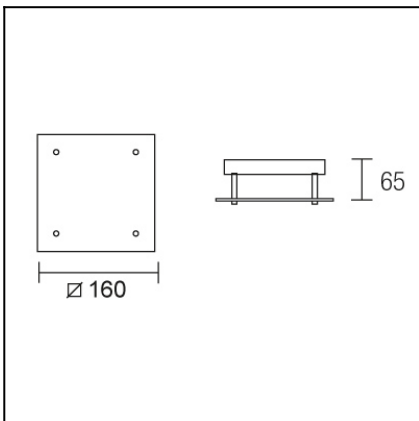

The photograph may not match the reference exactly. Please read the product description to identify the finish.

### TECHNICAL CHARACTERISTICS

Type:	Ceiling fixture
IP Protection degrees:	IP20
Lampholder:	1 x G9
Power (W):	G9 MAX 60W
Bulb included:	1 x G9 MAX 60W
Total power consumption (W):	60
Voltage / Frequency:	220-240V/50-60Hz
Units per box:	6
Net Weight (Kg):	0.925
EAN:	8435111032923