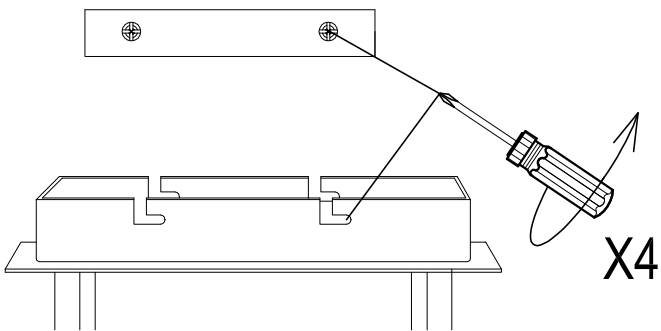

### TECHNICAL CHARACTERISTICS

Type:	Ceiling fixture
IP Protection degrees:	IP20
Lampholder:	1 x G9
Power (W):	G9 MAX 60W
Bulb included:	1 x G9 MAX 60W
Total power consumption (W):	60
Voltage / Frequency:	220-240V/50-60Hz
Units per box:	6
Net Weight (Kg):	0.925
EAN:	8435111032923

**2**

**3**

**4**

**5**