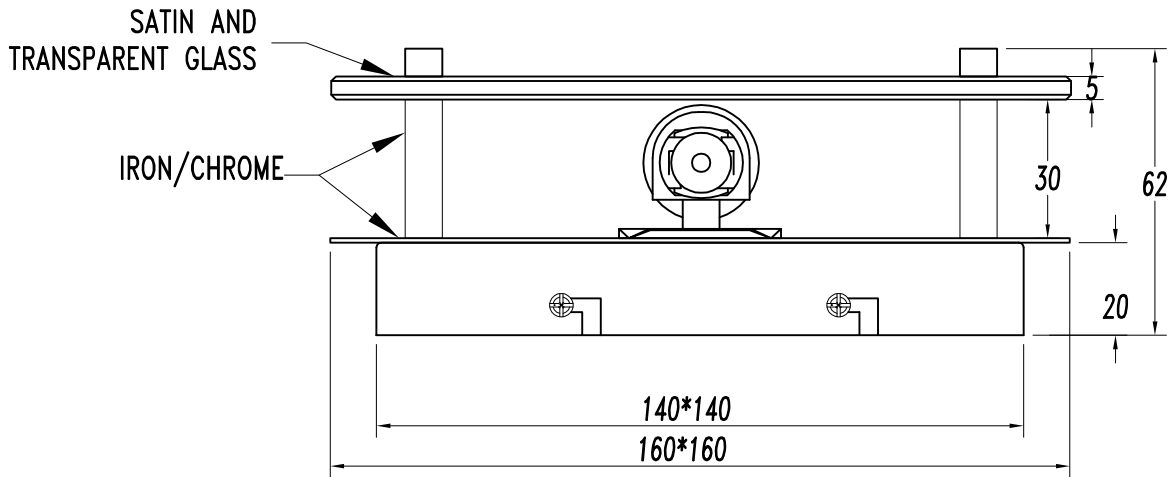

### TECHNICAL CHARACTERISTICS

Type:	Ceiling fixture
IP Protection degrees:	IP20
Lampholder:	1 x G9
Power (W):	G9 MAX 60W
Bulb included:	1 x G9 MAX 60W
Total power consumption (W):	60
Voltage / Frequency:	220-240V/50-60Hz
Units per box:	6
Net Weight (Kg):	0.925
EAN:	8435111032923

### MATERIALS / FINISHES

**Structure material:** Steel  
**Structure finish:** Chrome

**Diffuser material:** Glass  
**Diffuser finish:** Satin  
 Transparent

[Download photometric file .ldt /.ies](#)

**1**