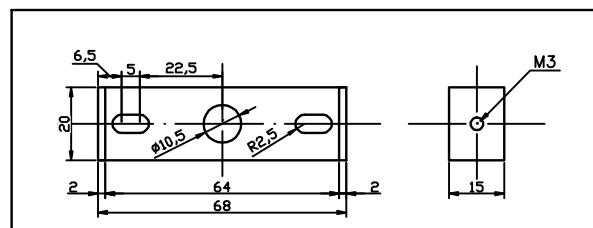

FIXATION SYSTEM