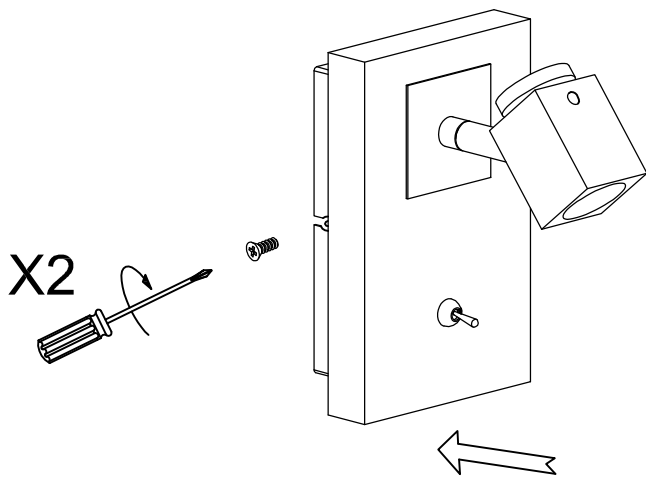

The photograph may not match the reference exactly. Please read the product description to identify the finish.

TECHNICAL CHARACTERISTICS

Type:	Wall fixture
IP Protection degrees:	IP20
Lampholder:	1 x GU10
Power (W):	GU10 MAX 50W
Bulb included:	1 x GU10 MAX 50W
Total power consumption (W):	50
Voltage / Frequency:	220-240V/50-60Hz
Units per box:	6
Net Weight (Kg):	0.8
EAN:	8435111036280

MATERIALS / FINISHES

Structure material:	Steel Wenge-colored finish
Structure finish:	Chrome

[Download photometric file .ldt / .ies](#)

FIXATION SYSTEM

1

2

3

4