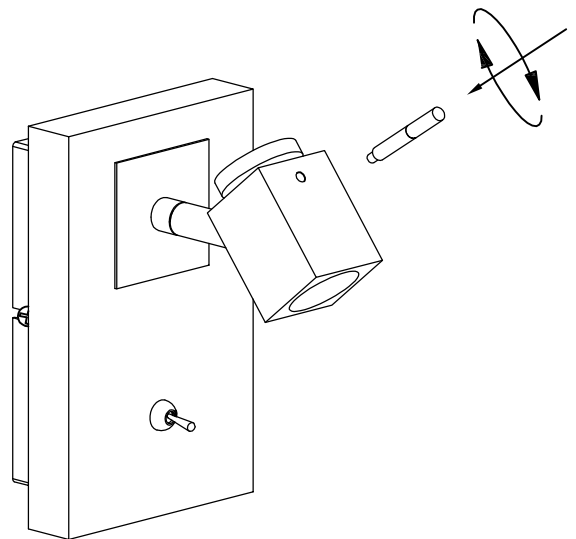

The photograph may not match the reference exactly. Please read the product description to identify the finish.

TECHNICAL CHARACTERISTICS

Type:	Wall fixture
IP Protection degrees:	IP20
Lampholder:	1 x GU10
Power (W):	GU10 MAX 50W
Bulb included:	1 x GU10 MAX 50W
Total power consumption (W):	50
Voltage / Frequency:	220-240V/50-60Hz
Units per box:	6
Net Weight (Kg):	0.8
EAN:	8435111036280

MATERIALS / FINISHES

Structure material:	Steel Wenge-colored finish
Structure finish:	Chrome

[Download photometric file .ldt / .ies](#)

FIXATION SYSTEM

1

2

3

4