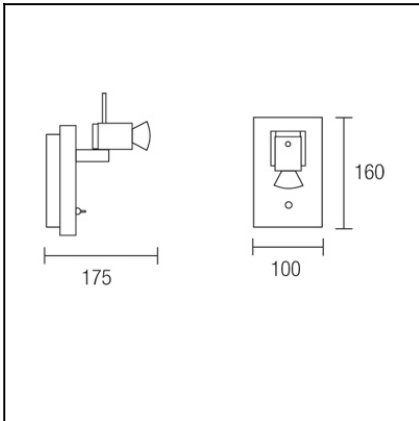

The photograph may not match the reference exactly. Please read the product description to identify the finish.

TECHNICAL CHARACTERISTICS

Type:	Wall fixture
IP Protection degrees:	IP20
Lampholder:	1 x GU10
Power (W):	GU10 MAX 50W
Bulb included:	1 x GU10 MAX 50W
Total power consumption (W):	50
Voltage / Frequency:	220-240V/50-60Hz
Units per box:	6
Net Weight (Kg):	0.8
EAN:	8435111036280