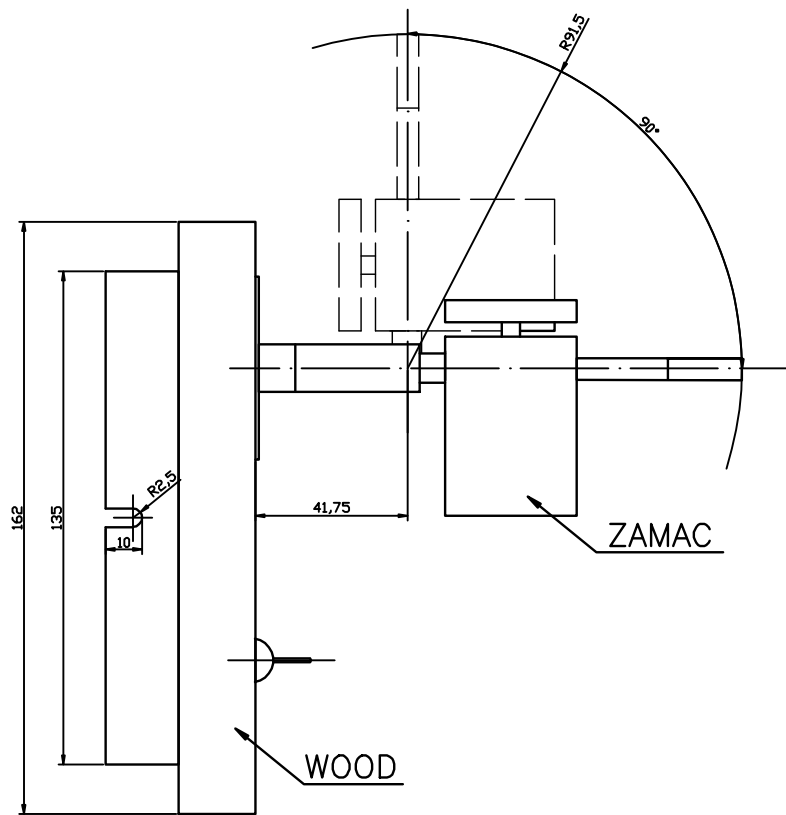

The photograph may not match the reference exactly. Please read the product description to identify the finish.

TECHNICAL CHARACTERISTICS

Type:	Wall fixture
IP Protection degrees:	IP20
Lampholder:	1 x GU10
Power (W):	GU10 MAX 50W
Bulb included:	1 x GU10 MAX 50W
Total power consumption (W):	50
Voltage / Frequency:	220-240V/50-60Hz
Units per box:	6
Net Weight (Kg):	0.8
EAN:	8435111036280

MATERIALS / FINISHES

Structure material:	Steel Wenge-colored finish
Structure finish:	Chrome

[Download photometric file .ldt / .ies](#)

FIXATION SYSTEM

1

2

3

4