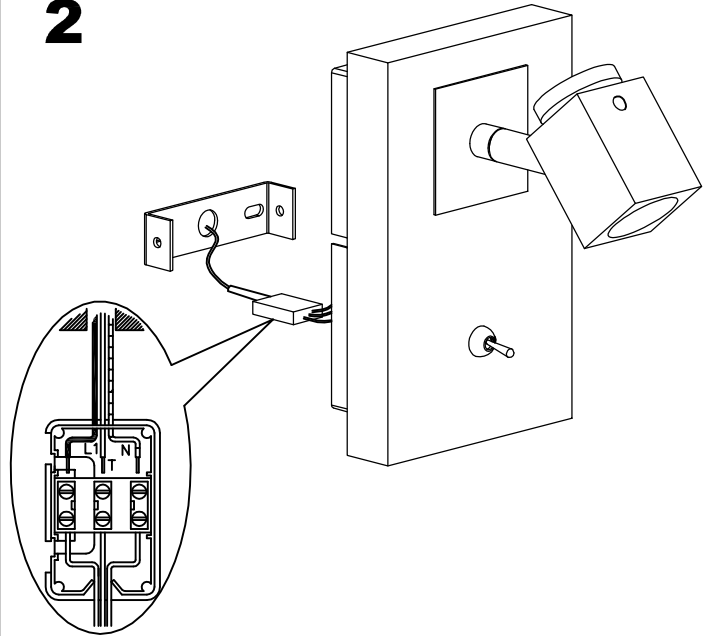

The photograph may not match the reference exactly. Please read the product description to identify the finish.

TECHNICAL CHARACTERISTICS

Type:	Wall fixture
IP Protection degrees:	IP20
Lampholder:	1 x GU10
Power (W):	GU10 MAX 50W
Bulb included:	1 x GU10 MAX 50W
Total power consumption (W):	50
Voltage / Frequency:	220-240V/50-60Hz
Units per box:	6
Net Weight (Kg):	0.8
EAN:	8435111036280

MATERIALS / FINISHES

Structure material:	Steel Wenge-colored finish
Structure finish:	Chrome

[Download photometric file .ldt / .ies](#)

FIXATION SYSTEM

1

2

3

4