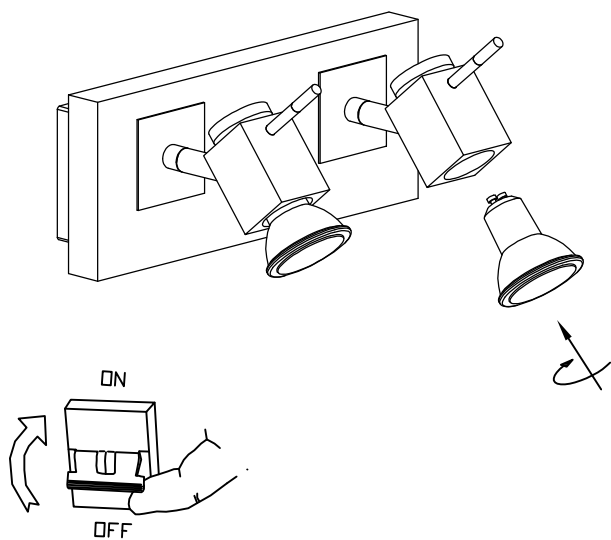

The photograph may not match the reference exactly. Please read the product description to identify the finish.

Download photometric file .ldt /.ies

TECHNICAL CHARACTERISTICS

Type:	Wall fixture
IP Protection degrees:	IP20
Lampholder:	2 x GU10
Power (W):	GU10 MAX 50W
Bulb included:	2 x GU10 MAX 50W
Total power consumption (W):	100
Voltage / Frequency:	220-240V/50-60Hz
Units per box:	4
Net Weight (Kg):	2.05
EAN:	8435111036297

MATERIALS / FINISHES

Structure material: Steel
Wenge-colored finish

Structure finish: Chrome

1

2

3

4

5