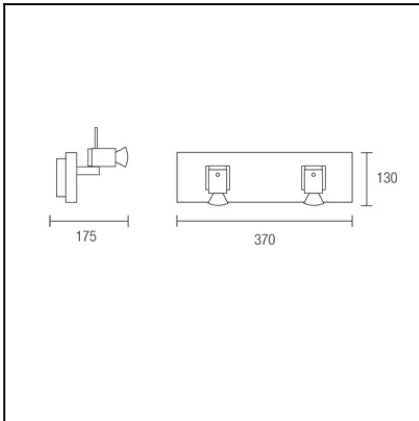

The photograph may not match the reference exactly. Please read the product description to identify the finish.

Download photometric file .ldt /.ies

TECHNICAL CHARACTERISTICS

Type:	Wall fixture
IP Protection degrees:	IP20
Lampholder:	2 x GU10
Power (W):	GU10 MAX 50W
Bulb included:	2 x GU10 MAX 50W
Total power consumption (W):	100
Voltage / Frequency:	220-240V/50-60Hz
Units per box:	4
Net Weight (Kg):	2.05
EAN:	8435111036297