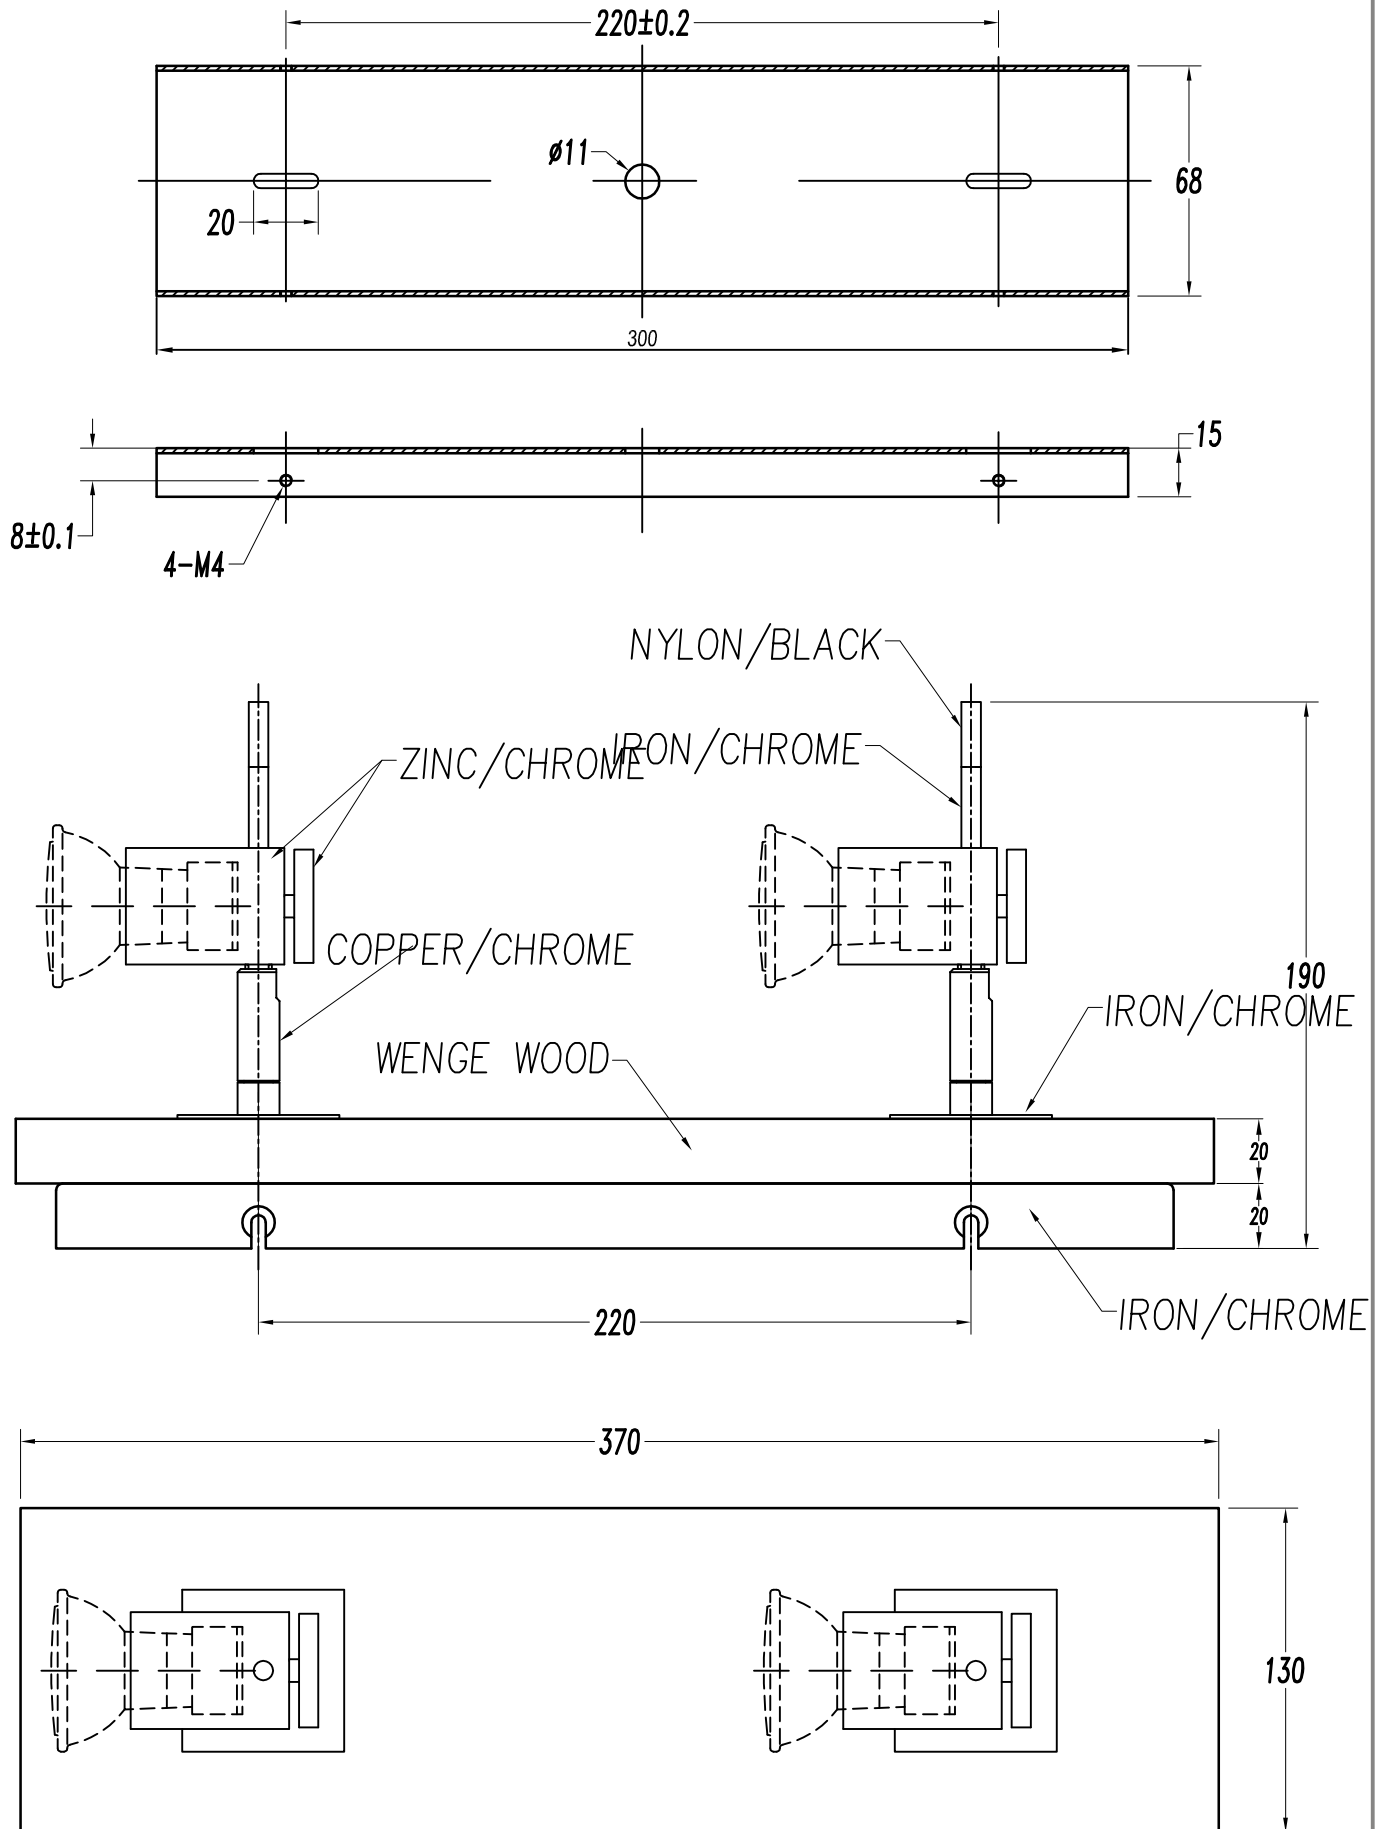

The photograph may not match the reference exactly. Please read the product description to identify the finish.

Download photometric file .ldt /.ies

TECHNICAL CHARACTERISTICS

Type:	Wall fixture
IP Protection degrees:	IP20
Lampholder:	2 x GU10
Power (W):	GU10 MAX 50W
Bulb included:	2 x GU10 MAX 50W
Total power consumption (W):	100
Voltage / Frequency:	220-240V/50-60Hz
Units per box:	4
Net Weight (Kg):	2.05
EAN:	8435111036297

MATERIALS / FINISHES

Structure material: Steel
Wenge-colored finish

Structure finish: Chrome

1

2

3

4

5