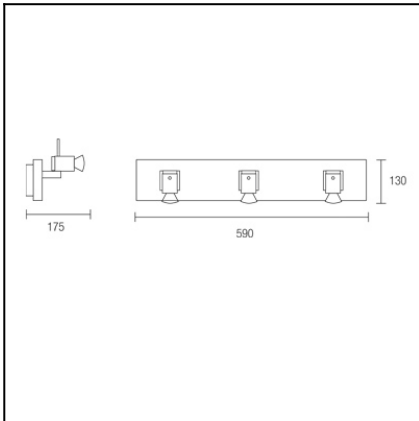

The photograph may not match the reference exactly. Please read the product description to identify the finish.

[Download photometric file .ldt /.ies](#)

## TECHNICAL CHARACTERISTICS

Type:	Wall fixture
IP Protection degrees:	IP20
Lampholder:	3 x GU10
Power (W):	GU10 MAX 50W
Bulb included:	3 x GU10 MAX 50W
Total power consumption (W):	150
Voltage / Frequency:	220-240V/50-60Hz
Units per box:	4
Net Weight (Kg):	2.35
EAN:	8435111036303