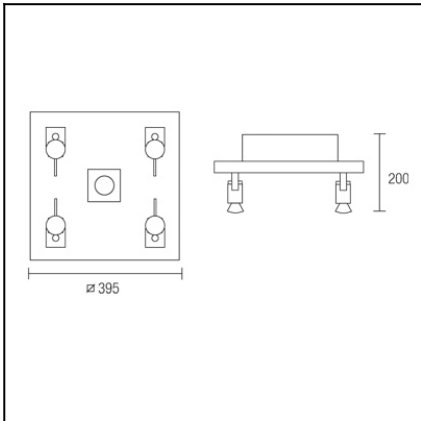

The photograph may not match the reference exactly. Please read the product description to identify the finish.

TECHNICAL CHARACTERISTICS

Type:	Ceiling fixture
IP Protection degrees:	IP20
Lampholder:	5 x GU10
Power (W):	GU10 MAX 50W
Bulb included:	5 x GU10 MAX 50W
Total power consumption (W):	250
Voltage / Frequency:	220-240V/50-60Hz
Units per box:	2
Net Weight (Kg):	5.715
EAN:	8435111036334