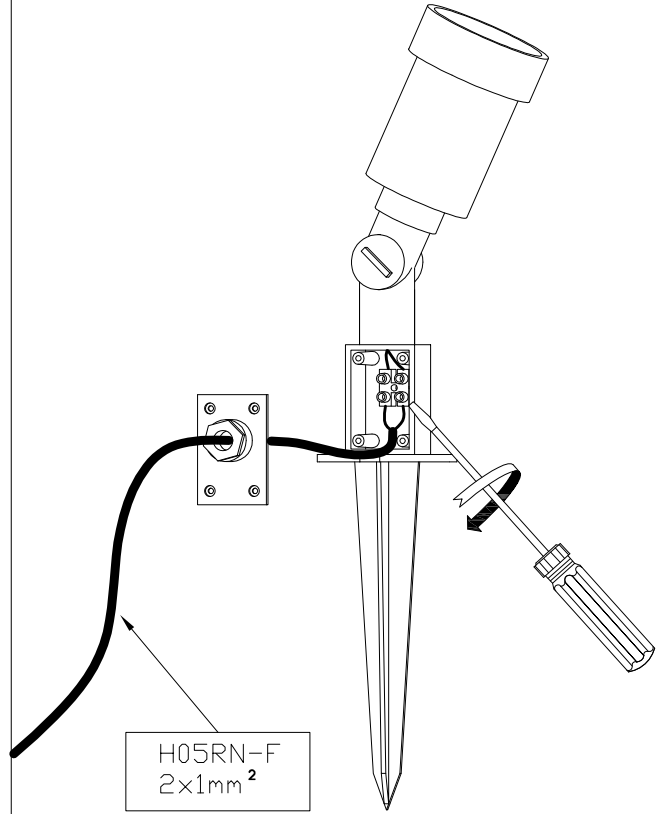

OUT 

ESPARTA

55-8784-05-05

The photograph may not match the reference exactly. Please read the product description to identify the finish.

Download photometric file .ldt /.ies

TECHNICAL CHARACTERISTICS

Type:	Focus
IP Protection degrees:	IP44
Lampholder:	1 x E27/PAR-38
Power (W):	E27/PAR-38 MAX 100W
Total power consumption (W):	100
Voltage / Frequency:	230V/50-60Hz
Units per box:	18
Net Weight (Kg):	0.415
EAN:	8435071402385

MATERIALS / FINISHES

PLANTILLA DE INSTALACIÓN
INSTALLATION TEMPLATE

①

②

③

④