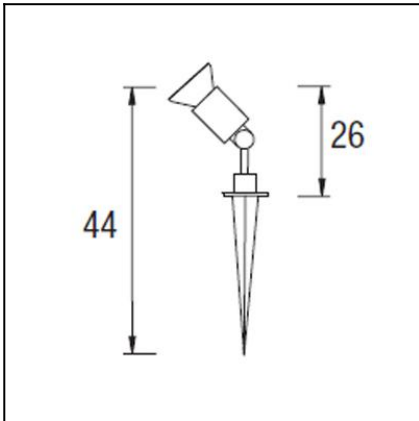

OUT 

ESPARTA

55-8784-05-05

The photograph may not match the reference exactly. Please read the product description to identify the finish.

Download photometric file .ldt /.ies

TECHNICAL CHARACTERISTICS

Type:	Focus
IP Protection degrees:	IP44
Lampholder:	1 x E27/PAR-38
Power (W):	E27/PAR-38 MAX 100W
Total power consumption (W):	100
Voltage / Frequency:	230V/50-60Hz
Units per box:	18
Net Weight (Kg):	0.415
EAN:	8435071402385