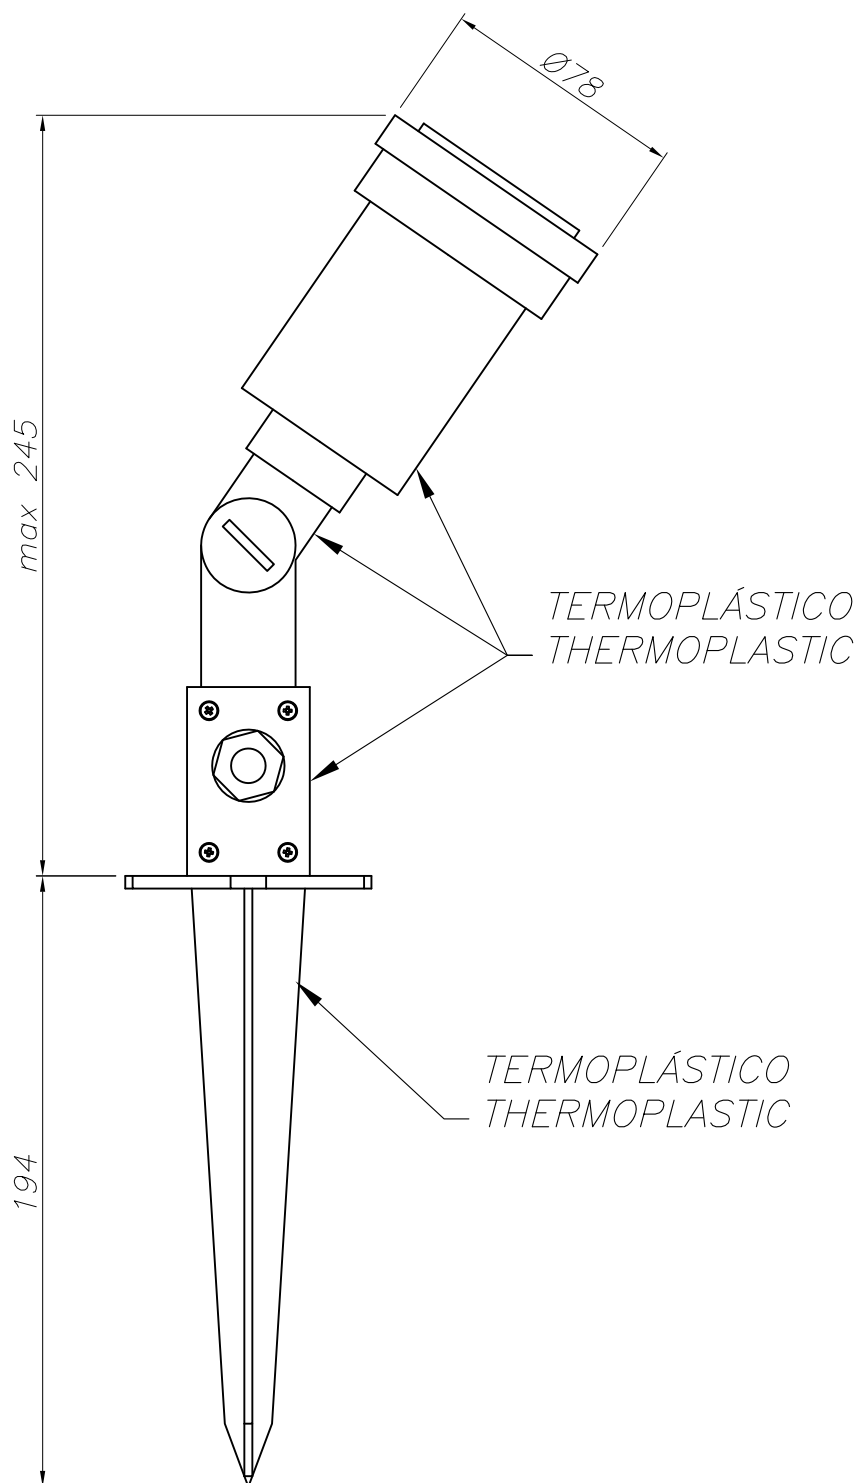

OUT 

ESPARTA

55-8784-05-05

The photograph may not match the reference exactly. Please read the product description to identify the finish.

Download photometric file .ldt /.ies

TECHNICAL CHARACTERISTICS

Type:	Focus
IP Protection degrees:	IP44
Lampholder:	1 x E27/PAR-38
Power (W):	E27/PAR-38 MAX 100W
Total power consumption (W):	100
Voltage / Frequency:	230V/50-60Hz
Units per box:	18
Net Weight (Kg):	0.415
EAN:	8435071402385

MATERIALS / FINISHES

PLANTILLA DE INSTALACIÓN
INSTALLATION TEMPLATE

①

②

③

④