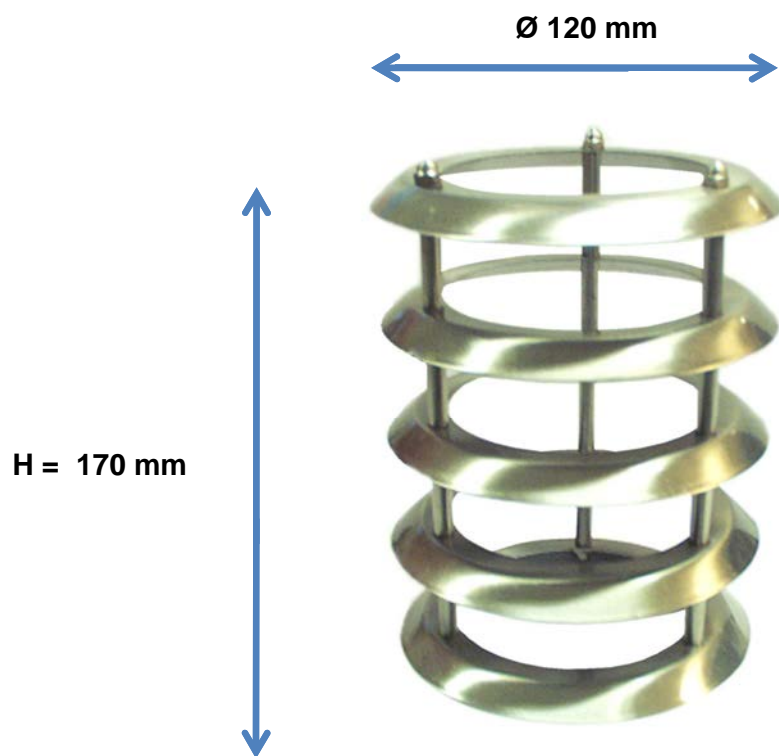

OUT 

KIT REFLECTOR

55-8791-Y4-Y4

The photograph may not match the reference exactly. Please read the product description to identify the finish.

Download photometric file .ldt /.ies

TECHNICAL CHARACTERISTICS

Type:	Accessory
Units per box:	12
Net Weight (Kg):	0.265
EAN:	8435071402460

MATERIALS / FINISHES

Structure material: Stainless steel AISI202

55-8791-Y4-Y4

****Stainless steel***