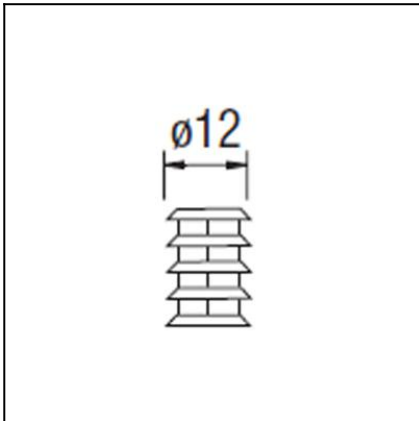

OUT 

KIT REFLECTOR

55-8791-Y4-Y4

The photograph may not match the reference exactly. Please read the product description to identify the finish.

Download photometric file .ldt /.ies

TECHNICAL CHARACTERISTICS

Type:	Accessory
Units per box:	12
Net Weight (Kg):	0.265
EAN:	8435071402460

MATERIALS / FINISHES

Structure material: Stainless steel AISI202

55-8791-Y4-Y4

****Stainless steel***