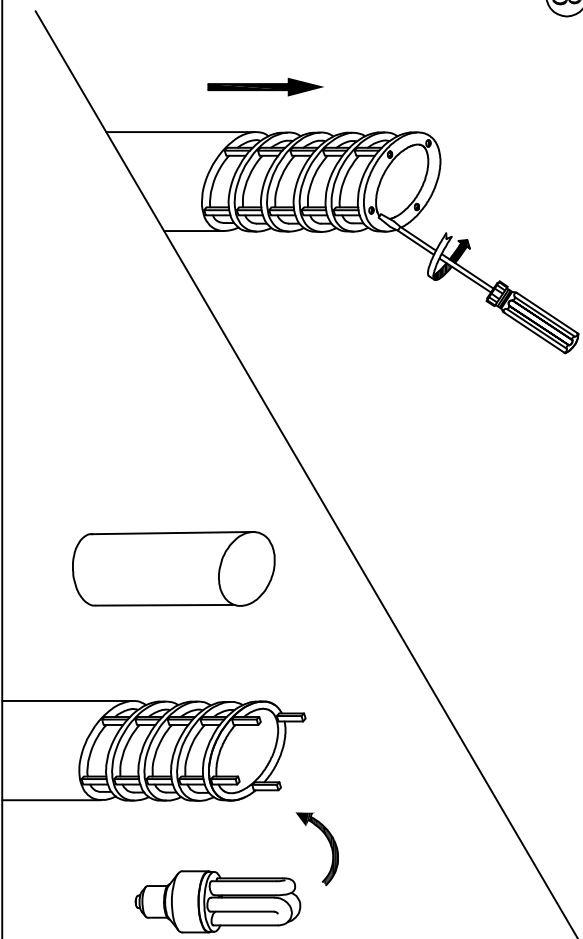

LEDS-C4

OUTDOOR

55-8956

1

2

3

4