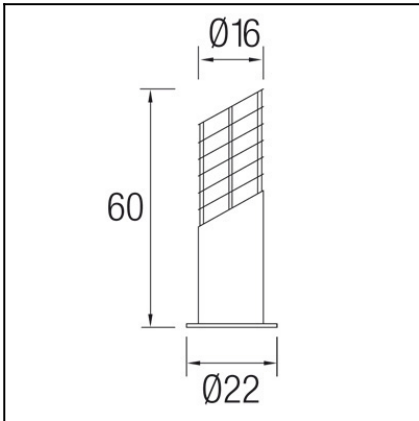

## 55-8956-34-M1

The photograph may not match the reference exactly. Please read the product description to identify the finish.

Download photometric file .ldt /.ies

### TECHNICAL CHARACTERISTICS

Type:	Beacon
IP Protection degrees:	IP44
Lampholder:	1 x E27
Power (W):	E27 100W
Voltage / Frequency:	220-240V/50-60Hz
Warranty (Years):	2
Units per box:	4
Net Weight (Kg):	3.29
EAN:	8435111035870,00